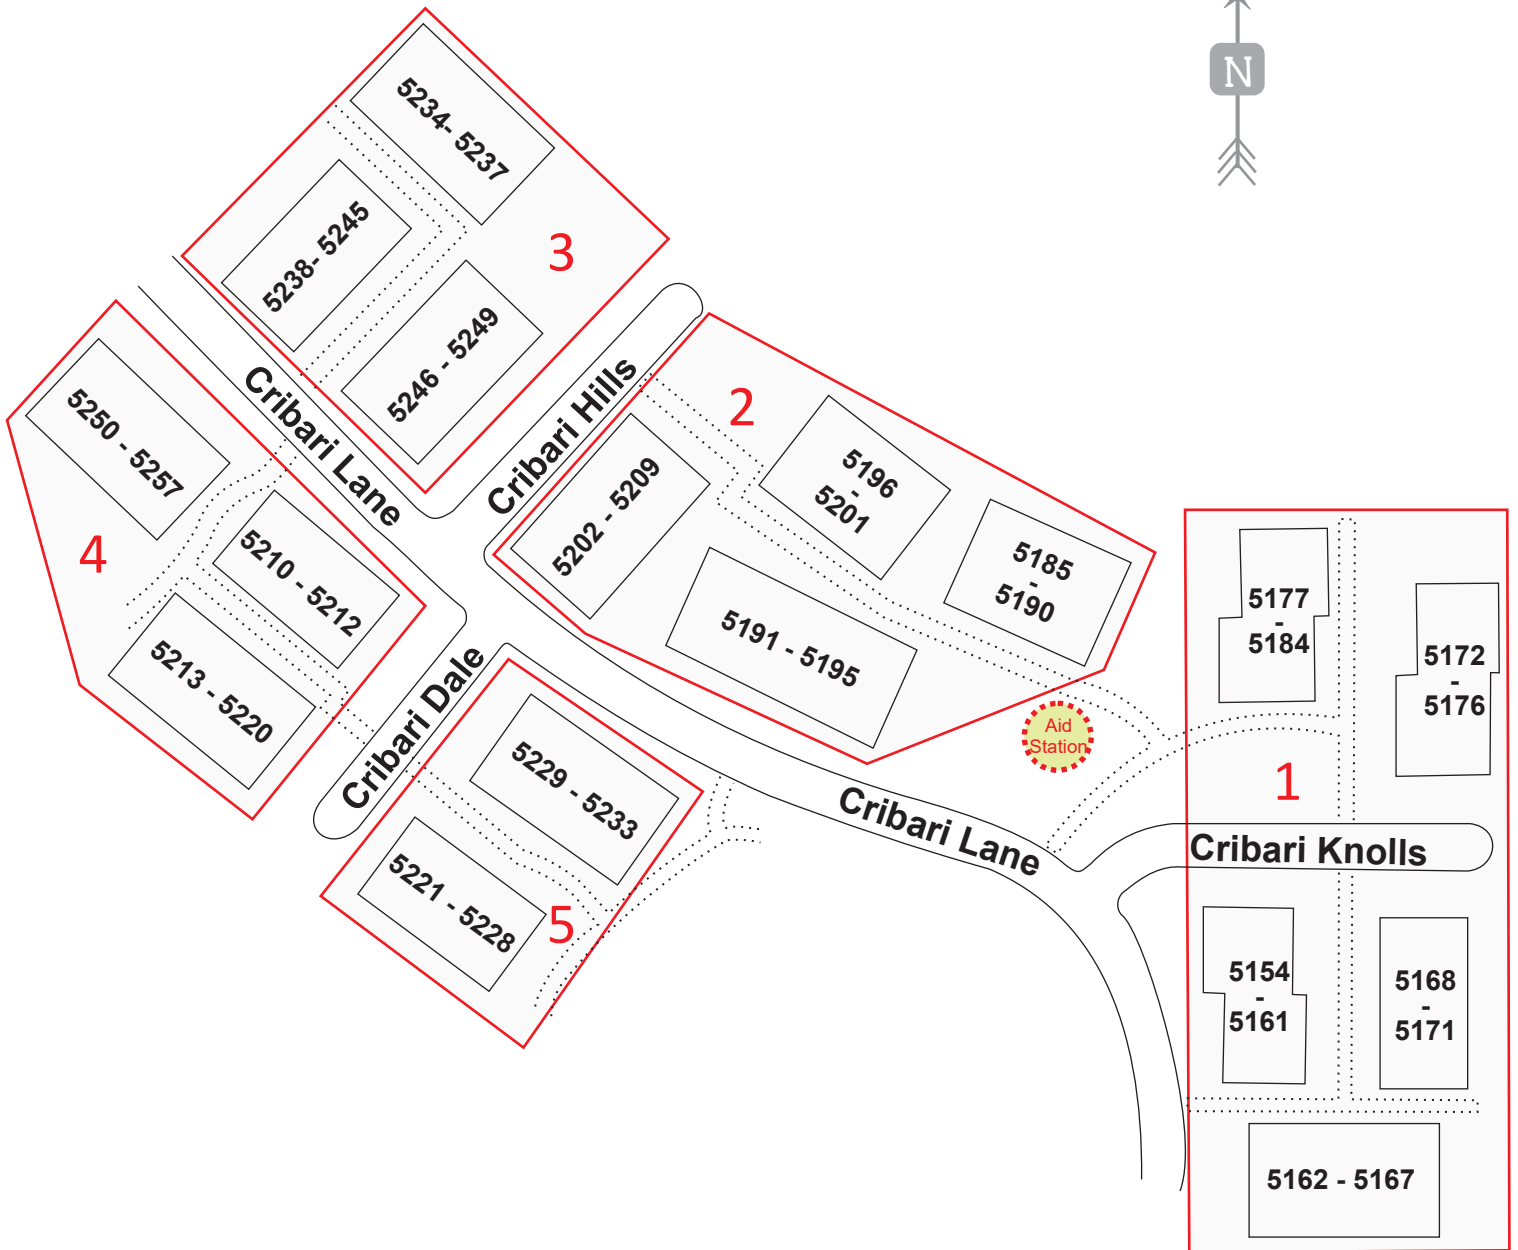

Area Map

Sector 10 Montgomery North Area Map

Sector 11 Sonata

Area Map

Sector 12 Del Lago

Area Map

Sector 13 Fairways

Area Map

Sector 14 Cribari South

Area Map

Sector 15 Cribari West

Area Map

Sector 16 Cribari North Area Map

Sector 17 Cribari Northeast

Area Map

Sector 18 Cribari East

Area Map

Sector 19 Verano South

Area Map

Sector 20 Verano West

Area Map

Sector 21 Verano East

Area Map

Sector 22 Highland West

Area Map

Sector 23 Highland West

Area Map

Sector 24 Glen Arden

Area Map

Sector 25 Valle Vista

Area Map