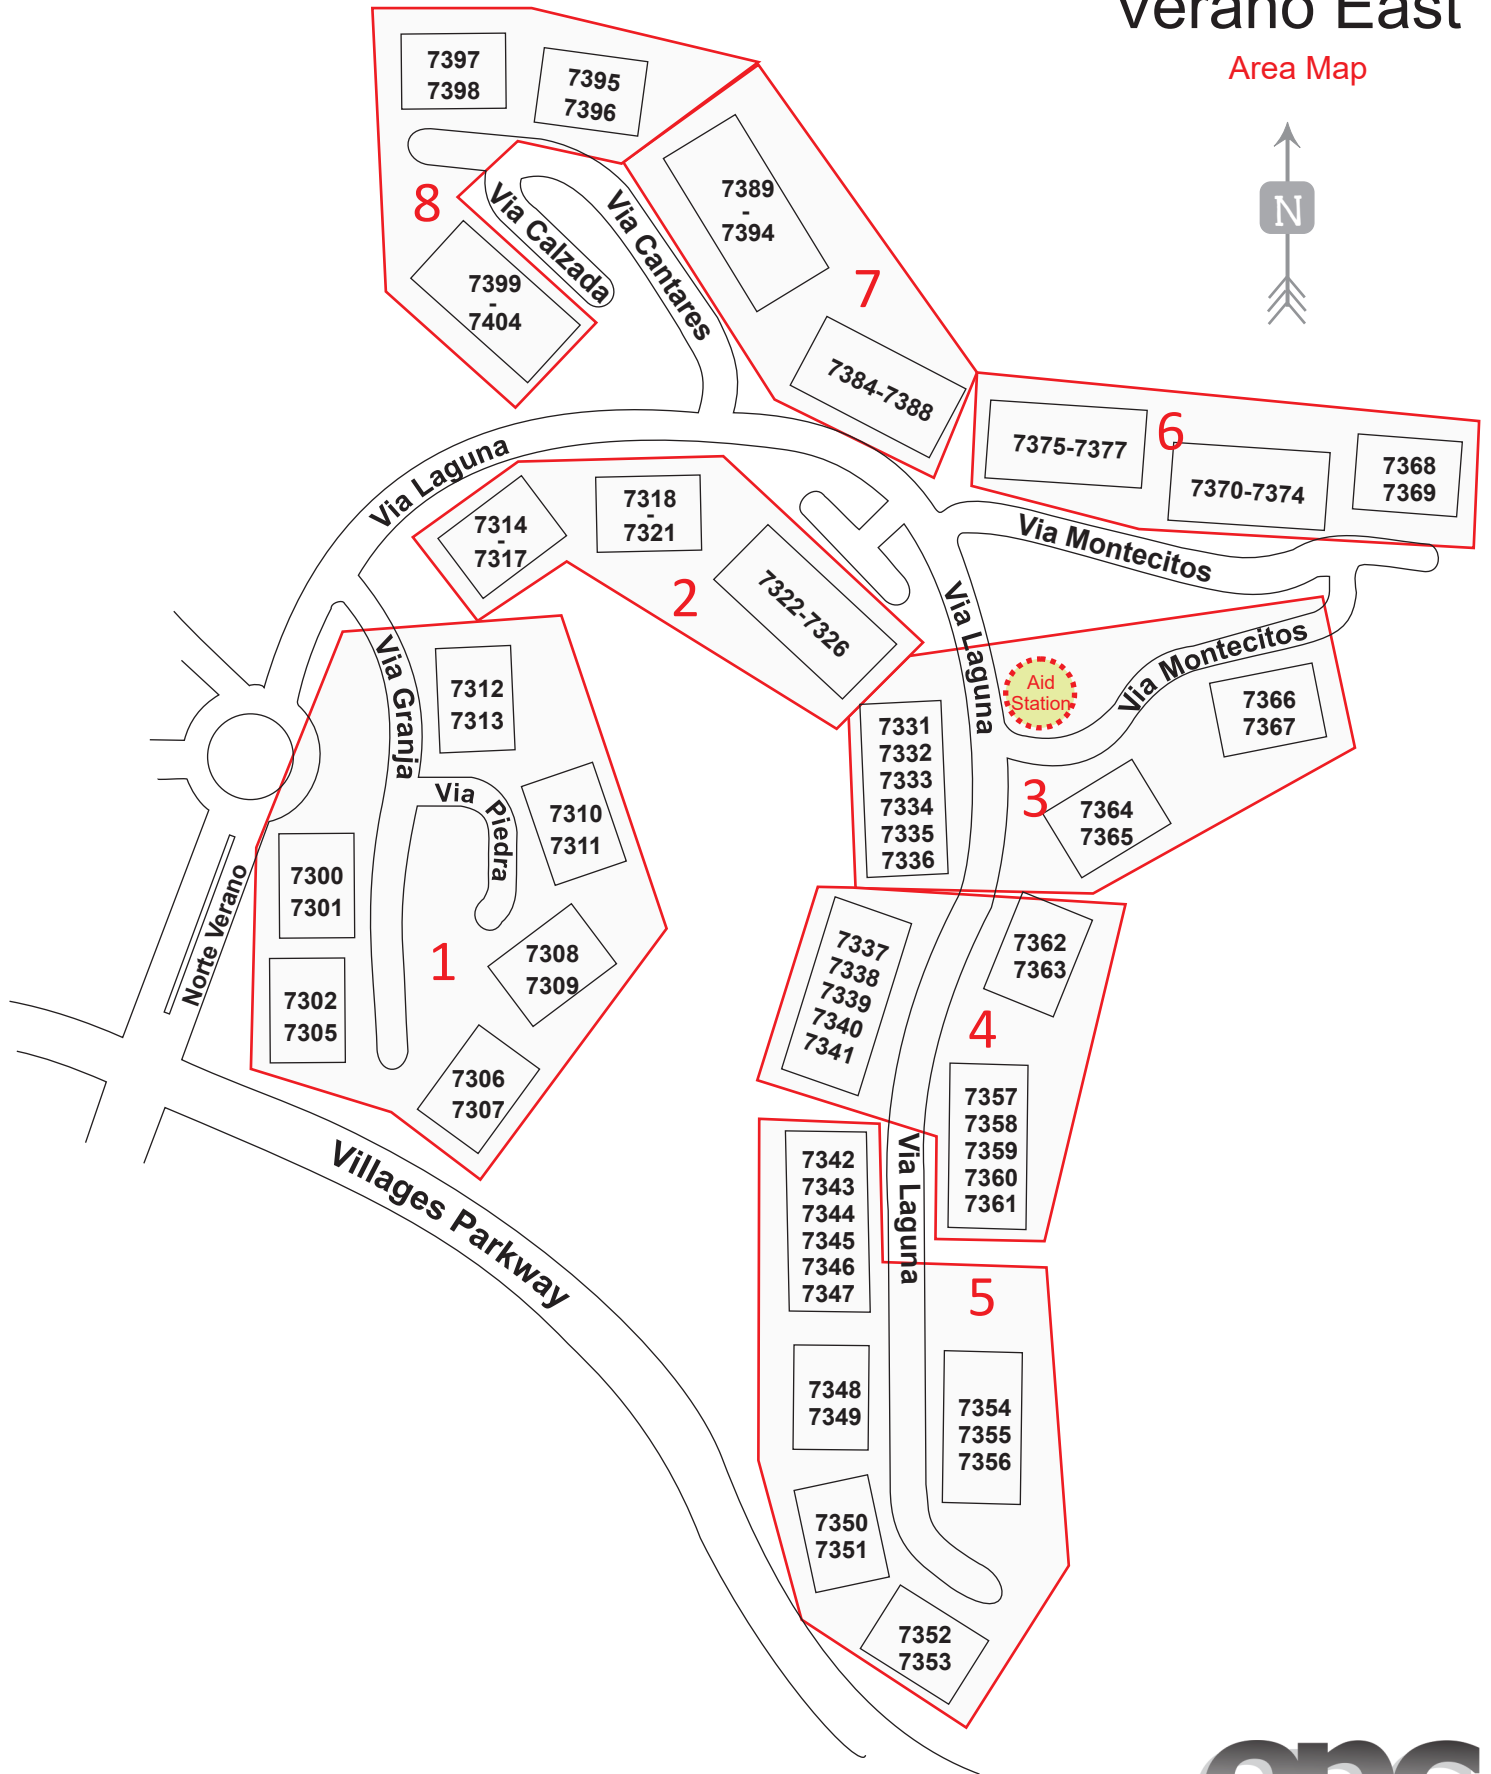

Area Map

Sector 10 Montgomery North Area Map

Sector 11 Sonata

Area Map

Sector 12 Del Lago

Area Map

Sector 13 Fairways

Area Map

Sector 14 Cribari South

Area Map

Sector 15 Cribari West

Area Map

Sector 16 Cribari North Area Map

Sector 17 Cribari Northeast

Area Map

Sector 18 Cribari East

Area Map

Sector 19 Verano South

Area Map

Sector 20 Verano West

Area Map

Sector 21 Verano East

Area Map

Sector 22 Highland West

Area Map

Sector 23 Highland West

Area Map

Sector 24 Glen Arden

Area Map

Sector 25 Valle Vista

Area Map