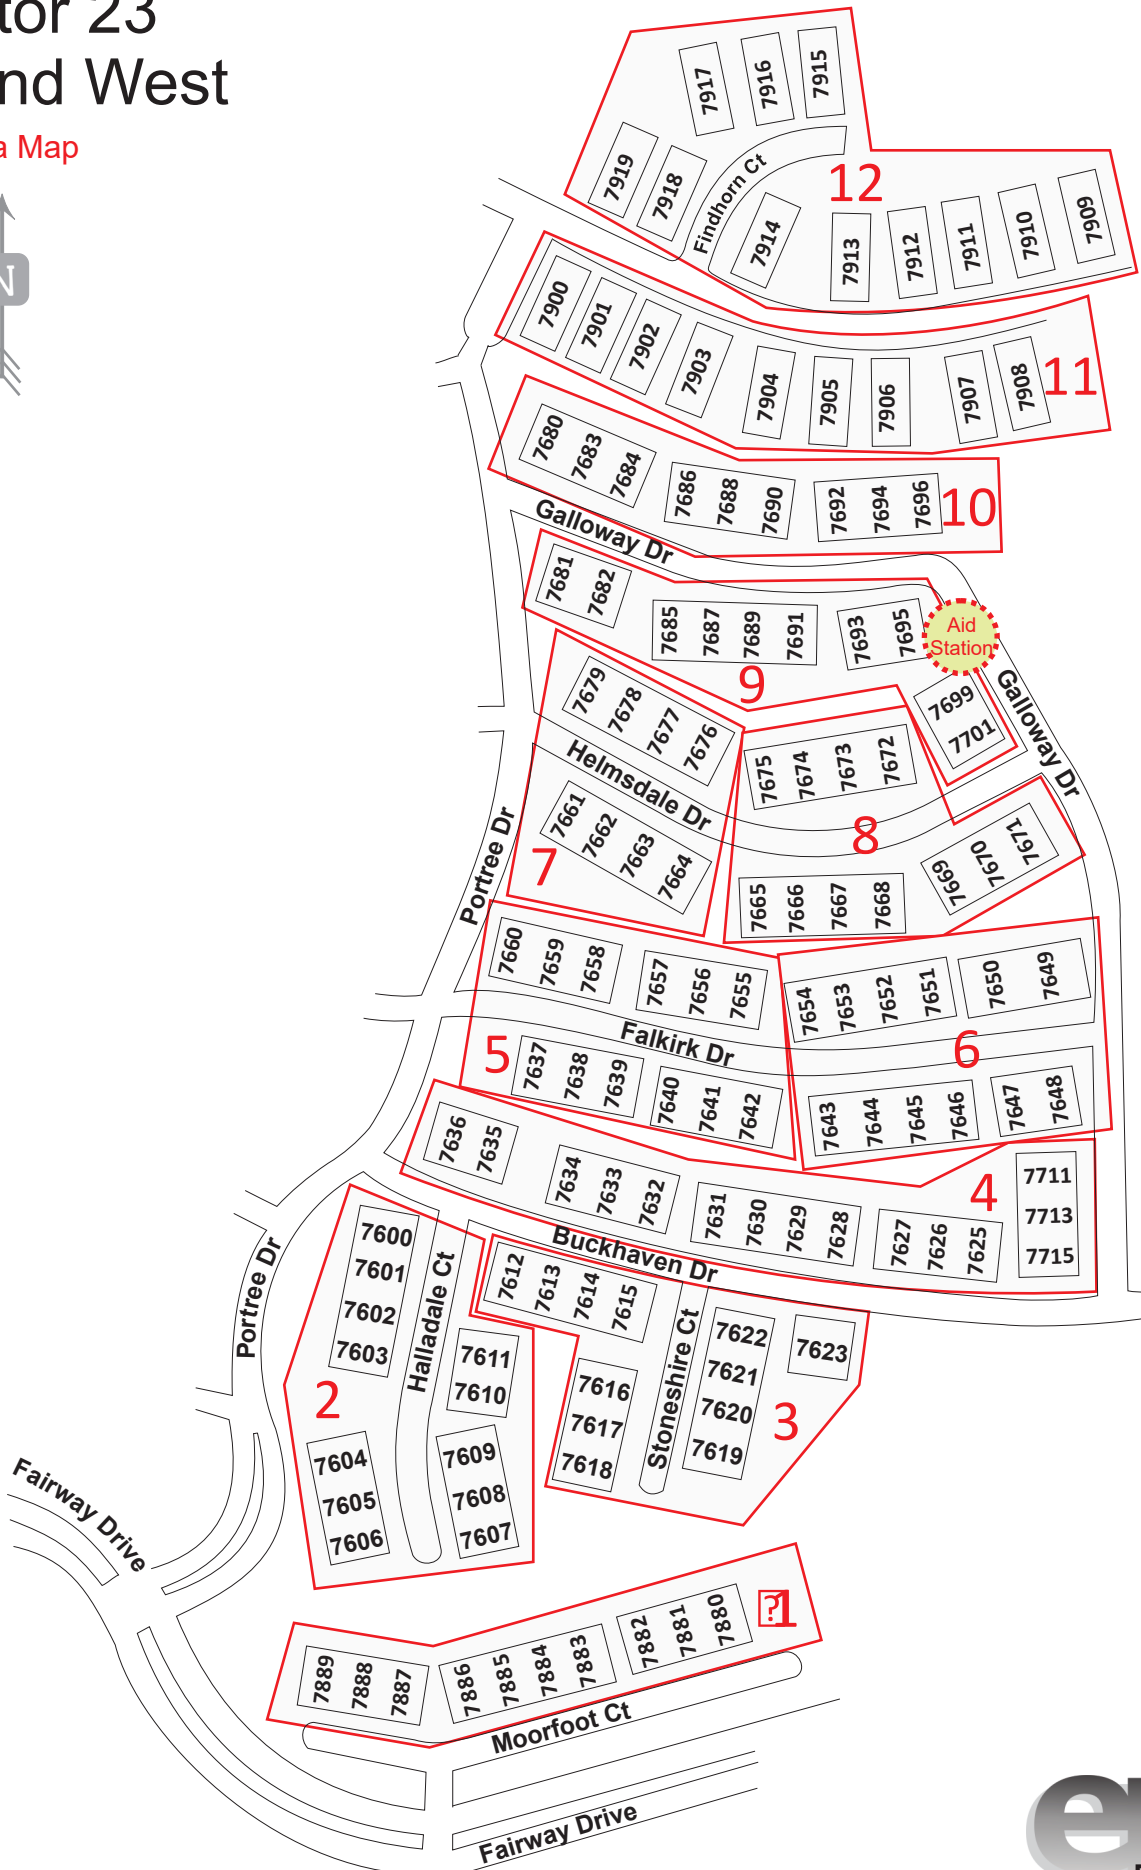

Area Map

Sector 10 Montgomery North Area Map

Sector 11 Sonata

Area Map

Sector 12 Del Lago

Area Map

Sector 13 Fairways

Area Map

Sector 14 Cribari South

Area Map

Sector 15 Cribari West

Area Map

Sector 16 Cribari North Area Map

Sector 17 Cribari Northeast

Area Map

Sector 18 Cribari East

Area Map

Sector 19 Verano South

Area Map

Sector 20 Verano West

Area Map

Sector 21 Verano East

Area Map

Sector 22 Highland West

Area Map

Sector 23 Highland West

Area Map

Sector 24 Glen Arden

Area Map

Sector 25 Valle Vista

Area Map