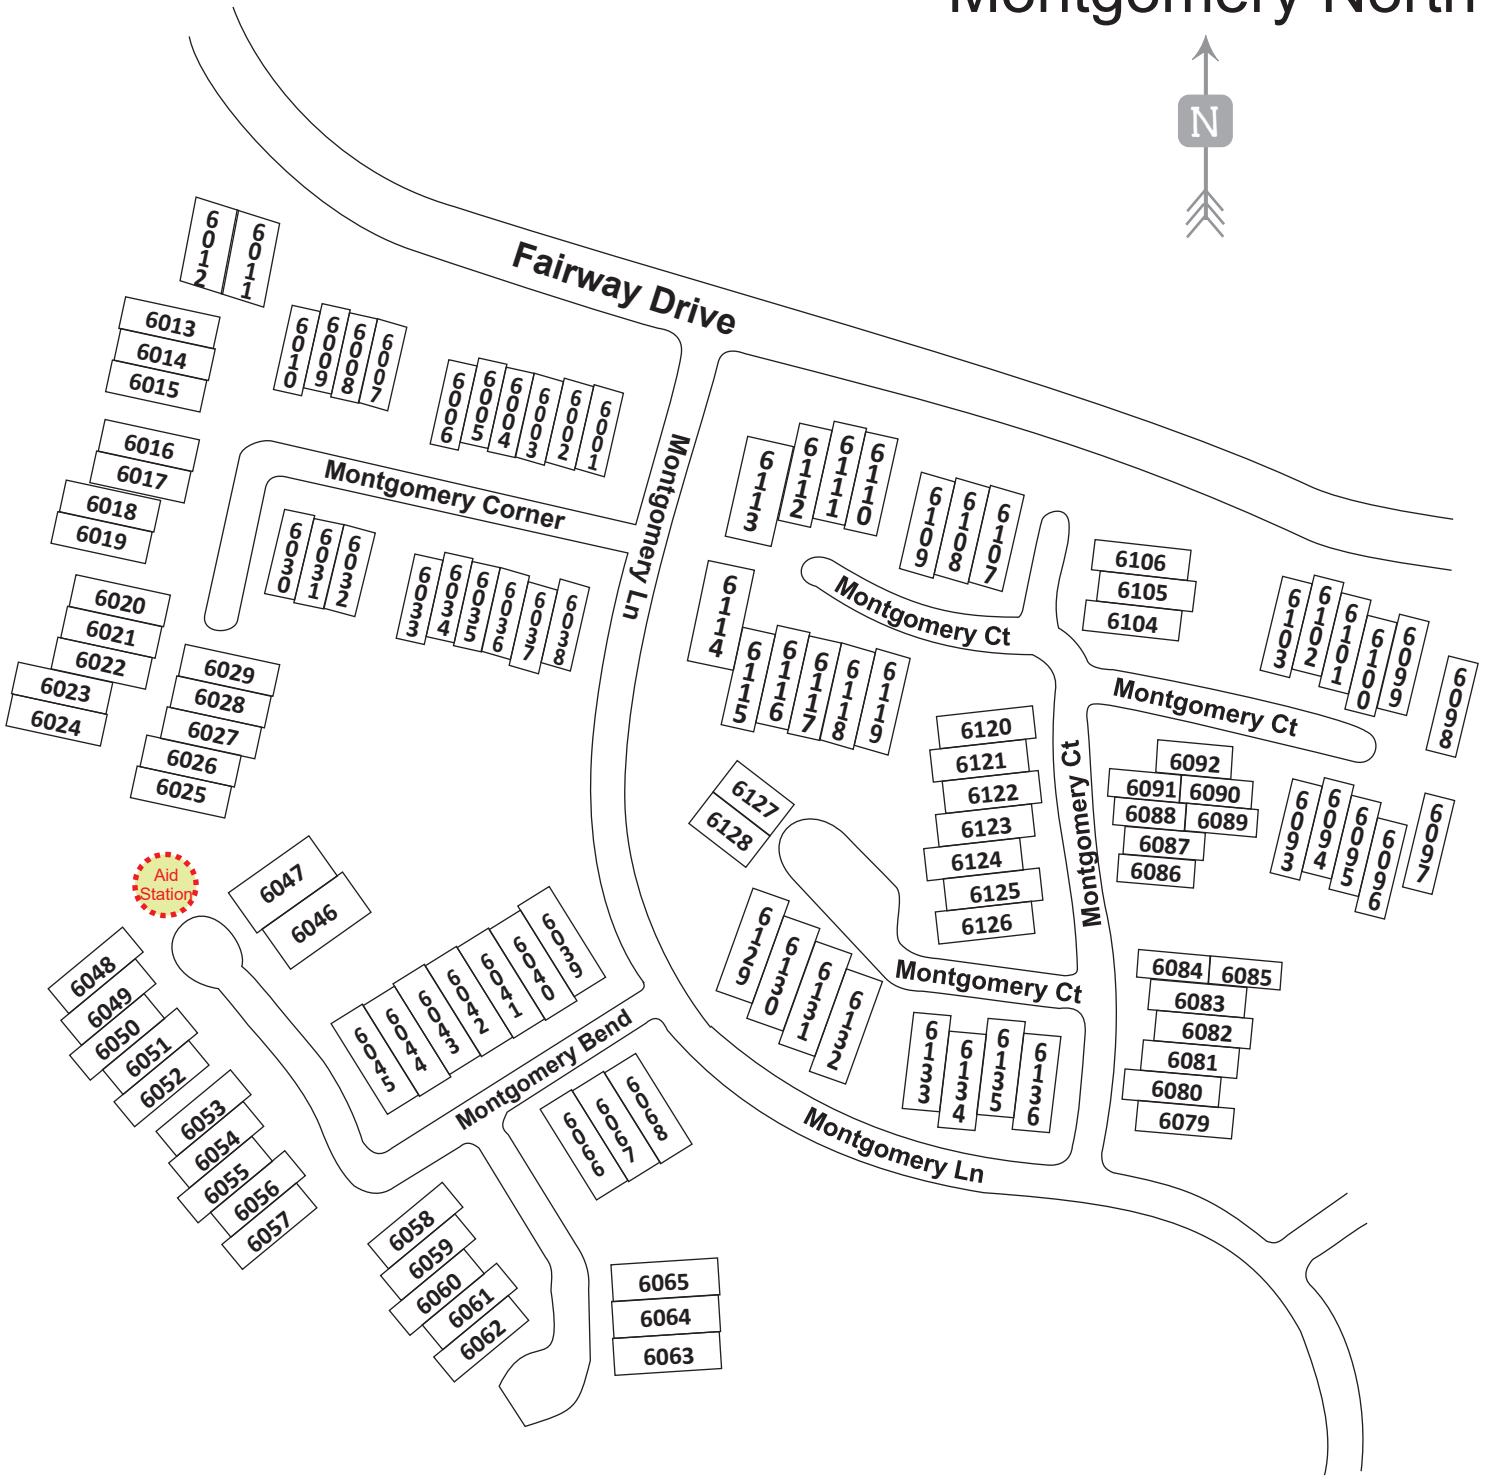

Sector 10 Montgomery North

Sector 10 Montgomery North Area Map