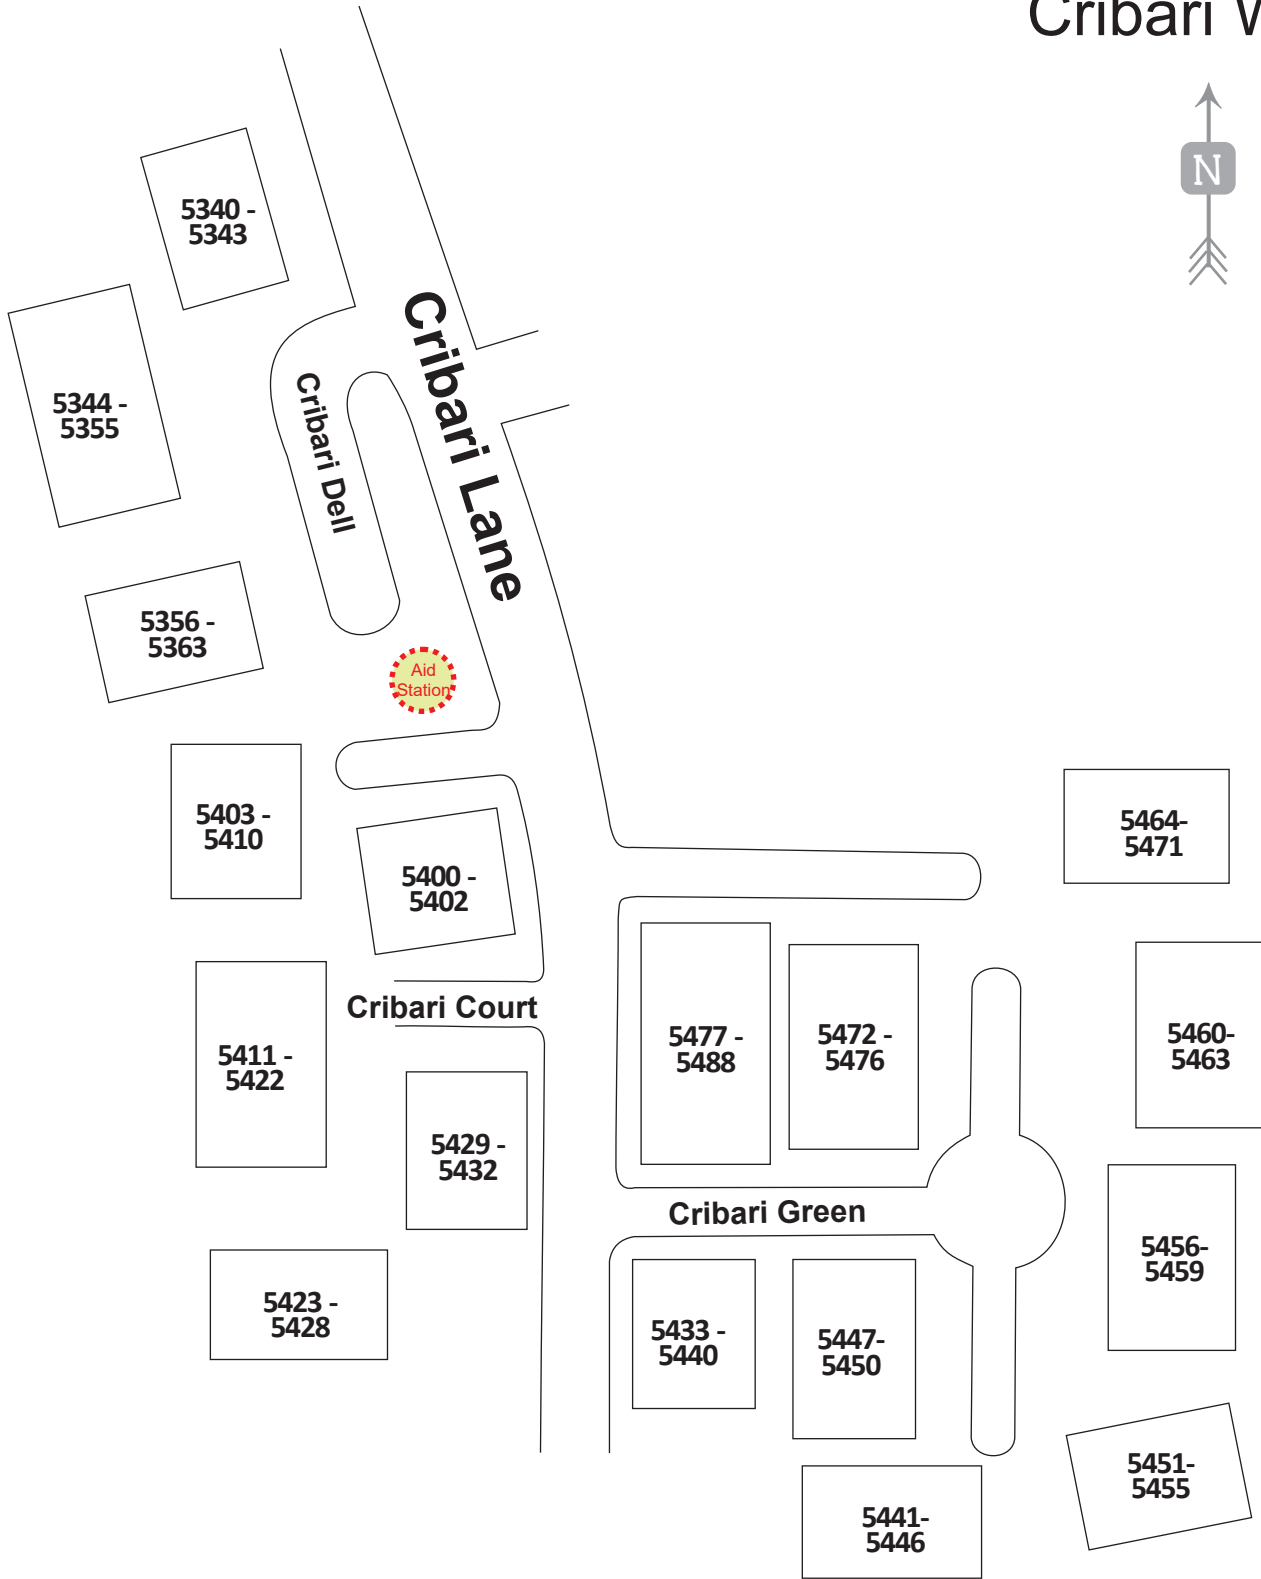

# Sector 15 Cribari West

# Sector 15 Cribari West

Area Map