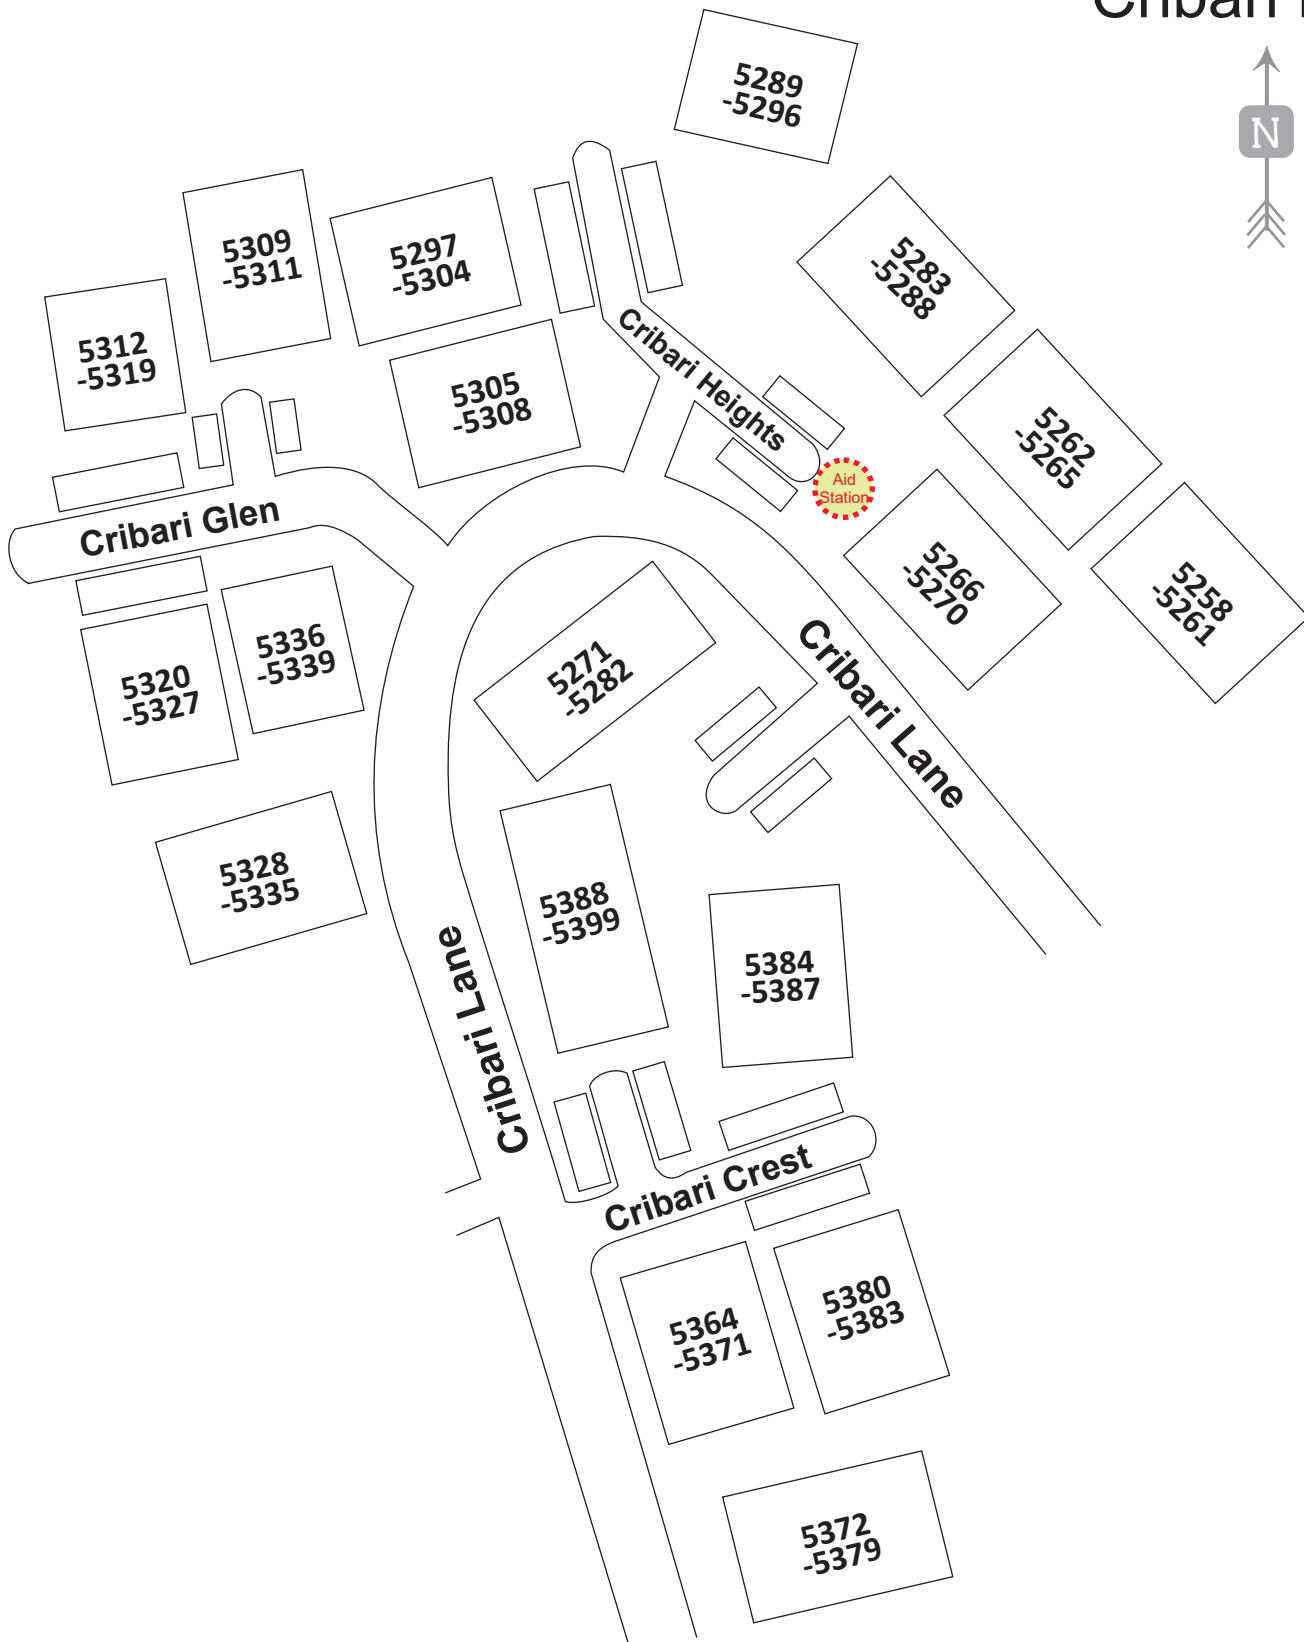

Sector 16 Cribari North

Sector 16 Cribari North Area Map