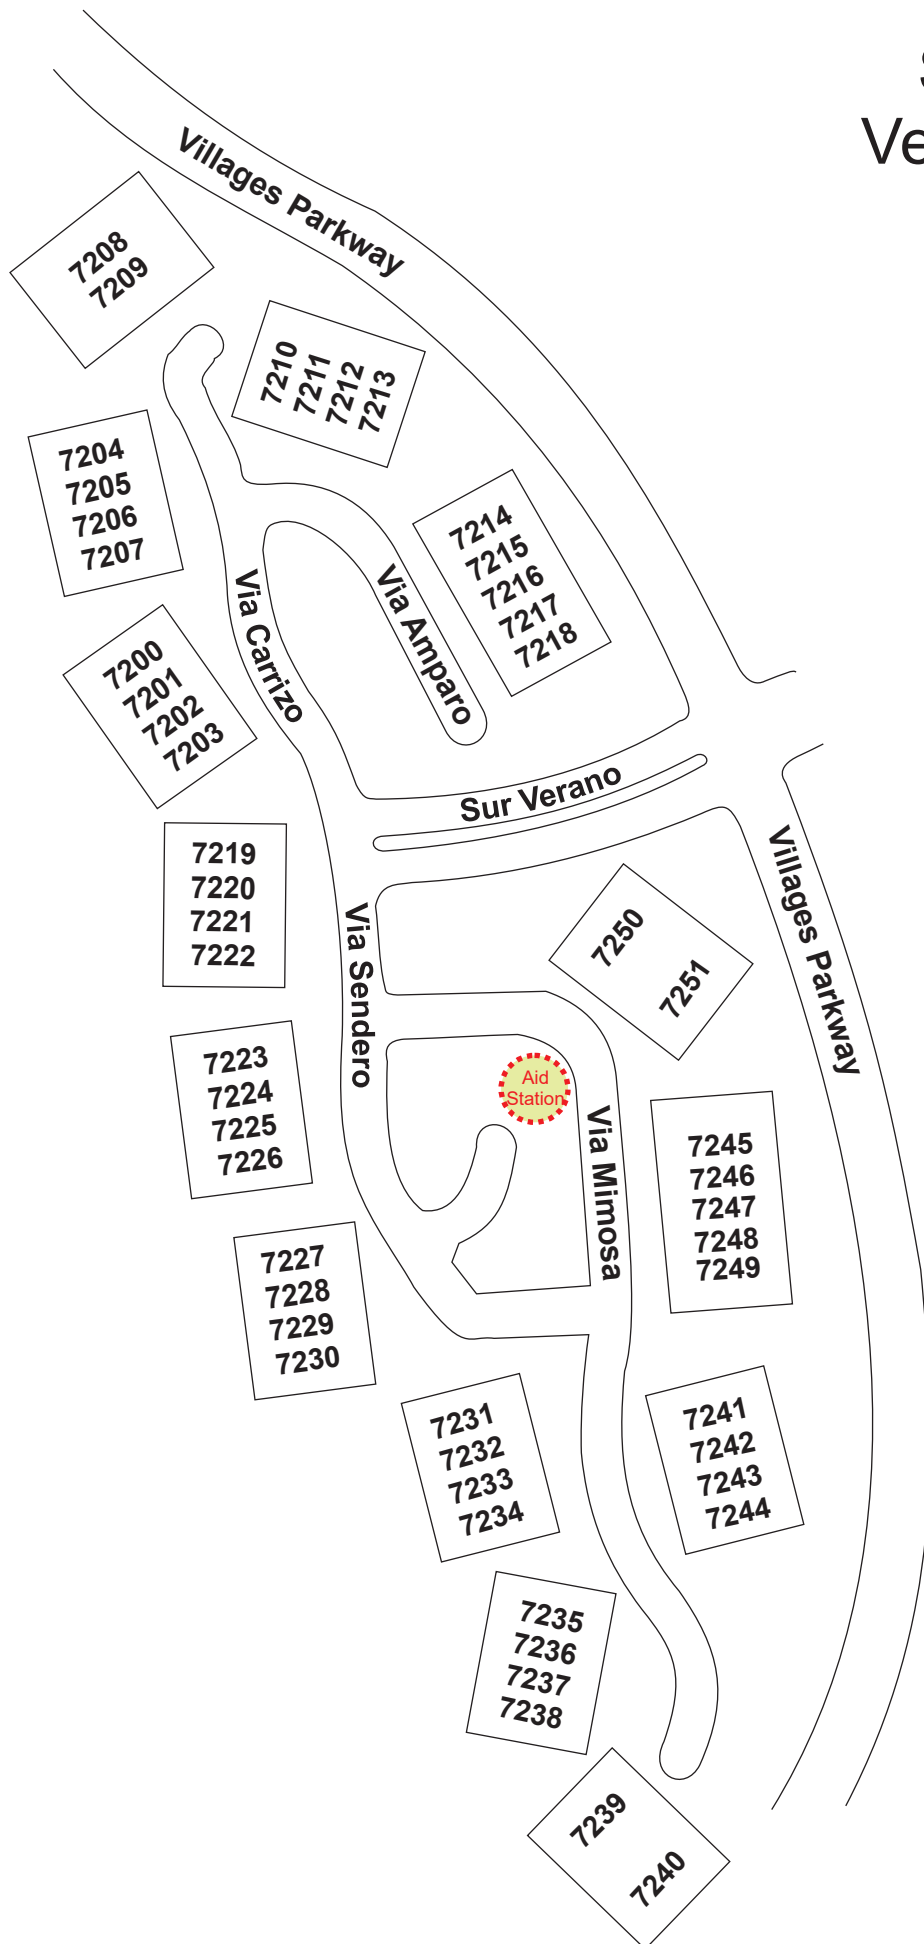

Sector 19 Verano South

Sector 19 Verano South

Area Map