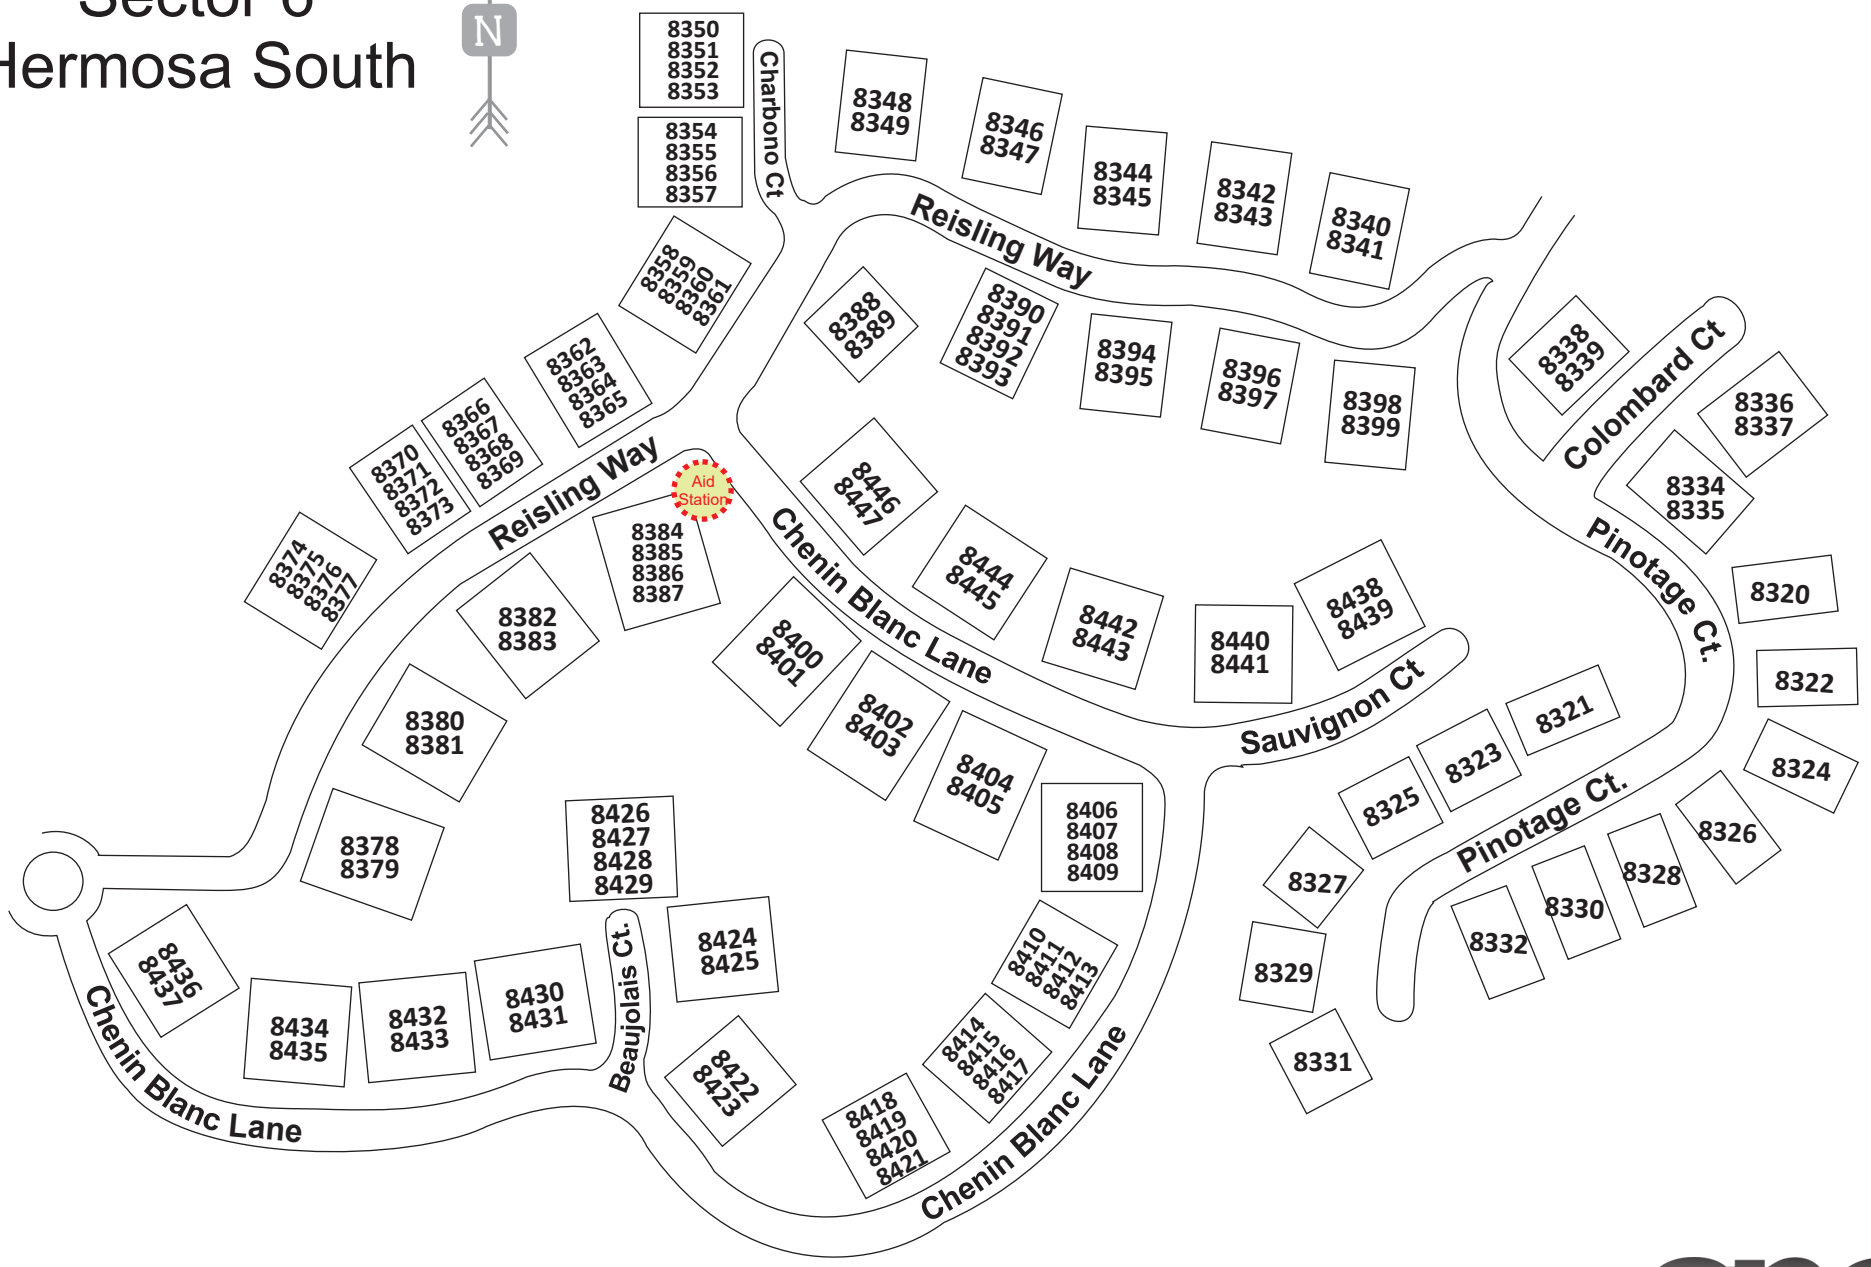

Sector 6 Hermosa South

Sector 6 Hermosa South

Area Map