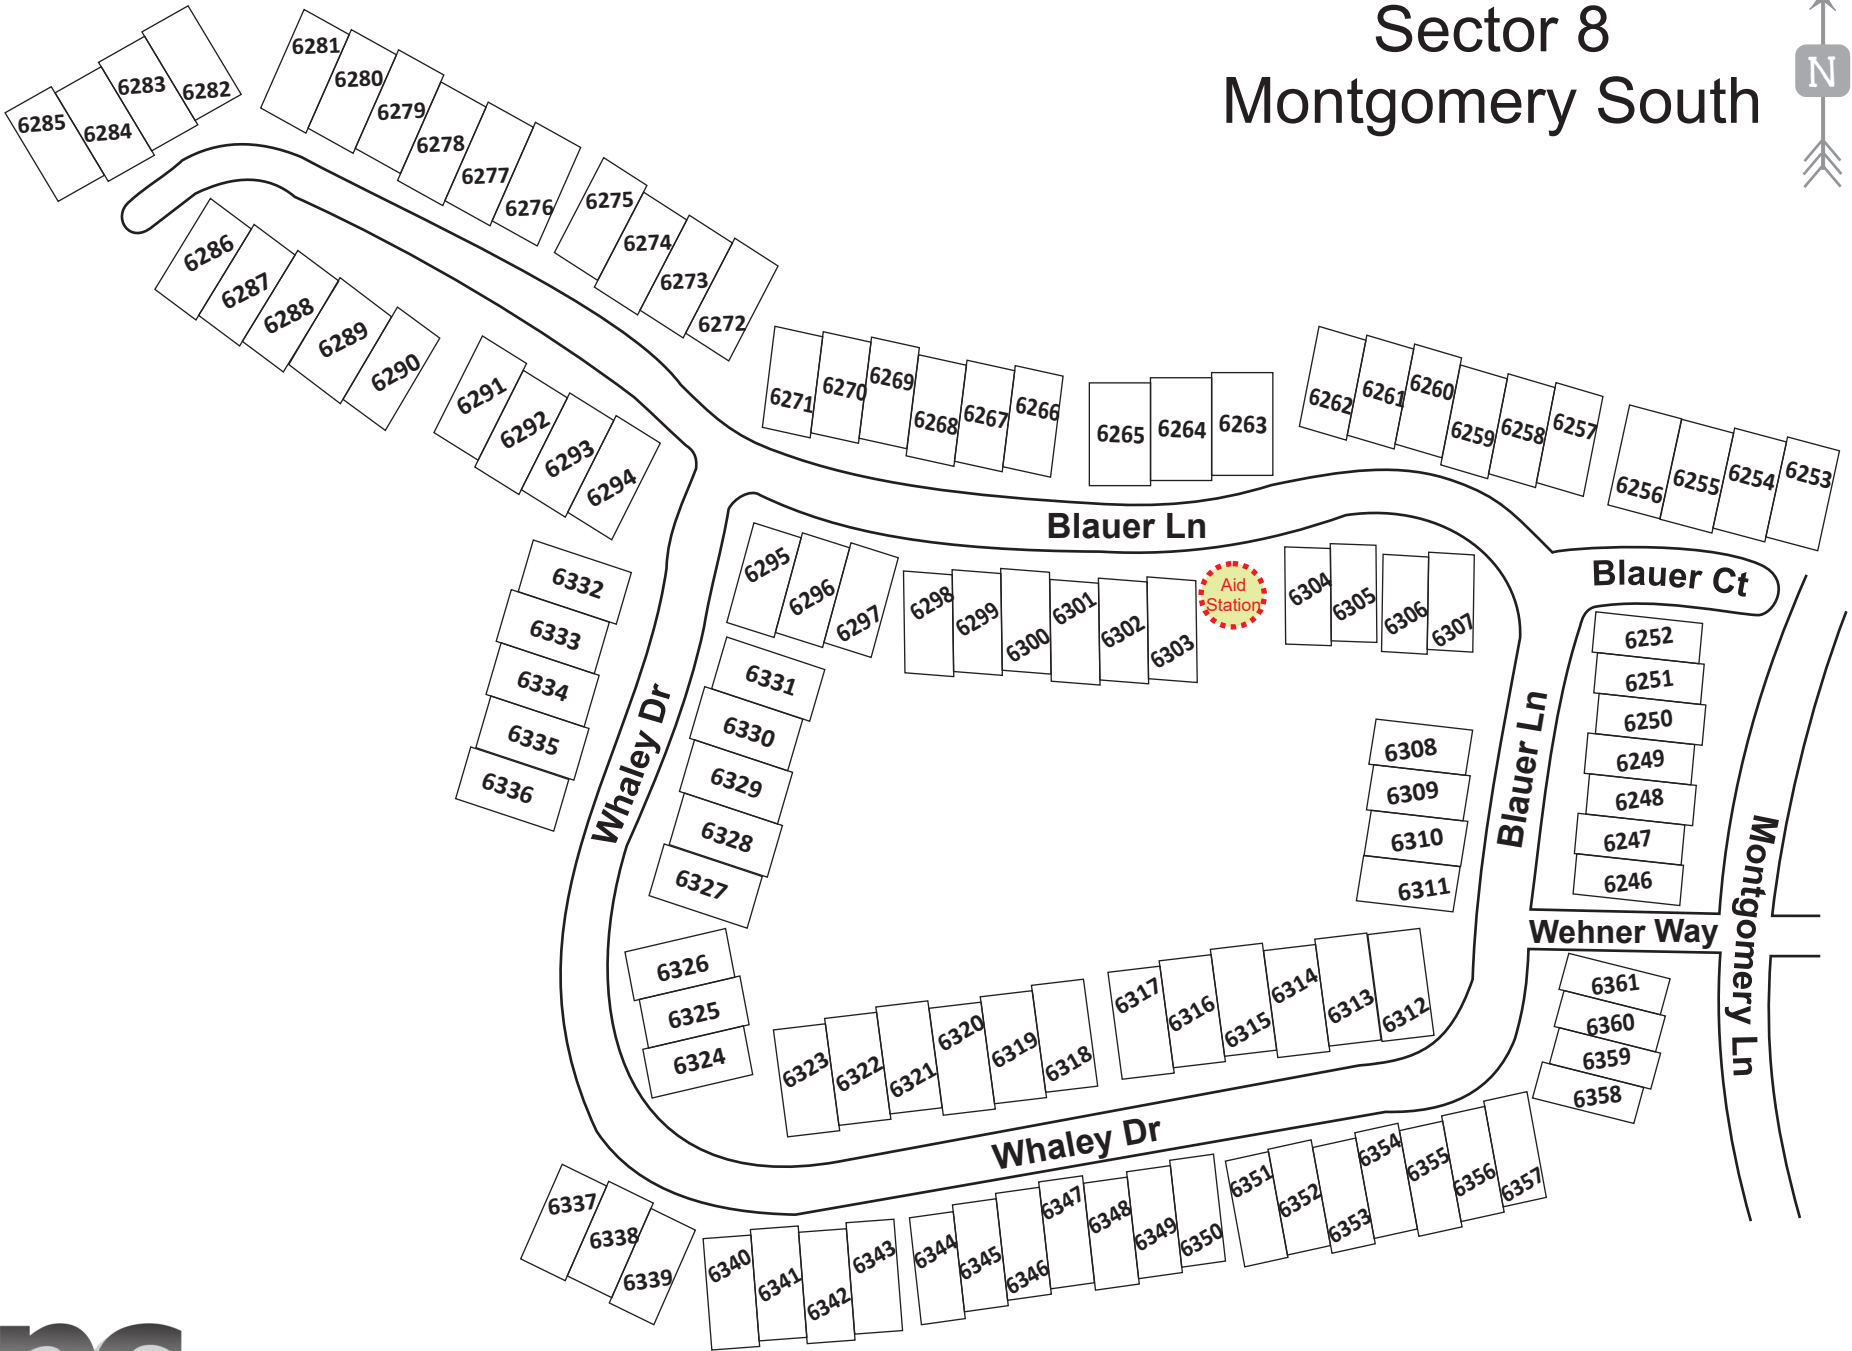

Sector 8 Montgomery South

Sector 8 Montgomery South

Area Map