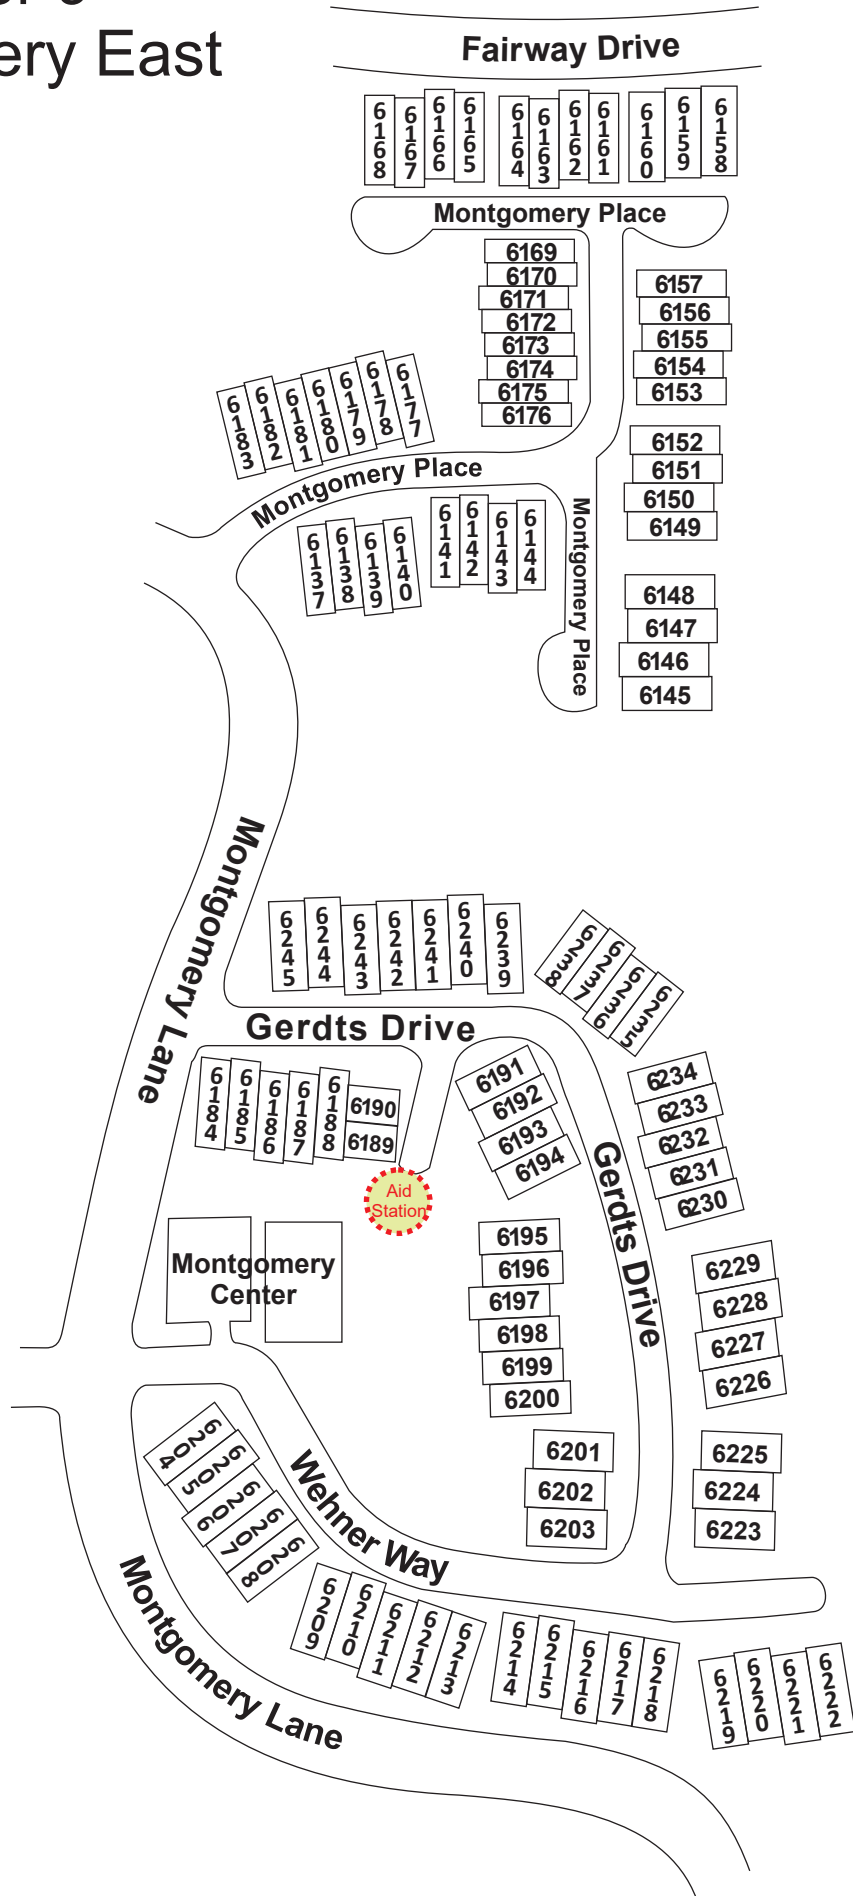

Sector 9 Montgomery East

Sector 9 Montgomery East

Area Map