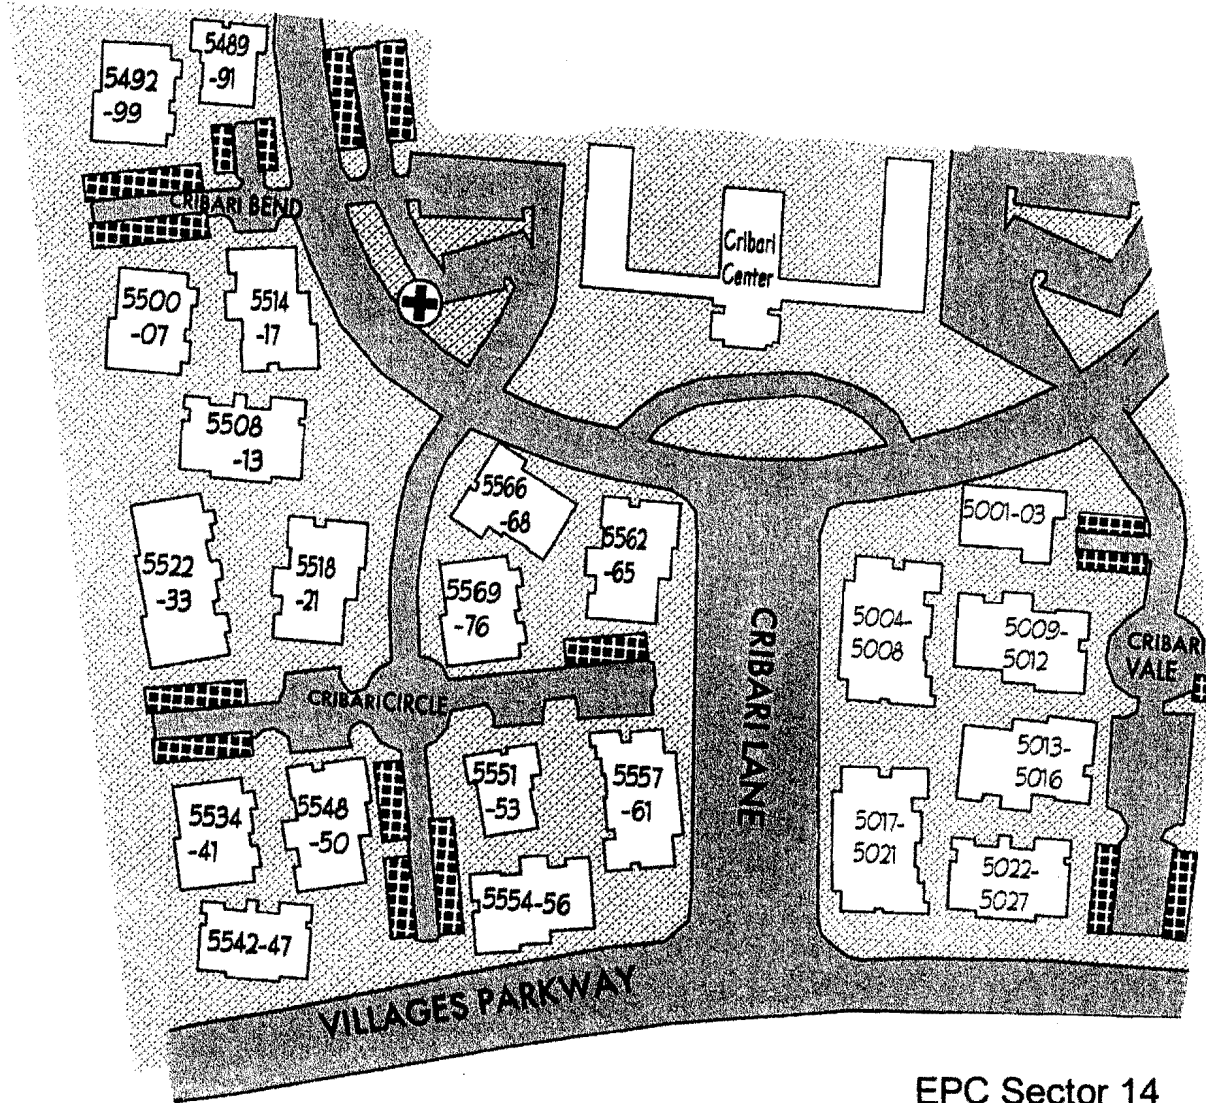

EPC Sector 07

The Heights

⊕ Aid Station - opposite 8475 Grenache Court, behind dumpster shack.

EPC Sector 08

Montgomery South

⊕ Aid Station - behind dumpster enclosure
between 6303 and 6304 Blauer Lane

Rev. 4/2006
E. Stusnick

EPC Sector 11

Sonata

⊕ Aid Station - next to 2064 Folle Blanche Drive, behind dumpster enclosure

Rev. 4/2006
E. Stusnick

To
Sonata
←

EPC Sector 12

Del Lago

⊕ Aid Station - corner of Lake Garda Drive and Lake Lesina Drive, between traffic circle and Avernus Court, beside dumpster enclosure

Rev. 4/2006
E. Stusnick

Tennis Court

EPC Sector 13

Fairways

Aid Station - behind tennis court # 1 at east end of parking lot

Rev. 4/2006
E. Stusnick

EPC Sector 14

Cribari South

⊕ Aid Station - southeast end of golf cart shed in west parking lot of Cribari Center.

Rev. 4/2006
E. Stusnick

EPC Sector 15

Cribari West

Rev. 4/2006
E. Stusnick

⊕ Aid Station - against back wall of golf shed beside Cribari Lane halfway between Cribari Court and Cribari Dell.