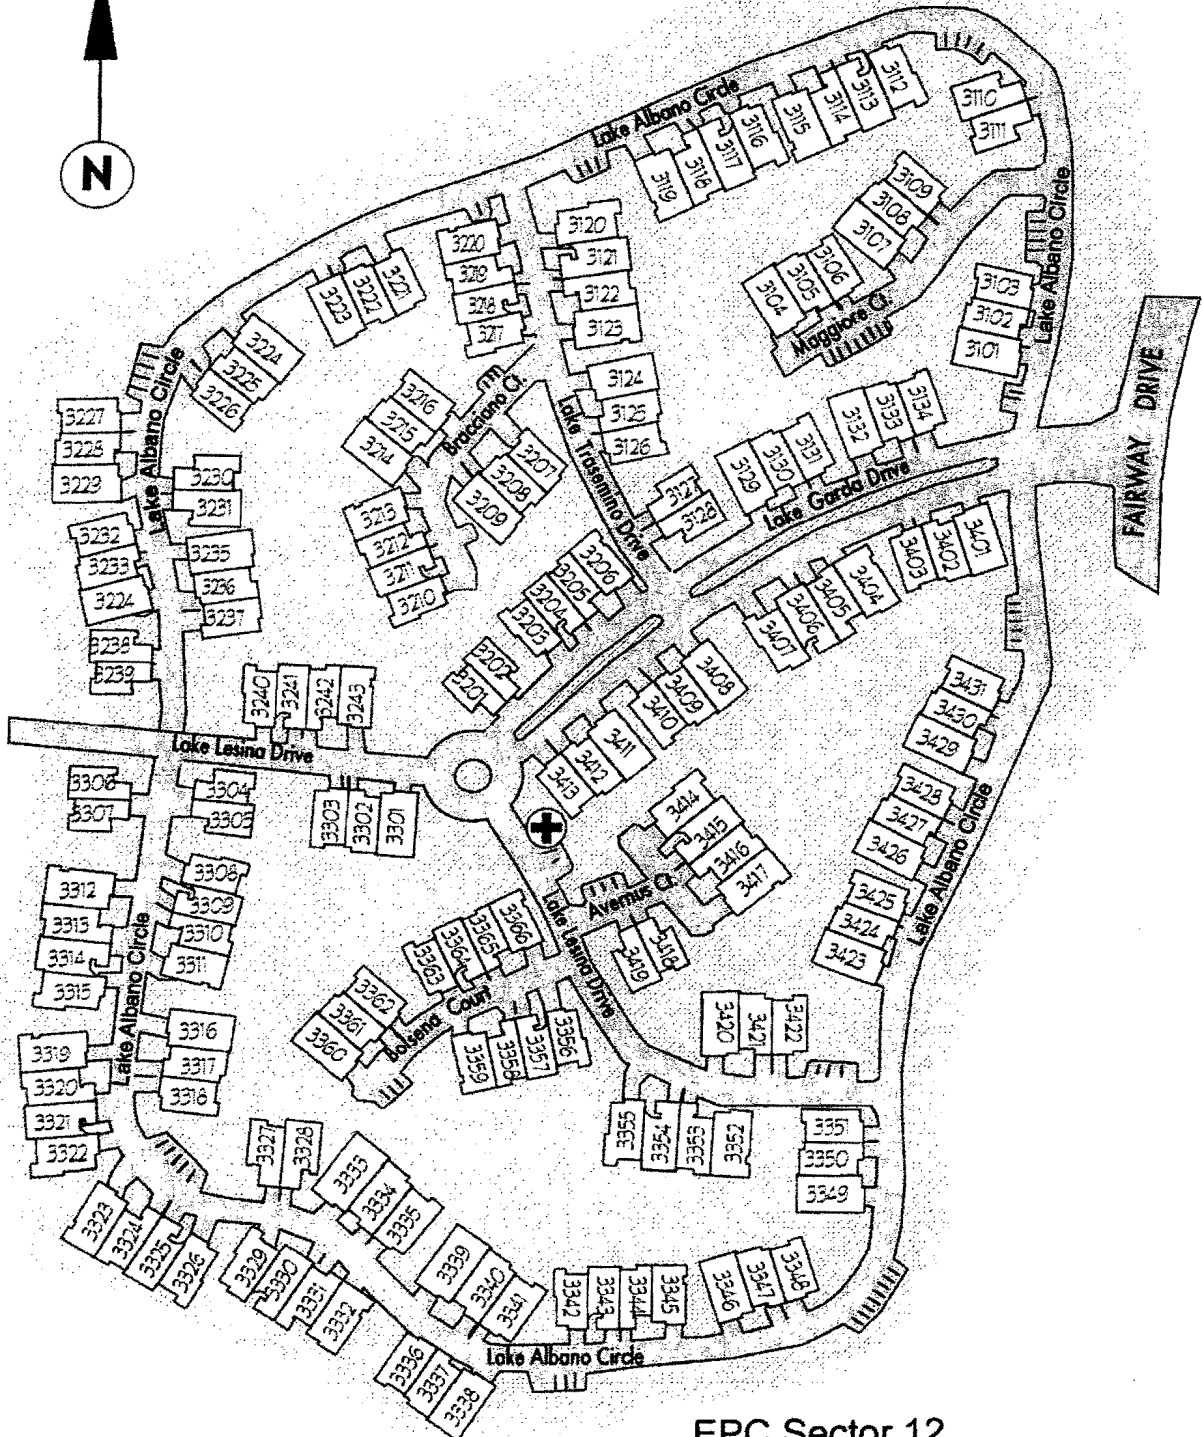

Rev. 10/2016
 N. Yannaccone

EPC Sector 03

Olivas South

⊕ Aid Station -
 between 8716 and 8717
 McCarty Ranch Road,
 behind dumpster shack

EPC Sector 04
Olivas West

(+) Aid Station - north end of Solera Drive, opposite 8635, beside dumpster shack.

EPC Sector 05

Hermosa North

⊕ Aid Station - south end of dumpster shack east of 8096 Cabernet Court.

EPC Sector 06
Hermosa South

⊕ Aid Station - corner of
Chenin Blanc and
Sauvignon, opposite
8407, behind carport

EPC Sector 07

The Heights

⊕ Aid Station - opposite 8475 Grenache Court, behind dumpster shack.

EPC Sector 08

Montgomery South

⊕ Aid Station - behind dumpster enclosure
between 6303 and 6304 Blauer Lane

Rev. 4/2006
E. Stusnick

EPC Sector 11

Sonata

⊕ Aid Station - next to 2064 Folle Blanche Drive, behind dumpster enclosure

Rev. 4/2006
E. Stusnick

To
Sonata
←

EPC Sector 12

Del Lago

⊕ Aid Station - corner of Lake Garda Drive and Lake Lesina Drive, between traffic circle and Avernus Court, beside dumpster enclosure