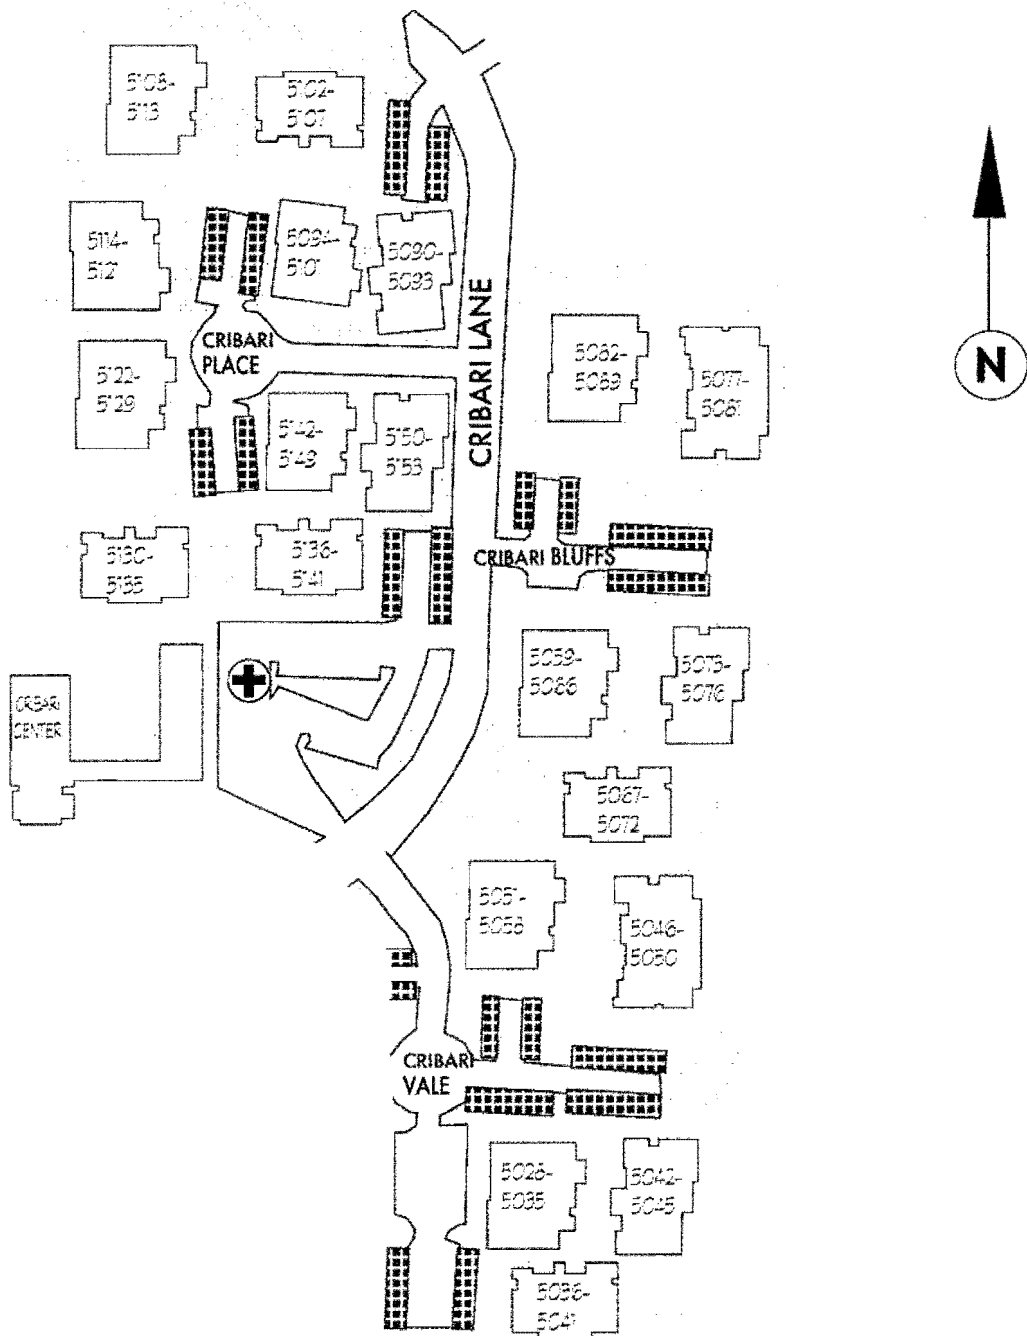

EPC Sector 18

Cribari East

+ Aid Station west end of golf cart shed in east parking lot of Cribari Center.

Rev. 8/2008
E. Stusnick