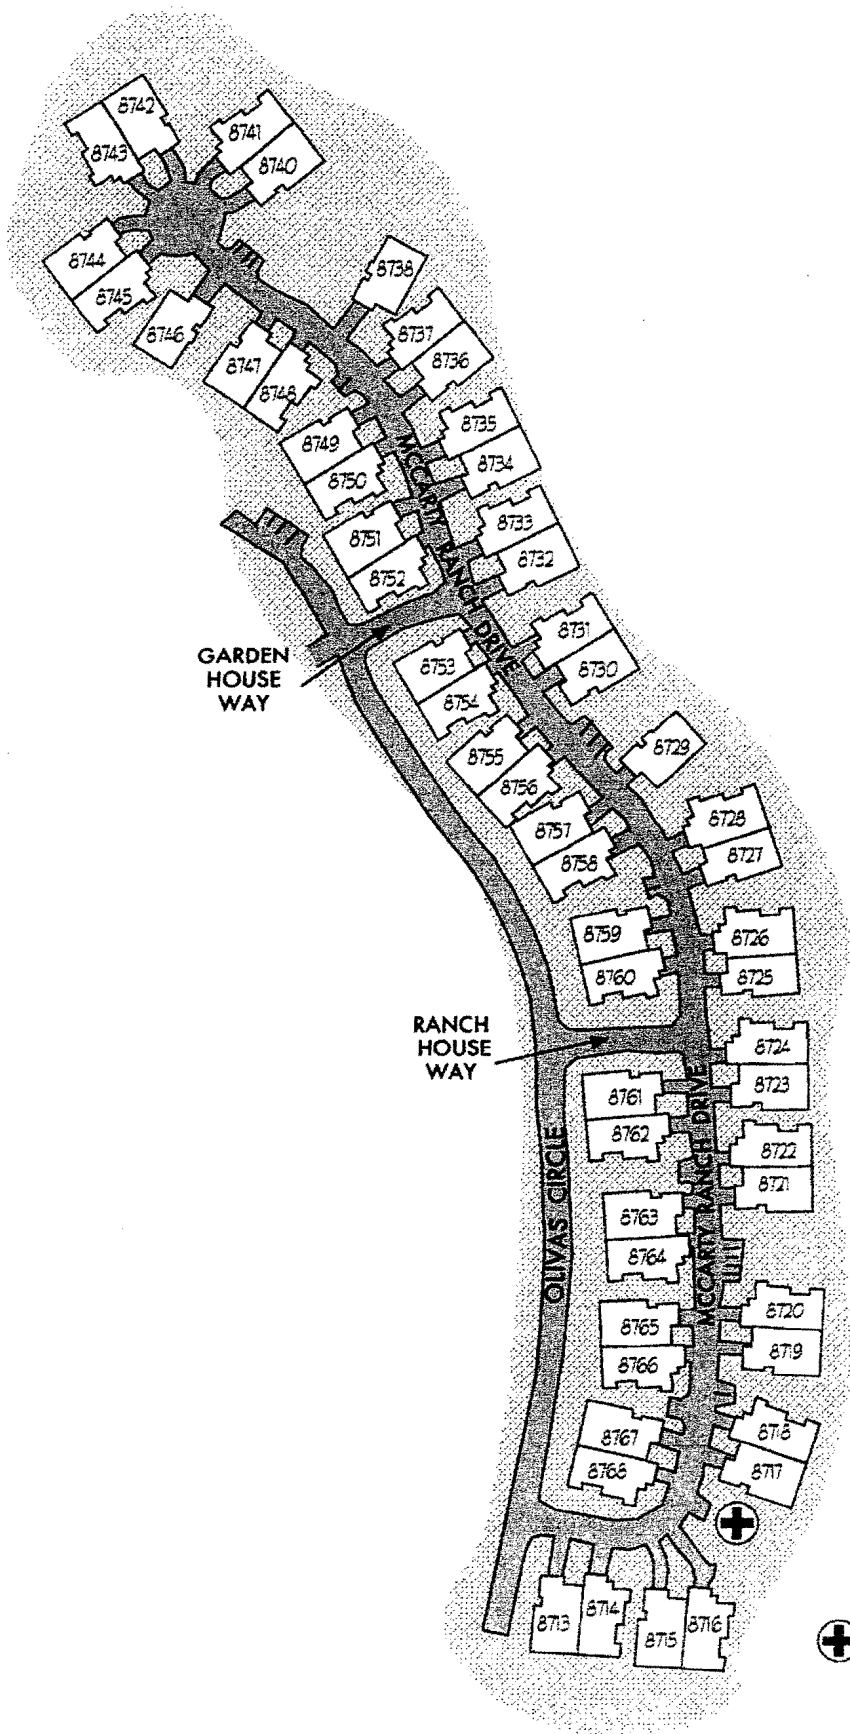

EPC Sector 01

Olivas North

Aid Station is to the South of 8769 in front of seven guest parking spaces.

WINE MASTER LANE

WINE GARDEN LANE

EPC Sector 02
Olivas Central

⊕ Aid Station
 between 8874 and 8876
 Wine Valley Circle,
 against retaining wall.

Rev. 10/2016
 N. Yannaccone

EPC Sector 03

Olivas South

⊕ Aid Station -
 between 8716 and 8717
 McCarty Ranch Road,
 behind dumpster shack

EPC Sector 04
Olivas West

(+) Aid Station - north end of Solera Drive, opposite 8635, beside dumpster shack.

EPC Sector 05

Hermosa North

⊕ Aid Station - south end of dumpster shack east of 8096 Cabernet Court.

EPC Sector 06
Hermosa South

⊕ Aid Station - corner of
Chenin Blanc and
Sauvignon, opposite
8407, behind carport

EPC Sector 11

Sonata

⊕ Aid Station - next to 2064 Folle Blanche Drive, behind dumpster enclosure

Rev. 4/2006
E. Stusnick

To
Sonata
←

EPC Sector 12

Del Lago

⊕ Aid Station - corner of Lake Garda Drive and Lake Lesina Drive, between traffic circle and Avernus Court, beside dumpster enclosure