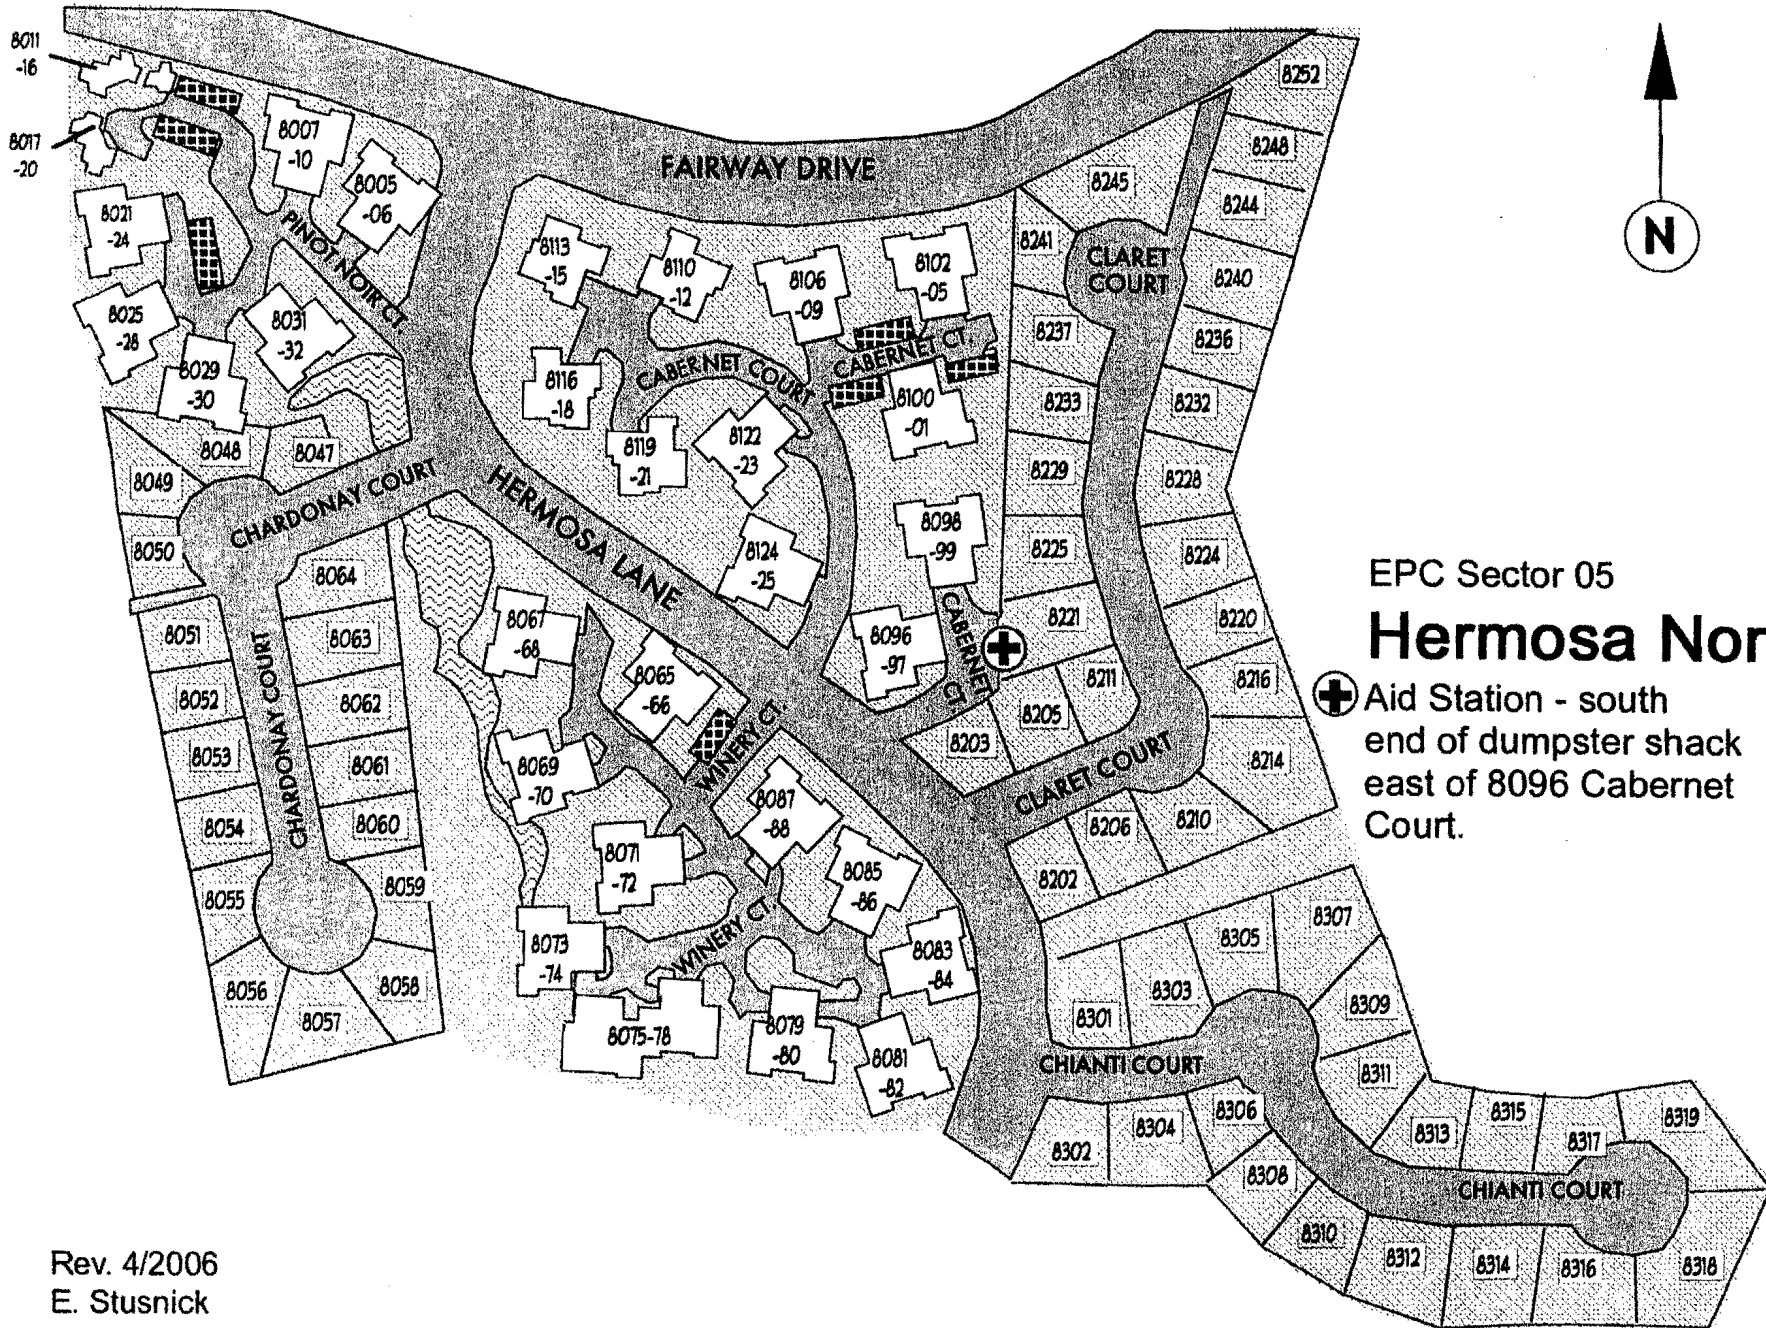

Rev. 10/2016
 N. Yannaccone

EPC Sector 03

Olivas South

⊕ Aid Station -
 between 8716 and 8717
 McCarty Ranch Road,
 behind dumpster shack

EPC Sector 04
Olivas West

(+) Aid Station - north end of Solera Drive, opposite 8635, beside dumpster shack.

EPC Sector 05

Hermosa North

⊕ Aid Station - south end of dumpster shack east of 8096 Cabernet Court.

EPC Sector 06
Hermosa South

⊕ Aid Station - corner of
Chenin Blanc and
Sauvignon, opposite
8407, behind carport

EPC Sector 07

The Heights

⊕ Aid Station - opposite 8475 Grenache Court, behind dumpster shack.

EPC Sector 08

Montgomery South

⊕ Aid Station - behind dumpster enclosure
between 6303 and 6304 Blauer Lane

Rev. 4/2006
E. Stusnick

EPC Sector 25

Valle Vista

- ⊕ Aid Station - opposite 9018 Village View Drive, beside dumpster enclosure at the eastern intersection of Village View Drive and Village View Loop.