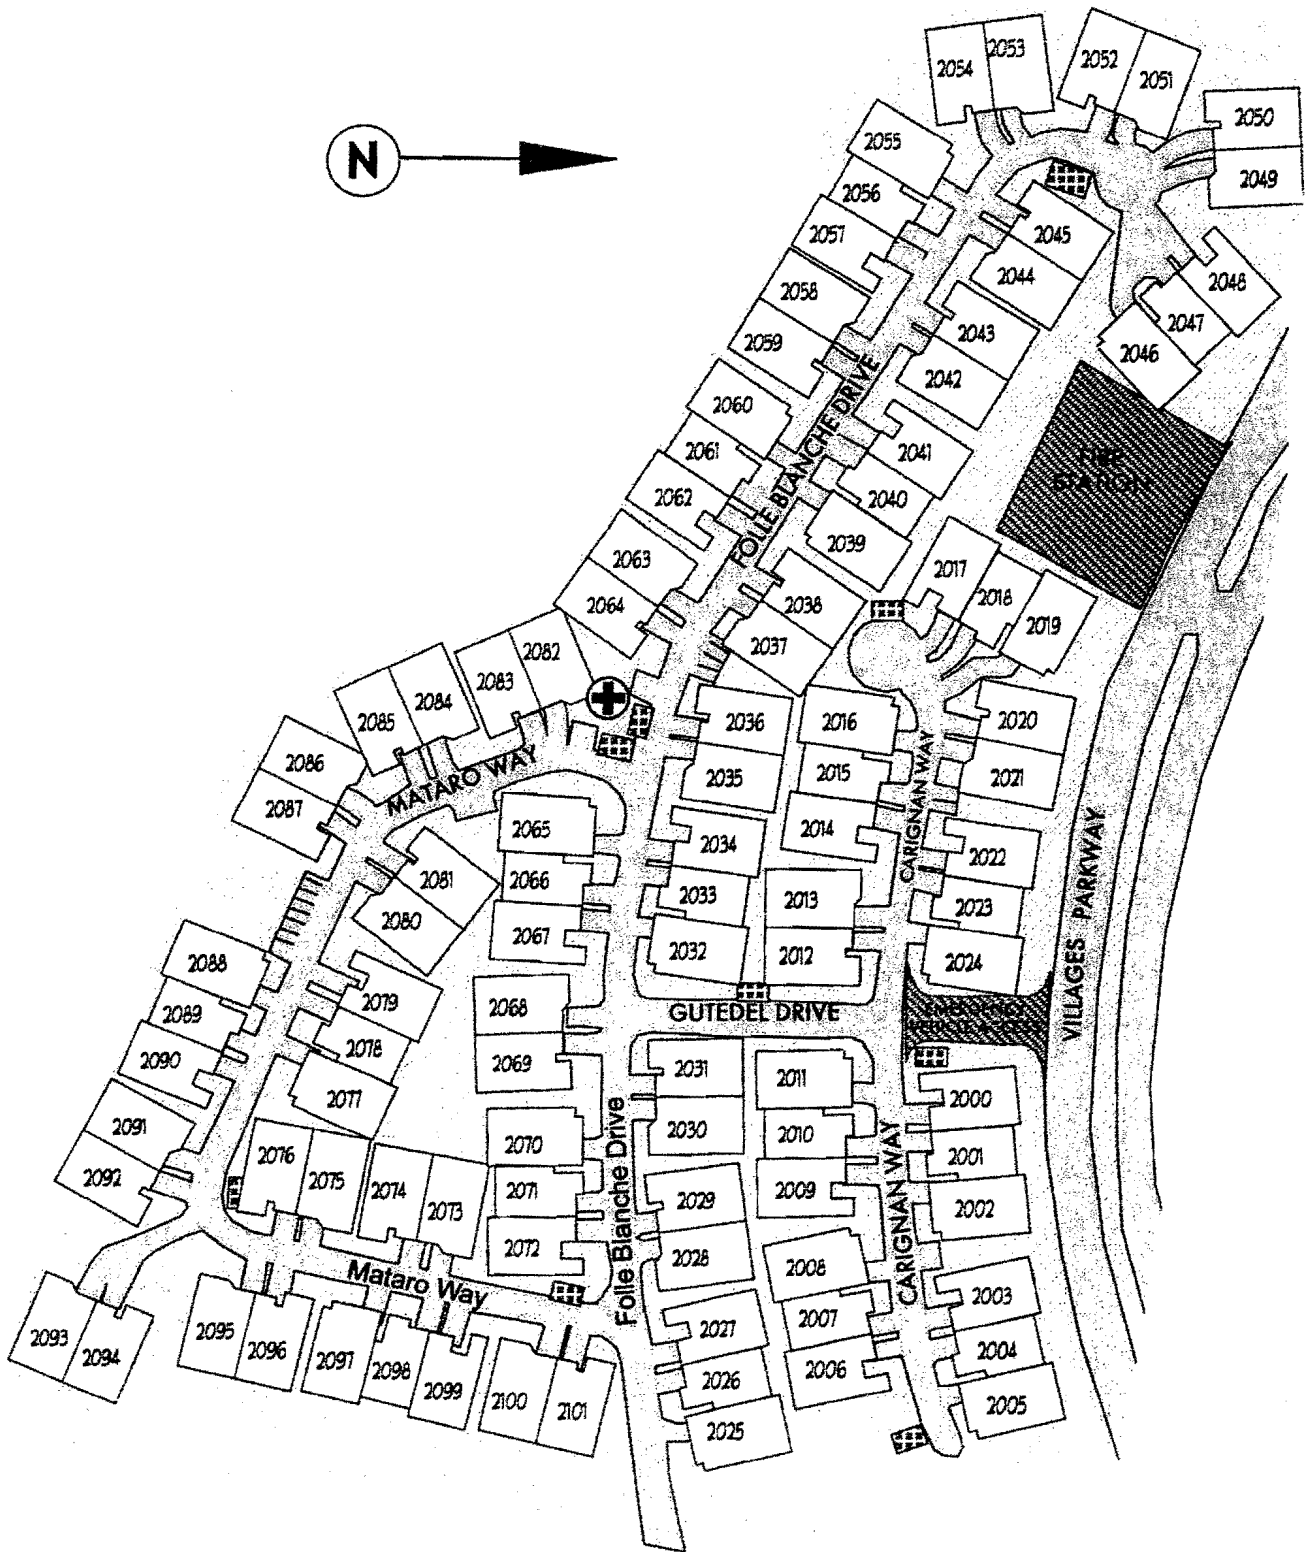

Rev. 10/2016
 N. Yannaccone

EPC Sector 03

Olivas South

⊕ Aid Station -
 between 8716 and 8717
 McCarty Ranch Road,
 behind dumpster shack

EPC Sector 04
Olivas West

(+) Aid Station - north end of Solera Drive, opposite 8635, beside dumpster shack.

EPC Sector 05

Hermosa North

⊕ Aid Station - south end of dumpster shack east of 8096 Cabernet Court.

EPC Sector 06
Hermosa South

⊕ Aid Station - corner of
Chenin Blanc and
Sauvignon, opposite
8407, behind carport

EPC Sector 07

The Heights

⊕ Aid Station - opposite 8475 Grenache Court, behind dumpster shack.

EPC Sector 08

Montgomery South

⊕ Aid Station - behind dumpster enclosure
between 6303 and 6304 Blauer Lane

Rev. 4/2006
E. Stusnick

EPC Sector 11

Sonata

⊕ Aid Station - next to 2064 Folle Blanche Drive, behind dumpster enclosure

Rev. 4/2006
E. Stusnick

To
Sonata
←

EPC Sector 12

Del Lago

⊕ Aid Station - corner of Lake Garda Drive and Lake Lesina Drive, between traffic circle and Avernus Court, beside dumpster enclosure