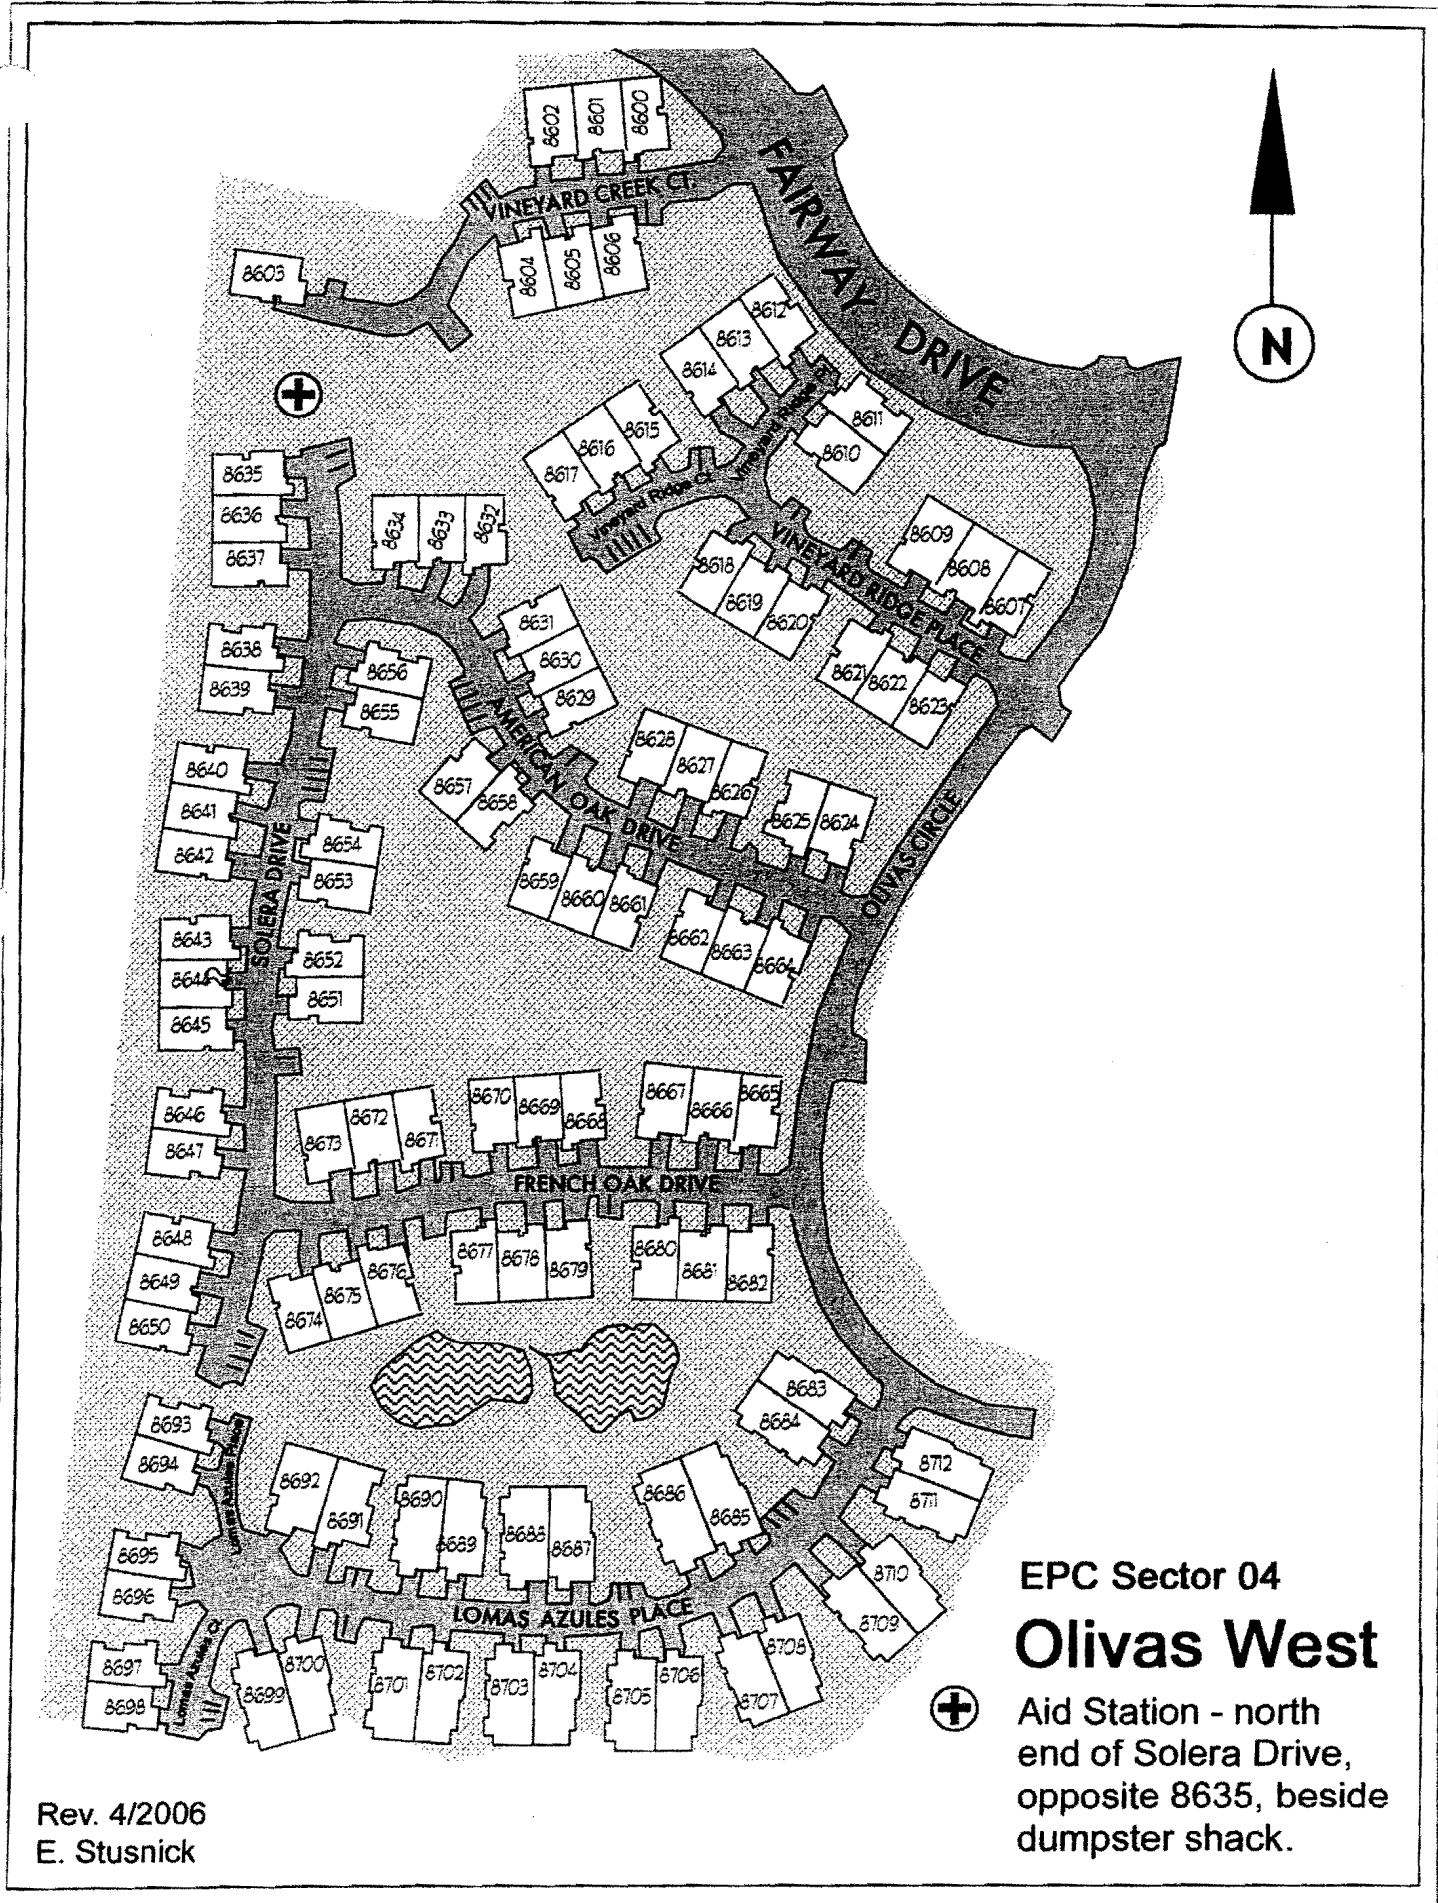

EPC Sector 01

Olivas North

Aid Station is to the South of 8769 in front of seven guest parking spaces.

WINE MASTER LANE

WINE GARDEN LANE

EPC Sector 02
Olivas Central

⊕ Aid Station
 between 8874 and 8876
 Wine Valley Circle,
 against retaining wall.

Rev. 10/2016
 N. Yannaccone

EPC Sector 03

Olivas South

⊕ Aid Station -
 between 8716 and 8717
 McCarty Ranch Road,
 behind dumpster shack

EPC Sector 04
Olivas West

(+) Aid Station - north end of Solera Drive, opposite 8635, beside dumpster shack.

EPC Sector 05

Hermosa North

⊕ Aid Station - south end of dumpster shack east of 8096 Cabernet Court.

EPC Sector 06
Hermosa South

⊕ Aid Station - corner of
Chenin Blanc and
Sauvignon, opposite
8407, behind carport

EPC Sector 25

Valle Vista

- ⊕ Aid Station - opposite 9018 Village View Drive, beside dumpster enclosure at the eastern intersection of Village View Drive and Village View Loop.