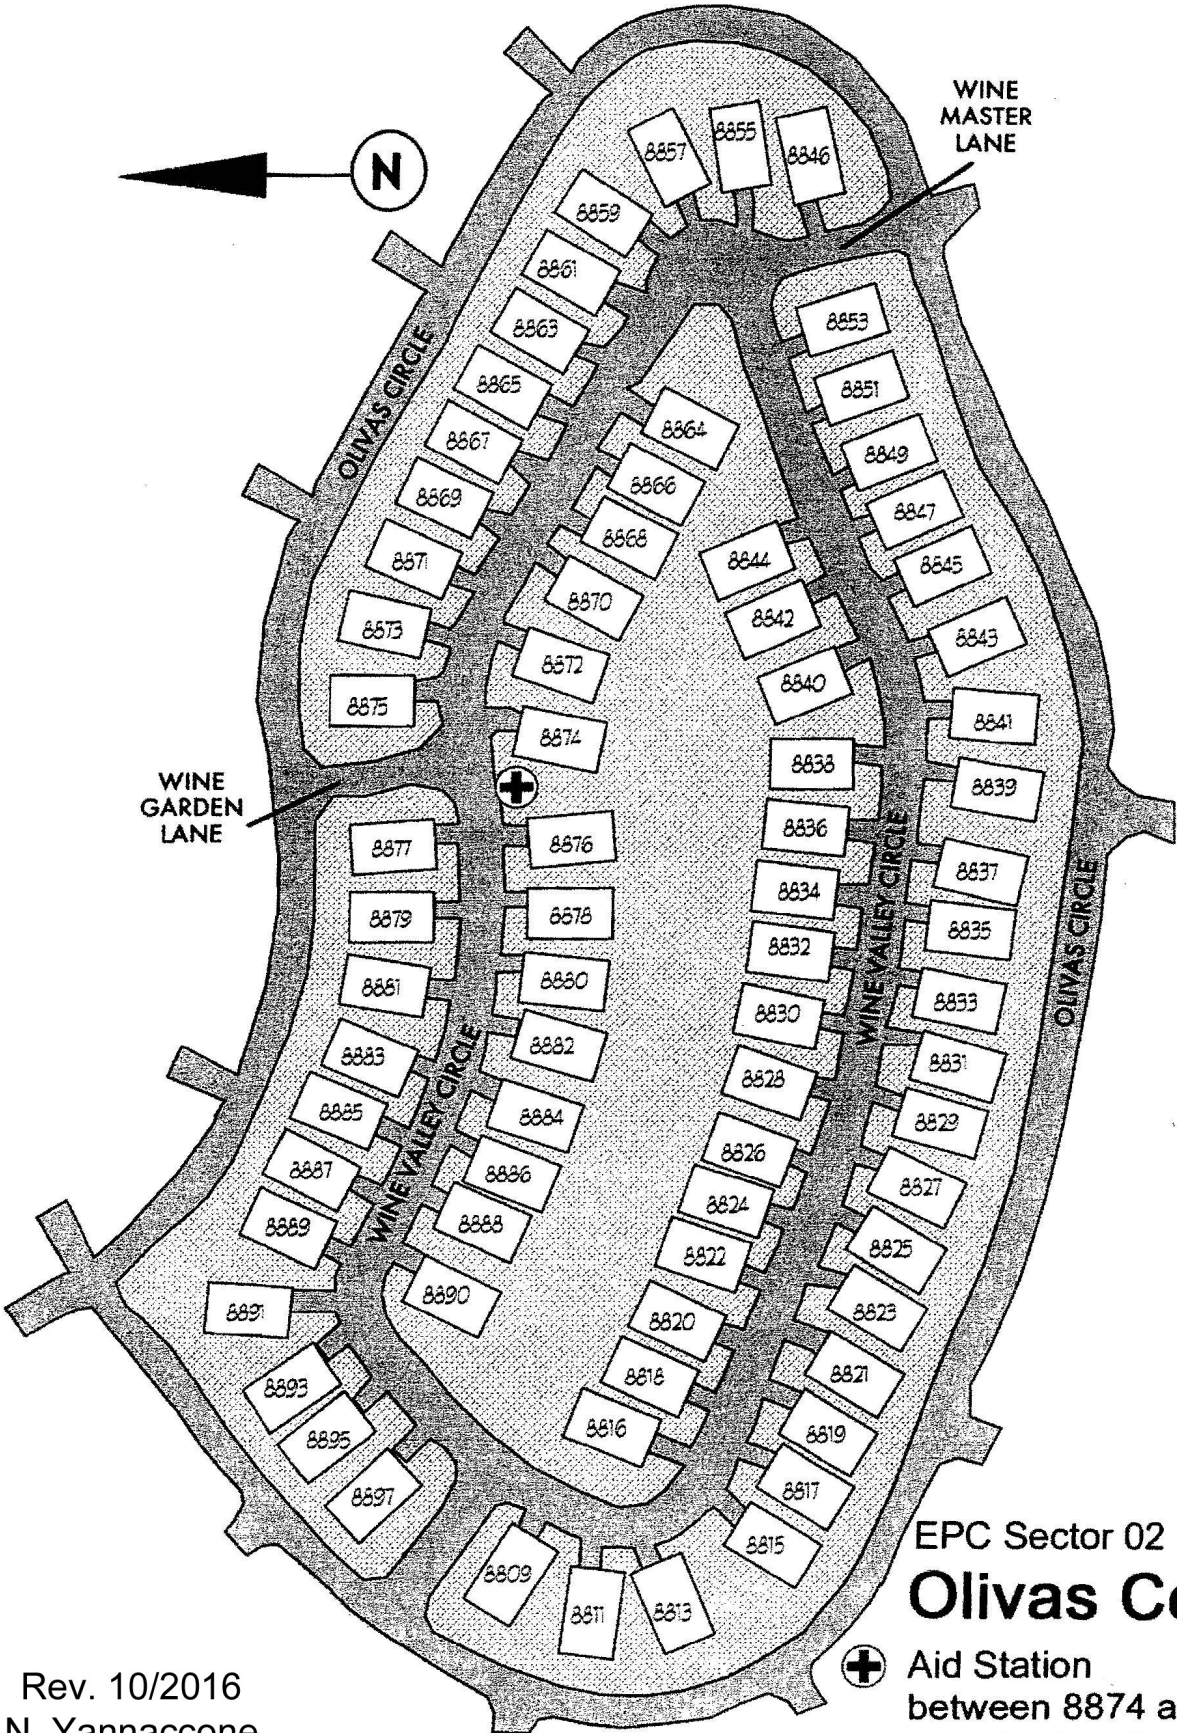

EPC Sector 01

Olivas North

Aid Station is to the South of 8769 in front of seven guest parking spaces.

WINE MASTER LANE

WINE GARDEN LANE

EPC Sector 02
Olivas Central

⊕ Aid Station
 between 8874 and 8876
 Wine Valley Circle,
 against retaining wall.

Rev. 10/2016
 N. Yannaccone

EPC Sector 03

Olivas South

⊕ Aid Station -
 between 8716 and 8717
 McCarty Ranch Road,
 behind dumpster shack

EPC Sector 04
Olivas West

(+) Aid Station - north end of Solera Drive, opposite 8635, beside dumpster shack.

EPC Sector 05

Hermosa North

⊕ Aid Station - south end of dumpster shack east of 8096 Cabernet Court.

EPC Sector 06
Hermosa South

⊕ Aid Station - corner of
Chenin Blanc and
Sauvignon, opposite
8407, behind carport

EPC Sector 11

Sonata

⊕ Aid Station - next to 2064 Folle Blanche Drive, behind dumpster enclosure

Rev. 4/2006
E. Stusnick

To
Sonata
←

EPC Sector 12

Del Lago

⊕ Aid Station - corner of Lake Garda Drive and Lake Lesina Drive, between traffic circle and Avernus Court, beside dumpster enclosure