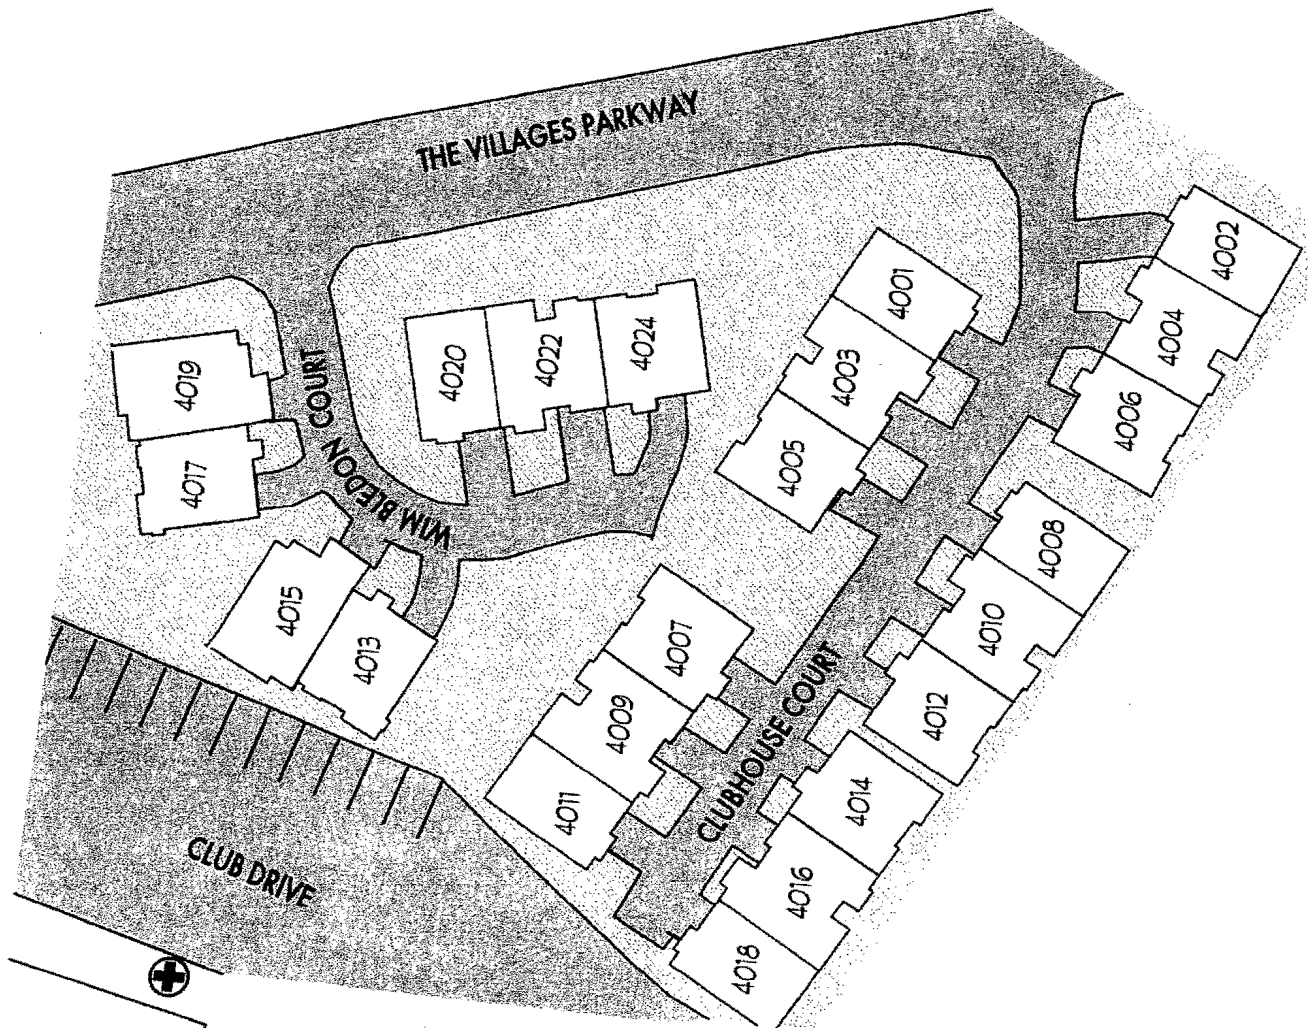

Tennis Court

EPC Sector 13

Fairways

Aid Station - behind tennis court # 1 at east end of parking lot

Rev. 4/2006
E. Stusnick