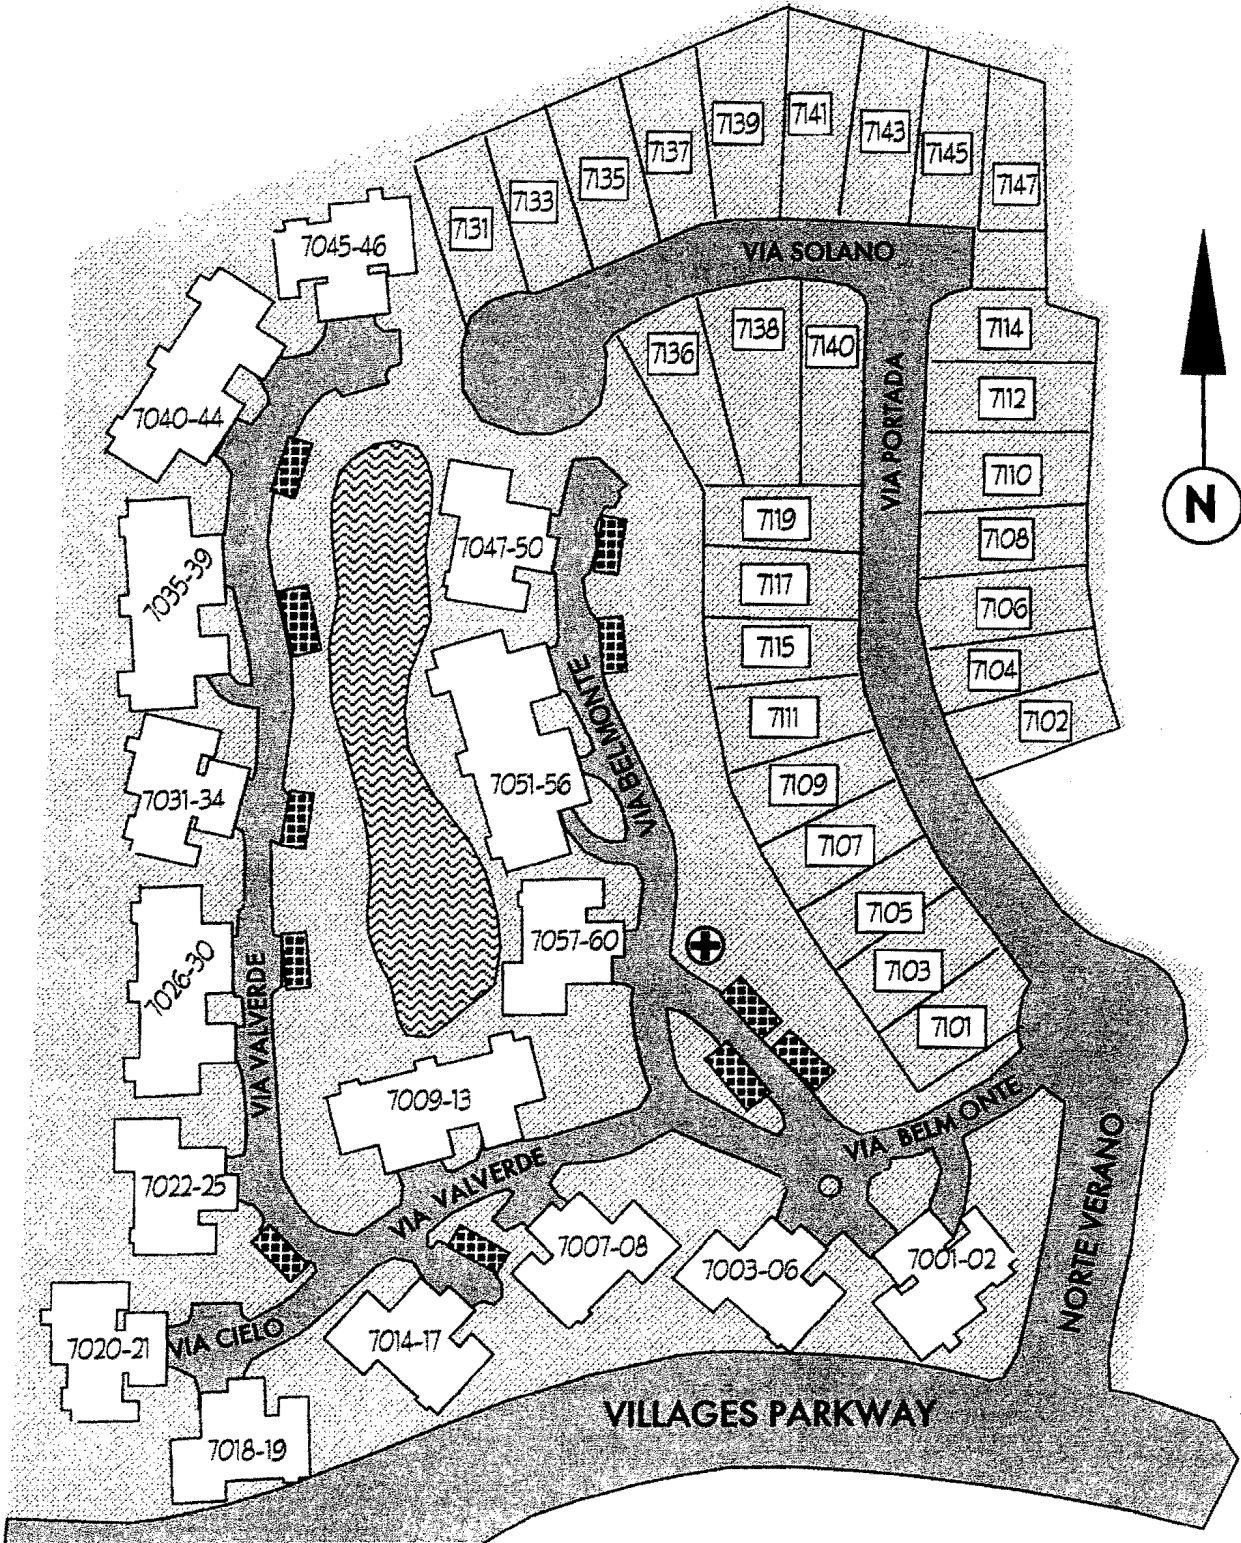

Rev. 10/2016
 N. Yannaccone

EPC Sector 03

Olivas South

⊕ Aid Station -
 between 8716 and 8717
 McCarty Ranch Road,
 behind dumpster shack

EPC Sector 04
Olivas West

(+) Aid Station - north end of Solera Drive, opposite 8635, beside dumpster shack.

Rev. 4/2006
E. Stusnick

EPC Sector 18

Cribari East

+ Aid Station west end of golf cart shed in east parking lot of Cribari Center.

Rev. 8/2008
E. Stusnick

EPC Sector 19

Verano South

Rev. 4/2006
E. Stusnick

⊕ Aid Station - opposite 7250 Via Mimosa,
between two car ports.

EPC Sector 20

Verano West

Rev. 4/2006
E. Stusnick

⊕ Aid Station - opposite 7059 Via Belmonte, beside dumpster shack.

EPC Sector 21

Verano East

EPC Sector 25

Valle Vista

- ⊕ Aid Station - opposite 9018 Village View Drive, beside dumpster enclosure at the eastern intersection of Village View Drive and Village View Loop.