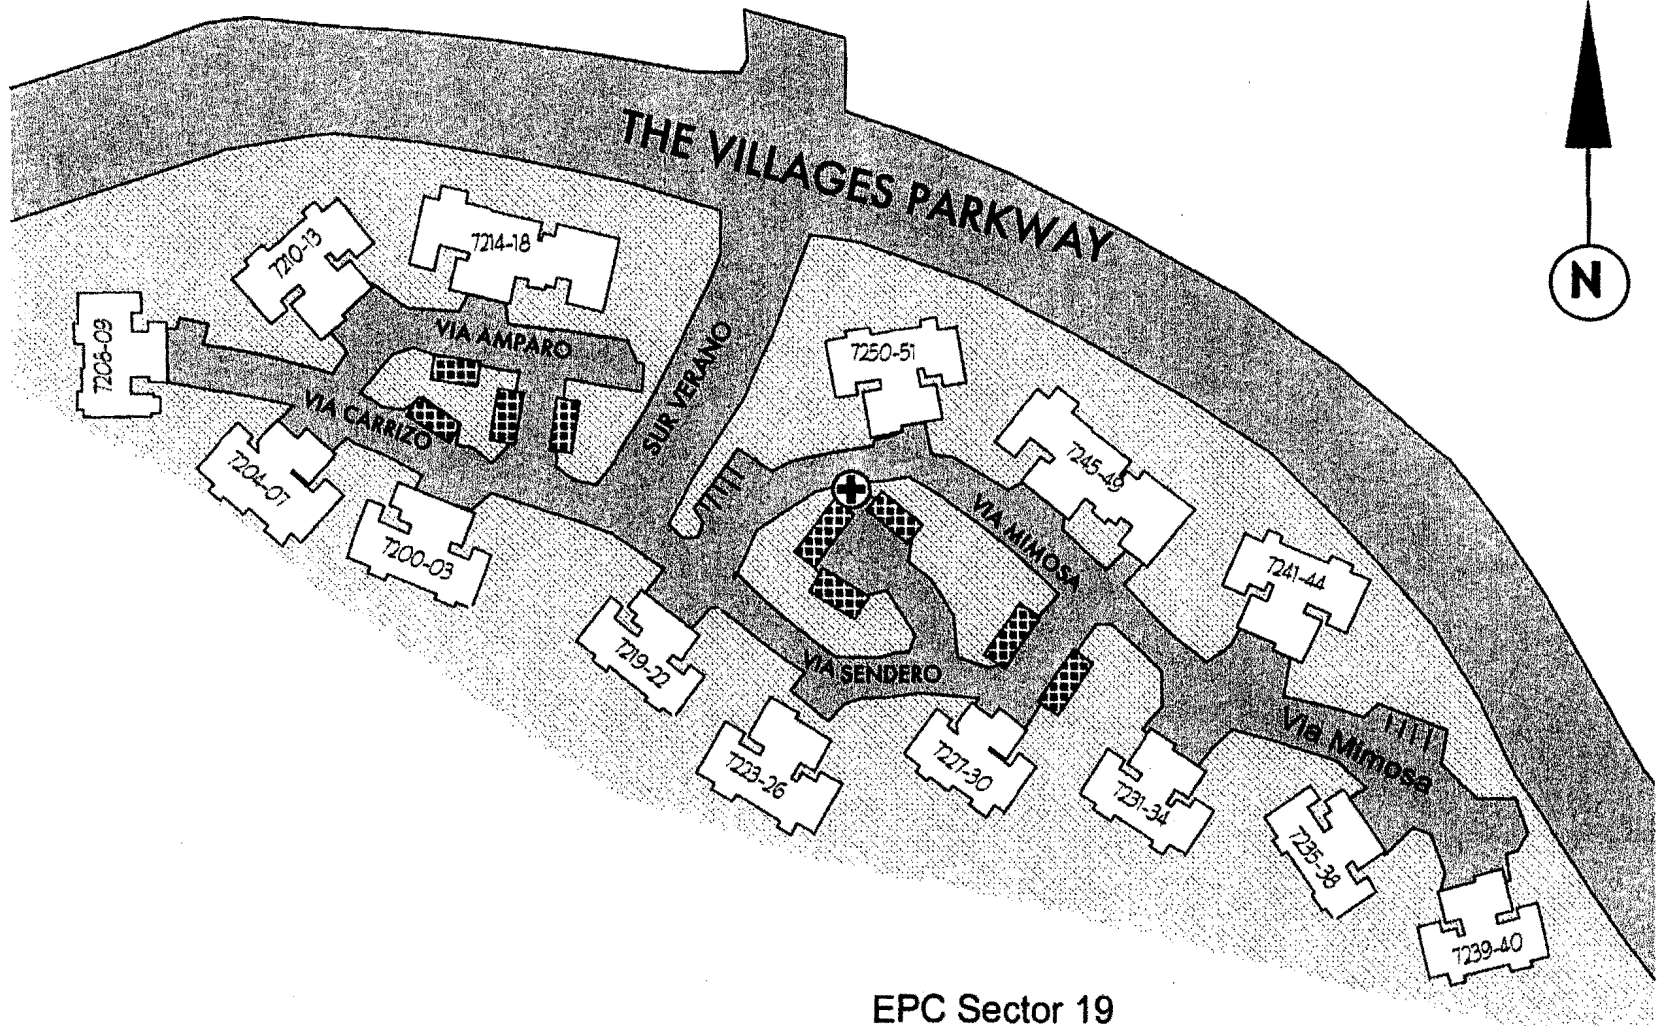

Rev. 4/2006
E. Stusnick

EPC Sector 18

Cribari East

+ Aid Station west end of golf cart shed in east parking lot of Cribari Center.

Rev. 8/2008
E. Stusnick

EPC Sector 19

Verano South

Rev. 4/2006
E. Stusnick

⊕ Aid Station - opposite 7250 Via Mimosa,
between two car ports.

EPC Sector 20

Verano West

Rev. 4/2006
E. Stusnick

⊕ Aid Station - opposite 7059 Via Belmonte, beside dumpster shack.

EPC Sector 21

Verano East

⊕ Aid Station - opposite 7364 Via Montecitos, behind dumpster enclosure at second intersection of Via Laguna and Via Montecitos.

EPC Sector 22

Highland West

+ Aid Station - north end of Morevern Circle, beside dumpster shack opposite 7552.

EPC Sector 25

Valle Vista

- ⊕ Aid Station - opposite 9018 Village View Drive, beside dumpster enclosure at the eastern intersection of Village View Drive and Village View Loop.