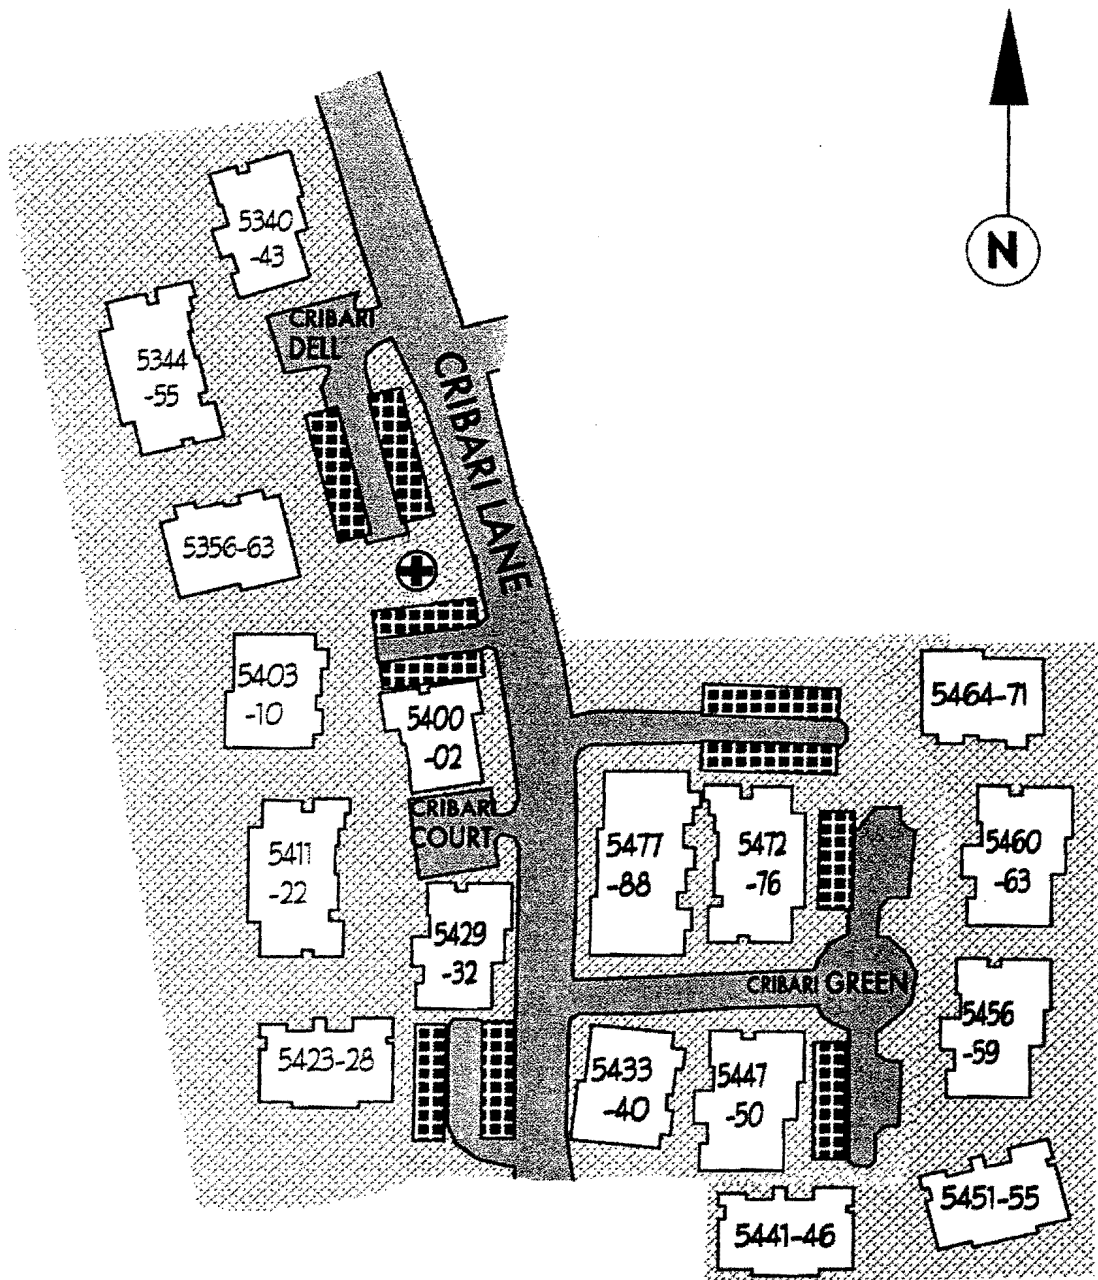

EPC Sector 15

Cribari West

Rev. 4/2006
E. Stusnick

⊕ Aid Station - against back wall of golf shed beside Cribari Lane halfway between Cribari Court and Cribari Dell.