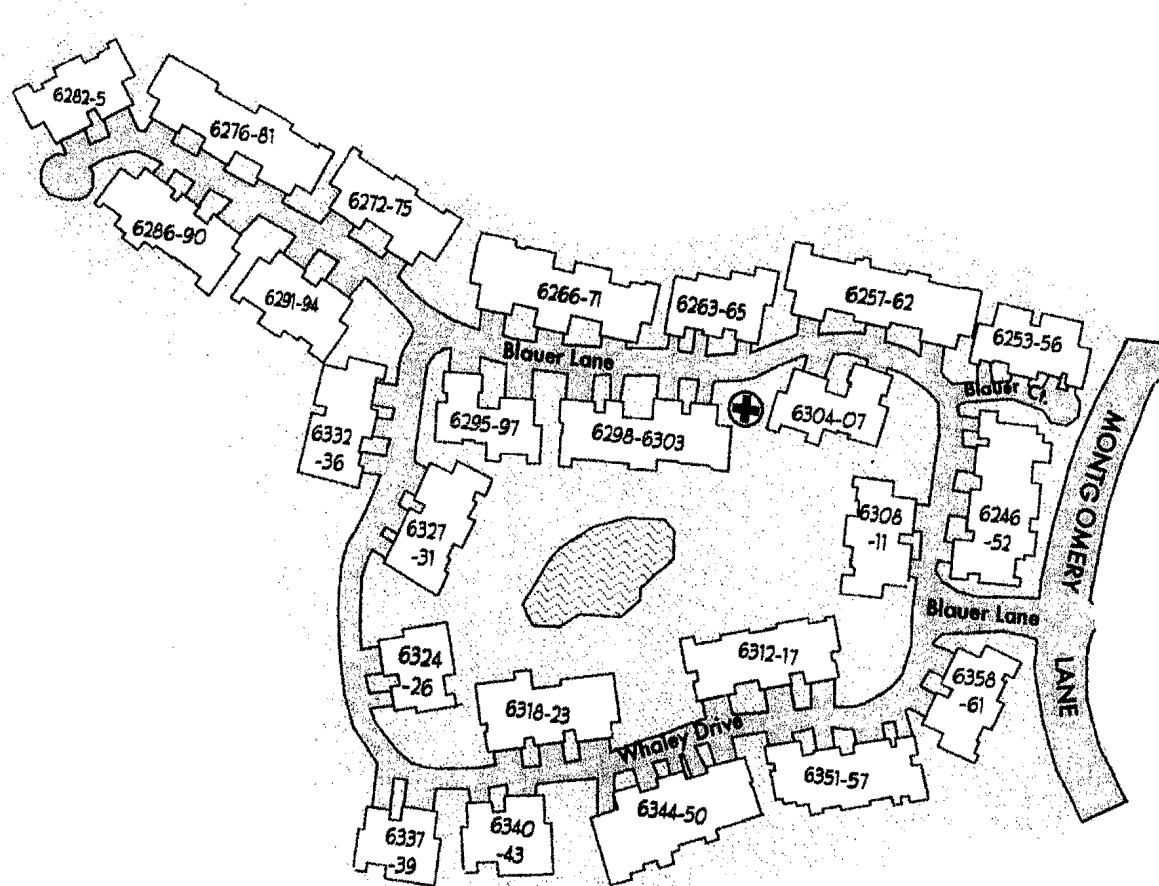

EPC Sector 01

Olivas North

Aid Station is to the South of 8769 in front of seven guest parking spaces.

WINE MASTER LANE

WINE GARDEN LANE

EPC Sector 02
Olivas Central

⊕ Aid Station
 between 8874 and 8876
 Wine Valley Circle,
 against retaining wall.

Rev. 10/2016
 N. Yannaccone

EPC Sector 03

Olivas South

⊕ Aid Station -
 between 8716 and 8717
 McCarty Ranch Road,
 behind dumpster shack

EPC Sector 04
Olivas West

(+) Aid Station - north end of Solera Drive, opposite 8635, beside dumpster shack.

EPC Sector 05

Hermosa North

⊕ Aid Station - south end of dumpster shack east of 8096 Cabernet Court.

EPC Sector 06
Hermosa South

⊕ Aid Station - corner of
Chenin Blanc and
Sauvignon, opposite
8407, behind carport

EPC Sector 07

The Heights

⊕ Aid Station - opposite 8475 Grenache Court, behind dumpster shack.

EPC Sector 08

Montgomery South

⊕ Aid Station - behind dumpster enclosure
between 6303 and 6304 Blauer Lane

Rev. 4/2006
E. Stusnick