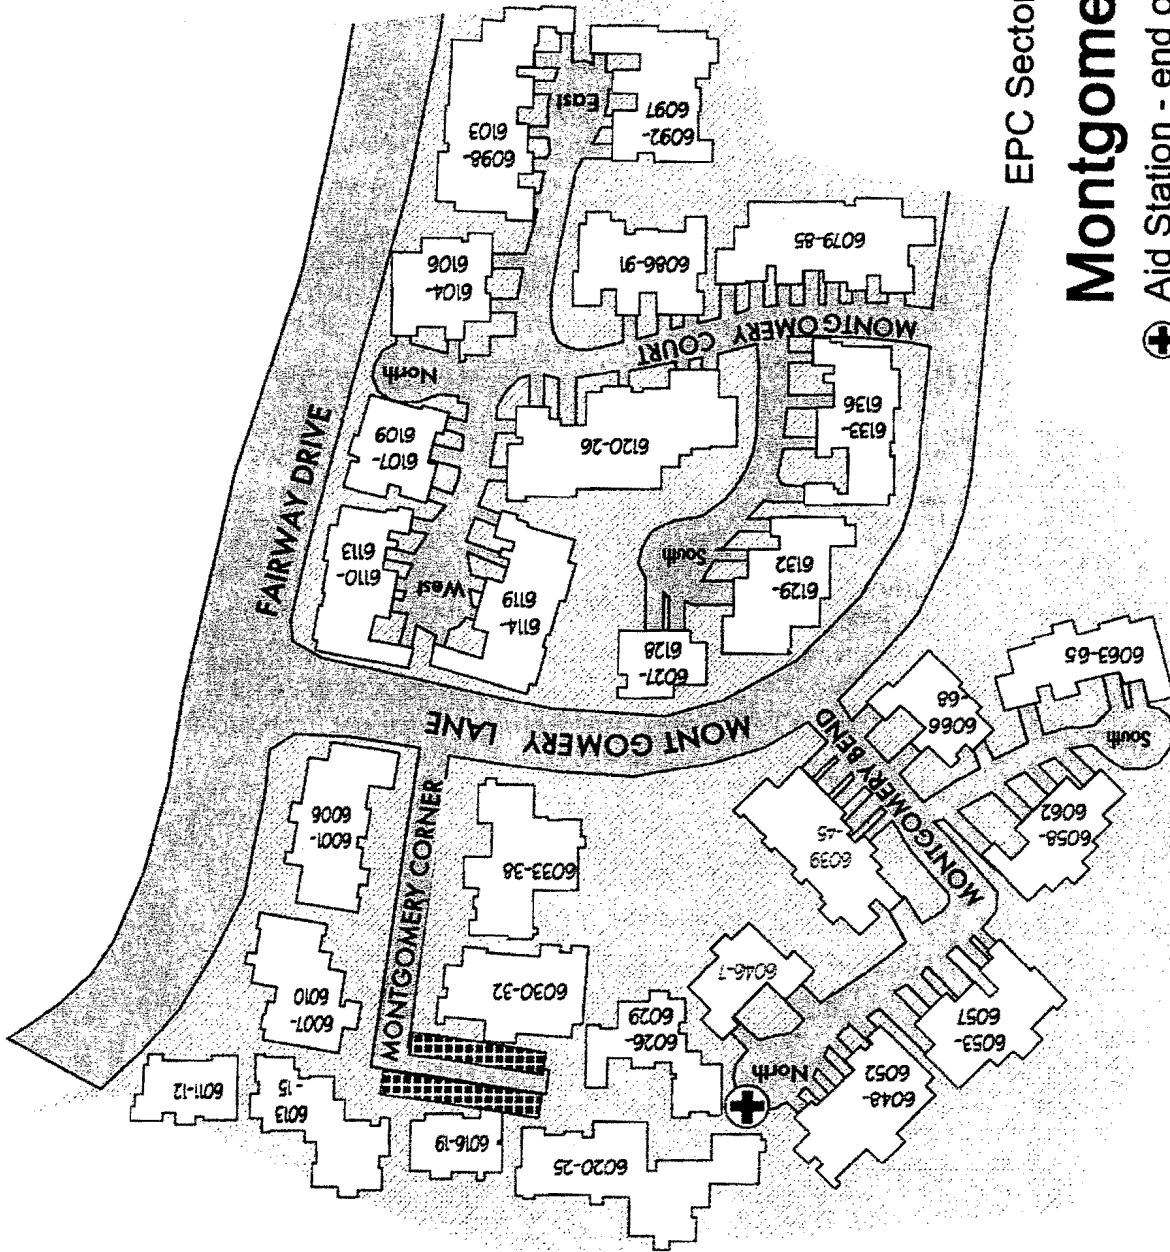

EPC Sector 10

Montgomery North

- ⊕ Aid Station - end of Montgomery Bend, behind dumpster enclosure, near 6048