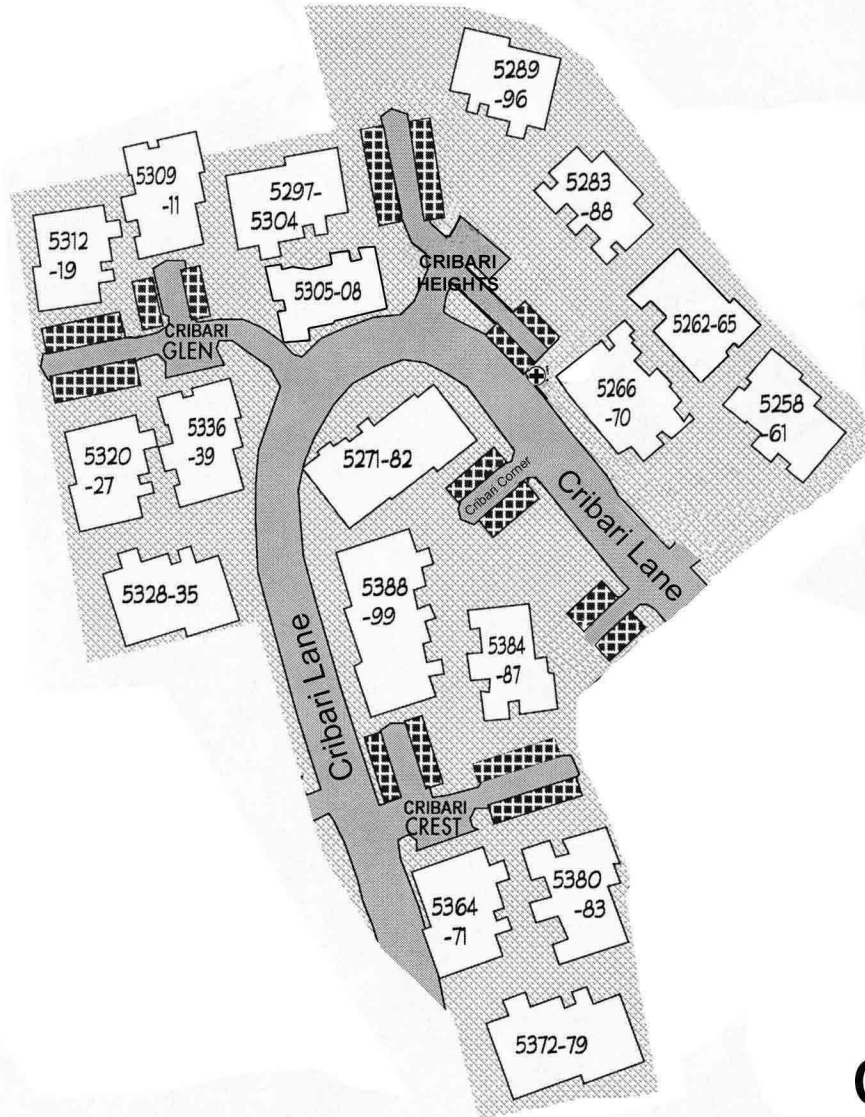

Rev. 10/2016
 N. Yannaccone

EPC Sector 03

Olivas South

⊕ Aid Station -
 between 8716 and 8717
 McCarty Ranch Road,
 behind dumpster shack

EPC Sector 04
Olivas West

(+) Aid Station - north end of Solera Drive, opposite 8635, beside dumpster shack.

EPC Sector 07

The Heights

⊕ Aid Station - opposite 8475 Grenache Court, behind dumpster shack.

EPC Sector 08

Montgomery South

⊕ Aid Station - behind dumpster enclosure
between 6303 and 6304 Blauer Lane

Rev. 4/2006
E. Stusnick

⊕ Aid Station - southeast end of golf cart shed in west parking lot of Cribari Center.

Rev. 4/2006
E. Stusnick

EPC Sector 15

Cribari West

Rev. 4/2006
E. Stusnick

⊕ Aid Station - against back wall of golf shed beside Cribari Lane halfway between Cribari Court and Cribari Dell.

Rev. 4/11/17
 Nick Yannaccone

EPC Sector 16

Cribari North

Aid Station - East end of the Cribari Heights carport, immediately adjacent to guest parking spaces.

EPC Sector 17

Cribari Northeast

⊕ Aid Station - east end of carport in front of 5186 Cribari Knolls