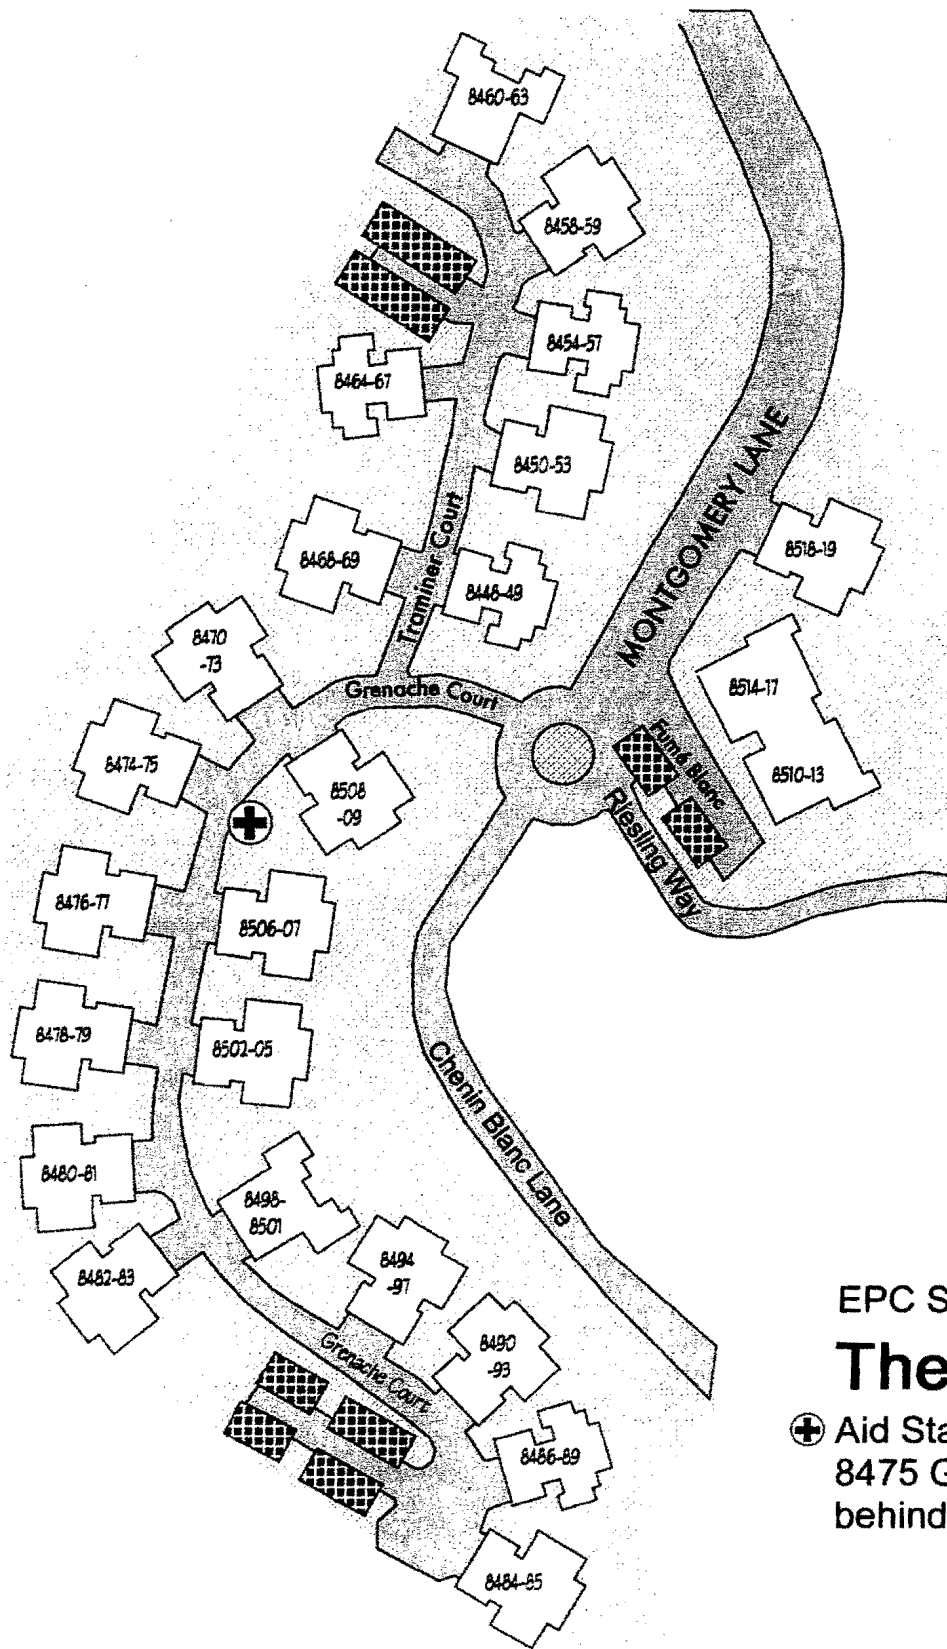

Rev. 10/2016
 N. Yannaccone

EPC Sector 03

Olivas South

⊕ Aid Station -
 between 8716 and 8717
 McCarty Ranch Road,
 behind dumpster shack

EPC Sector 04
Olivas West

(+) Aid Station - north end of Solera Drive, opposite 8635, beside dumpster shack.

EPC Sector 05

Hermosa North

⊕ Aid Station - south end of dumpster shack east of 8096 Cabernet Court.

EPC Sector 06
Hermosa South

⊕ Aid Station - corner of
Chenin Blanc and
Sauvignon, opposite
8407, behind carport

EPC Sector 07

The Heights

⊕ Aid Station - opposite 8475 Grenache Court, behind dumpster shack.

EPC Sector 08

Montgomery South

⊕ Aid Station - behind dumpster enclosure
between 6303 and 6304 Blauer Lane

Rev. 4/2006
E. Stusnick

EPC Sector 25

Valle Vista

- ⊕ Aid Station - opposite 9018 Village View Drive, beside dumpster enclosure at the eastern intersection of Village View Drive and Village View Loop.