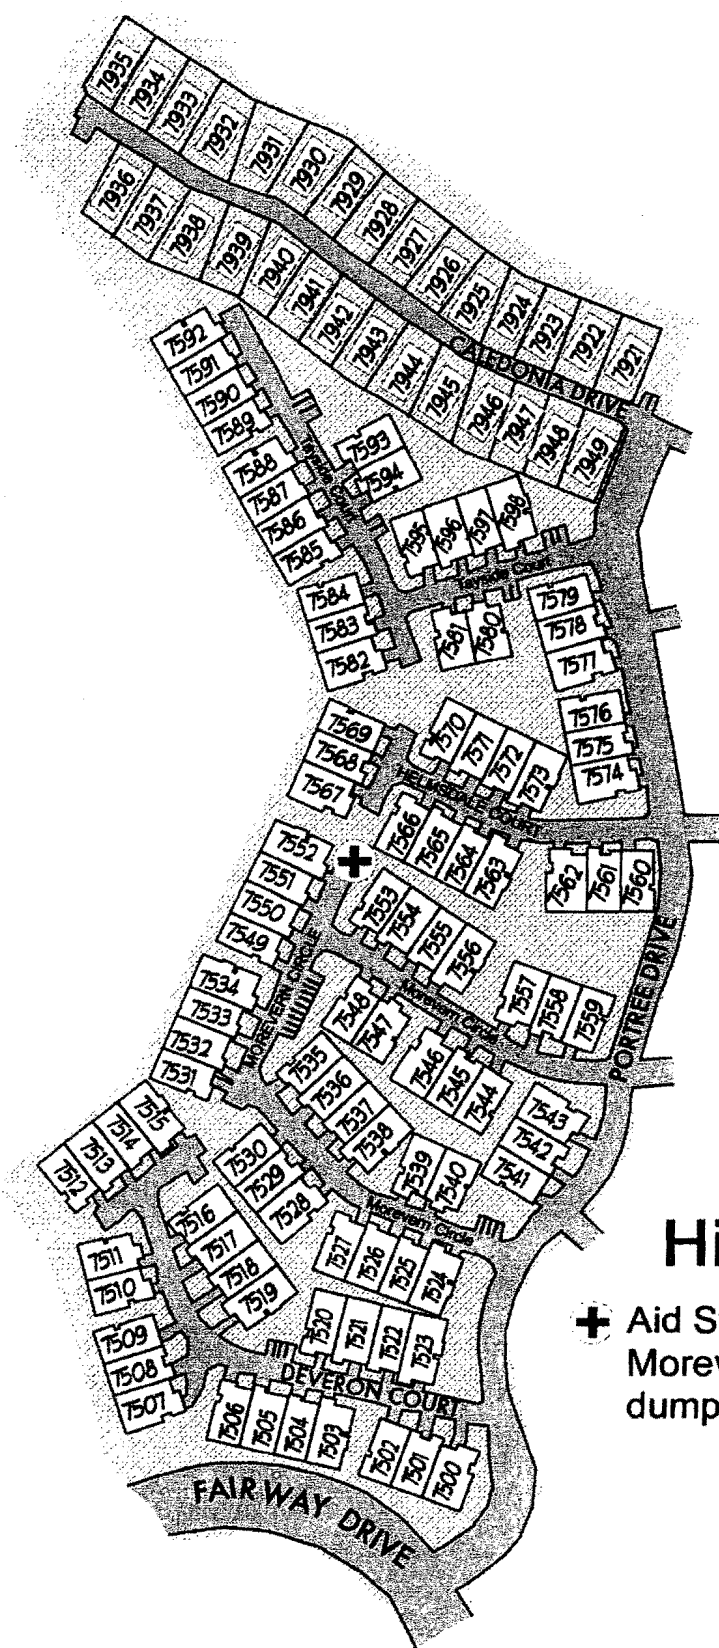

EPC Sector 22

Highland West

+ Aid Station - north end of Morevern Circle, beside dumpster shack opposite 7552.