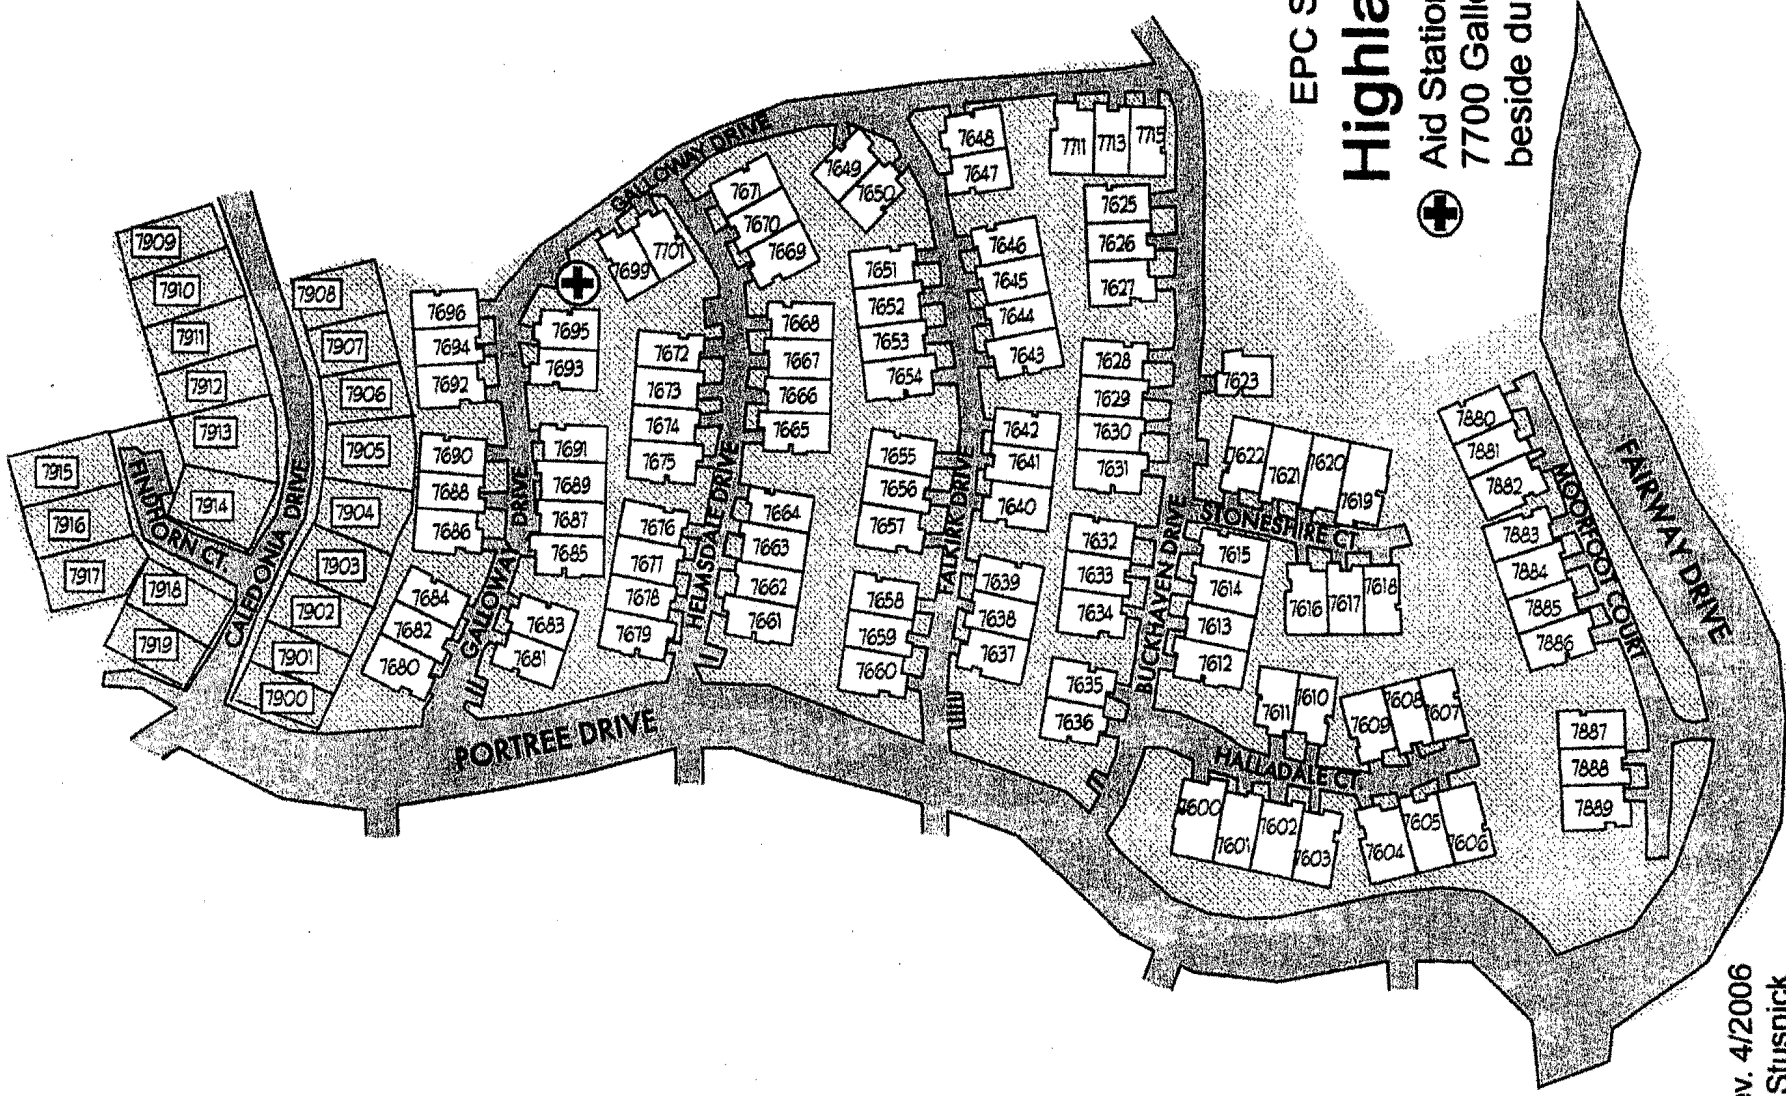

EPC Sector 05

Hermosa North

⊕ Aid Station - south end of dumpster shack east of 8096 Cabernet Court.

EPC Sector 06
Hermosa South

⊕ Aid Station - corner of
Chenin Blanc and
Sauvignon, opposite
8407, behind carport

⊕ Aid Station - opposite 7250 Via Mimosa,
between two car ports.

EPC Sector 20

Verano West

Rev. 4/2006
E. Stusnick

⊕ Aid Station - opposite 7059 Via Belmonte, beside dumpster shack.

EPC Sector 21

Verano East

⊕ Aid Station - opposite 7364 Via Montecitos, behind dumpster enclosure at second intersection of Via Laguna and Via Montecitos.

EPC Sector 22

Highland West

+ Aid Station - north end of Morevern Circle, beside dumpster shack opposite 7552.

EPC Sector 25

Valle Vista

- ⊕ Aid Station - opposite 9018 Village View Drive, beside dumpster enclosure at the eastern intersection of Village View Drive and Village View Loop.