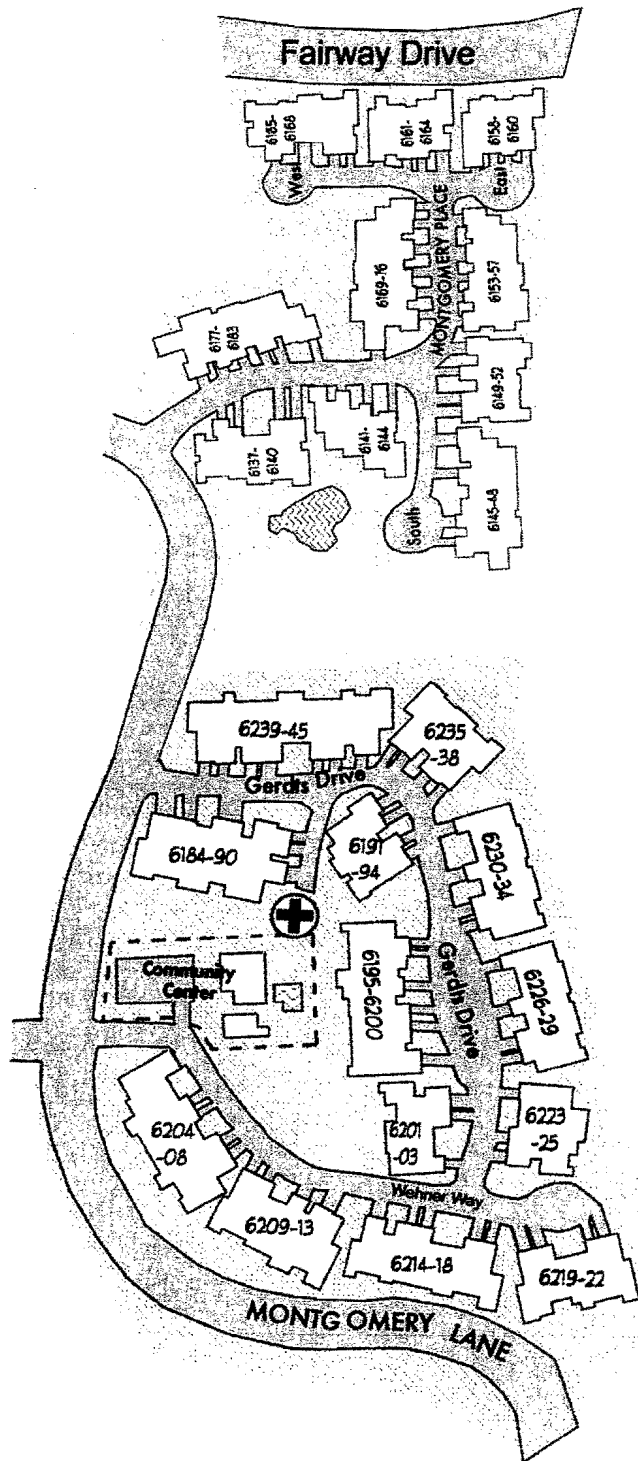

Rev. 10/2016
 N. Yannaccone

EPC Sector 03

Olivas South

⊕ Aid Station -
 between 8716 and 8717
 McCarty Ranch Road,
 behind dumpster shack

EPC Sector 04
Olivas West

(+) Aid Station - north end of Solera Drive, opposite 8635, beside dumpster shack.

EPC Sector 05

Hermosa North

⊕ Aid Station - south end of dumpster shack east of 8096 Cabernet Court.

EPC Sector 06
Hermosa South

⊕ Aid Station - corner of
Chenin Blanc and
Sauvignon, opposite
8407, behind carport

EPC Sector 07

The Heights

⊕ Aid Station - opposite 8475 Grenache Court, behind dumpster shack.

EPC Sector 08

Montgomery South

⊕ Aid Station - behind dumpster enclosure
between 6303 and 6304 Blauer Lane

Rev. 4/2006
E. Stusnick

EPC Sector 09

Montgomery East

⊕ Aid Station - end of lane opposite 6241 Gerds Drive, behind dumpster enclosure

Rev. 4/2006
E. Stusnick

EPC Sector 10

Montgomery North

- ⊕ Aid Station - end of Montgomery Bend, behind dumpster enclosure, near 6048