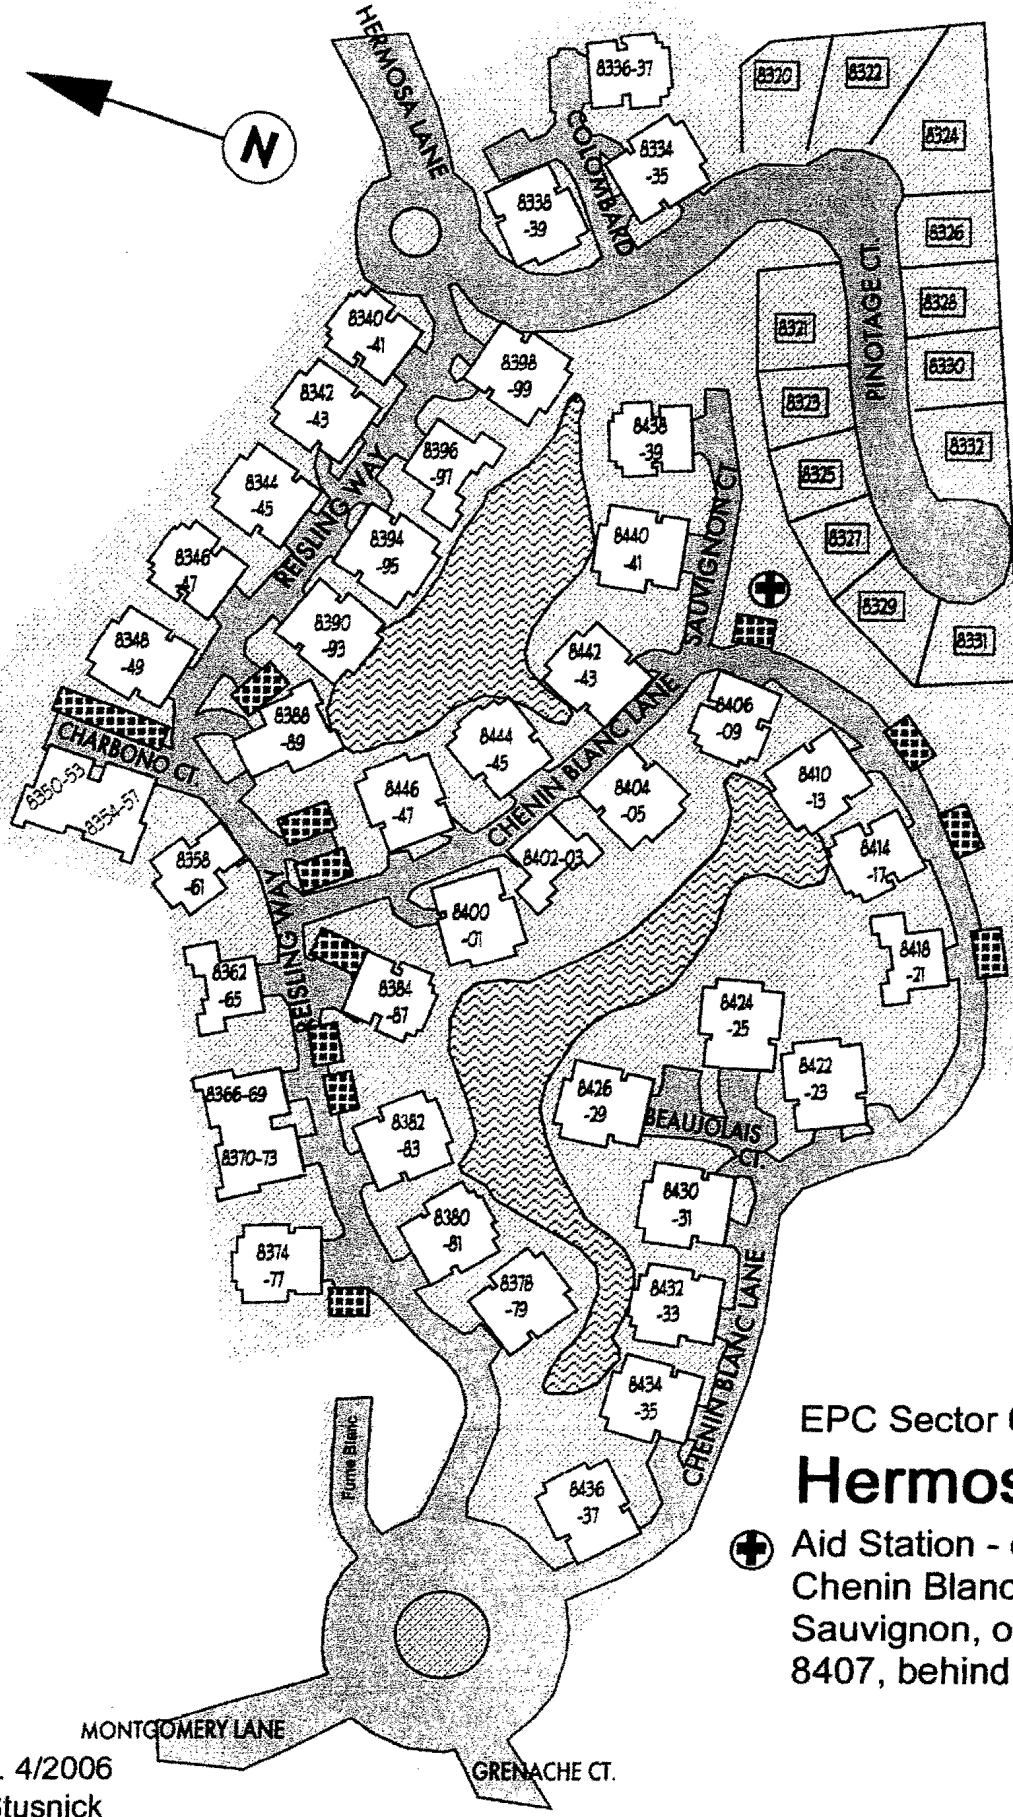

Rev. 10/2016
 N. Yannaccone

EPC Sector 03

Olivas South

⊕ Aid Station -
 between 8716 and 8717
 McCarty Ranch Road,
 behind dumpster shack

EPC Sector 04
Olivas West

(+) Aid Station - north end of Solera Drive, opposite 8635, beside dumpster shack.

EPC Sector 05

Hermosa North

⊕ Aid Station - south end of dumpster shack east of 8096 Cabernet Court.

EPC Sector 06
Hermosa South

⊕ Aid Station - corner of
Chenin Blanc and
Sauvignon, opposite
8407, behind carport

EPC Sector 07

The Heights

⊕ Aid Station - opposite 8475 Grenache Court, behind dumpster shack.

EPC Sector 08

Montgomery South

⊕ Aid Station - behind dumpster enclosure
between 6303 and 6304 Blauer Lane

Rev. 4/2006
E. Stusnick

EPC Sector 25

Valle Vista

- ⊕ Aid Station - opposite 9018 Village View Drive, beside dumpster enclosure at the eastern intersection of Village View Drive and Village View Loop.