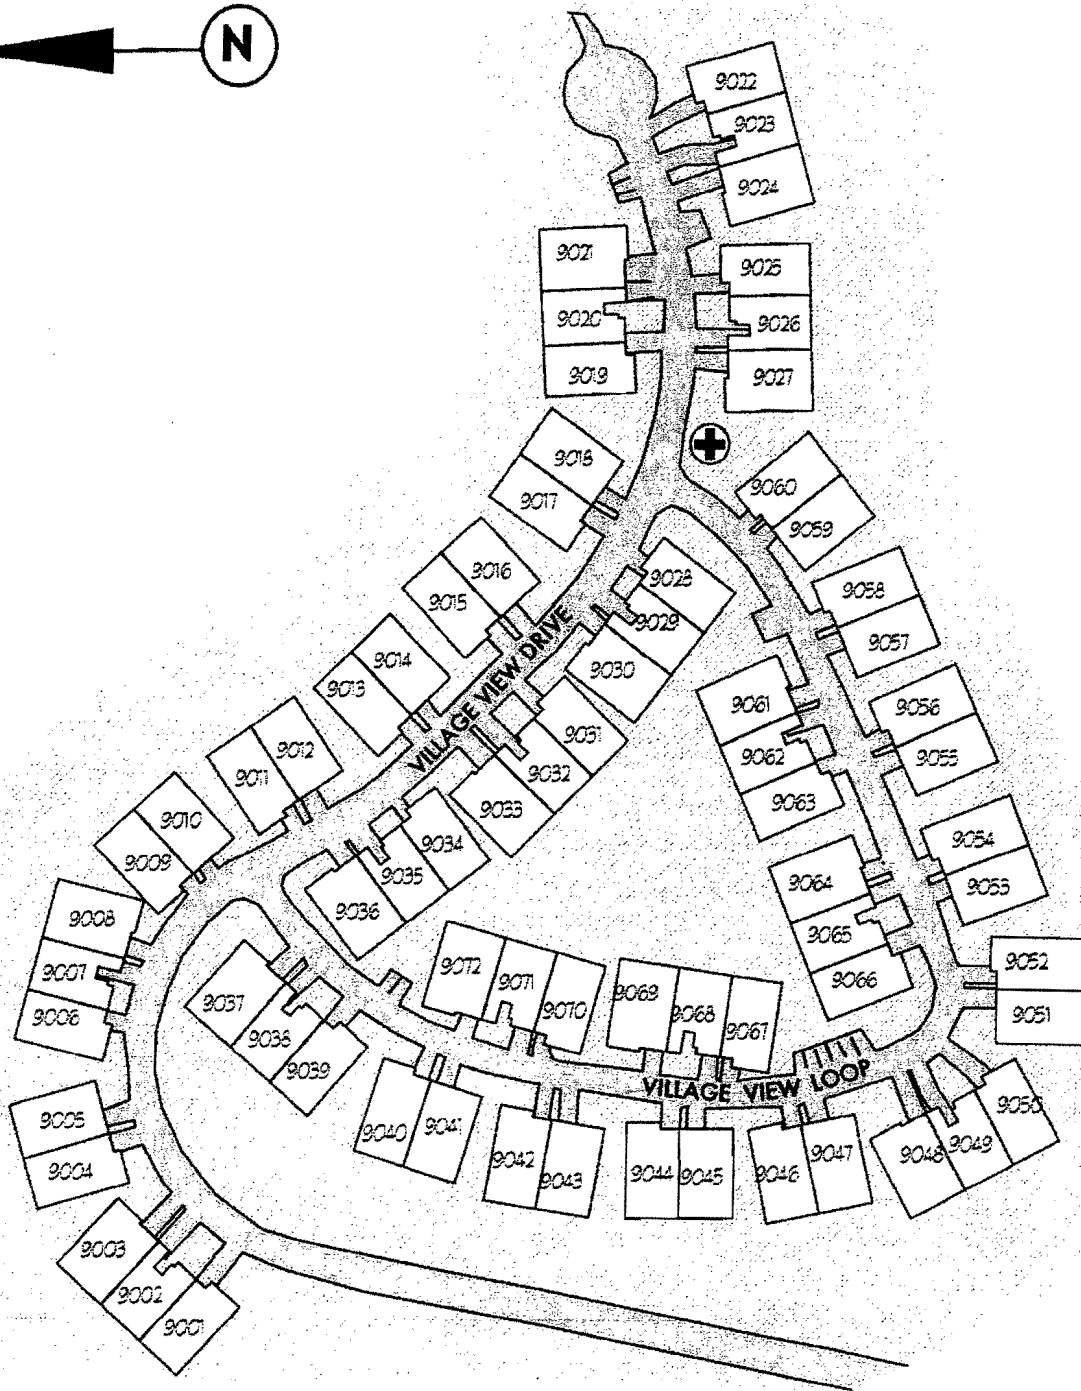

Rev. 10/2016
 N. Yannaccone

EPC Sector 03

Olivas South

⊕ Aid Station -
 between 8716 and 8717
 McCarty Ranch Road,
 behind dumpster shack

EPC Sector 04
Olivas West

(+) Aid Station - north end of Solera Drive, opposite 8635, beside dumpster shack.

EPC Sector 05

Hermosa North

⊕ Aid Station - south end of dumpster shack east of 8096 Cabernet Court.

EPC Sector 06
Hermosa South

⊕ Aid Station - corner of
Chenin Blanc and
Sauvignon, opposite
8407, behind carport

⊕ Aid Station - opposite 7364 Via Montecitos, behind dumpster enclosure at second intersection of Via Laguna and Via Montecitos.

EPC Sector 22

Highland West

+ Aid Station - north end of Morevern Circle, beside dumpster shack opposite 7552.

EPC Sector 25

Valle Vista

- ⊕ Aid Station - opposite 9018 Village View Drive, beside dumpster enclosure at the eastern intersection of Village View Drive and Village View Loop.