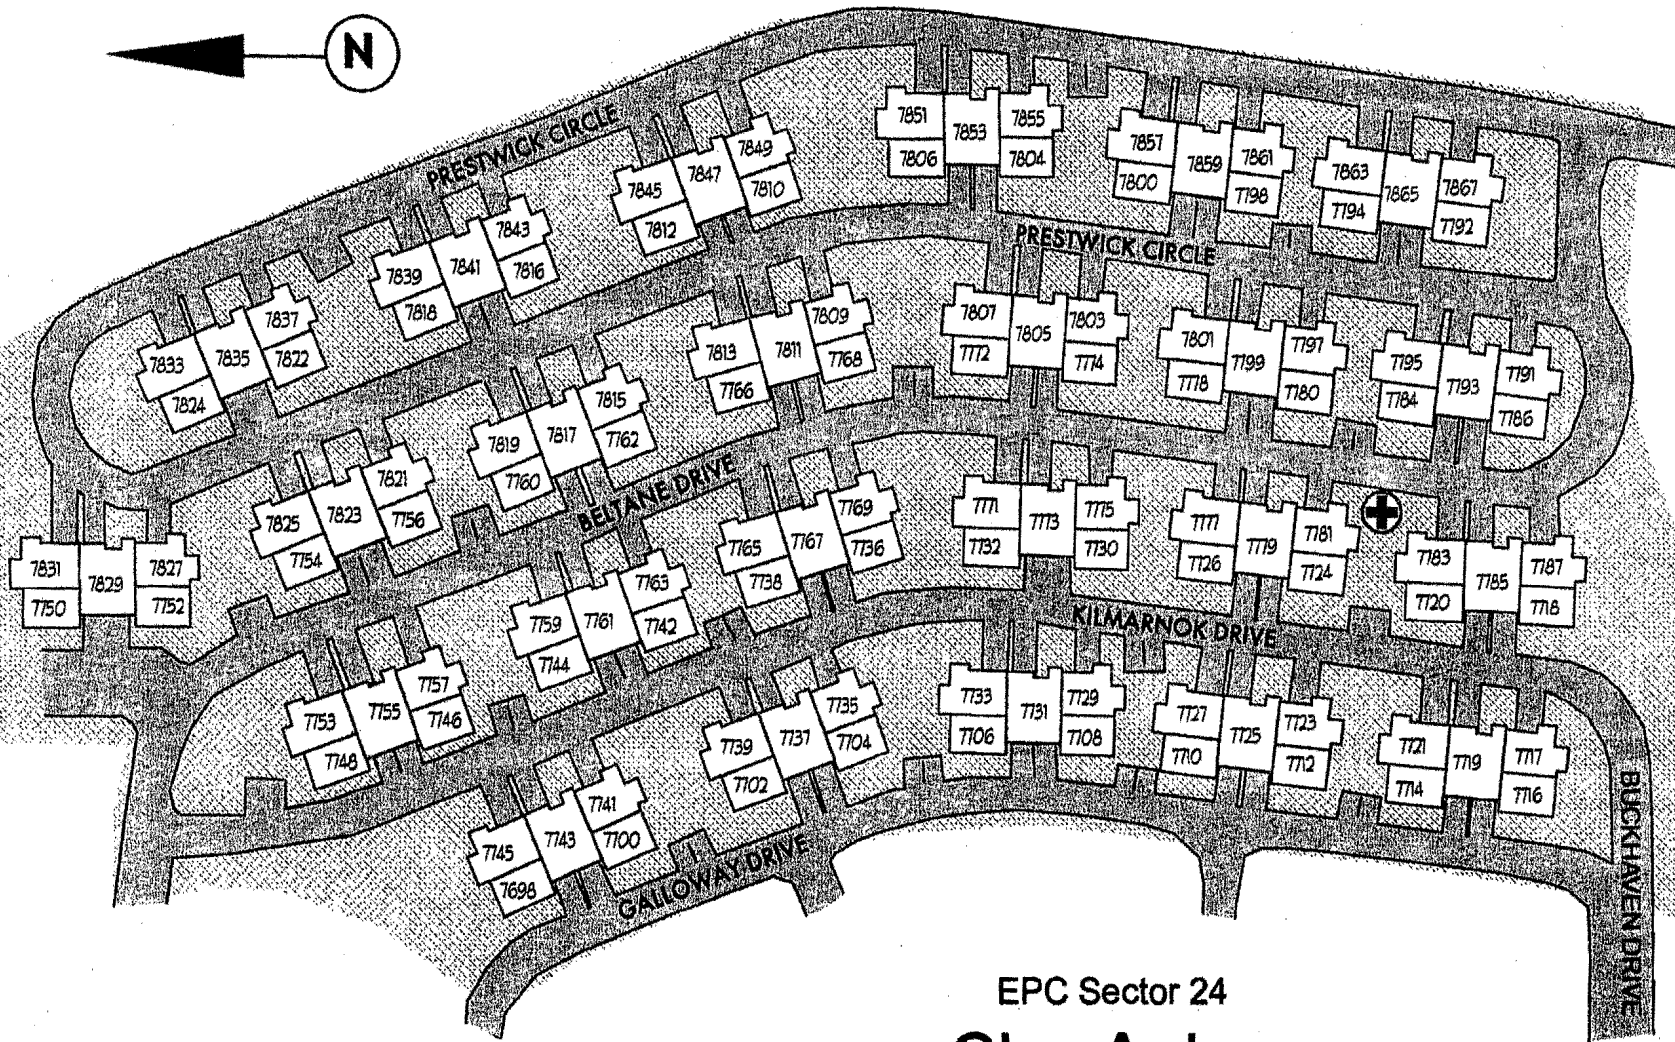

⊕ Aid Station - opposite 7250 Via Mimosa,
between two car ports.

EPC Sector 20

Verano West

Rev. 4/2006
E. Stusnick

⊕ Aid Station - opposite 7059 Via Belmonte, beside dumpster shack.

EPC Sector 21

Verano East

⊕ Aid Station - opposite 7364 Via Montecitos, behind dumpster enclosure at second intersection of Via Laguna and Via Montecitos.

EPC Sector 22

Highland West

+ Aid Station - north end of Morevern Circle, beside dumpster shack opposite 7552.

EPC Sector 23

Highland East

 Aid Station - opposite
7700 Galloway Drive,
beside dumpster shack.

EPC Sector 24

Glen Arden

⊕ Aid Station - south end of Beltane Drive,
between 7883 Beltane Drive and dumpster shack.

EPC Sector 25

Valle Vista

- ⊕ Aid Station - opposite 9018 Village View Drive, beside dumpster enclosure at the eastern intersection of Village View Drive and Village View Loop.