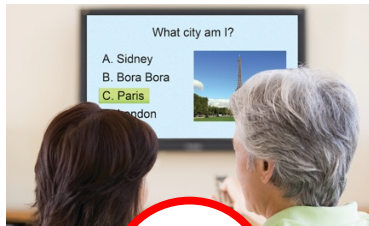

Easy-to-Read... Activity screens, weather/date orientation, holiday reminders, resident recognition, menus, events, 30-day calendar

TV Game Arcade

Play **bingo**, **trivia**, **crossword puzzles** and **word search** puzzles all on your Large Screen TV! Play at your own pace with the included remote control that allows the game operator to advance the game along at any pace.

TelAgenda TV Bingo

Play Cruise ship-style Bingo! Announces the bingo numbers displayed on the screen in a large and easy-to-read format. Use remote control to manually draw the numbers, or automatically draw the numbers on an adjustable timer