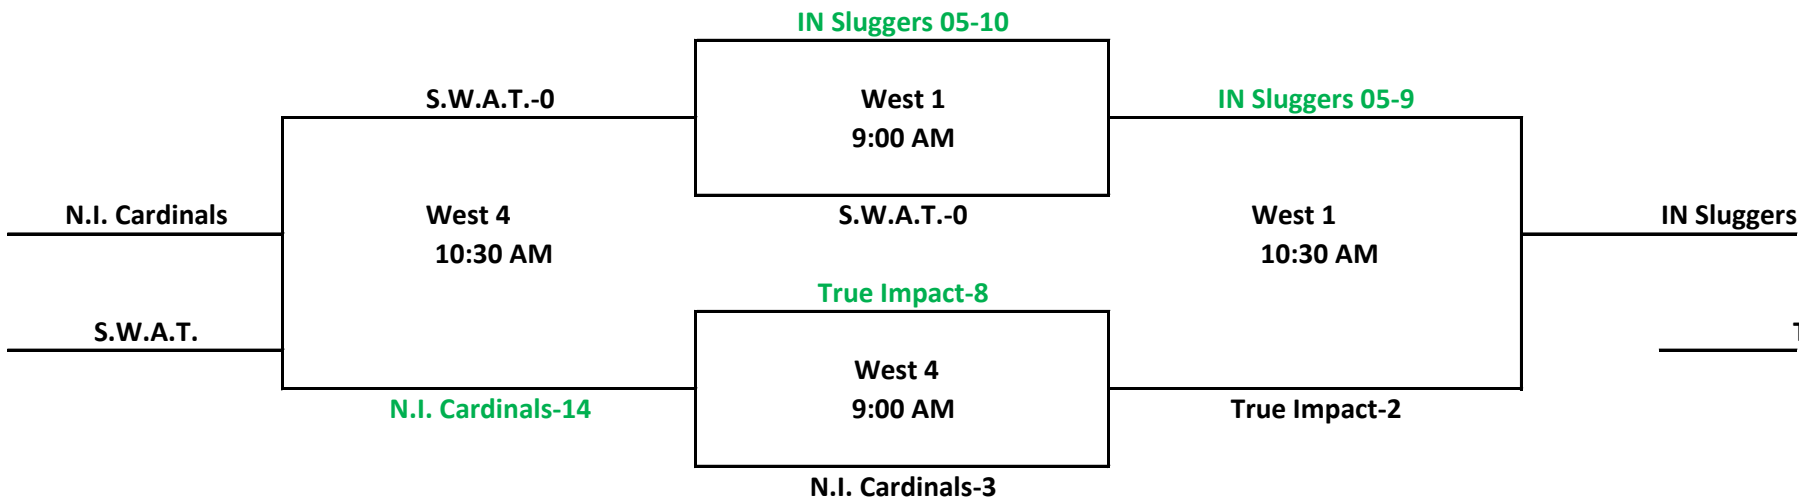

NSA THE SHOOT OUT
13-Apr-19

14U POOL

ALL POOL GAMES ARE 1 HOUR 15 MINUTES FINISH THE INNING. MUST HAVE A WINNER

True Impact