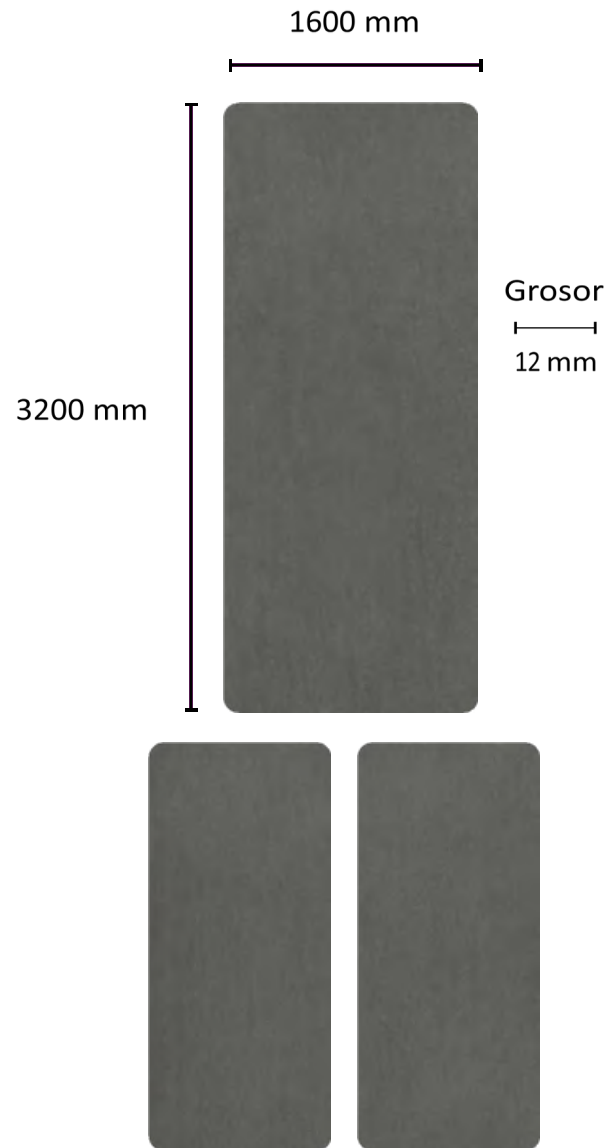

D-STONE®
PREMIUM STONE SOLUTION

Sandy Grey Dark

Acabado:

Mate Color Body

Secuencia Facial:

A B