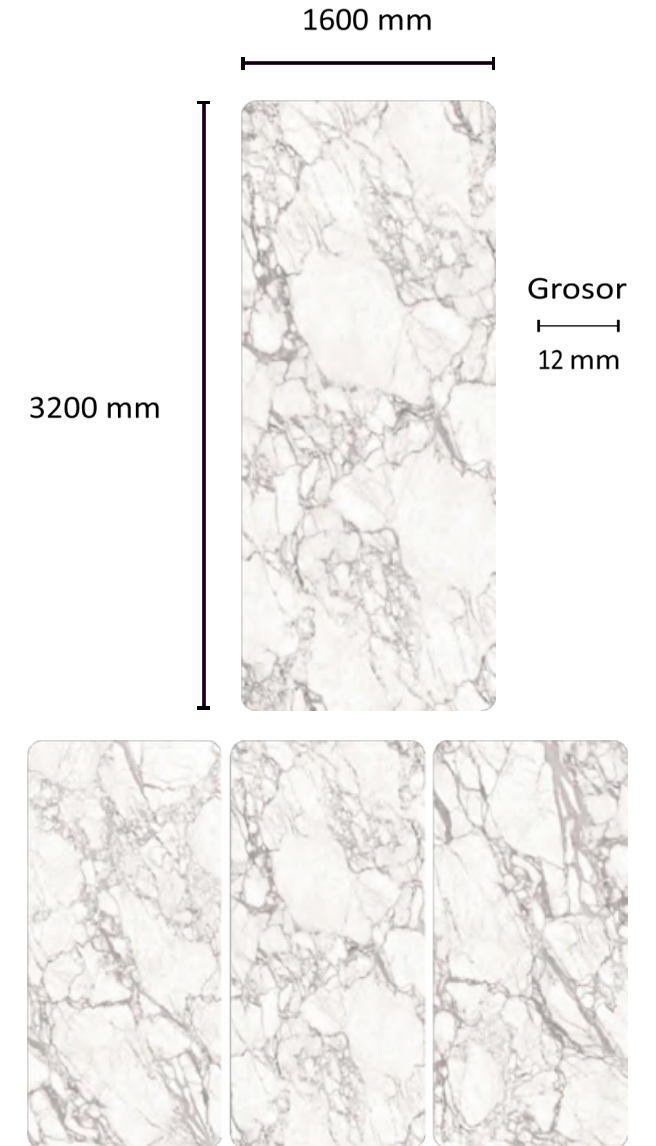

D-STONE®
PREMIUM STONE SOLUTION

Statuario White

Acabado: **Mate**

Secuencia Facial: **A B C**