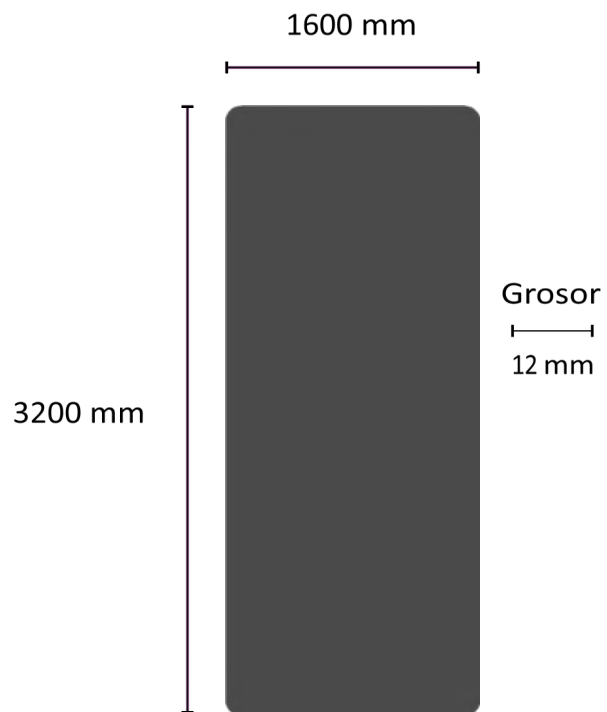

D-STONE®
PREMIUM STONE SOLUTION

Extreme Grey

Acabado:

Pulido Full Body

Secuencia Facial:

A B C