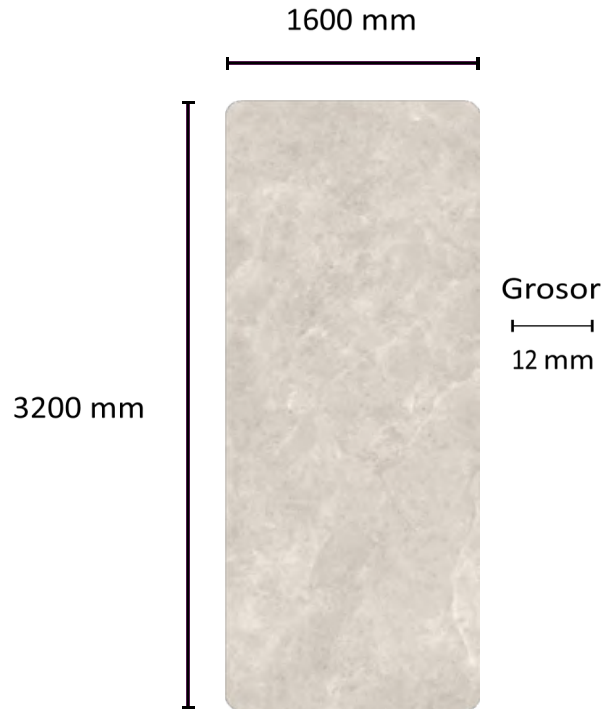

D-STONE®
PREMIUM STONE SOLUTION

Platinum Leica

Acabado:

Mate Color Body

Secuencia Facial:

A B C