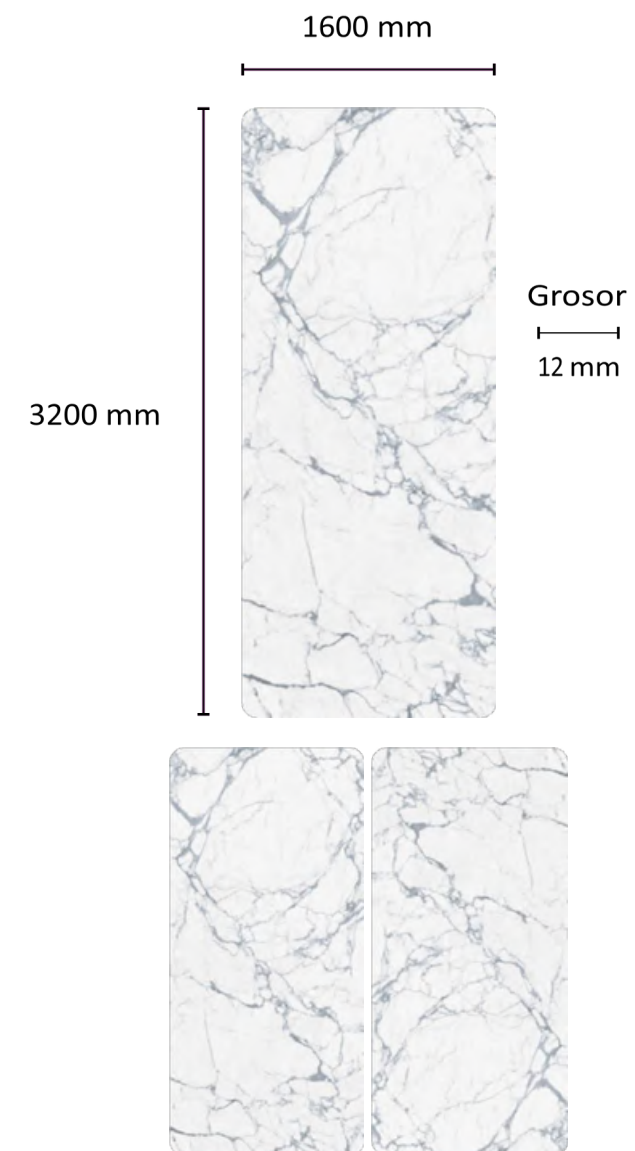

D-STONE®
PREMIUM STONE SOLUTION

Venus White

Acabado: **Pulido Suave Full Body Traslúcido**

Secuencia Facial:

A B