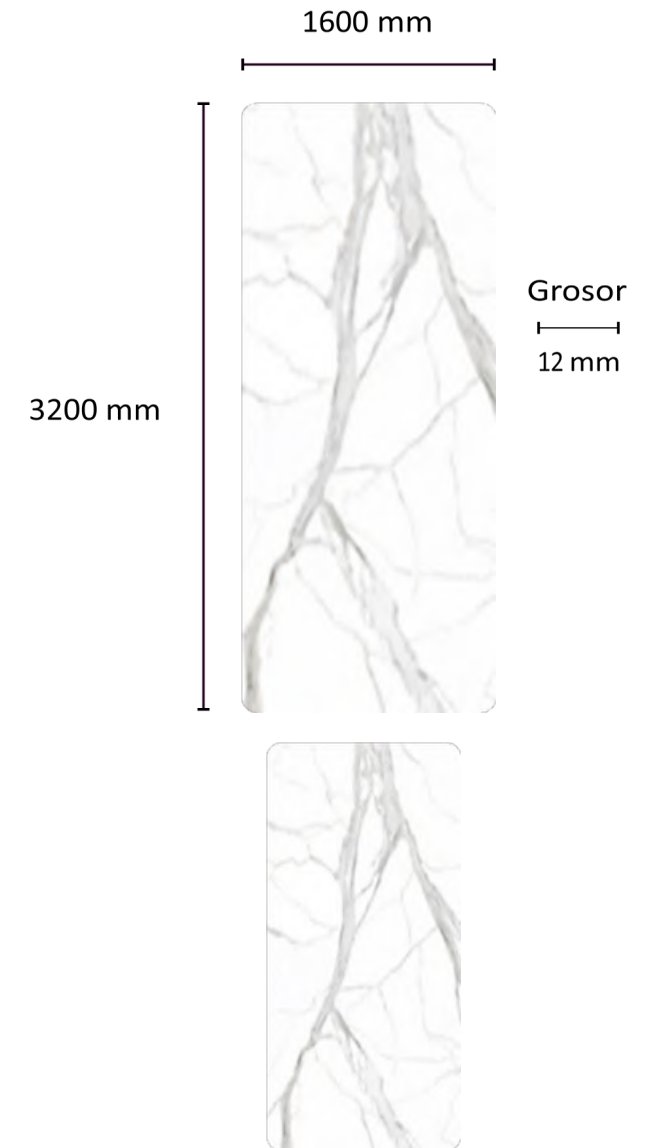

D-STONE®
PREMIUM STONE SOLUTION

Gentleman White

Acabado: **Mate Full Body**

Secuencia Facial: **U**