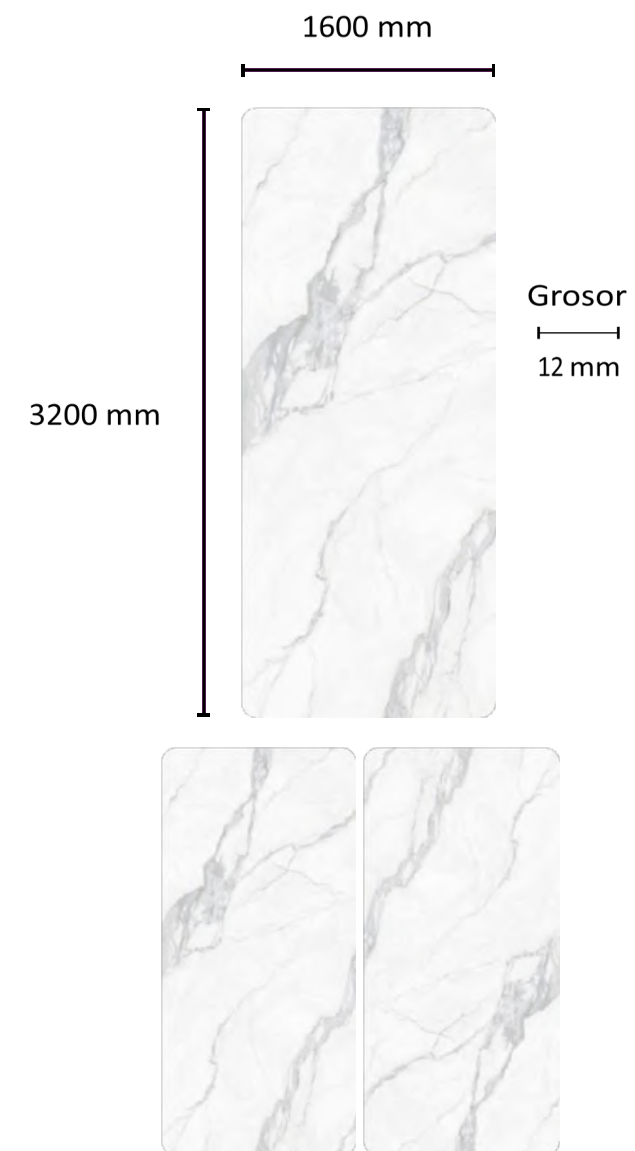

D-STONE®
PREMIUM STONE SOLUTION

Athena White

Acabado: **Pulido Suave Full Body Traslúcido**

Secuencia Facial:

A B