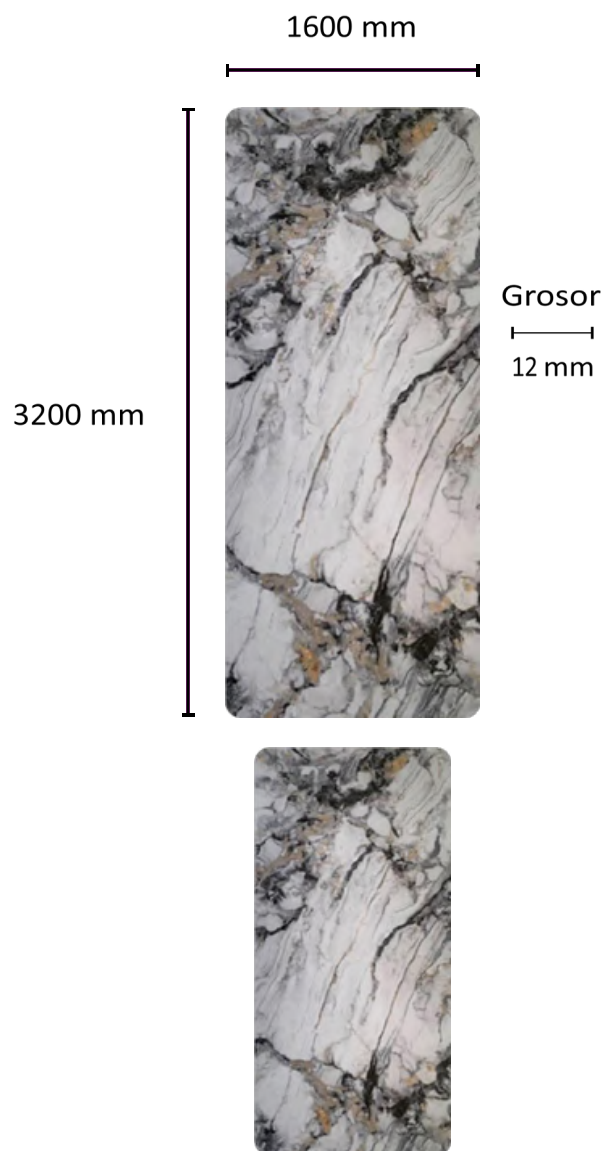

D-STONE®
PREMIUM STONE SOLUTION

Artic Ocean

Acabado: **Mate Full Body**

Secuencia Facial: **U**