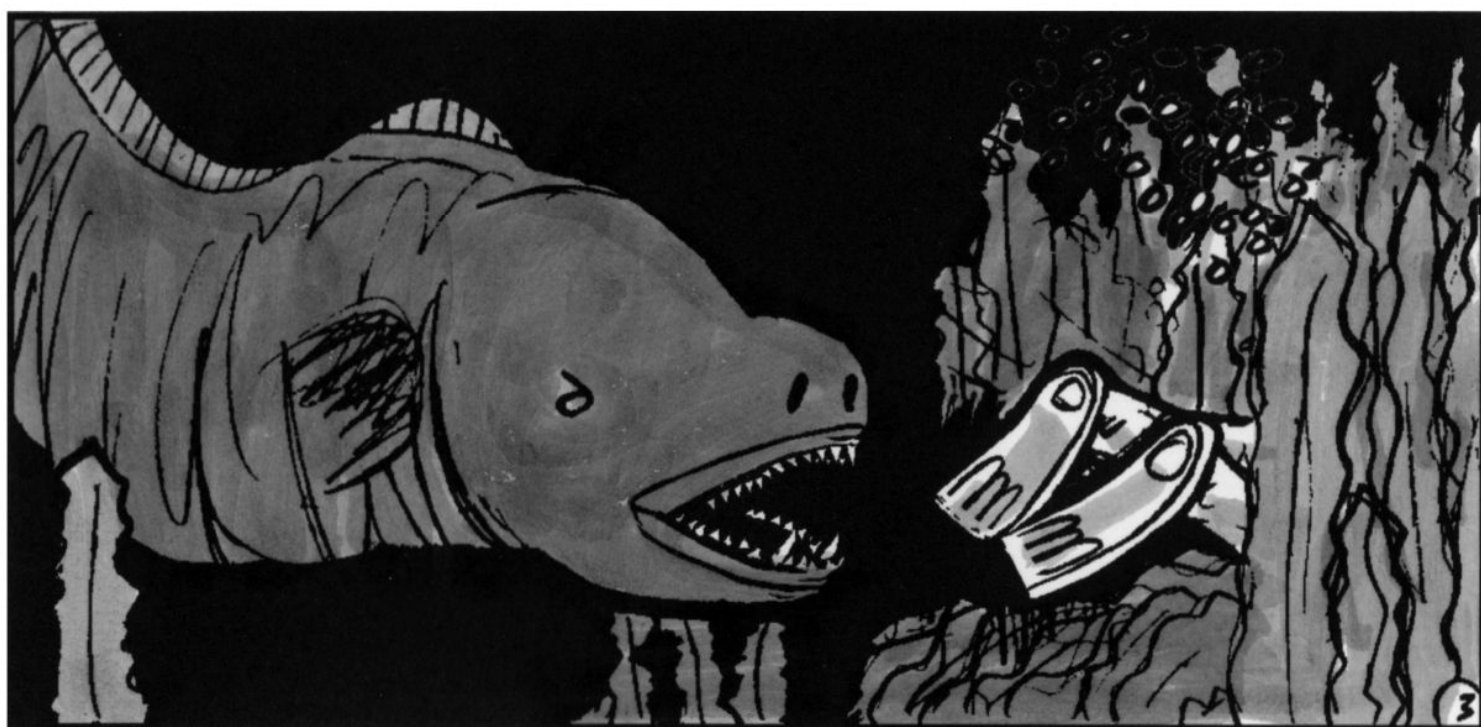

"How I Made My First Million"

We descended to a depth of 198 feet.

Discovery. The wreck of The Midas.

PJet

One large chest was retrieved.

Estimated take was \$2.65 million.

PJet