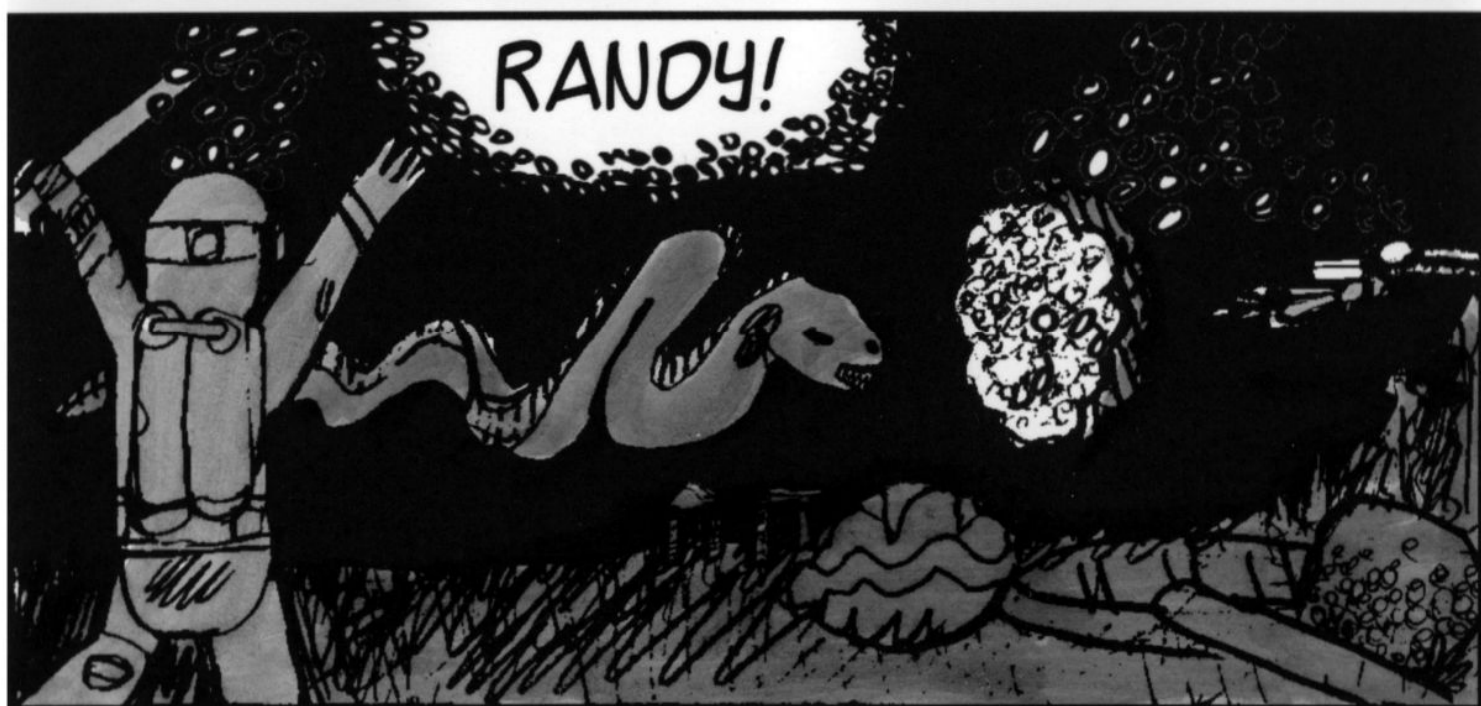

"How I Made My First Million"

We descended to a depth of 198 feet.

Discovery. The wreck of The Midas.

PJet

One large chest was retrieved.

Estimated take was \$2.65 million.

PJet