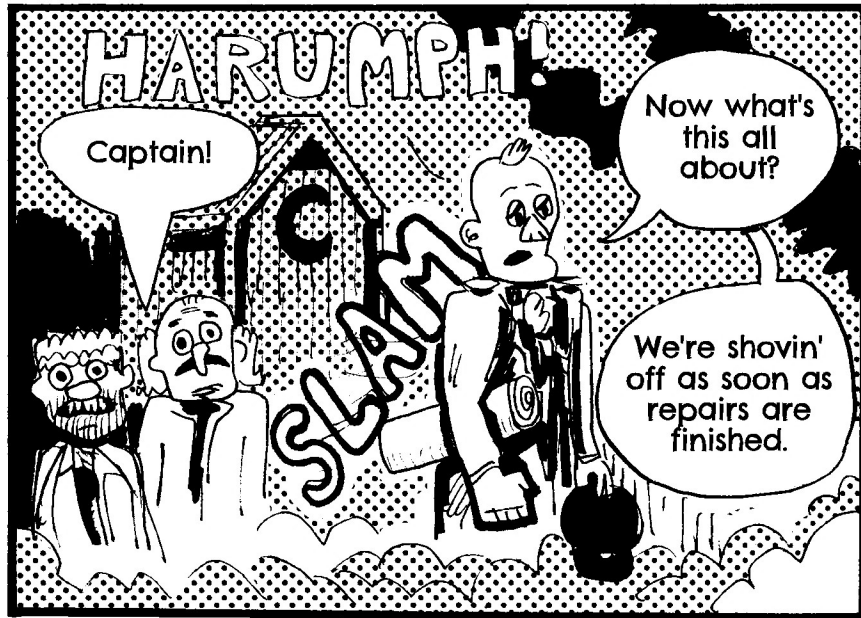

The Mermaid's Song

The Mermaid's Song

Bo la la la

When Love's light left this emerald shore, the sky darkened with sadness everlasting. The wind and rain came, all while my love was missing.

It's been so long since your embrace, that I've forgotten the lines of your face. Then my Loves returned, and I don't wonder. Now you'll STAY with me FOREVER! Ha!