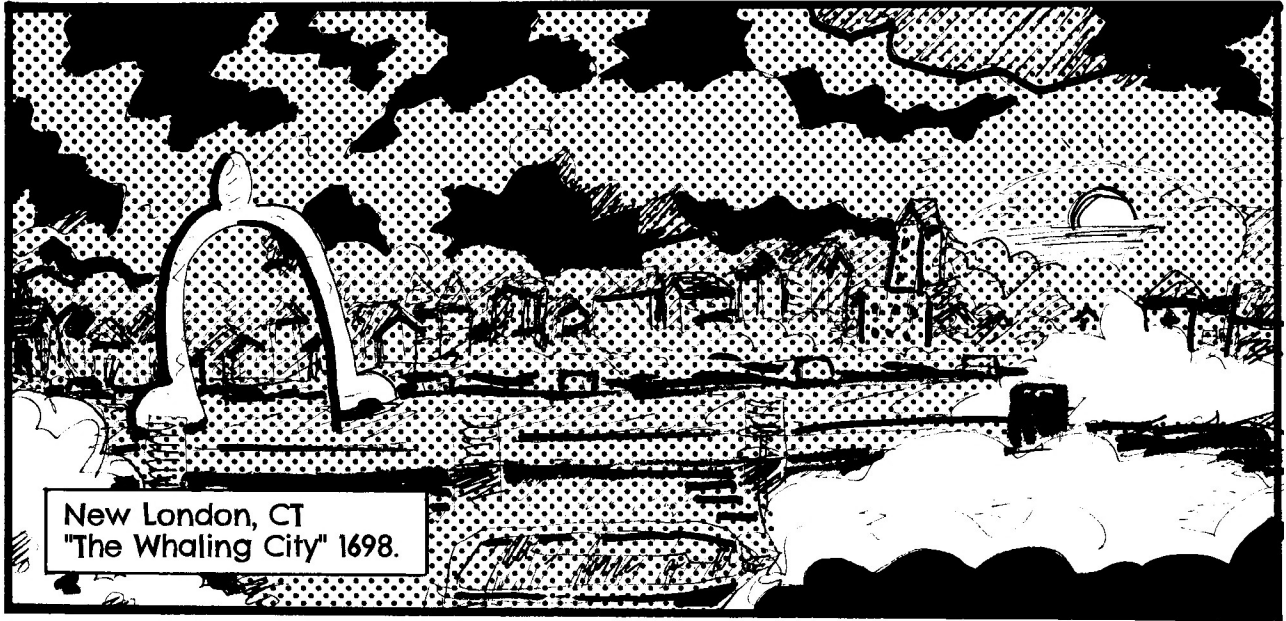

The Mermaid's Song

The Mermaid's Song

Bo la la la

When Love's light left this emerald shore, the sky darkened with sadness everlasting. The wind and rain came, all while my love was missing.

It's been so long since your embrace, that I've forgotten the lines of your face. Then my Loves returned, and I don't wonder. Now you'll STAY with me FOREVER! Ha!