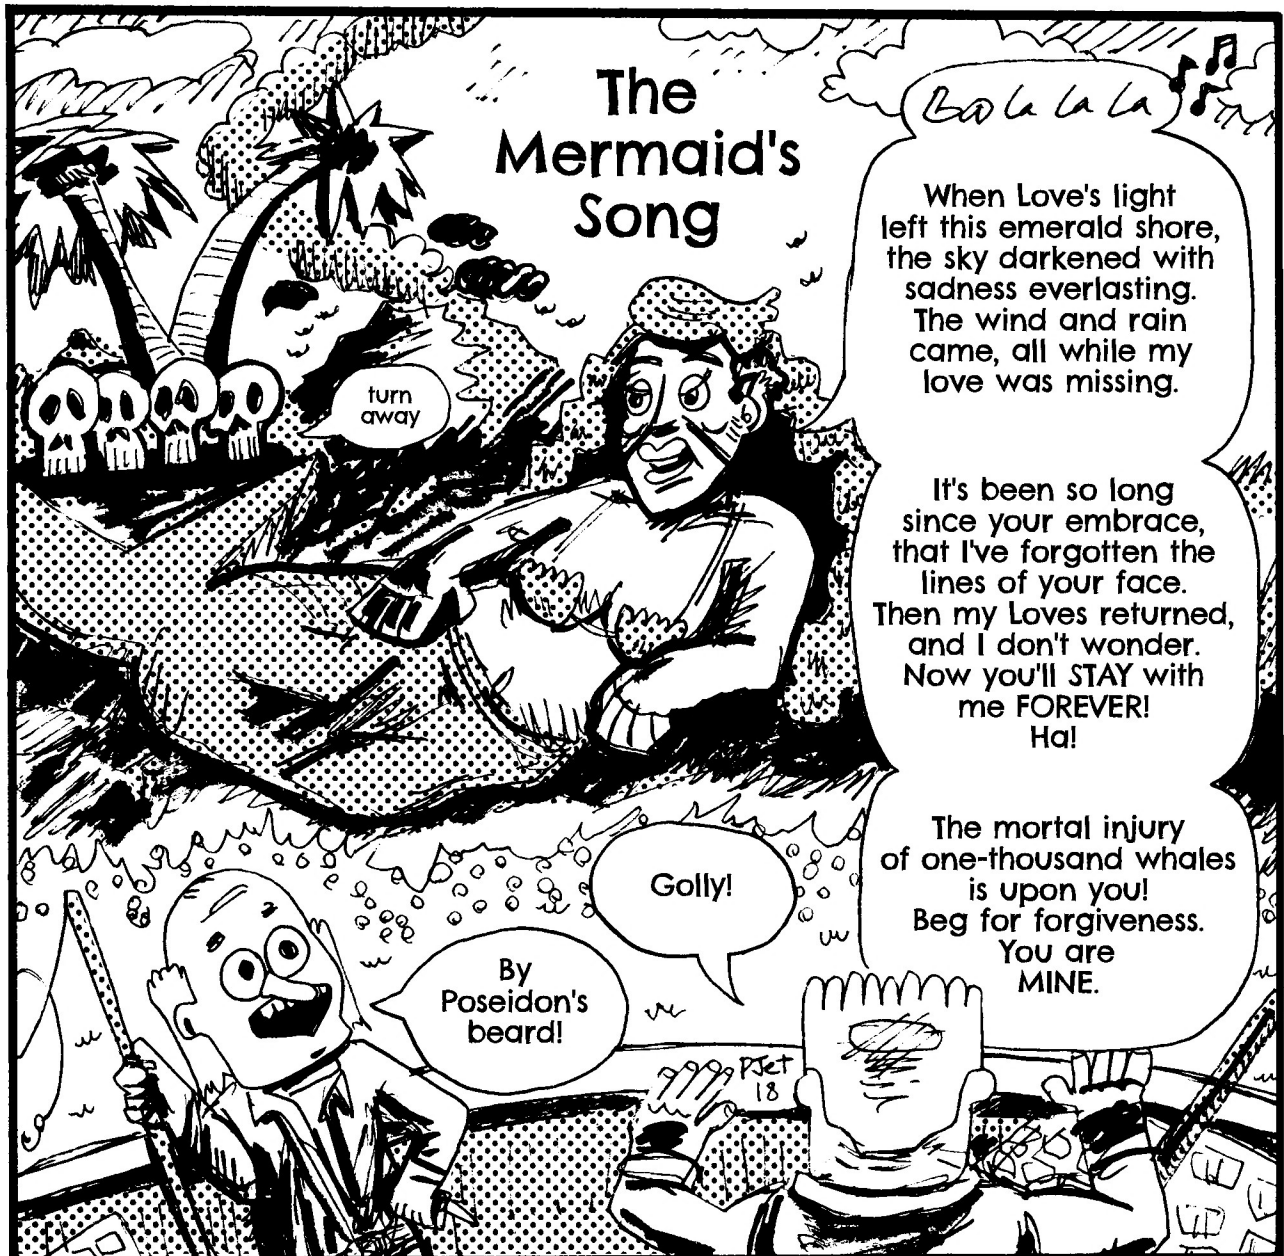

The Mermaid's Song

The Mermaid's Song

Bo la la la

When Love's light left this emerald shore, the sky darkened with sadness everlasting. The wind and rain came, all while my love was missing.

It's been so long since your embrace, that I've forgotten the lines of your face. Then my Loves returned, and I don't wonder. Now you'll STAY with me FOREVER! Ha!

The mortal injury of one-thousand whales is upon you! Beg for forgiveness. You are MINE.

Watch my dark majik at work

vengeance is at hand

La La La La

turn away

By Poseidon's beard!

Golly!

Pset 18