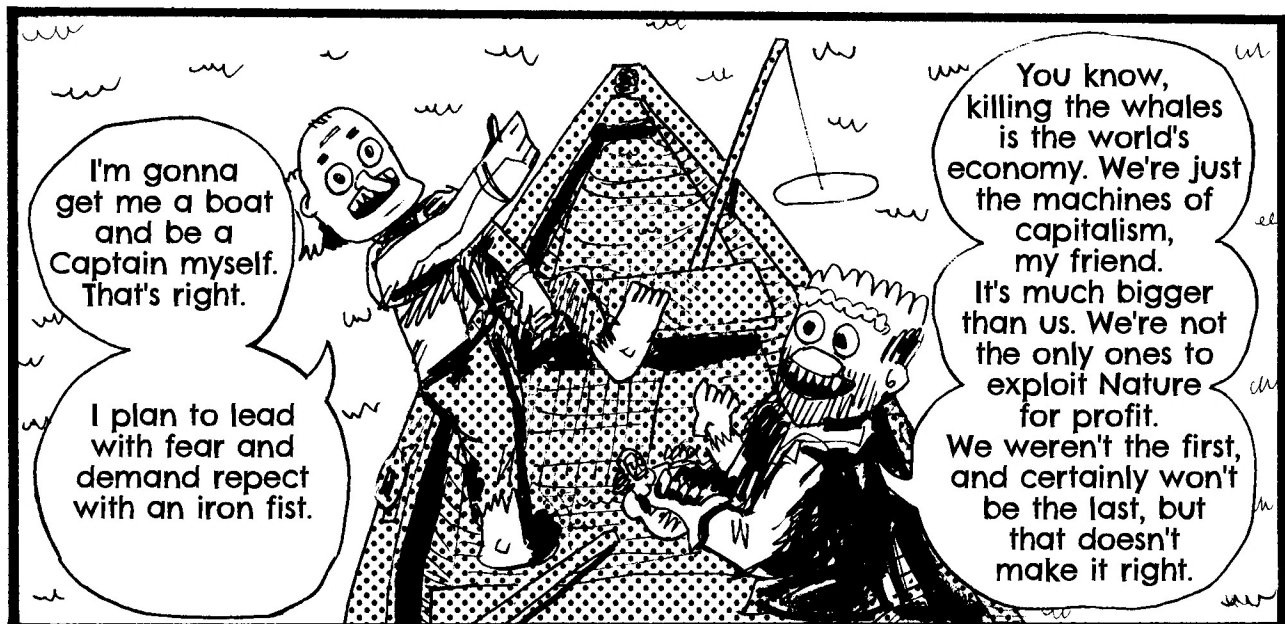

The Mermaid's Song

The Mermaid's Song

Bo la la la

When Love's light left this emerald shore, the sky darkened with sadness everlasting. The wind and rain came, all while my love was missing.

It's been so long since your embrace, that I've forgotten the lines of your face. Then my Loves returned, and I don't wonder. Now you'll STAY with me FOREVER! Ha!