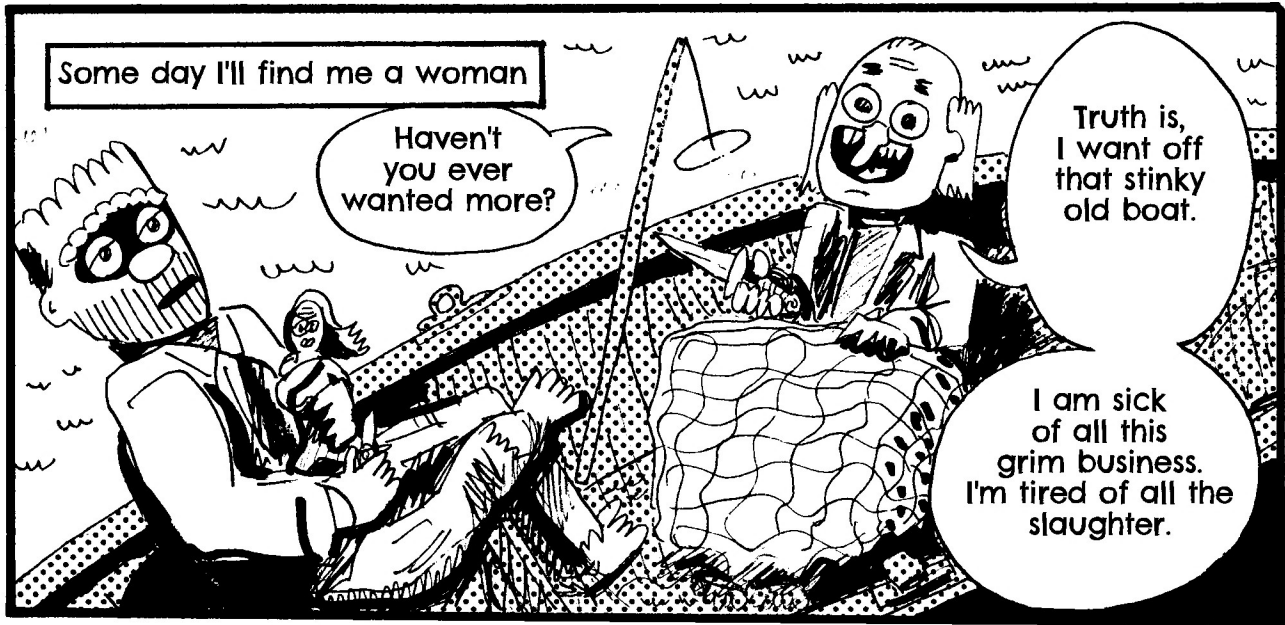

The Mermaid's Song

The Mermaid's Song

Bo la la la

When Love's light left this emerald shore, the sky darkened with sadness everlasting. The wind and rain came, all while my love was missing.

It's been so long since your embrace, that I've forgotten the lines of your face. Then my Loves returned, and I don't wonder. Now you'll STAY with me FOREVER! Ha!

The mortal injury of one-thousand whales is upon you! Beg for forgiveness. You are MINE.

Watch my dark majik at work

vengeance is at hand

La La La La

turn away

By Poseidon's beard!

Golly!

Pset 18