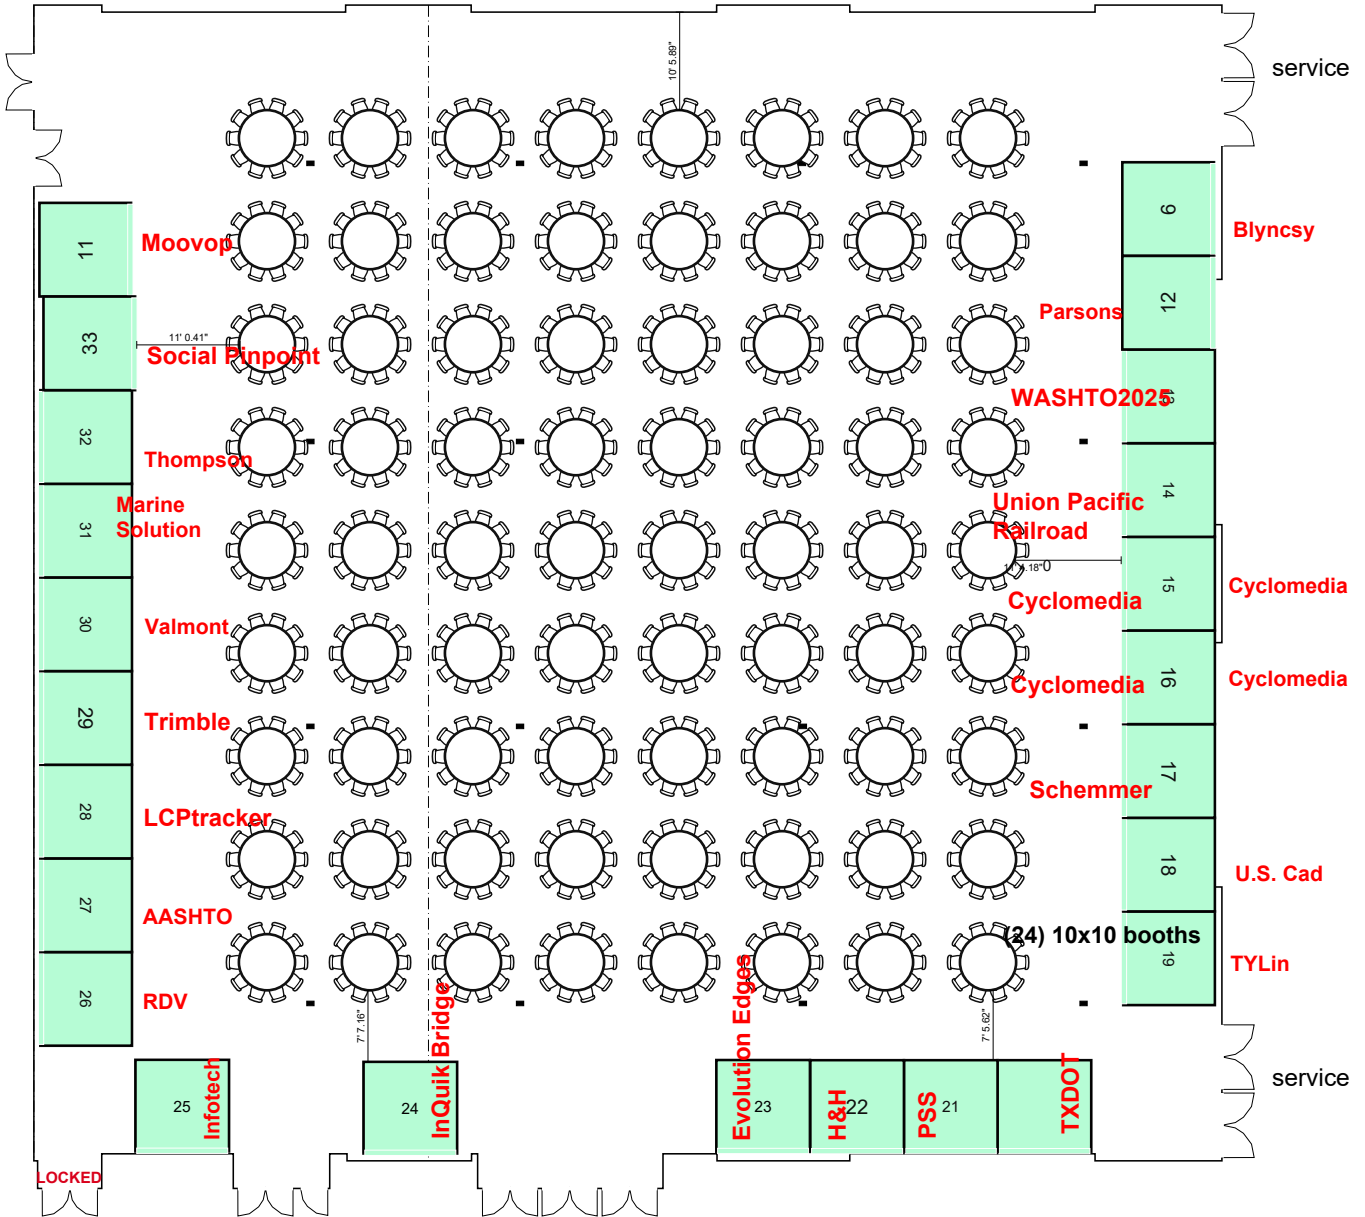

South Ballroom

SAMPLE

Seating for 720