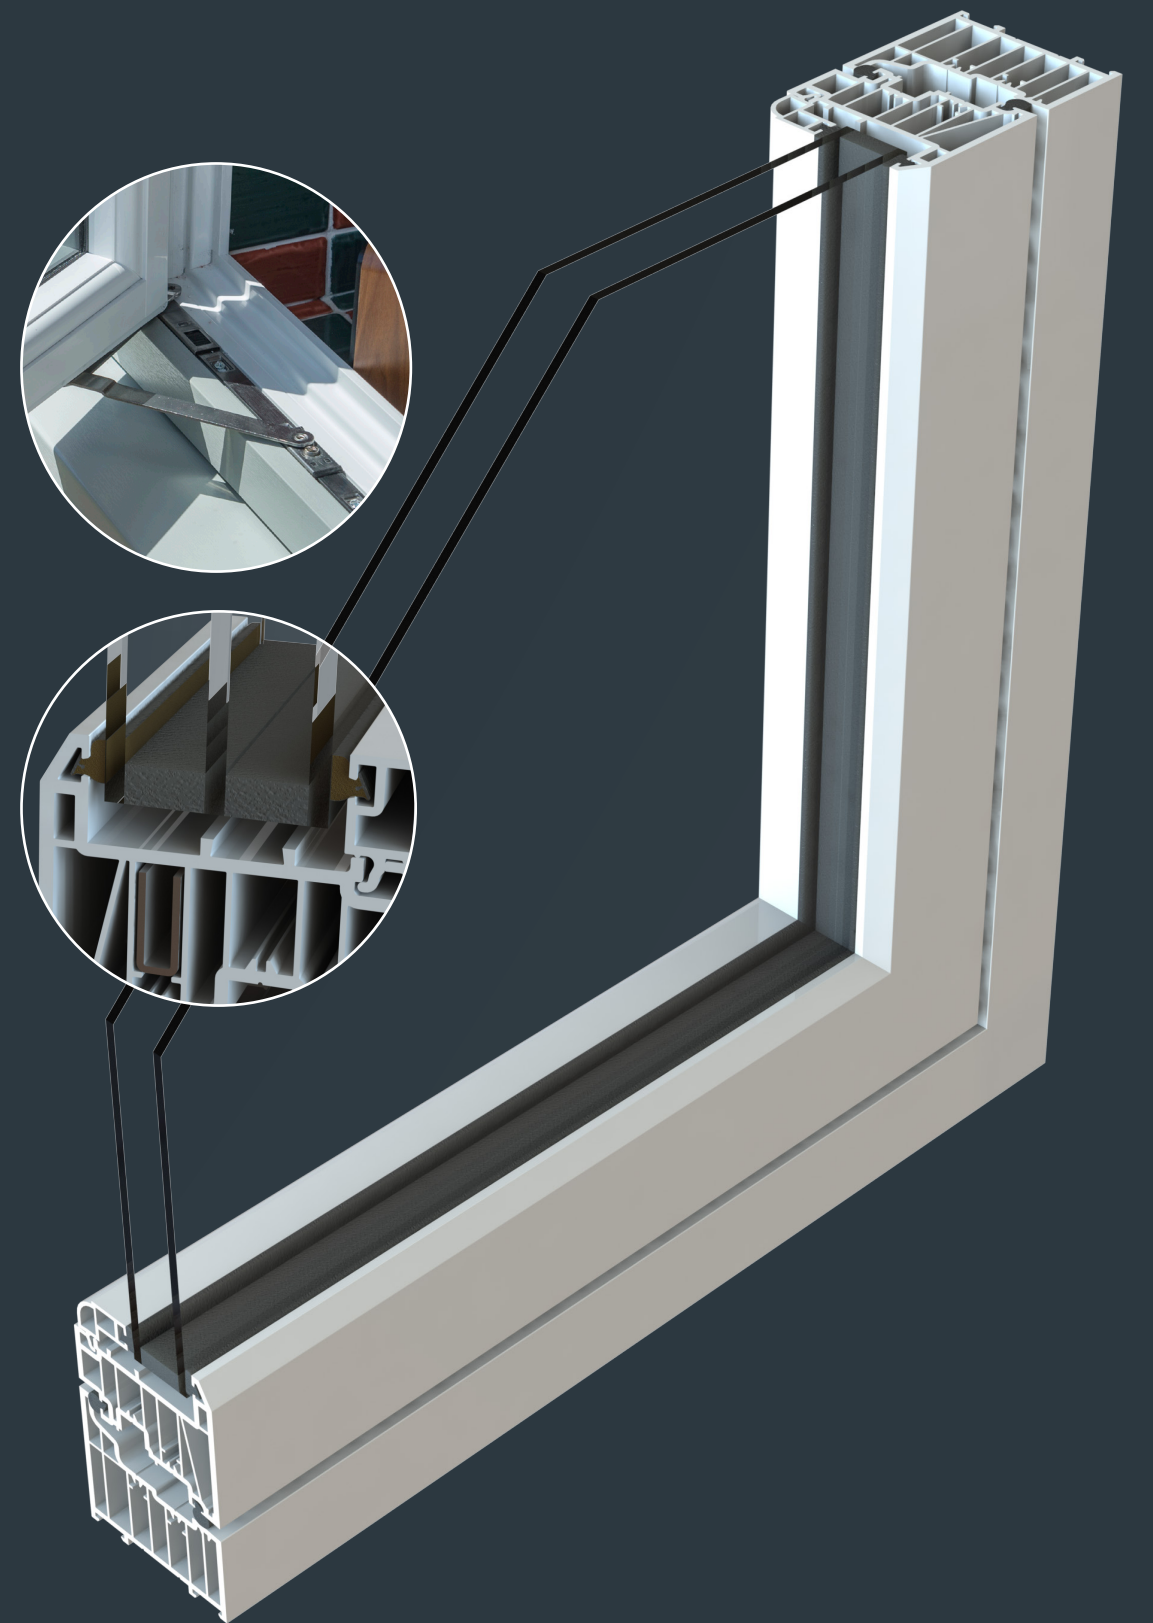

7 Chamber Design

Residence 7 has been engineered to meet current and anticipated future standards. Other window frames typically offer 3 or 5 chambers and are usually 70mm wide, R7 has 7 chambers and is 75mm wide, resulting in superior thermal, acoustic, strength and security performances.