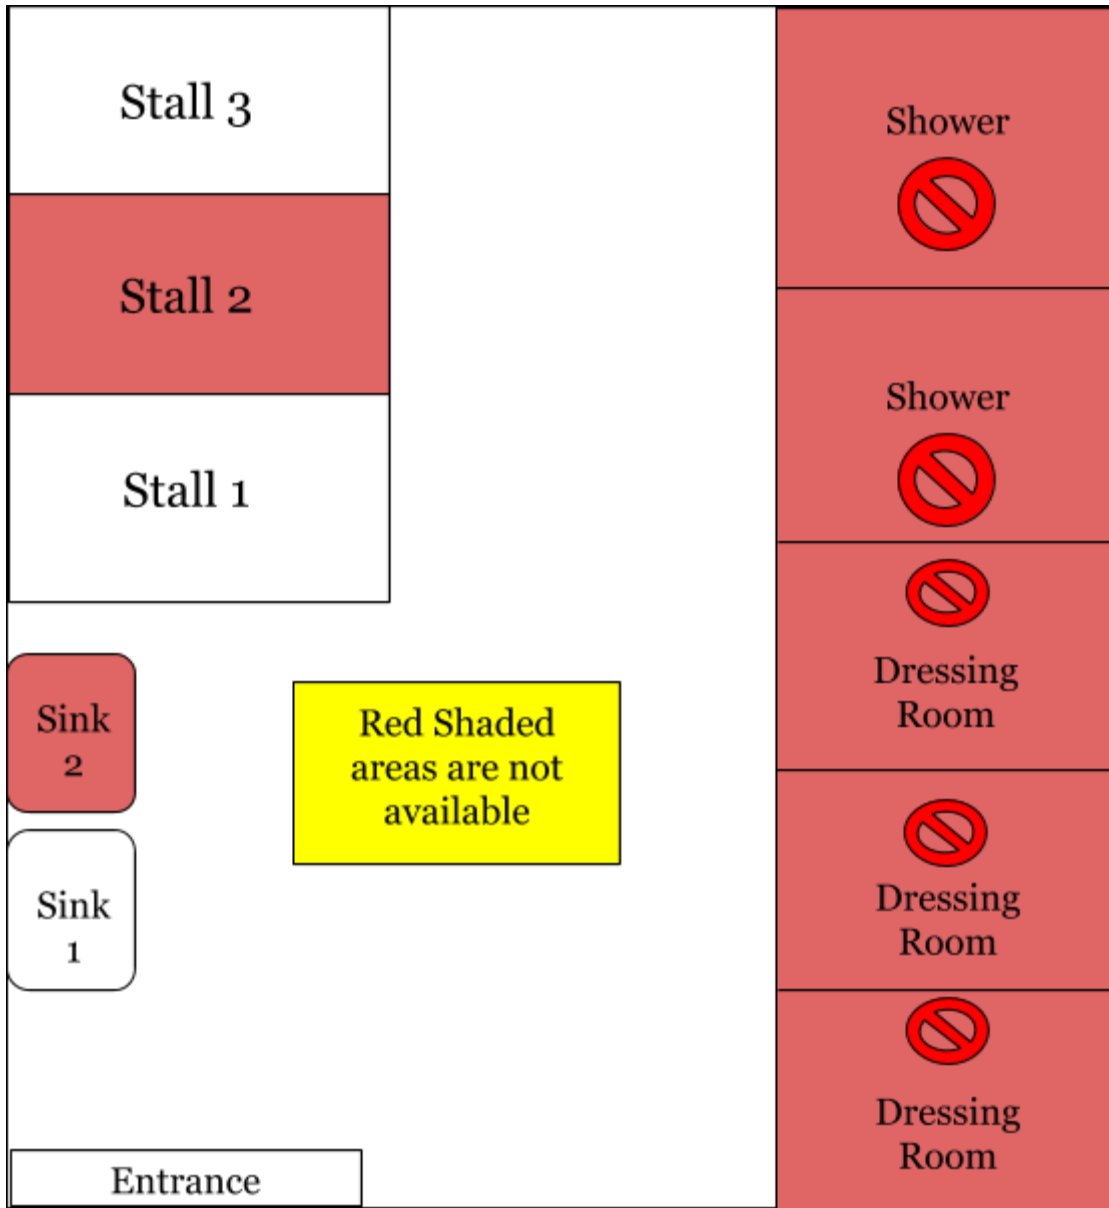

# Women's Restroom Rules

1. Please wear a mask in the restrooms. Thank you!
2. Only two stalls and 1 sink will be available to allow for social distancing.
3. Please remain at taped off distances. Red tape indicates spaces where people entering to use the restrooms may stand.
4. Blue tape indicates those leaving the restroom and using the sink.
5. There will be no hanging out in the restrooms allowed.
6. Showers and changing stalls will not be open for use so please come prepared.

# Women's Restroom Layout

# **Men's Restroom Rules**

1. Please wear a mask in the restrooms. Thank you!
2. Only 1 stall, urinal, and sink will be available to allow for social distancing.
3. Please remain at taped off distances. Red tape indicates spaces where people entering to use the restrooms may stand.
4. Blue tape indicates those leaving the restroom and using the sink.
5. There will be no hanging out in the restrooms allowed.
6. Showers and changing stalls will not be open for use so please come prepared.

# Men's Restroom Layout