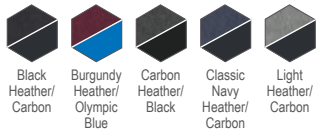

Sizes: S-5XL Also available: Ladies' (NE707W)

DEVON & JONES®

DG796W prime \$75.00
LADIES' NEW/BURY COLOURBLOCK MÉLANGE FLEECE FULL-ZIP

Sizes: XS-3XL Also available: Men's (DG796)

DEVON & JONES®

DG798 prime \$63.00
MEN'S NEW/BURY MÉLANGE FLEECE QUARTER-ZIP