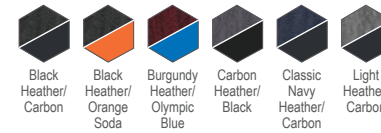

NORTH END

NE712 **new** $80.00
MEN'S FLUX 2.0 FULL-ZIP JACKET

Sizes: S-5XL Also available: Ladies' (NE712W)