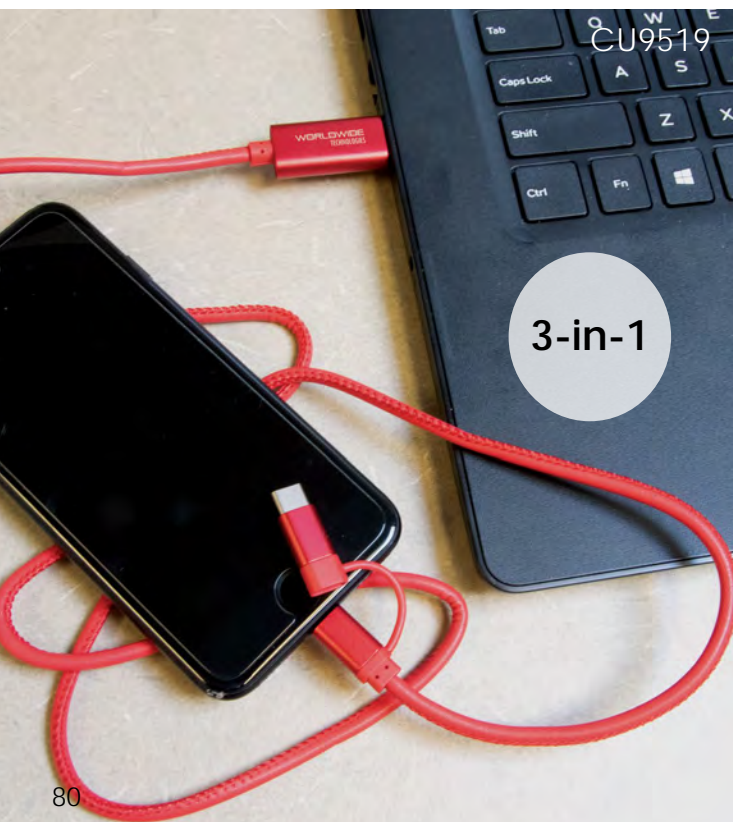

CU9304

CU9339

CU9304

OVERDRIVE 4000 MAH
POWER BANK
as low as \$18.15

CU9339

ELECTRO SLIM 2500 MAH
POWER BANK
as low as \$13.07

CU9519

JOLTEX 3-IN-1 CHARGING
CABLE
as low as \$6.07