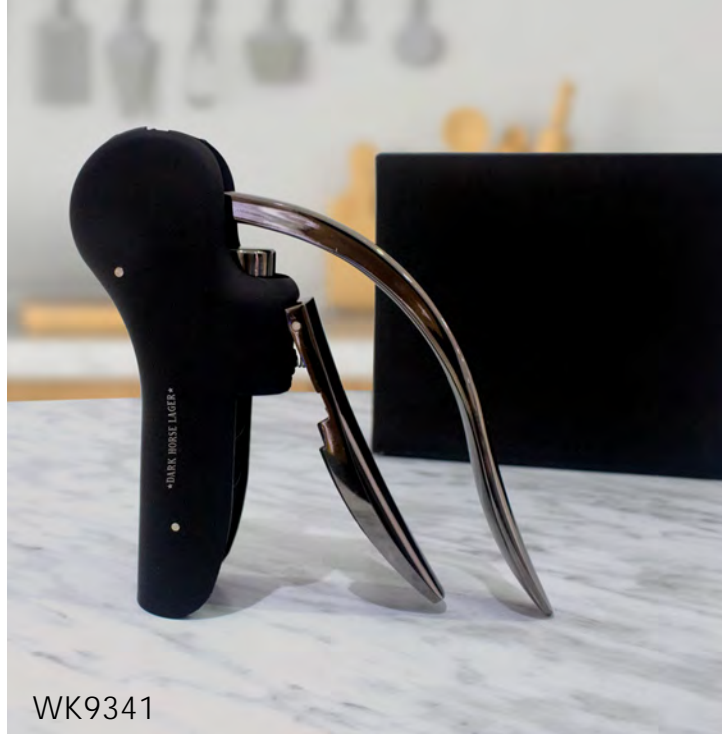

DA9610
BREWMASTER PINT
as low as \$6.15

WK8975

WOODEN BOTTLE OPENER

as low as \$2.43

GL9371

MIX MASTER SHOT GLASS

as low as \$2.65

CO8269

GLASS COASTER SET

as low as \$28.65

WK8921

Includes a sleek black gift box.

WK9555

Battery operated opener removes cork in just seconds at the touch of a button!

WK9430

WK8921
WINE AERATOR KIT
as low as \$14.07

WK9555
PARADOO AIR PRESSURE WINE GIFT SET
as low as \$22.90

WK9430
AROMA WINE BOTTLE OPENER
as low as \$32.17

WK9341

PINOT GLAZA CORKSCREW

as low as \$19.90

WK9341

GL9333

ROWBECK STEMLESS
WINE GLASS