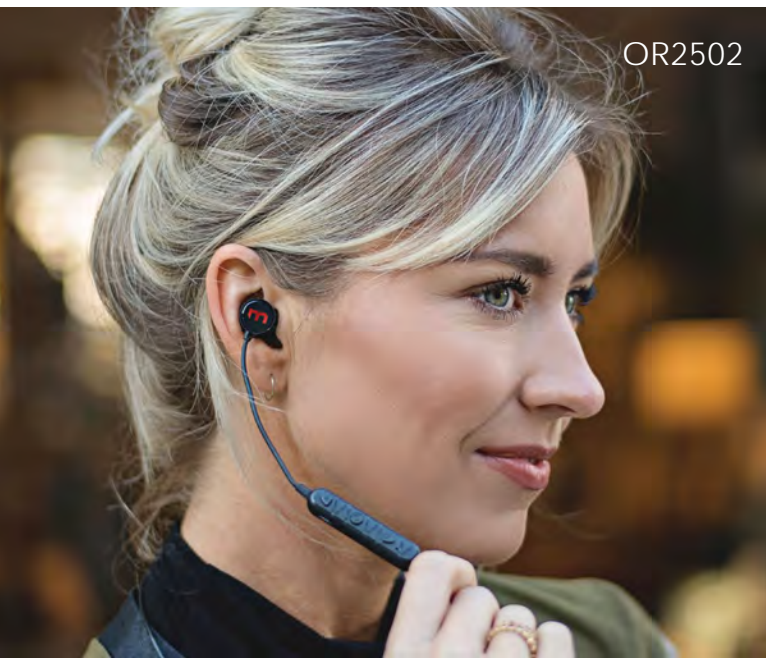

OR2802

OR2502