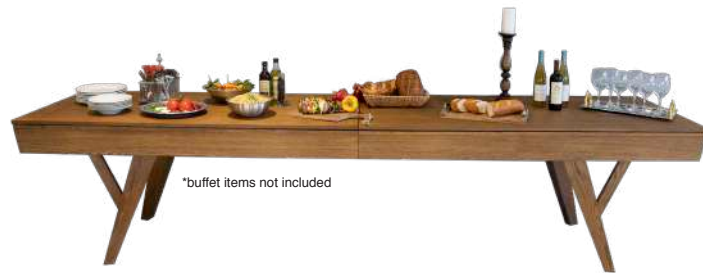

## Vienna

<b>Size</b>	<b>Finish</b>	<b>Code</b>
12'	Silvered Oak	VIENNA4

\*buffet items not included