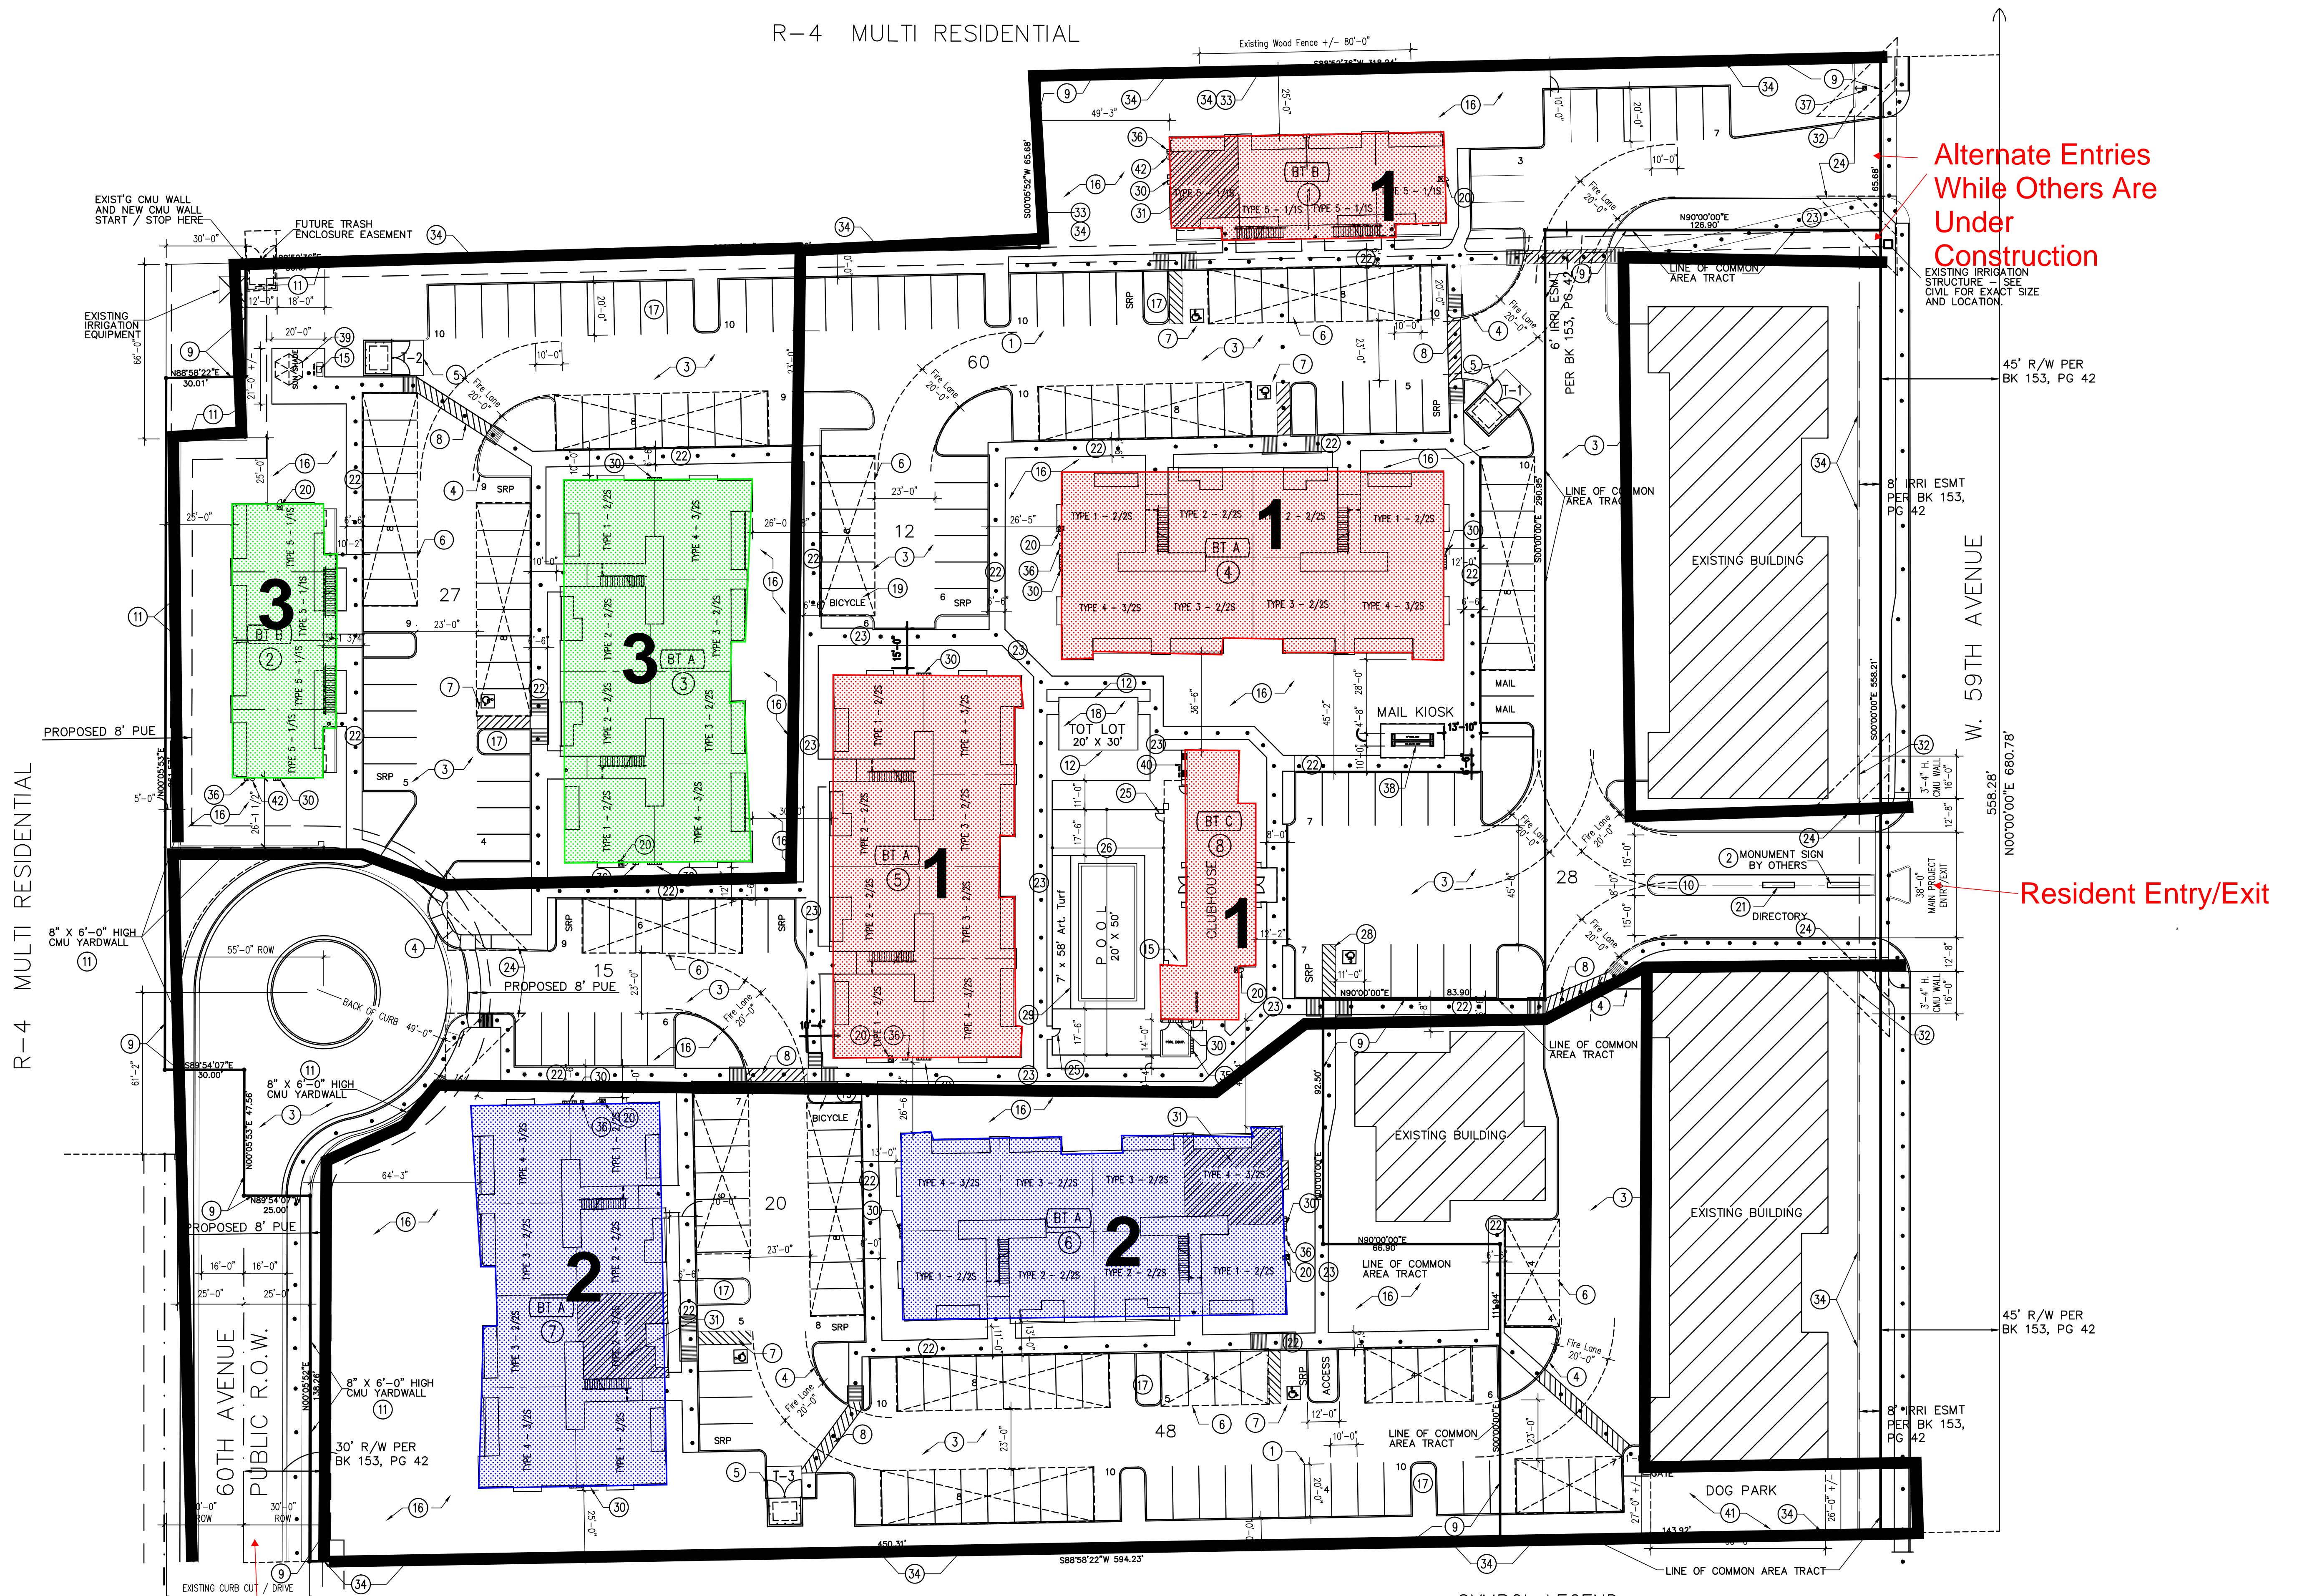

# Phasing Plan 59 Evergreen Apartments

R-4 MULTI RESIDENTIAL

Alternate Entries While Others Are Under Construction

Resident Entry/Exit

Construction Entrance

**SYMBOL LEGEND:**

- BT- A INDICATES BUILDING TYPE
- 1 INDICATES BUILDING NO.
- INDICATES ACCESSIBLE ROUTE, SEE ALSO CIVIL DRAWINGS

**ARCHITECTURAL SITE PLAN**

Scale: 1" = 40'-0"

R-4 MULTI RESIDENTIAL