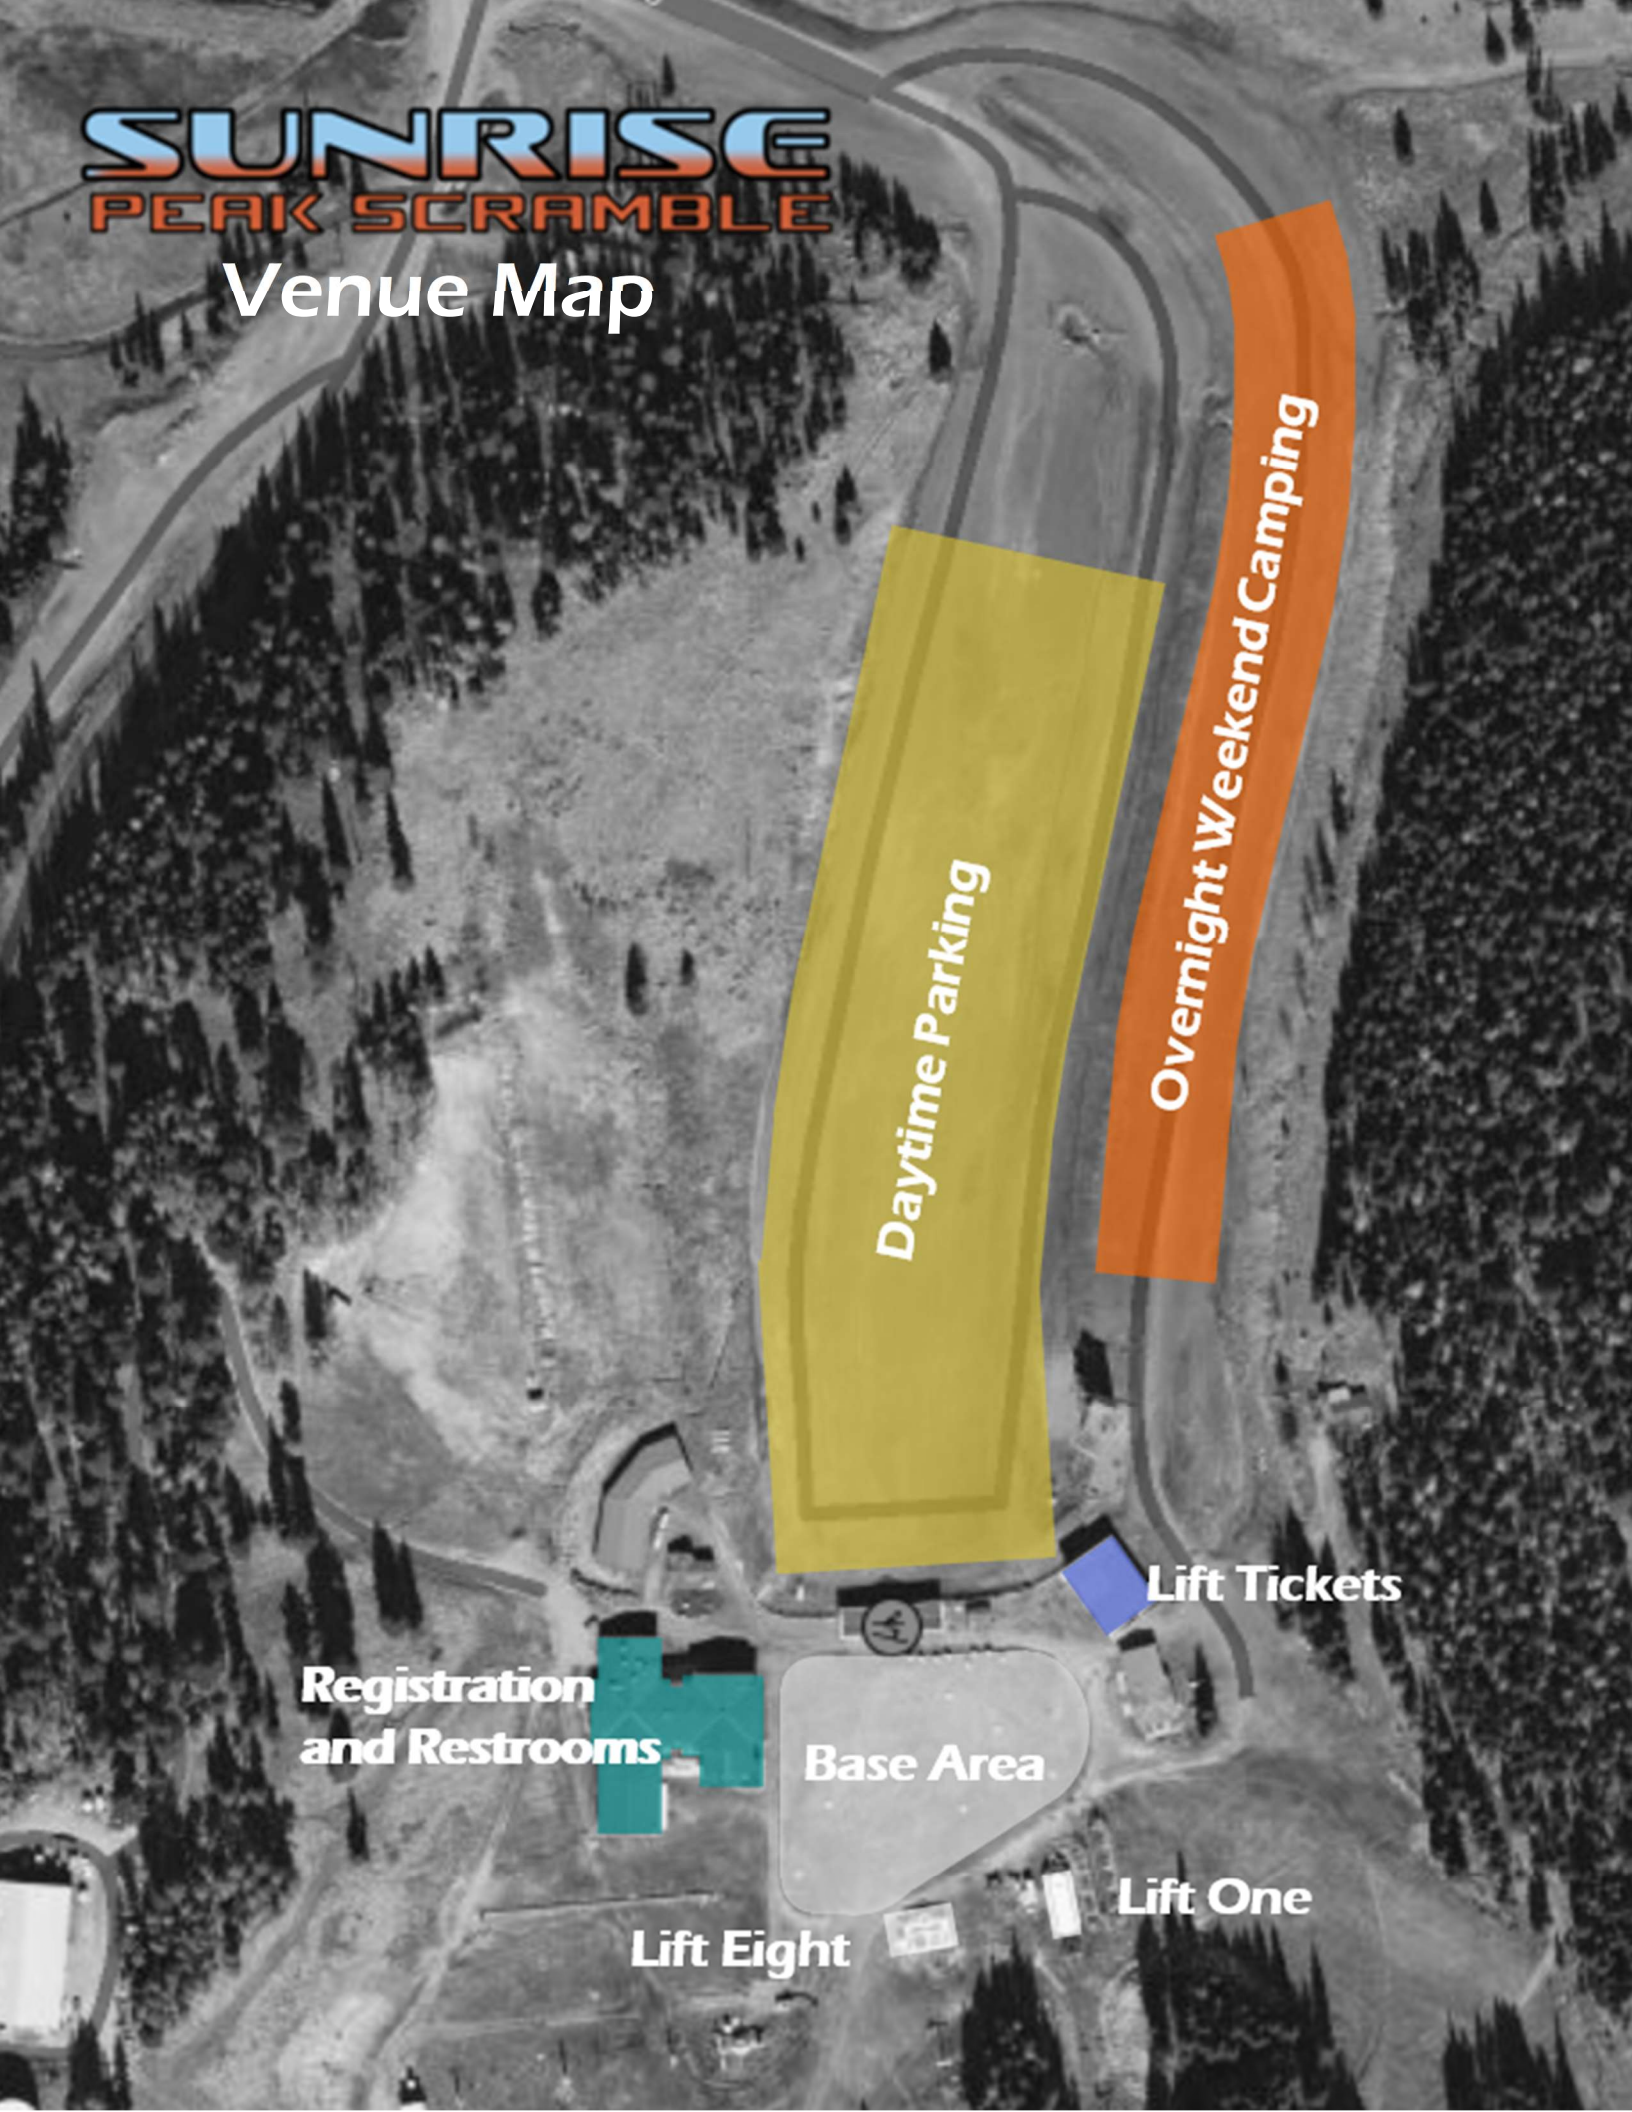

SUNRISE PEAK SCRAMBLE

Venue Map

Daytime Parking

Overnight Weekend Camping

Registration
and Restrooms

Base Area

Lift Tickets

Lift Eight

Lift One