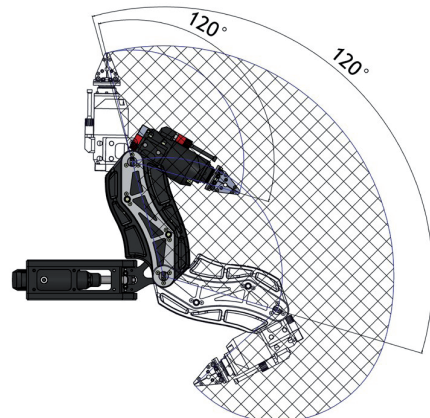

TMI-Orion

Electrical Manipulator Arm

Reliable and rugged standard module for underwater manipulation operations.

The Electrical manipulator arm (EMA) is a high performance, compact and reliable multi-function module designed for underwater operation.

- 3, 4 or 5 functions : slew, elevation, elbow, rotate, jaw (close/open)
- 3 connectors available for add-on capacities (cameras, projectors, lasers...)
- Easy to operate - Easy to switch
- Maintenance free
- Easy mounting for left or right arm
- Can be mounted on TMI-Orion ROV platforms or retrofitted to most ROV systems

TECHNICAL SPECIFICATIONS

Functions	Slew	Elevation	Elbow bend	Jaw	Jaw rotation
	127°	120°	120°	close/open	continuous

Depth rating	500 m
Lift capabilities (full extension)	16 kg dynamic 50 kg static strength
Full reach length (fully extended from slew pivot)	700 mm

SPECIAL FEATURES

- 3, 4 or 5 functions - Multiple jaws available
- 3 connectors available for add-on capacities (cameras, projectors, lasers...)
- Easy to operate - Easy to switch
- Compact design with embedded electronic controller (No additional POD required)
- Eco-friendly: oil-free, no oil contamination risk
- Maintenance free
- Easy mounting for left or right arm
- Skid mounted option on TMI-Orion platforms
- Compatible with most ROV systems