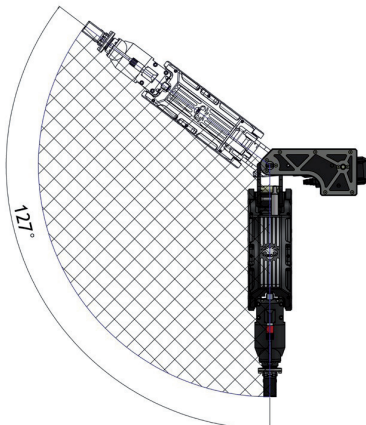

TMI-Orion

Electrical Manipulator Arm

Reliable and rugged standard module for underwater manipulation operations.

The Electrical manipulator arm (EMA) is a high performance, compact and reliable multi-function module designed for underwater operation.

- 3, 4 or 5 functions : slew, elevation, elbow, rotate, jaw (close/open)
- 3 connectors available for add-on capacities (cameras, projectors, lasers...)
- Easy to operate - Easy to switch
- Maintenance free
- Easy mounting for left or right arm
- Can be mounted on TMI-Orion ROV platforms or retrofitted to most ROV systems

TECHNICAL SPECIFICATIONS

Functions	Slew	Elevation	Elbow bend	Jaw	Jaw rotation
	127°	120°	120°	close/open	continuous

Depth rating	500 m
Lift capabilities (full extension)	16 kg dynamic 50 kg static strength
Full reach length (fully extended from slew pivot)	700 mm

TECHNICAL SPECIFICATIONS

Material	Polyethylene and hard anodized aluminum 5083
Weight	15 kg (in air) 8 kg (in fresh water)
Height in stowed position	459 mm
Operating temperature	-10°C to +45°C
Storage temperature	-30°C to 85°C
Power supply	9 to 24 Vdc / Power 150 W max
Serial control bus	RS 485
Connector	SubConn MCBH8M
Add-on capacity	3 connectors