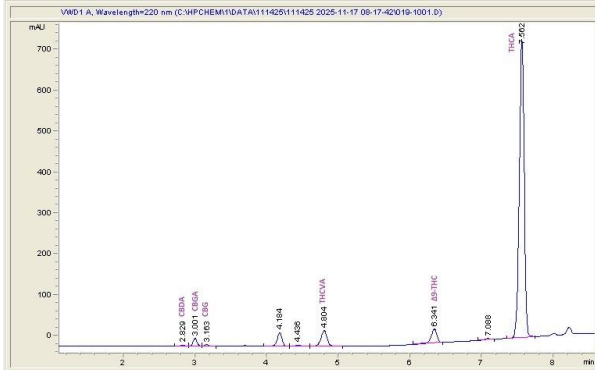

Sample 891-111425-009

Birthday Cake

Sample Submitted: 11-14-2025; Report Date: 11-17-2025

Birthday Cake

Plant Material: Hemp Flower

Chromatogram

Cannabinoid Profile

Cannabinoid Profile by HPLC

0.27%
Delta-9-THC

0.00%
CBD

26.01%
Total Cannabinoids

Cannabinoid	% wt	mg/g
CBDV	0.059	0.59
CBDA	0.077	0.77
CBGA	0.46	4.6
CBG	0.115	1.15
THCVa	0.18	1.8
Delta-9-THC	0.267	2.67
THCA	24.91	249.14
Total Cannabinoids	26.01	260.1
Calculated Total THC	21.36	213.63
Calculated CBD Yield	0.08	0.76
Calculated Total THC = Delta-9-THC + 0.877 * THCA		
Calculated Maximum CBD Yield = CBD + 0.877 * CBDA		