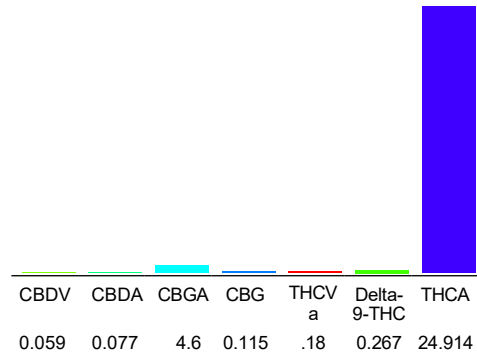

Sample 891-111425-009

Birthday Cake

Sample Submitted: 11-14-2025; Report Date: 11-17-2025

Birthday Cake

Plant Material: Hemp Flower

Chromatogram

Cannabinoid Profile

Cannabinoid Profile by HPLC

0.27%
Delta-9-THC

0.00%
CBD

26.01%
Total Cannabinoids

Cannabinoid	% wt	mg/g
CBDV	0.059	0.59
CBDA	0.077	0.77
CBGA	0.46	4.6
CBG	0.115	1.15
THCVa	0.18	1.8
Delta-9-THC	0.267	2.67
THCA	24.91	249.14
Total Cannabinoids	26.01	260.1
Calculated Total THC	21.36	213.63
Calculated CBD Yield	0.08	0.76
Calculated Total THC = Delta-9-THC + 0.877 * THCA		
Calculated Maximum CBD Yield = CBD + 0.877 * CBDA		