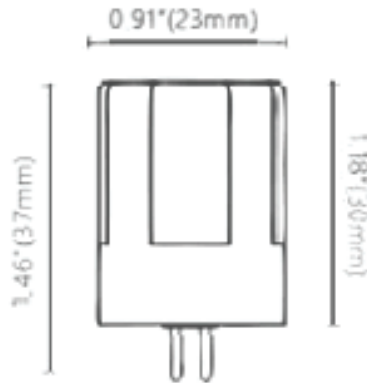

### SPECS

Wattage	Voltage	CCT	Lumen	CRI
4W	9-17V	2700K/3000K	400 lm	85