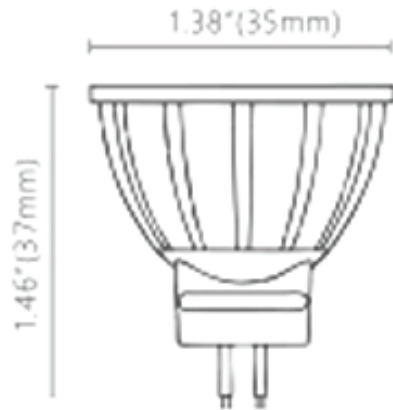

# MR11 LAMP

### SPECS

Wattage	Voltage	CCT	Lumen	Beam Spread	CRI
2.5W	9-17V	2700K/3000K	180 lm	38/60°	85