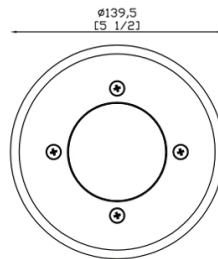

MR16 IN-GROUND WELL LIGHT SPEC SHEET

FEATURES

- Pre-stripped wire for quick wiring
- Thin cylinder model

SPECIFICATIONS

- Finish: Antique Bronze
- Lamp: MR-16 (not included)
- Input Voltage: 12V
- Lens: Clear Lens
- Lead wire: 72" SVT 18/2 Gauge