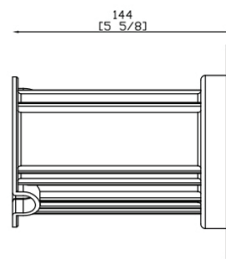

MR16 IN-GROUND WELL LIGHT SPEC SHEET

FEATURES

- Pre-stripped wire for quick wiring
- Thin cylinder model

SPECIFICATIONS

- Finish: Antique Bronze
- Lamp: MR-16 (not included)
- Input Voltage: 12V
- Lens: Clear Lens
- Lead wire: 72" SVT 18/2 Gauge