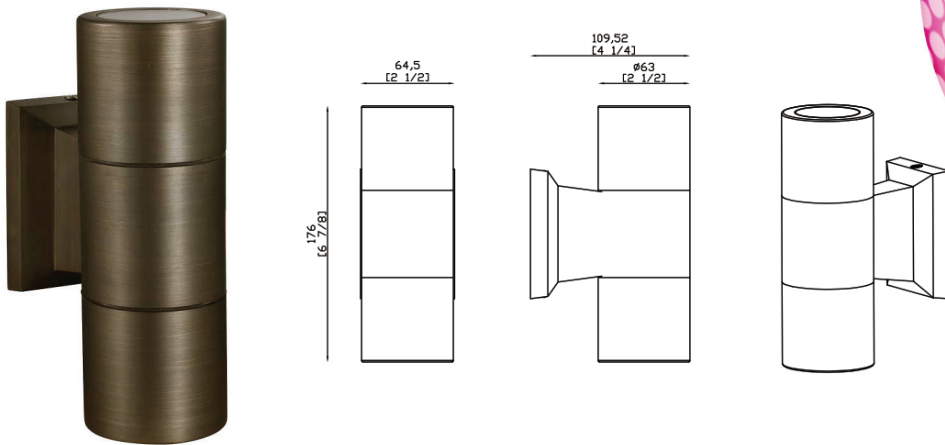

MR16 WALL LIGHT SPEC SHEET

FEATURES

- Rated IP65 for working in the harsh outdoor environment
- Light at both ends

SPECIFICATIONS

- Finish Antique Bronze
- Lamp: MR-16 (not included)
- Wattage: Up to 50W
- Lens: Clear
- Lead wire: 72" SPT-1W, 18 Gauge