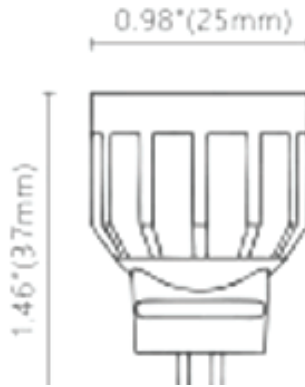

MR8 LAMP

SPEC SHEET

SPECS

Wattage	Voltage	CCT	Lumen	Beam Spread	CRI
2.5W	9-17V	2700K/3000K	160 lm	38/60°	85

FEATURES

- Fully potted PC board for the damp outdoor location
- Quality LED chip offer a soft and even lighting
- Lamp life 50,000 hours