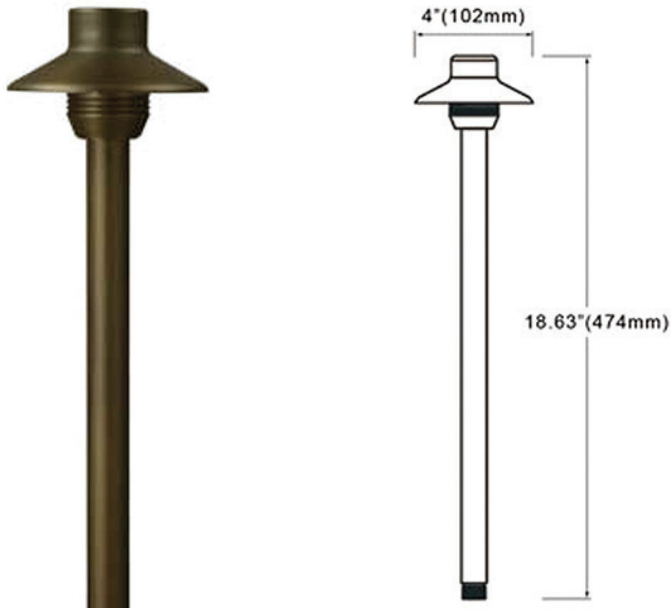

MINI FLAT HAT G4 PATH LIGHT SPEC SHEET

FEATURES

- Pre-stripped wire for quick wiring
- Drop-in holder for easy bulb replacement

SPECIFICATIONS

- Finish: Antique Bronze
- Lamp: G4 (not included)
- Input Voltage: 12V
- Mounting: Ground Stake (included)
- Lens: Clear Cylindrical Glass
- Lead Wire: 72" SPT-1W, 18 gauge