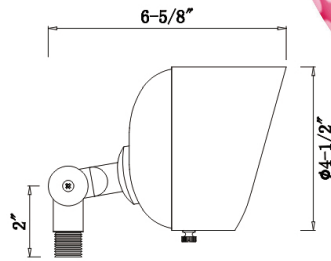

PAR36 FLOOD LIGHT SPEC SHEET

FEATURES

- Pre-stripped wire for quick wiring
- Drop-in holder for easy bulb replacement
- Lightweight brass

SPECIFICATIONS

- Finish: Antique Bronze
- Lamp: PAR36 (not included)
- Input Voltage: 12V
- Mounting: Ground Stake (included)
- Lens: N/A
- Lead Wire: 72" SPT-1W, 18 Gauge