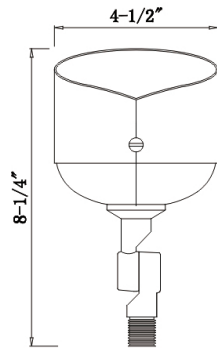

PAR36 FLOOD LIGHT SPEC SHEET

FEATURES

- Pre-stripped wire for quick wiring
- Drop-in holder for easy bulb replacement
- Lightweight brass

SPECIFICATIONS

- Finish: Antique Bronze
- Lamp: PAR36 (not included)
- Input Voltage: 12V
- Mounting: Ground Stake (included)
- Lens: N/A
- Lead Wire: 72" SPT-1W, 18 Gauge