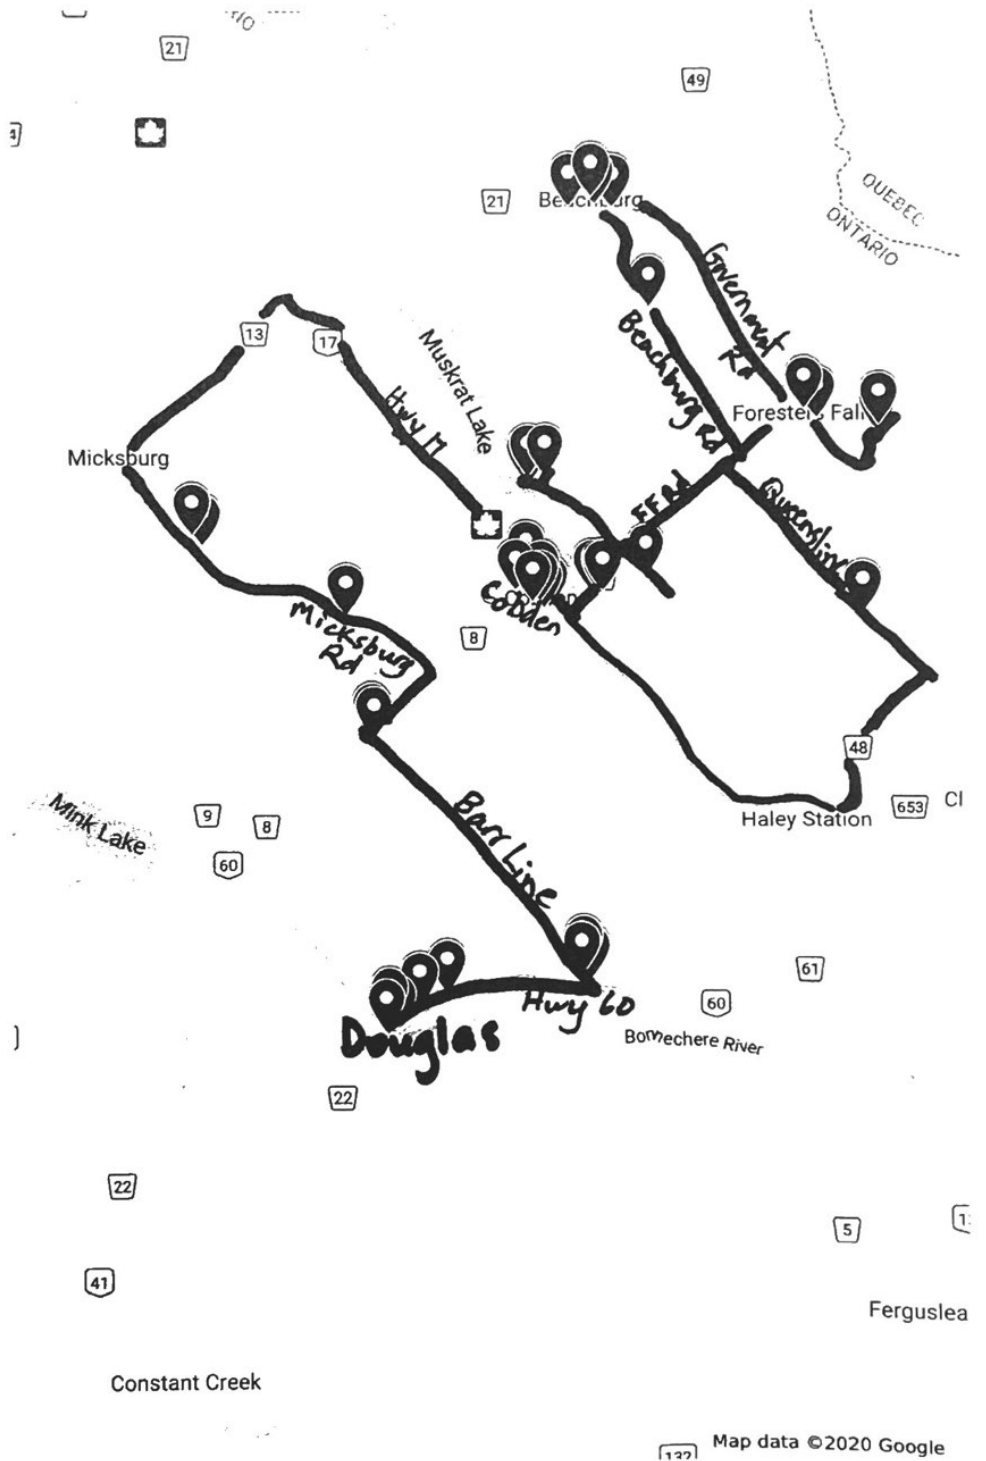

DOUGLAS

Queen St (Main St)

531 A corner of Victoria St & McHale St.

7 Groves St.

1032B Mary St.

Take **HWY 60** towards Renfrew- 4402, 5142

Turn left onto **BARR LINE** -1076, 1191, 1264, 2832, 2936

Go to the end, turn right onto **COBDEN-EGANVILLE RD**

Go back out to Foresters Falls Rd, turn left then right onto 126 Marjorie Rd

FORESTERS FALLS – Main St. -2257, 2061

107 Rafting Road turn around and back out to road

326 Grant Settlement Rd turn around and back through F.F. to Government Road to Beachburg

Happy Holidays!

Xmas lights 2020

Untitled layer

- 📍 Point 2
- 📍 Point 3
- 📍 Point 4
- 📍 Point 5
- 📍 Point 6
- 📍 Point 7
- 📍 Point 8
- 📍 Point 9
- 📍 Point 10
- 📍 Point 11
- 📍 Point 12
- 📍 Point 13
- 📍 Point 14
- 📍 Point 15
- 📍 Point 16
- 📍 Point 17
- 📍 Point 18
- 📍 Point 19
- 📍 Point 20
- 📍 Point 21
- 📍 Point 22
- 📍 Point 23
- 📍 Point 24
- 📍 Point 25
- 📍 Point 26
- 📍 Point 27
- 📍 Point 28
- 📍 Point 29
- 📍 Point 30
- 📍 Point 31
- 📍 Point 32
- 📍 Point 33
- 📍 Point 34
- 📍 Point 35
- 📍 Point 36

Xmas lights 2020

Untitled layer

- Point 2
- Point 3
- Point 4
- Point 5
- Point 6
- Point 7
- Point 8
- Point 9
- Point 10
- Point 11
- Point 12
- Point 13
- Point 14
- Point 15
- Point 16
- Point 17
- Point 18
- Point 19
- Point 20
- Point 21
- Point 22
- Point 23
- Point 24
- Point 25
- Point 26