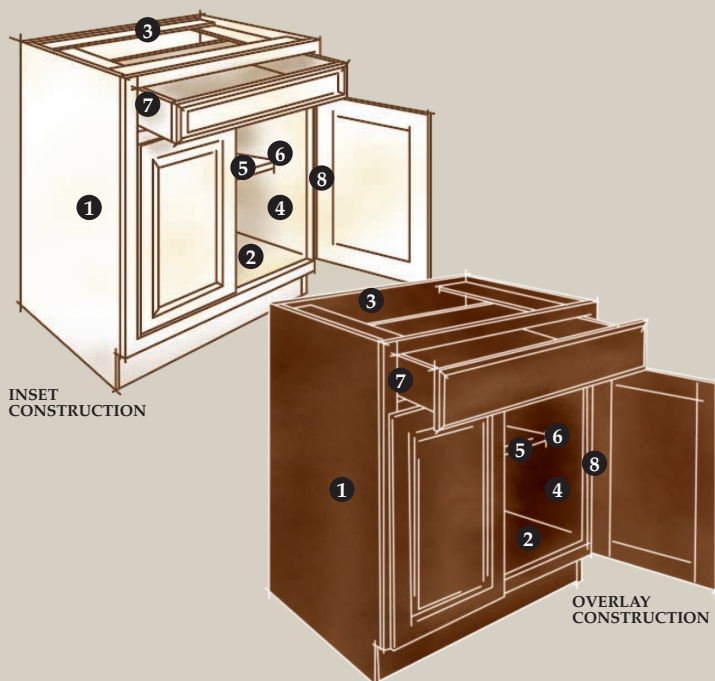

Overlay Construction	Inset Construction
1.	End (side) Panels <i>Several options, including</i>	3/4" hardwood plywood veneer core-unfinished <i>Finished, Flush, Furniture, Beaded, Decorator</i>	3/4" hardwood plywood veneer core-unfinished <i>Finished, Flush, Beaded, Furniture</i>
2.	Tops & Bottoms	1/2" hardwood plywood veneer core	1/2" hardwood plywood veneer core
3.	Back Panels <i>option</i> <i>option</i>	1/4" hardwood plywood <i>3/8" beaded back</i> <i>3/4" flush back</i>	1/2" hardwood plywood <i>3/8" beaded back</i> <i>3/4" flush back</i>
4.	Interiors <i>option</i> <i>option</i>	Natural birch melamine <i>Finished matching veneer</i> <i>Maple natural veneer</i>	Natural birch melamine <i>Finished matching veneer</i> <i>Maple natural veneer</i>
5.	Shelves	3/4" hardwood plywood	3/4" hardwood plywood
6.	Base Cabinet Shelves <i>option</i>	Two thirds deep <i>Full depth</i>	Two thirds deep <i>Full depth</i>
7.	Drawers & Rolls Trays Glides <i>option</i>	5/8" hardwood birch, dovetail joinery Soft close, full extension, undermount, 100 lb. capacity <i>Walnut drawers & roll trays</i>	5/8" hardwood birch, dovetail joinery Soft close, full extension, undermount, 100 lb. capacity <i>Walnut drawers & roll trays</i>
8.	Door closure	Adjustable soft close hinges	Finial hinge in five colors or concealed hinge with soft close mechanism

Ask your designer about Fieldstone Cabinetry's Forte value line. Quality cabinetry with a limited lifetime warranty, delivered on time, every time, for every budget.