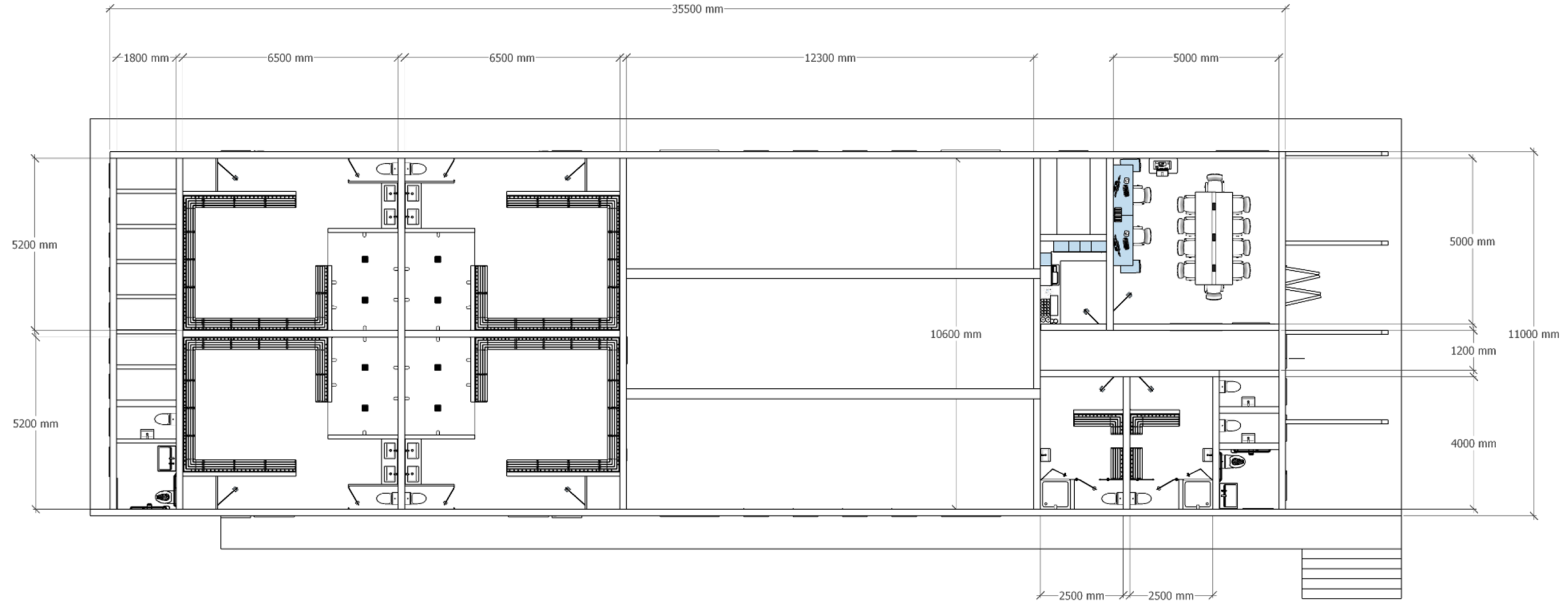

7

New clubhouse
with changing
rooms

New clubhouse view
from the back

The new clubhouse will be built with a living roof, four changing rooms, a community hall, café, office space and a terrace that will provide a great viewing platform for the spectating of the football matches. At the back of the clubhouse there will be space for equipment storage. The entire building will be covered with a living roof.

8

New clubhouse
with changing
rooms

New clubhouse
floor plan view

Four colour-coded changing rooms for team players, two changing rooms for referees, 2 accessible toilets, a kitchen, community hall, meeting room and storage space for equipment.

Community Hall

Dimensions.
View from the top.

Community Hall

Dimensions.
Floor plan view.

11

Machinery Garage

View of new
machinery garage

A new machinery garage for the maintenance vehicles