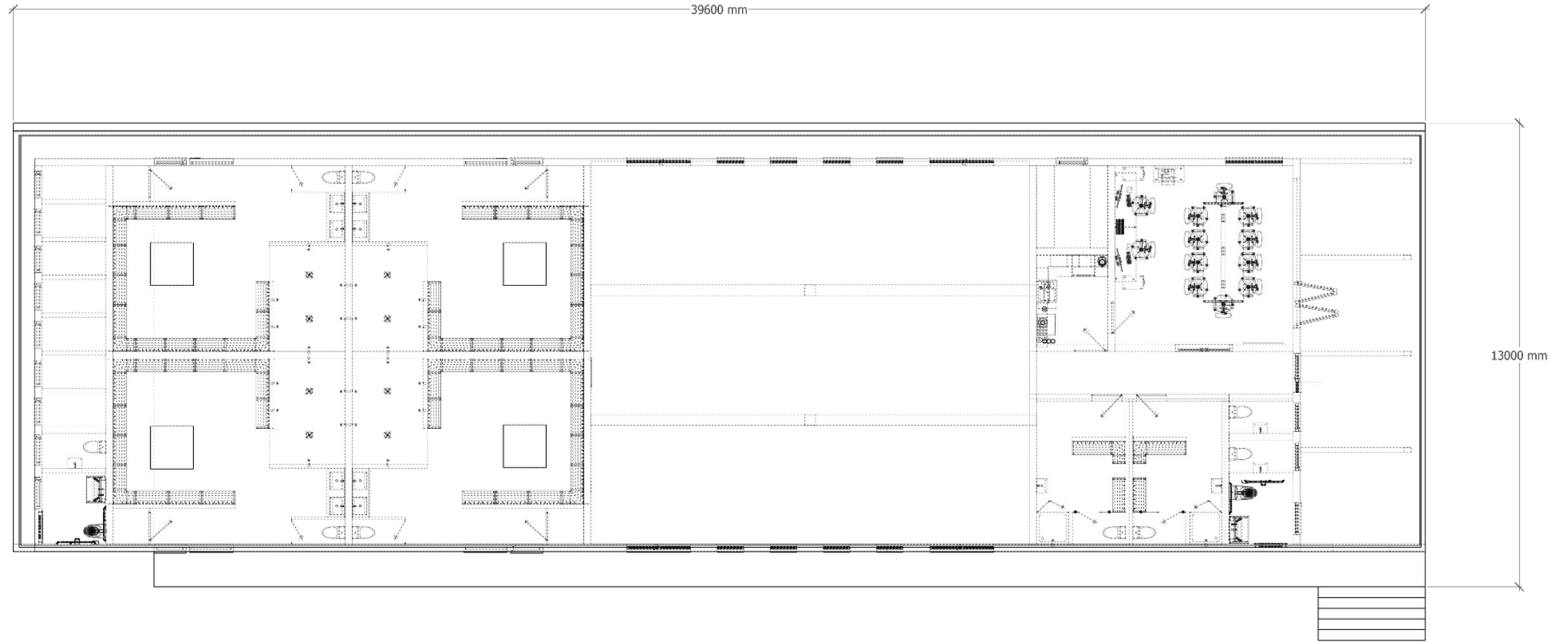

7

New clubhouse
with changing
rooms

New clubhouse view
from the back

The new clubhouse will be built with a living roof, four changing rooms, a community hall, café, office space and a terrace that will provide a great viewing platform for the spectating of the football matches. At the back of the clubhouse there will be space for equipment storage. The entire building will be covered with a living roof.

8

New clubhouse
with changing
rooms

New clubhouse
floor plan view

Four colour-coded changing rooms for team players, two changing rooms for referees, 2 accessible toilets, a kitchen, community hall, meeting room and storage space for equipment.

Community Hall

Dimensions.
View from the top.

Community Hall

Dimensions.
Floor plan view.

11

Machinery Garage

View of new
machinery garage

A new machinery garage for the maintenance vehicles