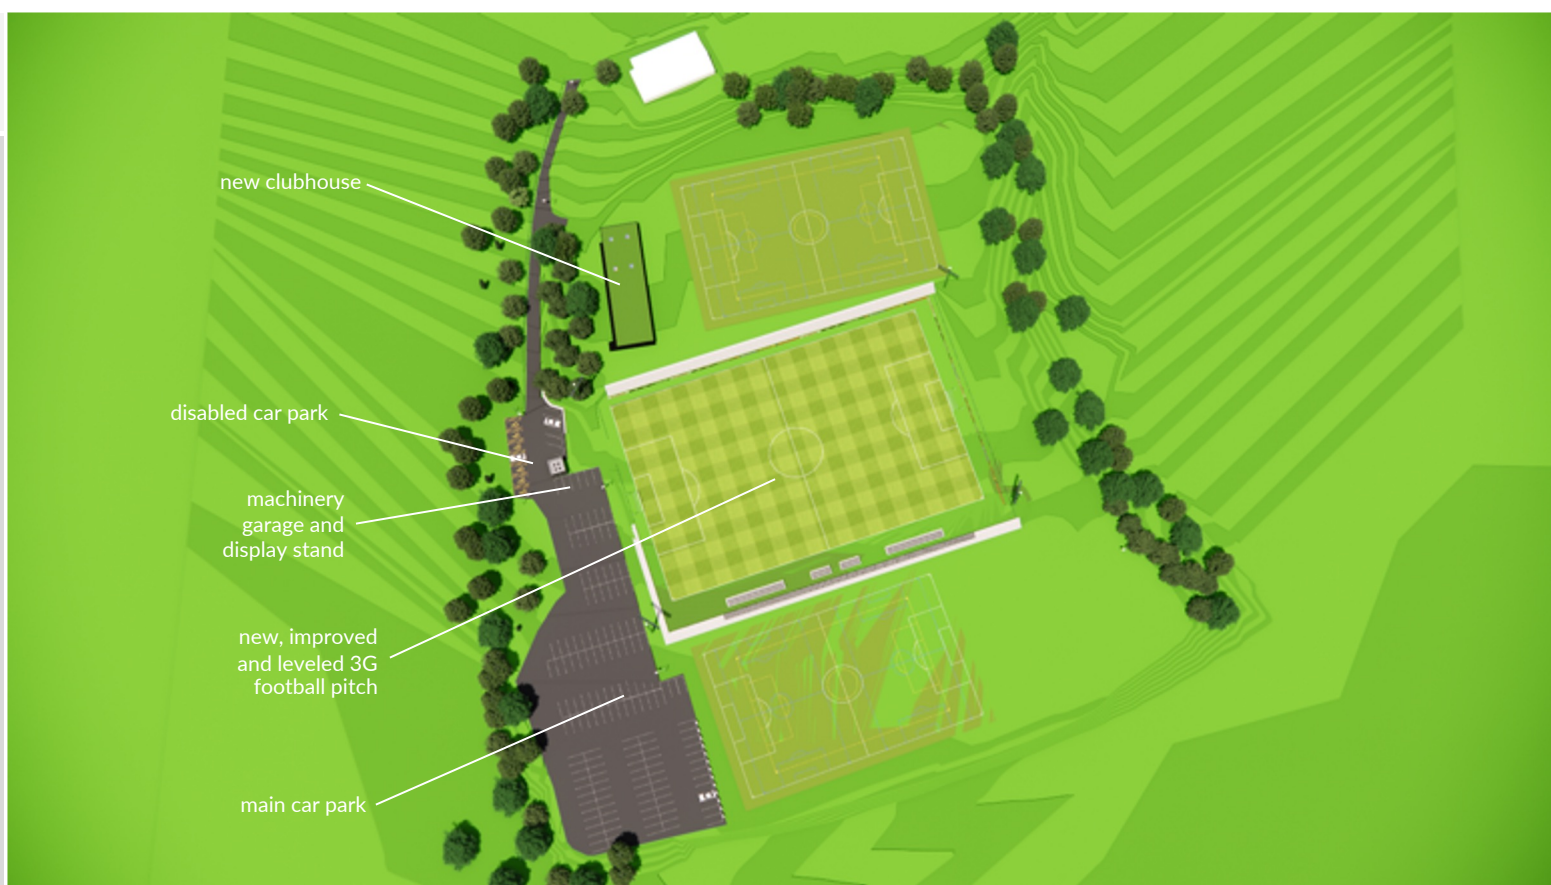

The Colwell Ground Development Design Concept

2

Main Task

Current view of
The Colwell Ground

To build a new clubhouse with community hall, new access road with large car park and improve the existing main football pitch.

Above details the areas of upgrade and improvement

4

New road and parking

A view at the main car park

A new access road will be built with an increased capacity for the car park for multiple vehicles, this will also include several electric car charging stations and number of disabled spaces

5

New road
and parking

Disabled parking
and VIP parking area

When football matches are hosted the car park will only be accessible to players, service personnel and other selected attendees, the community will gain public access through the utilisation of local public transport network

6

Main
football
pitch

View from the corner of
the main pitch

The entire area of the new pitch will be leveled and we will install a 3G surface, LED floodlights, surrounded with a new fence and options for advertising boards around the pitch