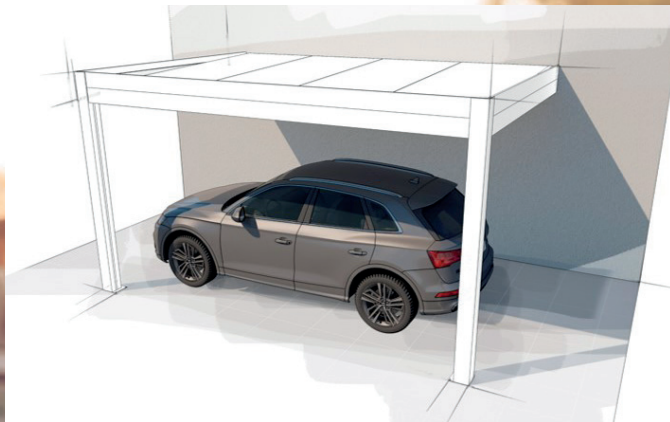

+

OPTIONS

- SPECIAL COLORS FOR THE STRUCTURE
- No FILLING ROOF
- LED LIGHTING
- FAN BEAM

ENHANCE A DRIVEWAY
OR A PARKING LOT

CARPORTS 1/2 CARS

R-CAR

YOUR CAR ENCLOSURE WILL NOT RUST

THE PERFECT PROTECTION FOR YOUR CAR

Ideal for protecting vehicles parked outside a home, a building or a condo, in a parking lot, a driveway or a garden., in a parking lot or in your driveway, the Azenco carport is made of a powercoated aluminum structure certify Qualicoat Qualimarine and sandwich panels the roof filling your choice. R-CAR offers three different solutions:

- Carport with attached or free-standing structure
- Carport with rainwater run-off gutter
- RV Carport

**ATTACHED
OR FREE-STANDING
STRUCTURE**

R-CAR

- HIGH QUALITY MATERIALS
- A BEAUTIFUL DESIGN
- NO APPARENT HARDWARE
- ADAPTABLE
- EASY TO MAINTAIN