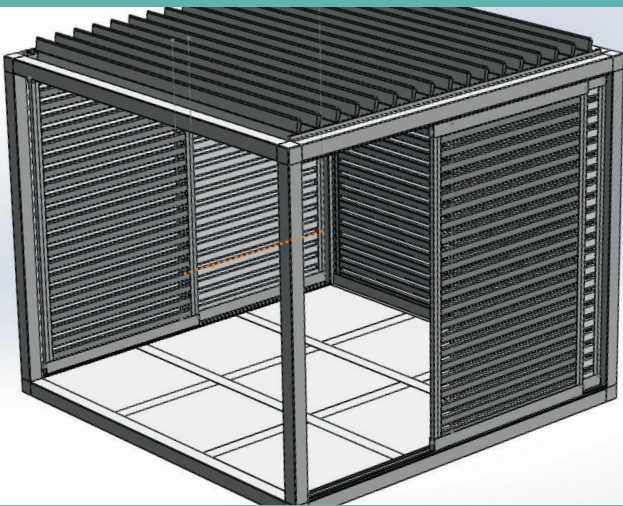

**FULLY CUSTOMIZABLE
FROM FLOOR, WALLS TO ROOF**

**UP TO 9 DIFFERENT SIZES &
MULTIPLE SETUPS**

**EASY TO INSTALL
& DOESN'T REQUIRE PERMIT**

**FLOOR STRUCTURE PROVIDED
(FLOORING NOT PROVIDED)**

K-BANA

- NO APPARENT HARDWARE
- FLOOR STRUCTURE PROVIDED
- EASY TO ASSEMBLE
- ADAPTS TO ANY TYPE OF PATIO
- HIGH QUALITY MATERIALS

K-BANA

MULTI-PURPOSE MODULAR UNIT

TECHNICAL SPECIFICATIONS

Aluminum 6060T6 Powdercoated with label Qualicoat Qualimarine	WARRANTY Powdercoating: 15 years Structures: 15 years	Sliding louvered panel Fixed louvered walls Louvered roof Motorization: optional	Floor structure provided (Flooring not provided)
 white 9003	Standard sizes 8ft x 8ft 10 ft x 10ft 12 ft x 12ft	Modular Movable Adaptable	Extendable post bases to adjust the structure on unlevelled ground

+

OPTIONS

- SLIDING LOUVERED PANELS
- FIXED LOUVERED PANELS
- LOUVERED ROOF

CLEAN LINES AND ELEGANCE

THE PERGOLA WITH INSULATING SANDWICH PANEL

R-SHADE

MAXIMUM SHADE AND SUN PROTECTION

The R-shade pergola protects from the sun with his insulating sandwich panel. The water evacuation is almost invisible flowing directly into each post.

Ideal for protecting vehicles parked outside a home, a building or a condo, in a parking lot, a driveway or a garden., in a parking lot or in your driveway, the Azenco carport is made of a powercoated aluminum structure certify Qualicoat Qualimarine and sandwich panels the roof filling your choice. R-CAR offers three different solutions: