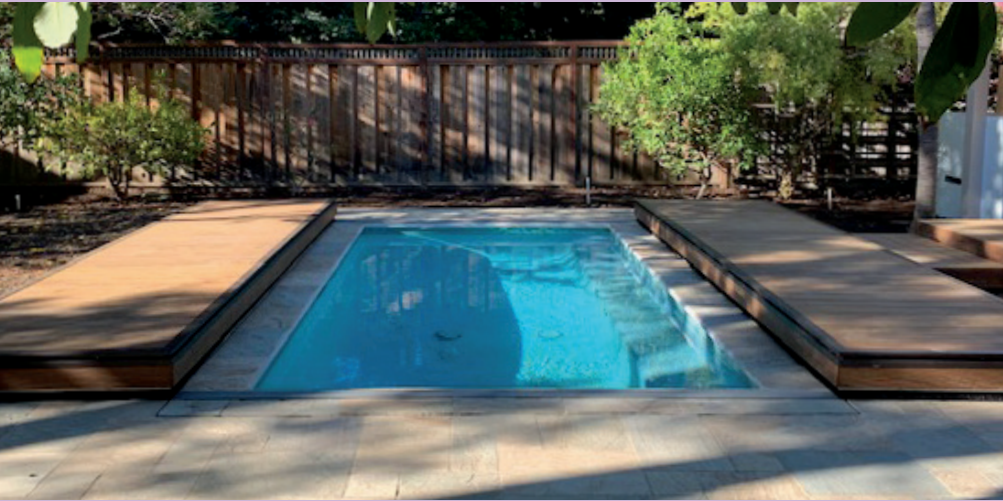

- **INNOVATIVE PRODUCT**
- **DISCREET**
- **IDEAL FOR SMALL AREAS**
- **VARIOUS CONFIGURATIONS**

POOLDECK

FITS ALMOST ALL POOL SIZES