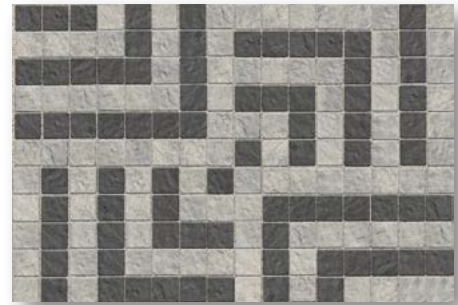

Angled Art Deco

Small textured stones of contrasting colors are laid down in an Art Deco-inspired pattern, setting the mood for stargazing by the fire.

↑ Squadra paver in Onyx Black and Shale Grey
Squadra Shale Grey 56%
Squadra Onyx Black 44%