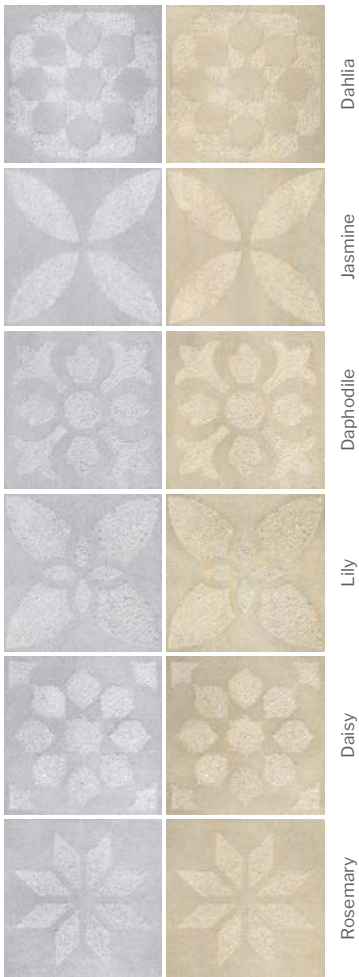

Industria Flora

Dimensions

Flora Series
Height: 2 3/8 in 60 mm

23 5/8 × 23 5/8
600 × 600

Greyed Nickel Beige Cream

Dahlia

Jasmine

Daphodile