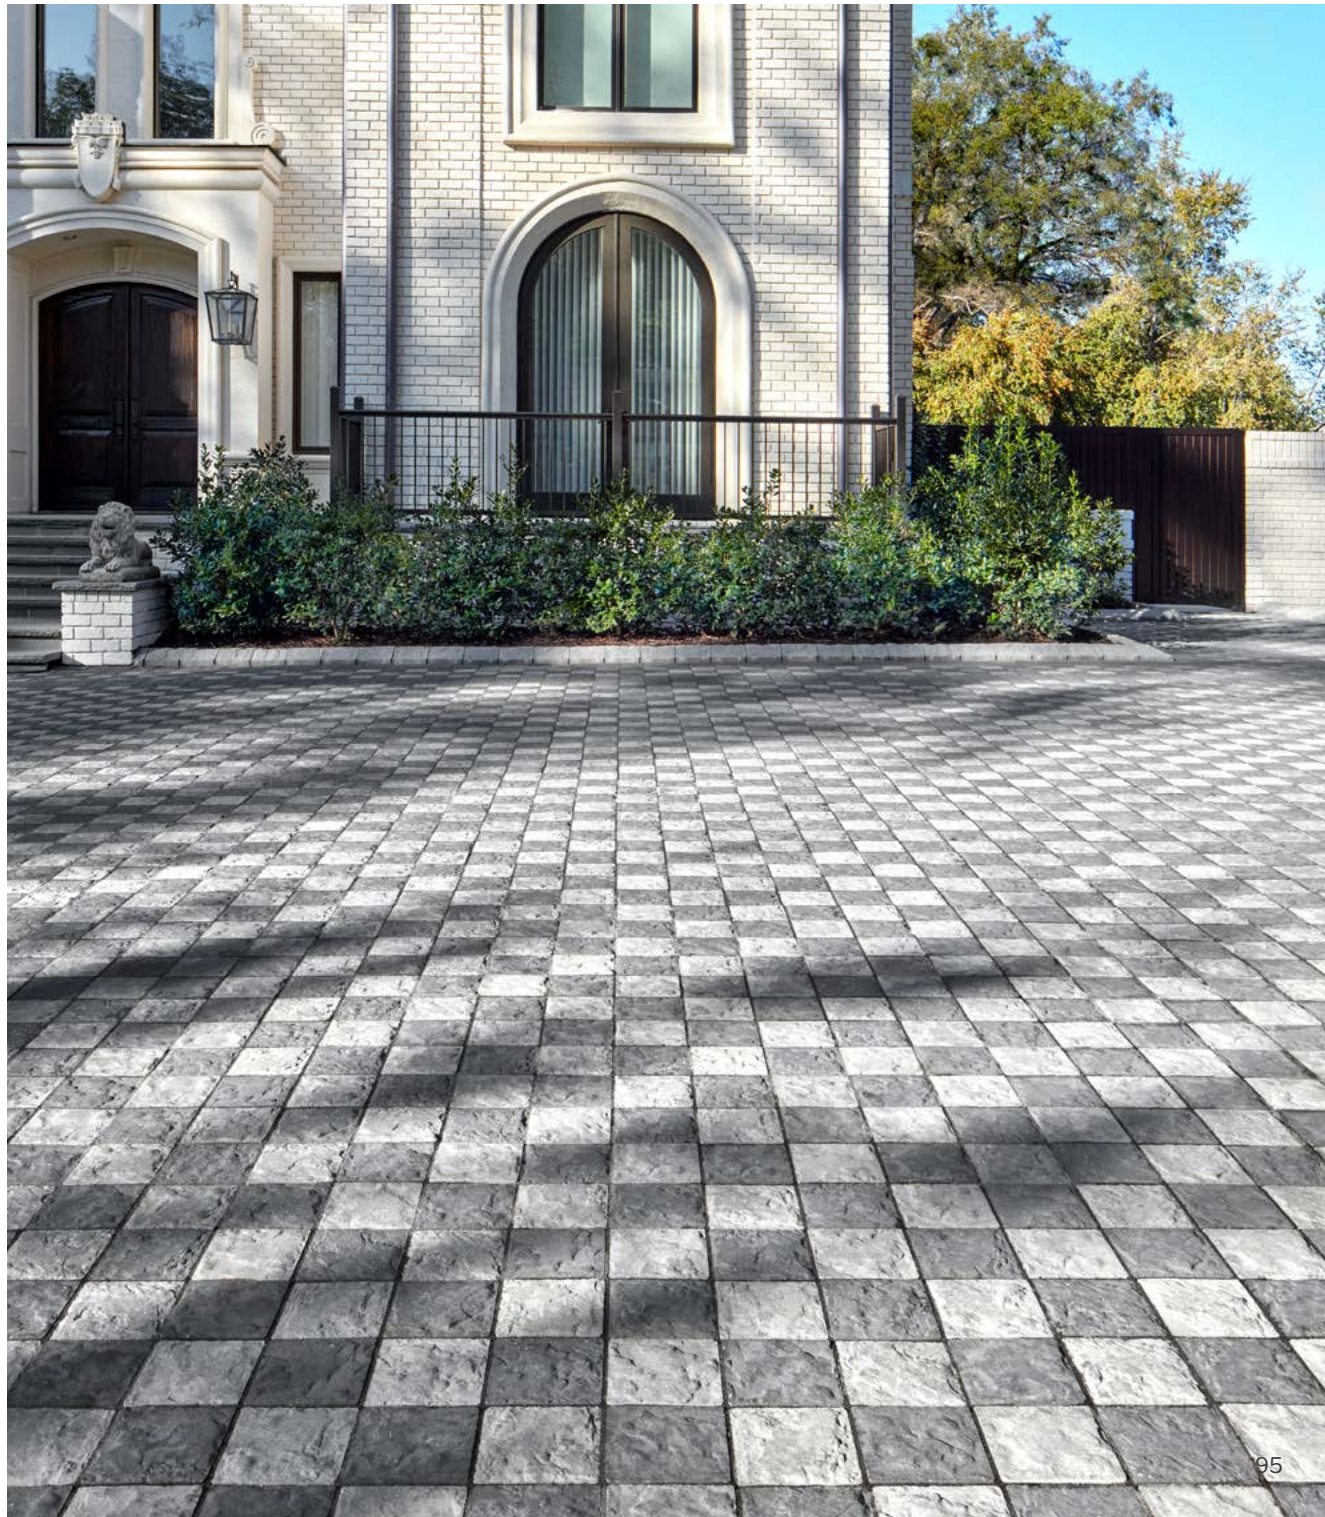

6 1/2 x 6 1/2
165 x 165

Chestnut Brown

Champlain Grey

Shale Grey

Onyx Black

↓ Onyx Black and Shale Grey

PAVERS

Victorien