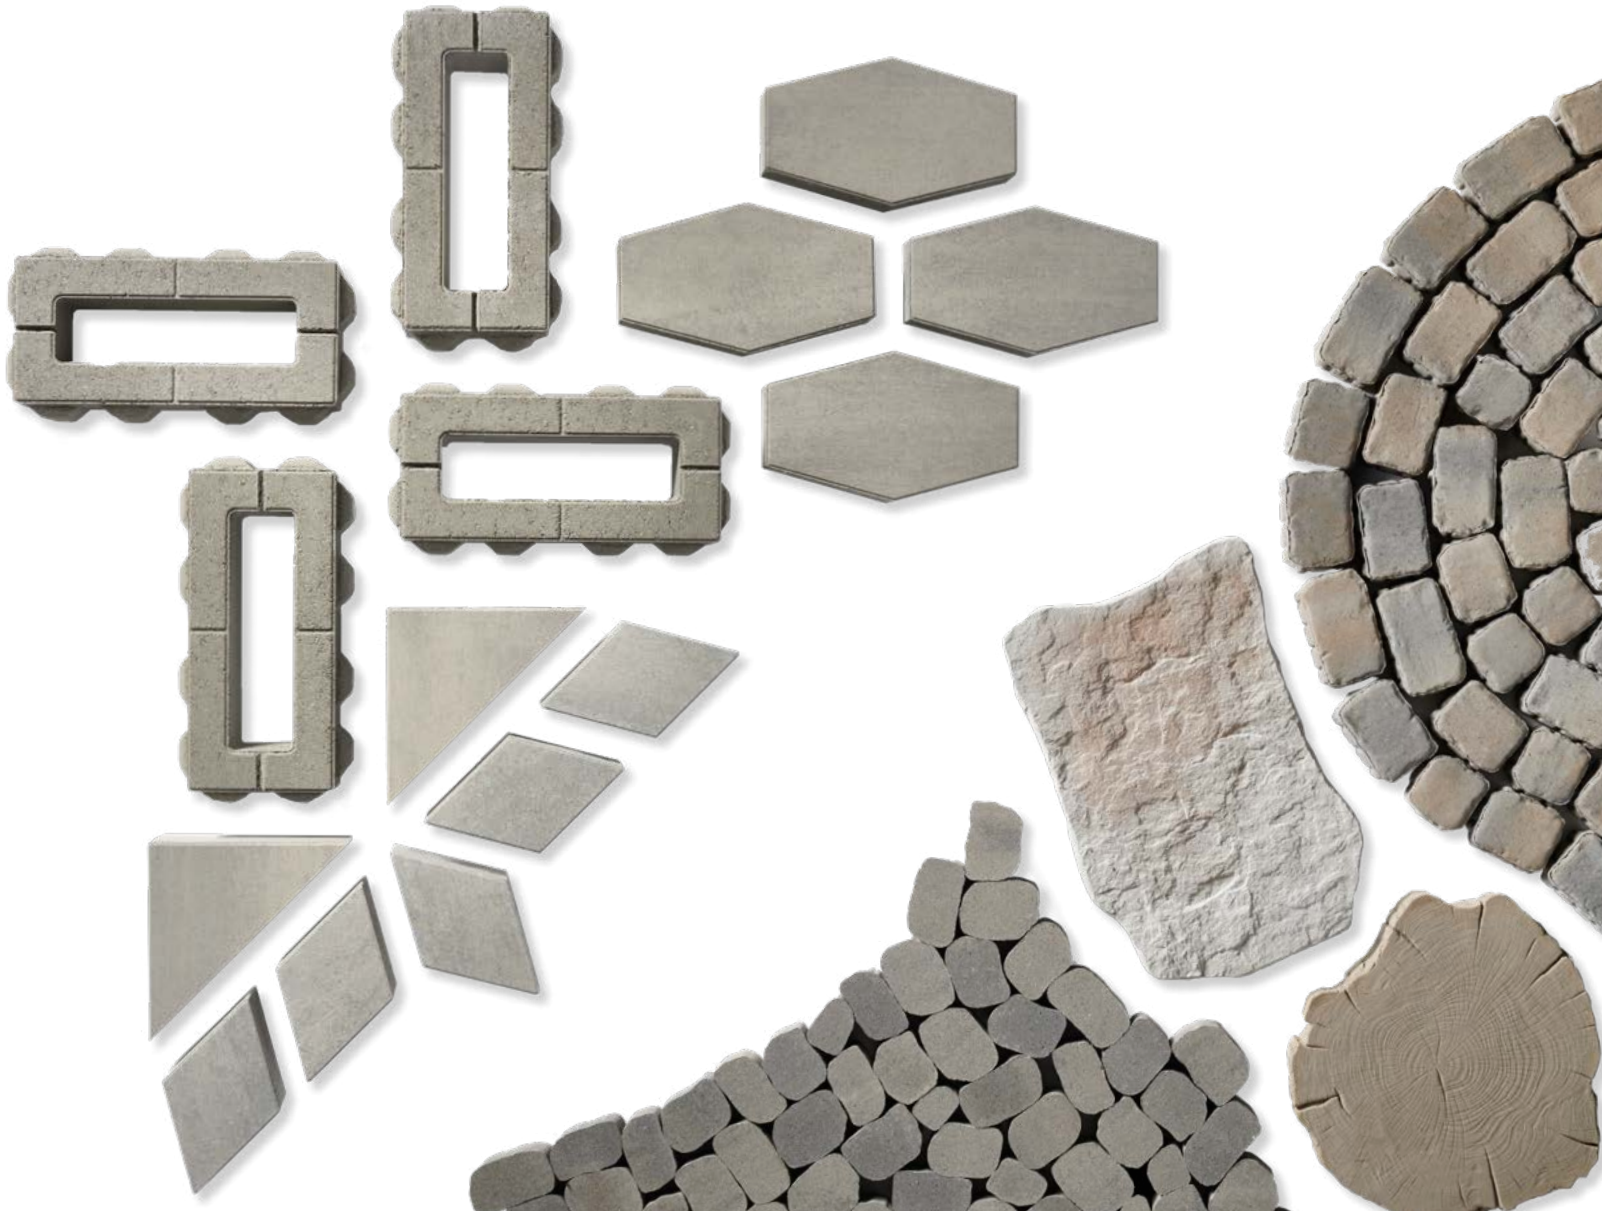

4.

Geometric or curvy?

CREATE WITH SHAPES

Ready for something different?
There's a lot more to paving stones than
just right angles. From classic to creative,
explore all the options — then let them be
the building blocks for your next big idea.