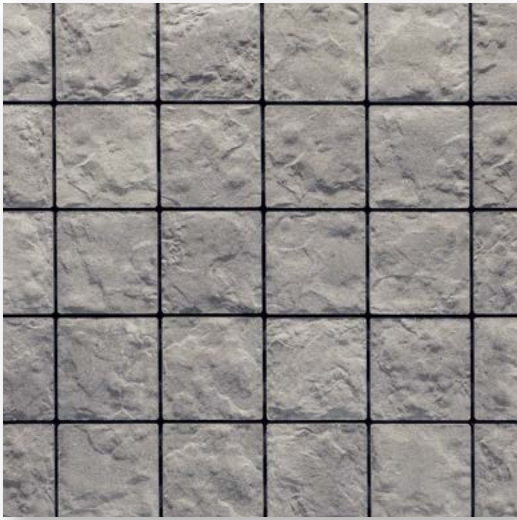

4 7/16 x 11
112 x 279

Rock Garden Brown

Ivory

Riviera

K
Factory-applied protection for stain resistance.

Valet

Dimensions

Height: 2 3/8 in 60 mm