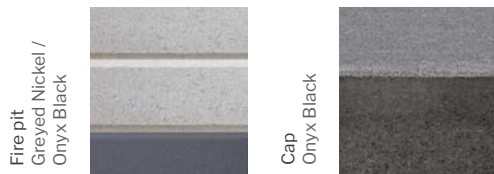

Greyed Nickel

Dimensions

	Overall Height	Width	Length
in	21 ¼	41 ½	55 7/8
mm	540	1 054	1 419

Available in wood, natural gas & liquid propane burning options. Visit techo-bloc.com to discover more.

Raffinato 12" x 24" caps included. Metal fire pit insert sold separately. The installation of a sleeve or accessory kit will prevent damages to your fire pit

↓ Greyed Nickel & Onyx Black