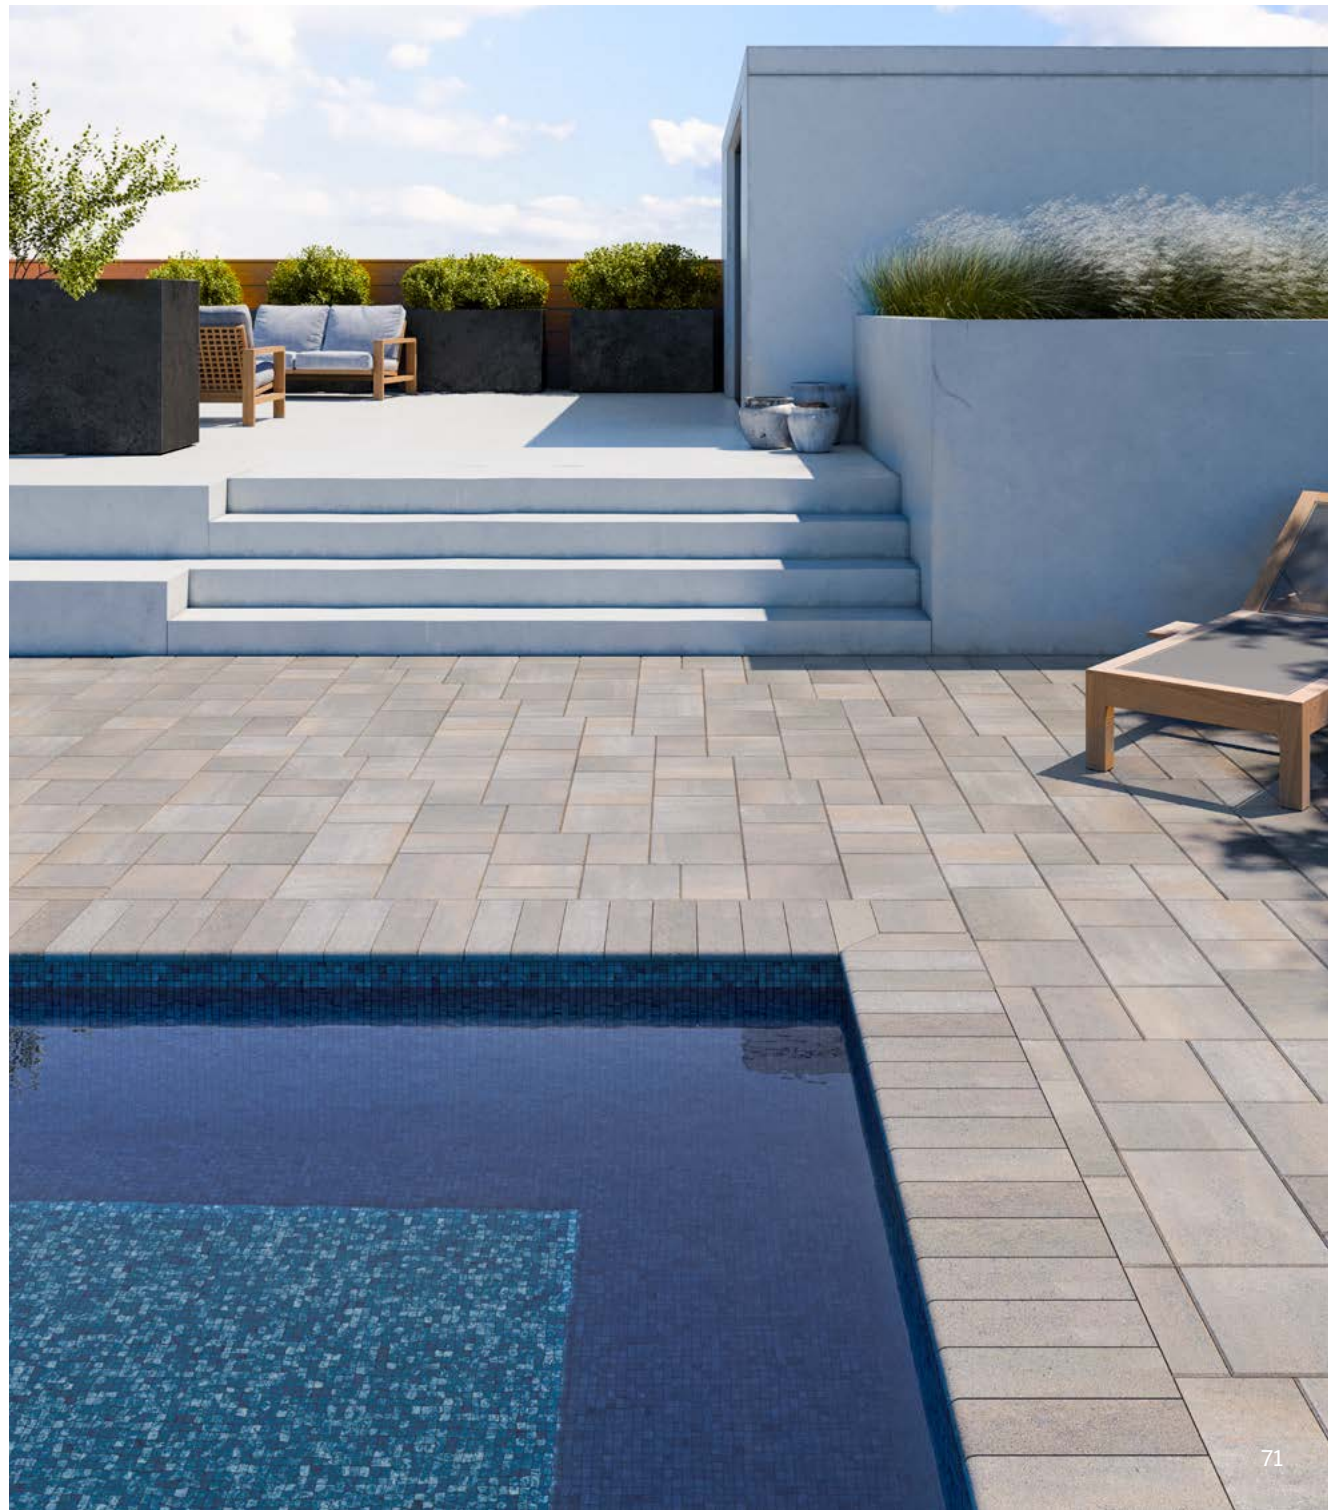

↓ Champlain Grey