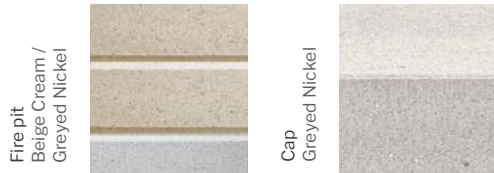

Raffinato

DRY CAST
COLLECTION

DE-ICING SALT
RESISTANT

Beige Cream