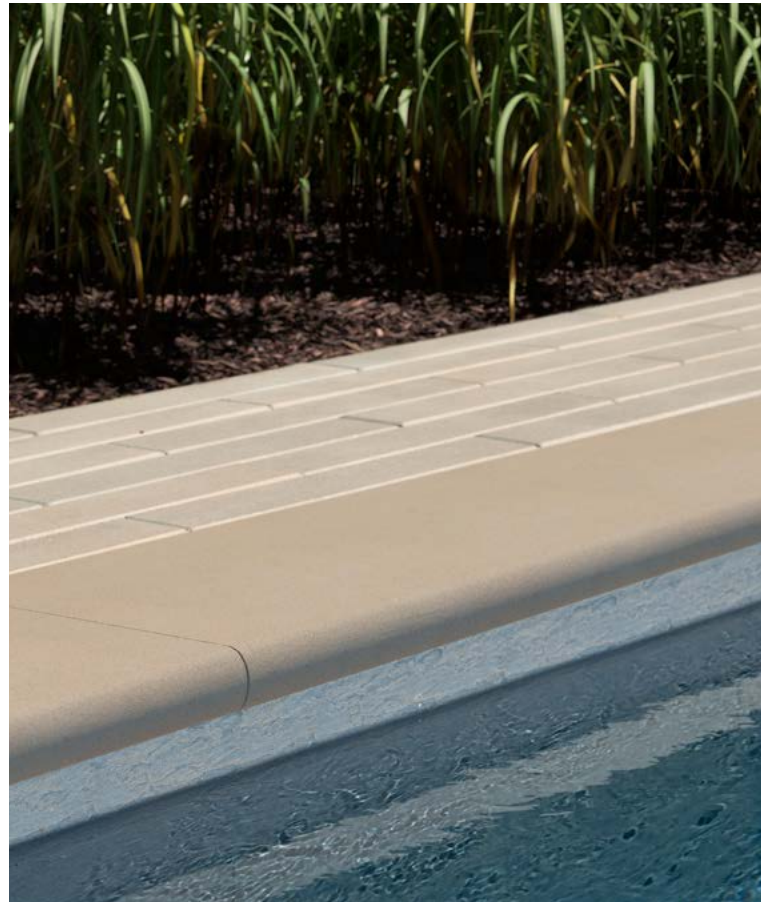

Sandstone Bullnose

↑ Beige paired with Industria paver

Beige

Grey

Dimensions

Depth: 13 3/4 in 350 mm

1 15/16 x 47 1/4
50 x 1200

Scan for more photos