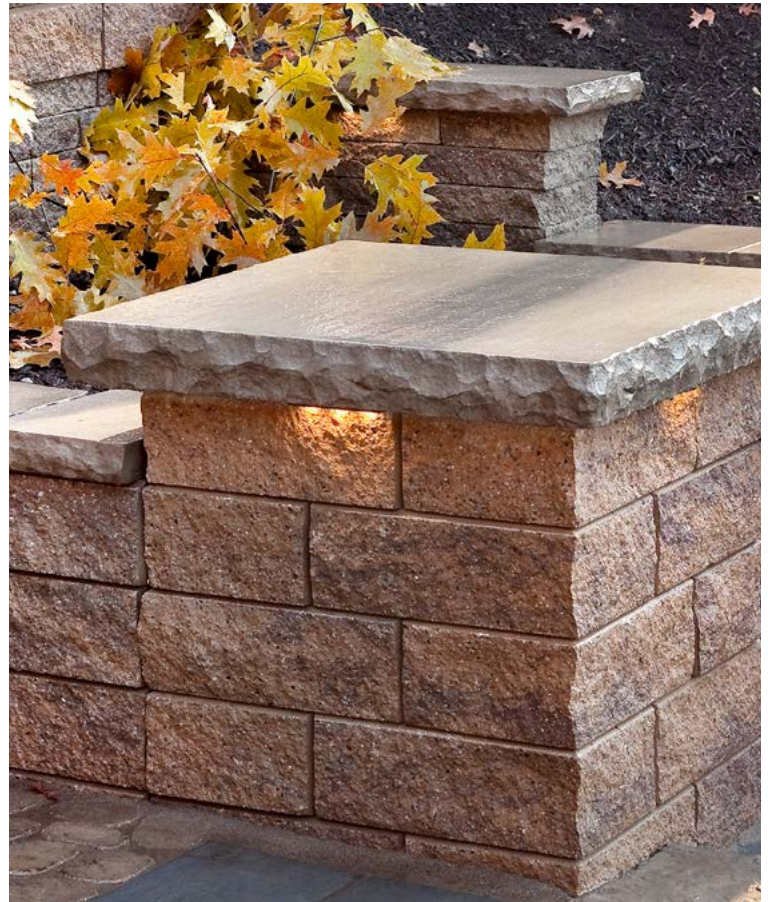

↑ Rock Garden Brown

Klean-Bloc
Factory-applied protection for stain resistance.

Chocolate Brown

Onyx Black

Klean-Bloc
Factory-applied protection for stain resistance.

Dimensions

14" × 28"
Depth: 14 in 356 mm

2 1/4 × 28
57 × 711

Dimensions

28" × 28" Pillar Cap
Depth: 28 3/4 in 730 mm

3 1/2 × 28 3/4
89 × 730

32" × 32" Pillar Cap
Depth: 32 in 813 mm

3 1/2 × 32
89 × 813

Counter Top
Depth: 24 in 610 mm

2 1/4 × 36
57 × 914

16", 32" & 48"
Depth: 14 in 356 mm

2 1/4 × 16
57 × 406

2 1/4 × 32
57 × 813

2 1/4 × 48
57 × 1219

Wall Cap
Depth: 14 in 356 mm

2 1/4 × 48
57 × 1219