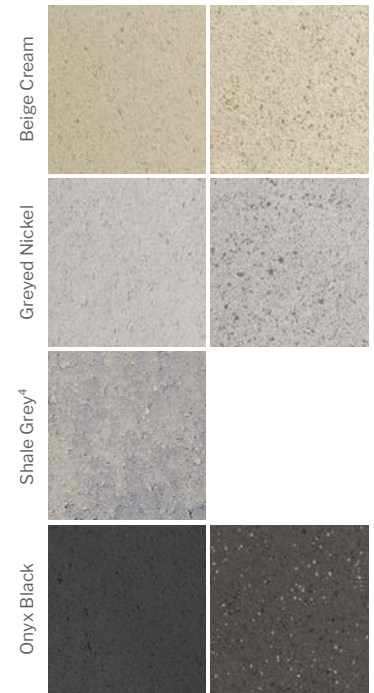

Side 2: 7 ¹/₁₆ × 14 ¹/₄
180 × 362

180 mm Corner

³Depth: 9 ¹³/₁₆ in 249 mm

7 ¹/₁₆ × 14 ¹/₄
180 × 359

Smooth Polished¹

1. Polished is made-to-order, minimum order of 500 sq. ft. Deposit required.
2. Polished finish is only available on a single side of the wall. Polished units are 9 ³/₄ in. (248 mm) in Depth.
3. For Corners: Polished units are 9 ³/₄ in (248 mm) Depth & 14 ¹/₁₆ in (357 mm) length.
4. Shale Grey is only available in Canada.