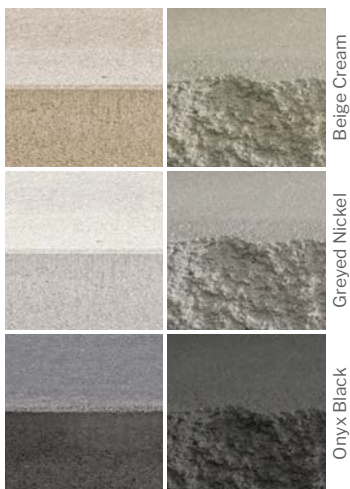

Beige Cream

Greyed Nickel

Onyx Black

Factory-
applied
protection
for stain
resistance.

Dimensions

Depth: 14 in 356 mm
2 15/16 × 20
75 × 508

Dimensions

14" × 30"
Depth: 14 in 356 mm
2 1/4 × 30
57 × 762

28" × 28"
Depth: 28 in 711 mm
2 7/8 × 28
73 × 711