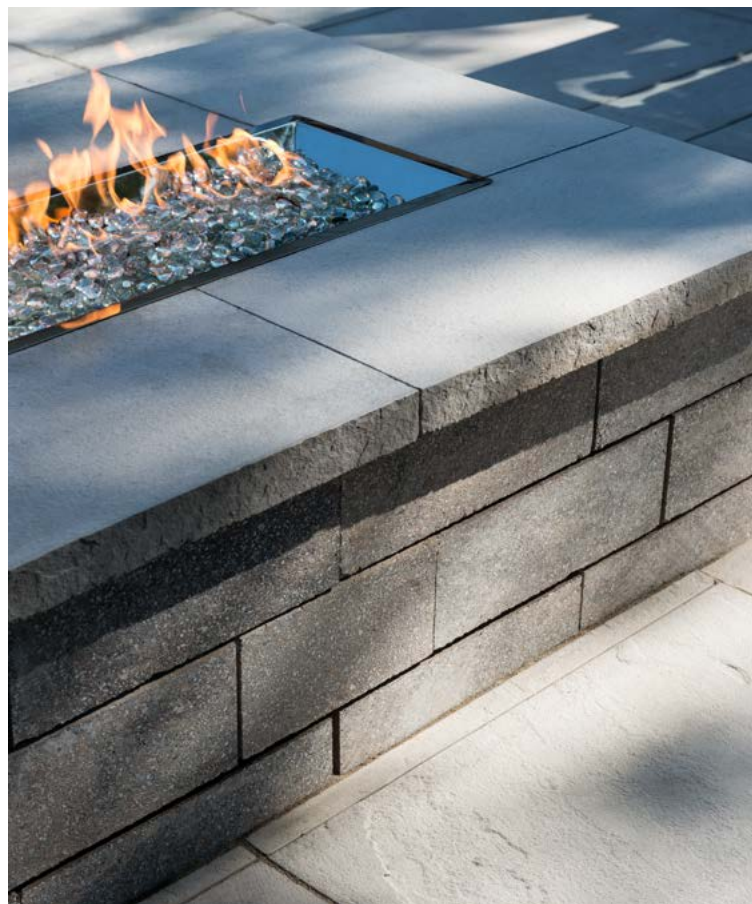

Rock Garden
Brown

Piedimonte

WET CAST
COLLECTION

DO NOT USE
DE-ICING SALT

KLEAN-BLOC

↑ Riviera

Smooth Side   Split Face Side