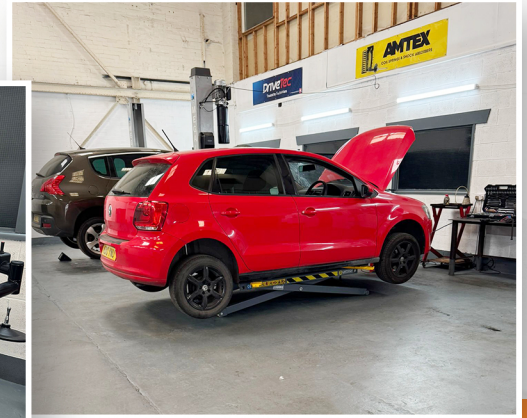

OUR FACILITIES

Modern, Flexible Spaces

- Latest industry-standard equipment and tools
- Dedicated practical, workshop, and simulated work spaces