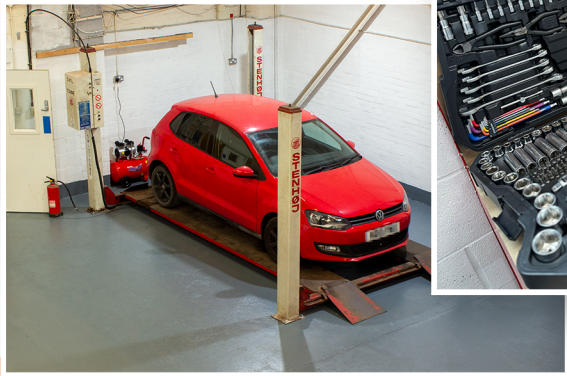

END POINT ASSESSMENT CENTRE FACILITIES GUIDE

- WELCOME AREA
- TRAINING ROOMS
- WORKSHOP
- FACILITIES

ABOUT US

Close Enterprises is proud to offer our new **End Point Assessment (EPA) Centre** - designed for colleges, training providers, and employers to run industry-standard training, assessments and workshops.

- Close to Bamber Bridge train station
- Well served by local bus routes
- Easy access from major roads and motorways
- Nearby cafés, shops, and accommodation for convenience

APPROVED CENTRE

We are **City & Guilds** approved, giving employers, apprentices, and training providers confidence in the standard and suitability of our facilities.

OUR FACILITIES

Modern, Flexible Spaces

- Latest industry-standard equipment and tools
- Dedicated practical, workshop, and simulated work spaces

Training & Support Spaces

- Comfortable waiting and preparation areas
- Private rooms for discussions, presentations and interviews.

ONSITE TECHNICAL AND ADMINISTRATIVE SUPPORT
Support staff available to assist as required

OUR OFFER

We provide high-standard facilities ideal for a range of activities including:

- Automotive related training and assessments
 - Engineering training and assessments
 - Practical skills tests
 - Knowledge-based exams
 - Professional discussions/meetings
 - Project and portfolio evaluations