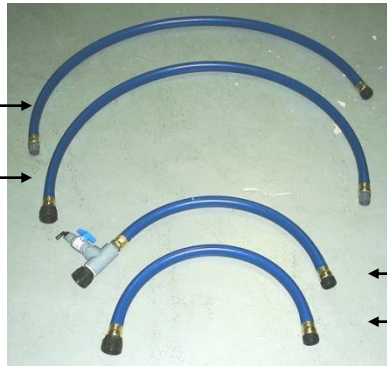

OPEN MEDIA RACK

E.	65" x 1.0" Hi Temp Hose:	1" MNPT x Male	Part #: JUM-OR-65MD
F.	65" x 1.0" Hi Temp Hose:	1" MNPT x Female	Part #: JUM-OR-65FD
G.	32" x 1.0" Hi Temp Hose:	Male x Female Jumper	Part #: JUM-OR-32MF
H.	32" x 1.0" Hi Temp Hose:	Sample Port Jumper	Part #: JUM-OR-32SP

ENCLOSED MEDIA RACK