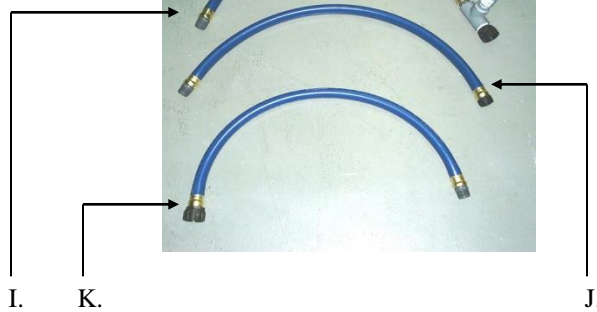

I.	42" x 1.0" Hi Temp Hose:	Sample Port Jumper	Part #: JUM-ER-42HMR
J.	42" x 1.0" Hi Temp Hose:	1" MNPT" x Male	Part #: JUM-ER-42MD
K.	42" x 1.0" Hi Temp Hose:	1" MNPT" x Female	Part #: JUM-ER-42FD