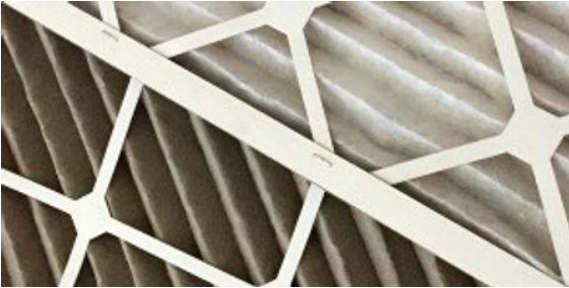

Product and Services Provided:

- Pre-filters and Coalescing
- Cartridge and Barrier
  - HEPA, Cylindrical, Conical, Corrugated, Synthetic Blend, Synthetic
- Filter Wraps, Evaporative Media, and Drift/Mist Eliminators
- Filter Element Changeout and Upgrades
- Evaporative and Drift/Mist Eliminators Changeout
- Technical Advisory and Inspection Services

At Filter Assist, we are committed to the highest quality service by staying true to our core values: SAFETY, EFFICIENCY, and RELIABILITY. We are a small business located in Boston, Massachusetts. We primarily serve the New England area and believe in taking care of our customers by being honest, respectful, and open with one another.

Integrated System Knowledge and Turnkey Solutions

670 East 6th Street
Boston, MA 02127
T: +1.724.991.3419
E: andrew@filterassist.com

www.filterassist.com