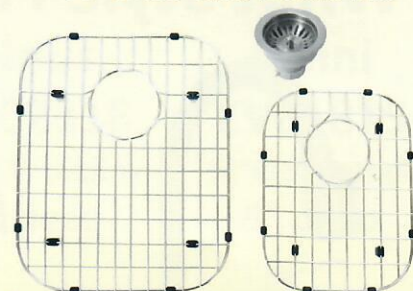

Evolution & Infinity Plus Packages

• Sink • Grid • Drain Kit • Faucet • Soap Dispenser

What Style Sink Do You Prefer?

Evolution Series 9" Deep/Offset 9" & 7" Deep

- Small Radius 304 Stainless Sinks
- Heavier Than Traditional 16 Gauge Sinks
- Rated For Up To 1.5HP Garbage Disposal

Crimson EVO-6040

Carlyle EVO-5050

Amor EVO-3018

Any Sink
With Any Faucet
ONE PRICE

Free Grids and Drain Kit

Solid 304 Stainless Steel Grids

Infinity Series 9" Deep/Offset 9" & 7" Deep

- Extra Heavy 16 Gauge 304 Stainless Sinks
- Thermal Pad & Advanced Sound Reduction Technology
- Rated For Up To 1.5HP Garbage Disposal

Allante

BD-813L-16 (Shown)

BD-813R-16
(Reverse Available)

Rio

BD-822L-16 (Shown)

BD-822R-16
(Reverse Available)

Tipton BD-820-16

Horizon BS-800-16

This Model is 10" Deep