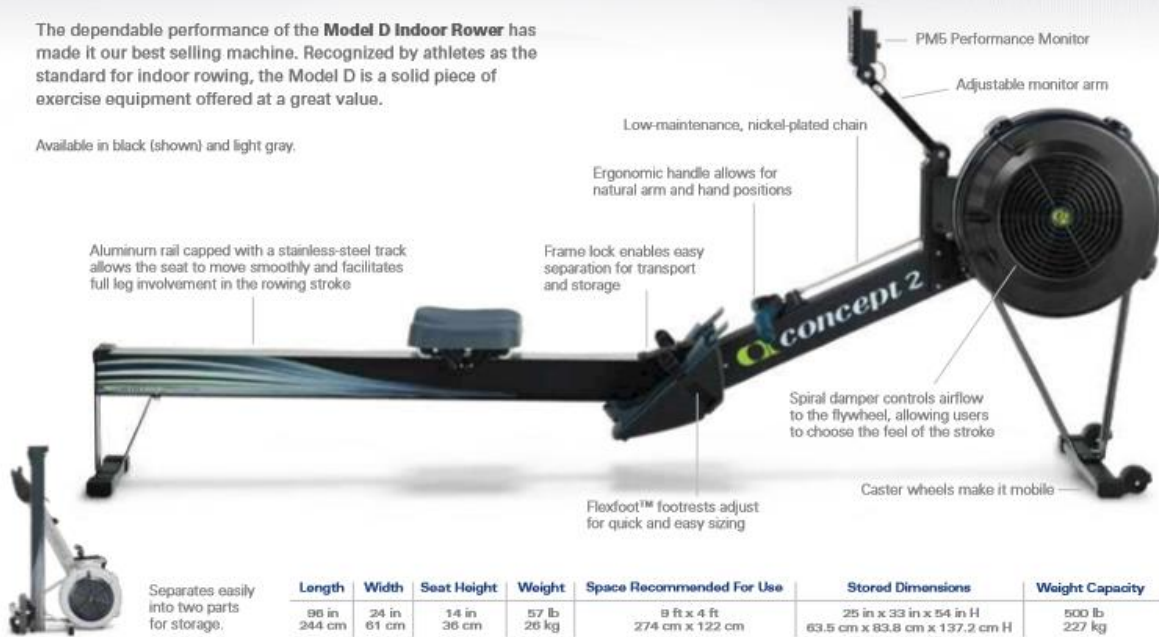

Model D Indoor Rower

The dependable performance of the **Model D Indoor Rower** has made it our best selling machine. Recognized by athletes as the standard for indoor rowing, the Model D is a solid piece of exercise equipment offered at a great value.

Available in black (shown) and light gray.

Separates easily into two parts for storage.

Length	Width	Seat Height	Weight	Space Recommended For Use	Stored Dimensions	Weight Capacity
98 in 244 cm	24 in 61 cm	14 in 36 cm	57 lb 26 kg	9 ft x 4 ft 274 cm x 122 cm	25 in x 33 in x 54 in H 63.5 cm x 83.8 cm x 137.2 cm H	500 lb 227 kg