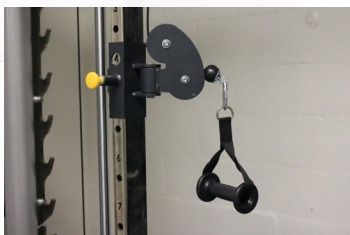

Dual Adjustable Pulley System
DYNAMIC TRAINER

MX1161EX

The Universal Trainer's little brother, the Dynamic Trainer, comes with almost all of the same features of the Universal Trainer without the counter balanced smith machine. This unit is perfect for those that prefer free weights over the constraints of the smith machine. The removable J hooks and spotters allow this functional trainer to double up as a half rack and the additional accessories and attachments make it extremely versatile.

Dimensions
 60" x 48" x 89"

Weight
 595lb

Dual Adjustable Pulley System

DYNAMIC TRAINER

MX1161EX

Warranty

STRENGTH WARRANTY (NORTH AMERICA ONLY)

FRAME (NOT COATINGS)**	LIFETIME
WEIGHT STACKS	10 YEARS
PULLEYS	10 YEARS
PIVOT BEARINGS	10 YEARS
OTHER ITEMS NOT SPECIFIED	3 YEARS
LABOR	3 YEARS
UPHOLSTERY / CABLES / SPRINGS / GRIPS	1 YEAR
ACCESSORIES	6 MONTHS

Dual Adjustable Pulley System -t 2x 220LB Weight Stacks

Multi-Grip Pull-Up Bars

Accessories Storage

Dip Bar

Bar Storage

Bar Spotters

Lat Bar

6 Weight Peg Holders