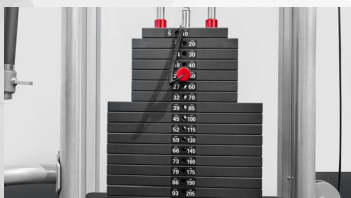

Dual Adjustable Pulley System
DYNAMIC TRAINER

MX1161EX

The Universal Trainer's little brother, the Dynamic Trainer, comes with almost all of the same features of the Universal Trainer without the counter balanced smith machine. This unit is perfect for those that prefer free weights over the constraints of the smith machine. The removable J hooks and spotters allow this functional trainer to double up as a half rack and the additional accessories and attachments make it extremely versatile.

Dimensions
 60" x 48" x 89"

Weight
 595lb

Dual Adjustable Pulley System

DYNAMIC TRAINER

MX1161EX

Warranty

STRENGTH WARRANTY (NORTH AMERICA ONLY)

FRAME (NOT COATINGS)**	LIFETIME
WEIGHT STACKS	10 YEARS
PULLEYS	10 YEARS
PIVOT BEARINGS	10 YEARS
OTHER ITEMS NOT SPECIFIED	3 YEARS
LABOR	3 YEARS
UPHOLSTERY / CABLES / SPRINGS / GRIPS	1 YEAR
ACCESSORIES	6 MONTHS

Dual Adjustable Pulley System -t 2x 220LB Weight Stacks

Multi-Grip Pull-Up Bars

Accessories Storage

Dip Bar

Bar Storage

Bar Spotters

Lat Bar

6 Weight Peg Holders