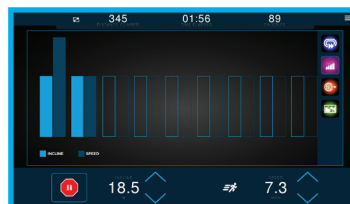

CONTEMPORARY DESIGN