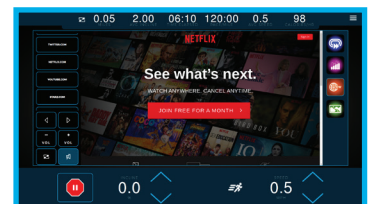

NUMEROUS ENTERTAINMENT OPTIONS