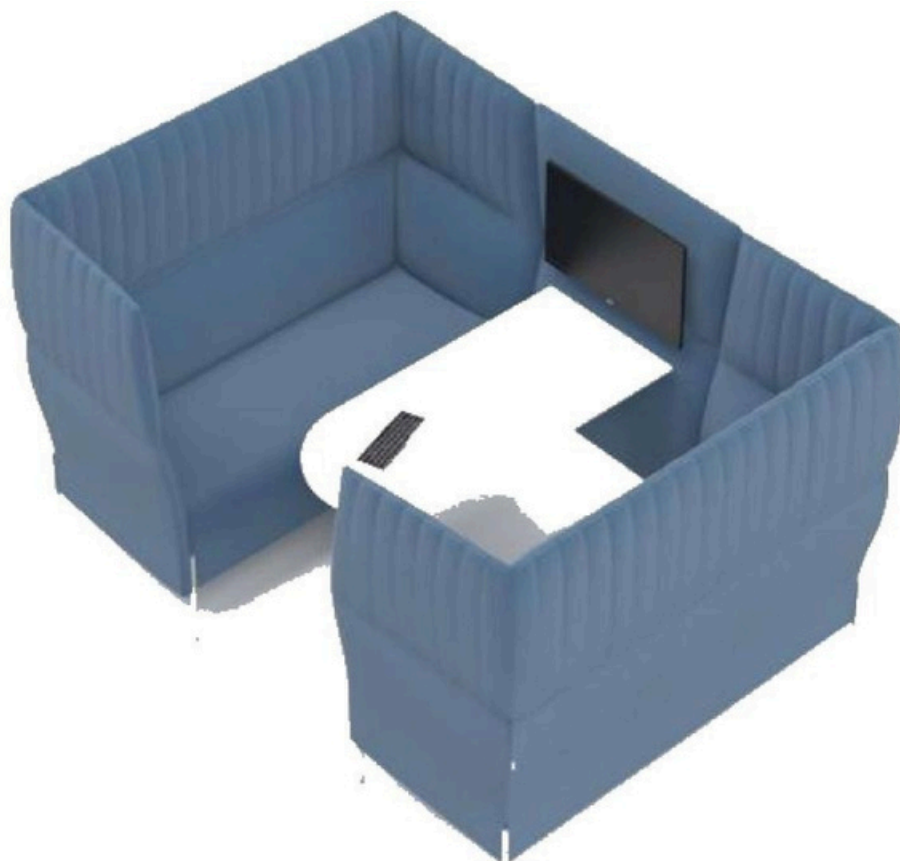

## Pod Seating

---

The fundamental idea behind this product family - providing places of shelter and seclusion. It shields users both visually and acoustically from the surrounding environment, forming a space for withdrawal. With its integrated tablet desk, and cable inlet, High back pods offers a flexible and private workspace in the open-plan office for individual tasks requiring concentration

Single seat: L:660mm D:700mm H:800 -1230mm SH:425mm

Two seat : L:1200mm D:700mm H:800 - 1230mm SH:425mm

Three seat: L 1580mm D:750mm H:800 - 1450mm SH:425mm

**Product code : HBS3012**

Single seat: L:915mm D:715mm H:1400mm SH:450mm

Two seat : L:1250mm D:810mm H:1000 SH:400mm

Three seat: L 1900mm D:810mm H:1000 SH:400mm

**Product code : HBS3015**

Single seat: L:700mm D:800mm H:1130 SH:425mm

Two seat : L:1600mm D:800mm H:1130 SH:425mm

Three seat: L 2100mm D:800mm H:1130 SH:425mm

**Product code : HBS3016**

Two seat : L:1620mm D:745mm H:1270mm SH:450mm

Booth-seat: L:2300mm D:1620mm H:1270mm SH:450mm

**Product code : HBS3017**

Single seat: L800mm D:800mm H:1270 SH:450mm