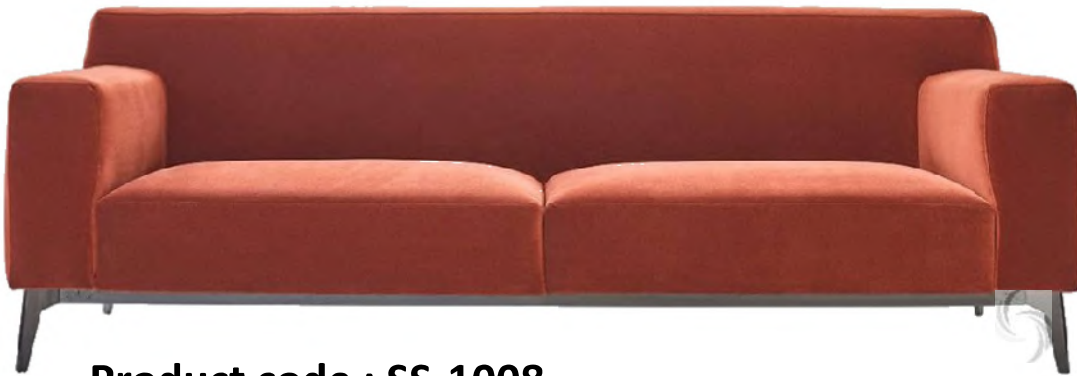

Product code : SS-1008

Single seat: L 880mm D:860 H:720mm SH:400mm

Two seat : L 1650mm D:860 H:720mm SH:400mm

Three seat: L 2200mm D:860 H:720mm SH:400mm