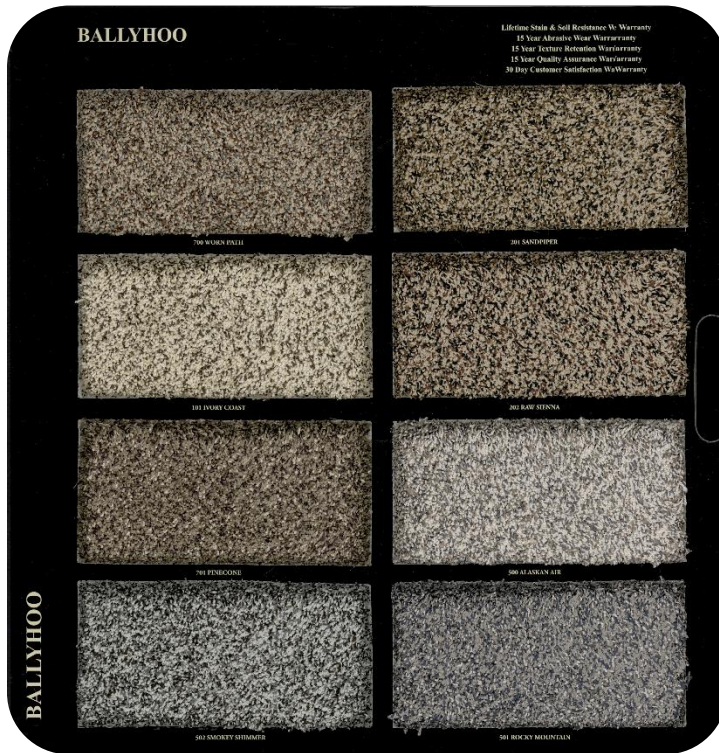

12' TEXTURE

SOFT ESSENTIALS / SOFT DESIGN

STOCKING (SOFT ESSENTIALS)

12 COLORS

40 OZ EXTRA SOFT SOL DYED BCF PET

12' SAXONY & FLECK

ADMIRATION / ELATION / SATISFACTION

STOCKING (ADMIRATION)

9 COLORS

45/60/77 OZ SOFT SOL. DYED PET

12' TEXTURE

COLLIE

STOCKING

16 COLORS

55 OZ SOFT SOLUTION DYED BCF POLYESTER

12' TEXTURE

BALLYHOO

STOCKING

18 COLORS

59 OZ 100% BCF POLYESTER

12' & 15' TEXTURE

MAGISTRATE II

STOCKING

12 COLORS