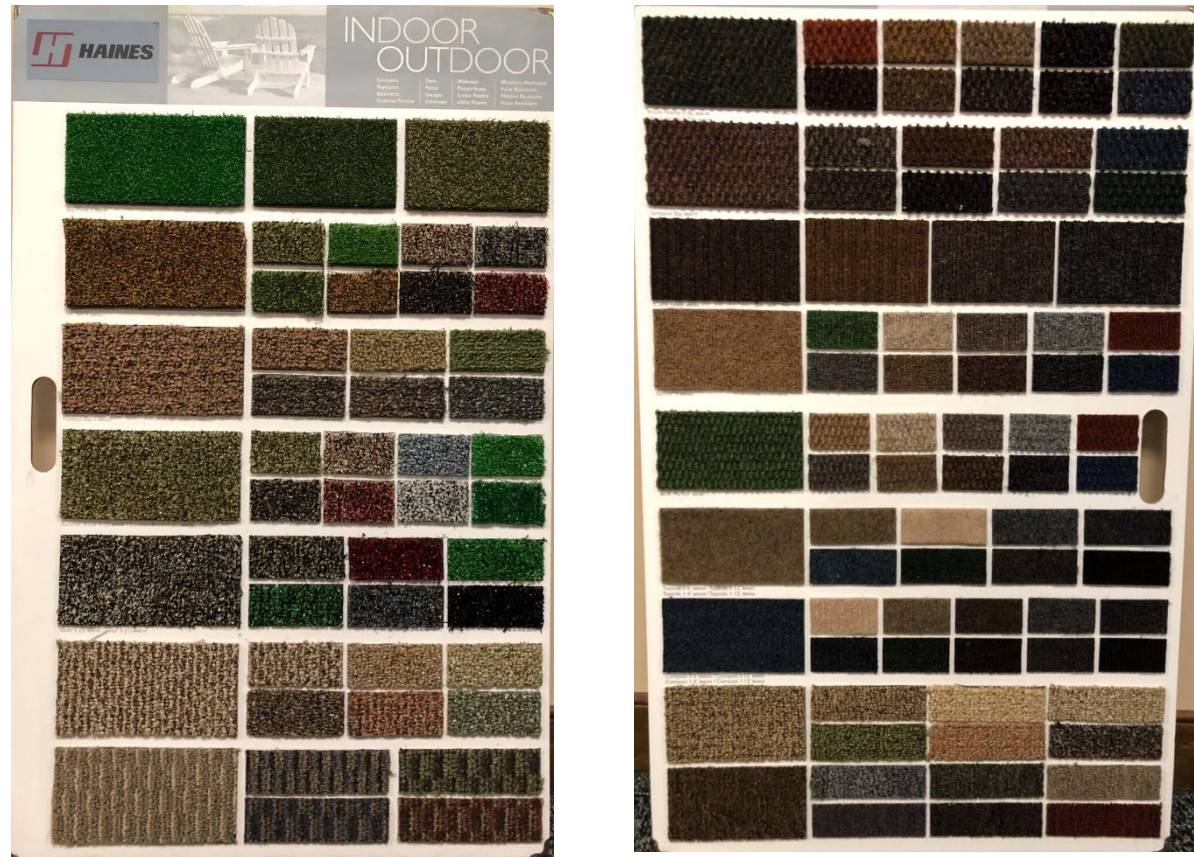

SHABN3780077221  
SUEDE

SHABN3780077421  
RUM RAISIN

SHABN3780077621  
BURNT BARK

# Indoor Outdoor Deck Board

Item# SHASX026281