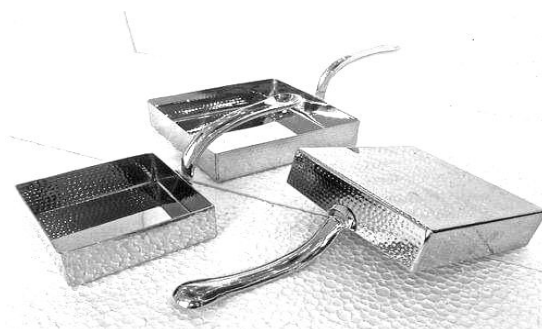

PAN-SQUARE- Copper- w/ Brass Handle - 5.5" - (NA) -
 \$19.90 - CPP001

FRY PAN -w / Brass Handle -Hammered
 1 Portion -\$15.90 SSF102 /
 2 Portion \$ 16.90 SSF103

PAN - SQUARE -w/ Brass Handle-
 5.5" - S / Steel - -\$ 19.90 SSP102

Sauce Pan -Hammered -S/Steel - Brass Handle
 SSS080 - 2 Portion - - 13.5 CM x 5 CM - \$ 17.90
 SSS081 - 3 Portion -15 CM x 5 CM - \$ 18.90

SERVING PANS - ONE HANDLE

Pan w // Steel Handle- HAMMER
S/S

- SSS095 - 1 Portion - \$ 13.90
- SSS096 - 2 Portion -- \$ 16.90
- SSS097 - 3 Portion--\$ 22.90

KATORI W/ HANDLE - Copper
-15.90 - CPK020

PAN- SQUARE -Hammered -S/S -Steel Handle -
<)) \$22.90 - SSP100

Above item - on order only

SAUCEPAN -HAMMERED - 2 Portion-W/ Brass Handle -
Copper-MK-(12 oz) - 23.90 - CPS039