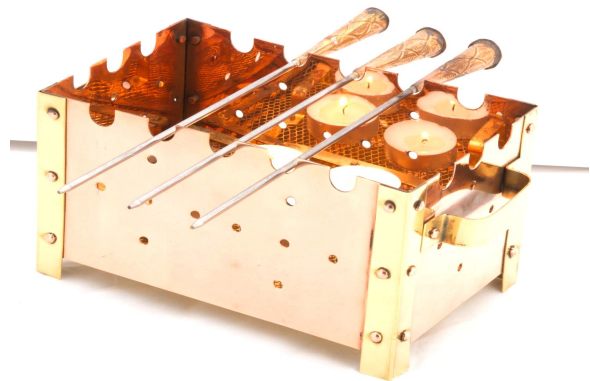

SECTION 3 : Continued.
COPPER SERVEWARE- SIZZLERS & SNACK WARMERS

ved / 12" x 6" x 6" $ 39.90

SSS001 - SNACK WARMER -RECTANGULAR - Matt - $ 24.90