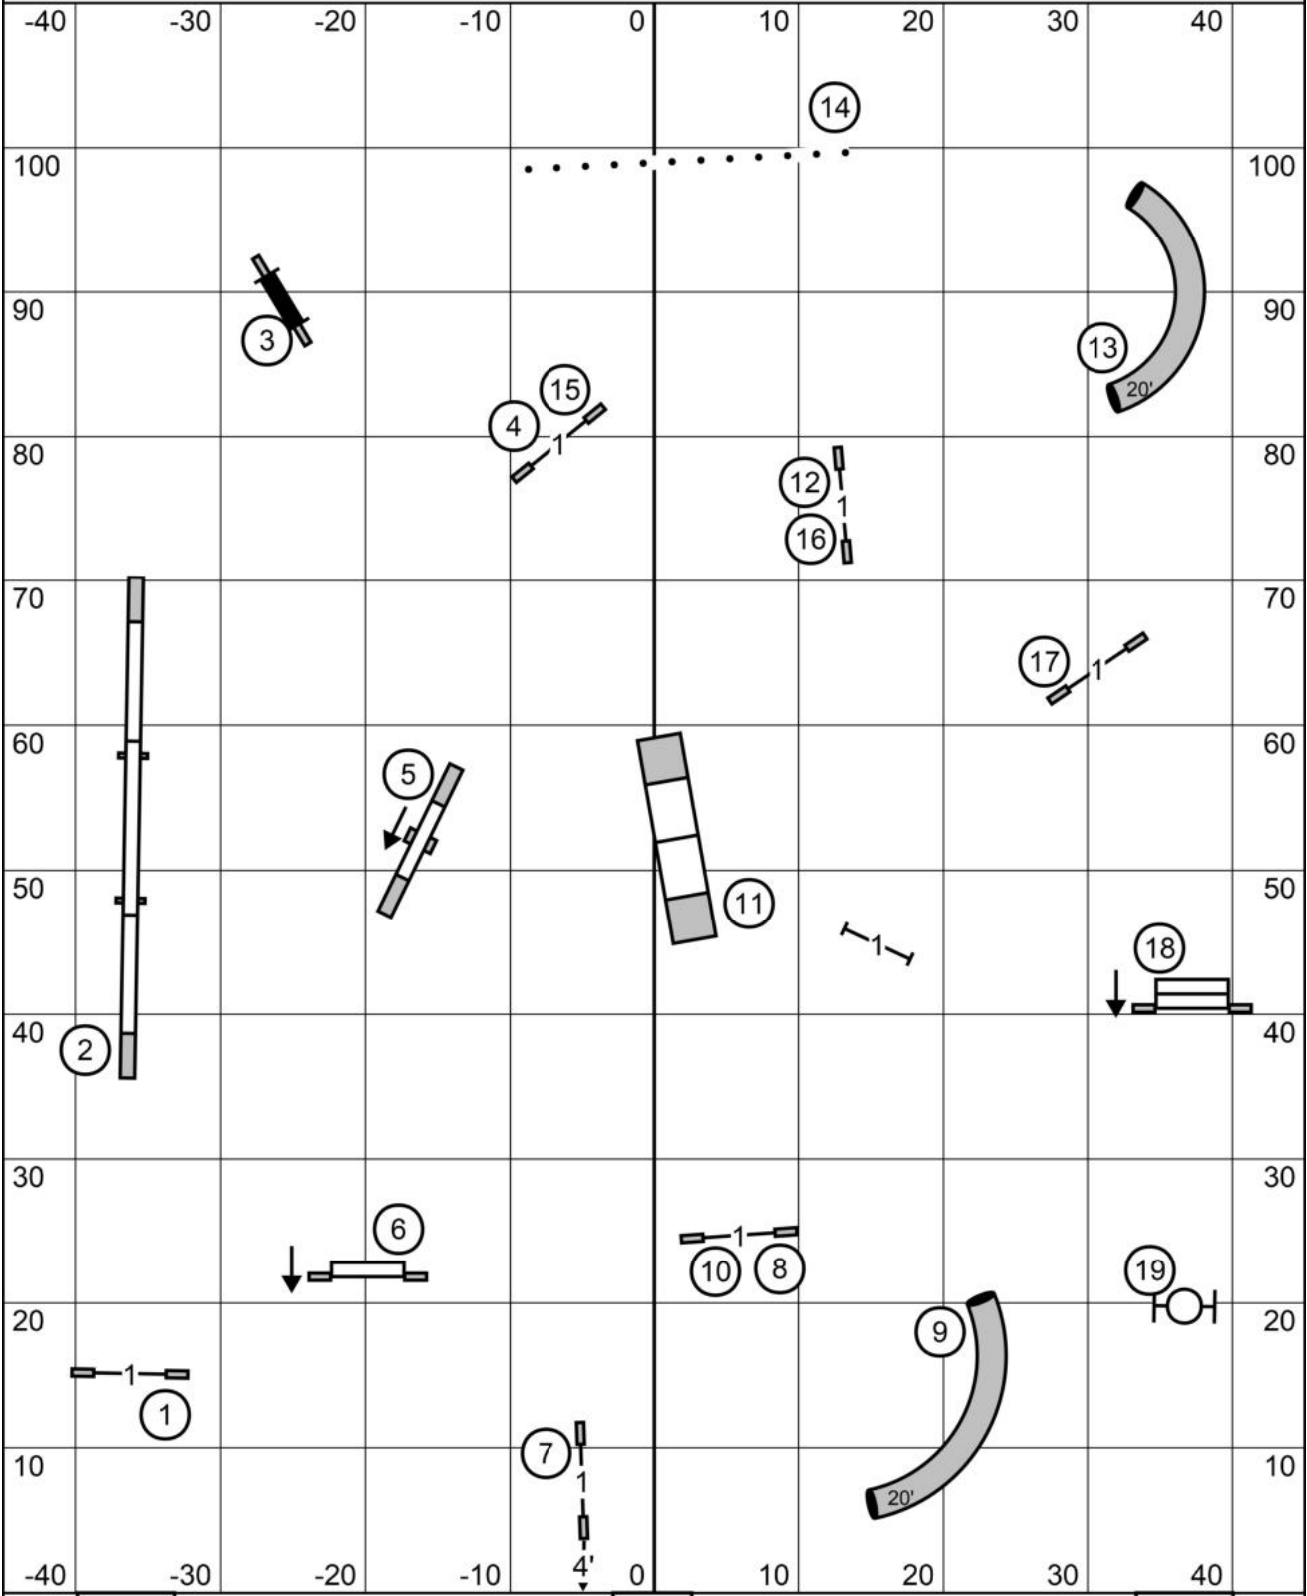

Excellent/Master Standard

In at #16

Gate

T/S

Gate

American Rottweiler Club
Purina Farms Event Center - Gray Summer, MO
Wednesday, June 10, 2026
Inga L. Hooper

Open Standard

In at #14

American Rottweiler Club

Purina Farms Event Center - Gray Summer, MO

Wednesday, June 10, 2026

Inga L. Hooper

Novice Standard

Enter when dog before is on leash.

Gate

T/S