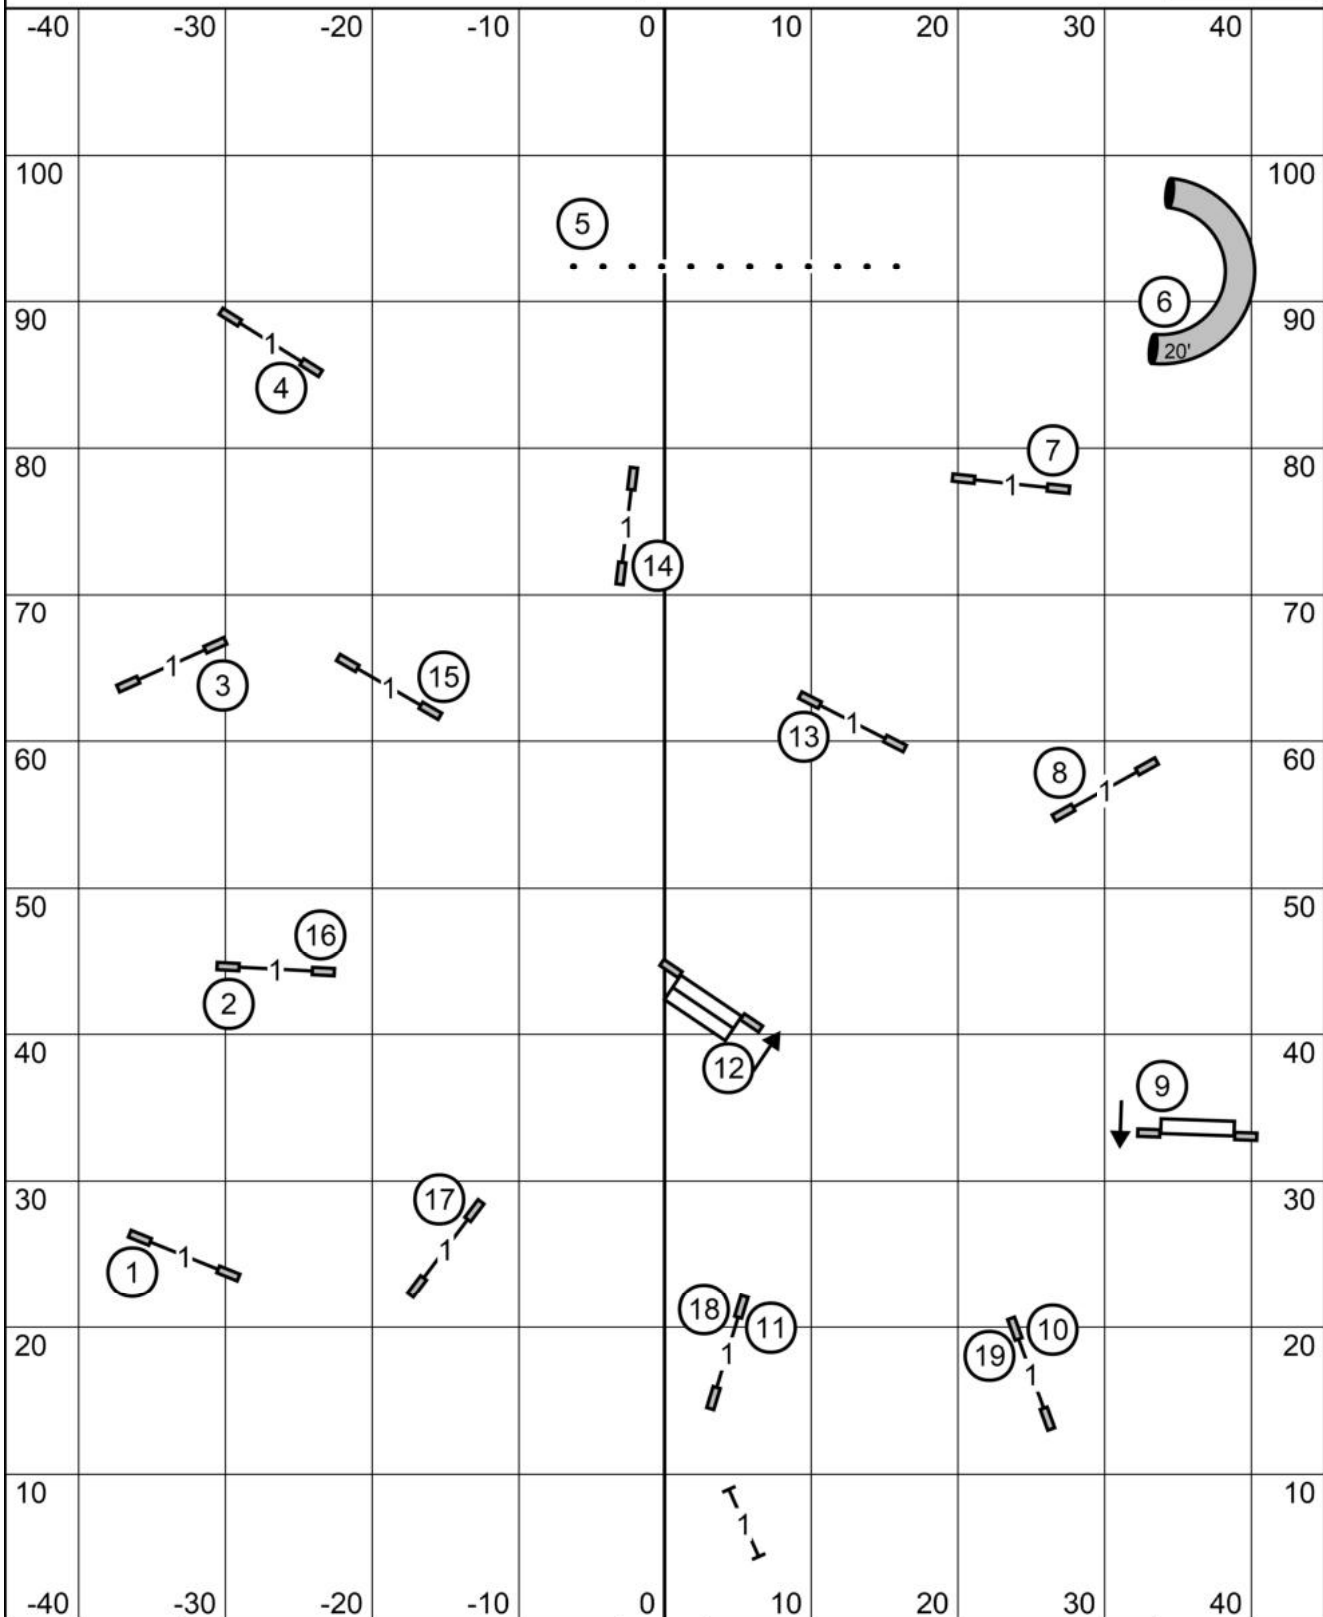

T/S

Gate

American Rottweiler Club

Purina Farms Event Center - Gray Summer, MO
Wednesday, June 10, 2026
Inga L. Hooper

Excellent/Master Jumpers with Weaves

In at #17

Gate

T/S