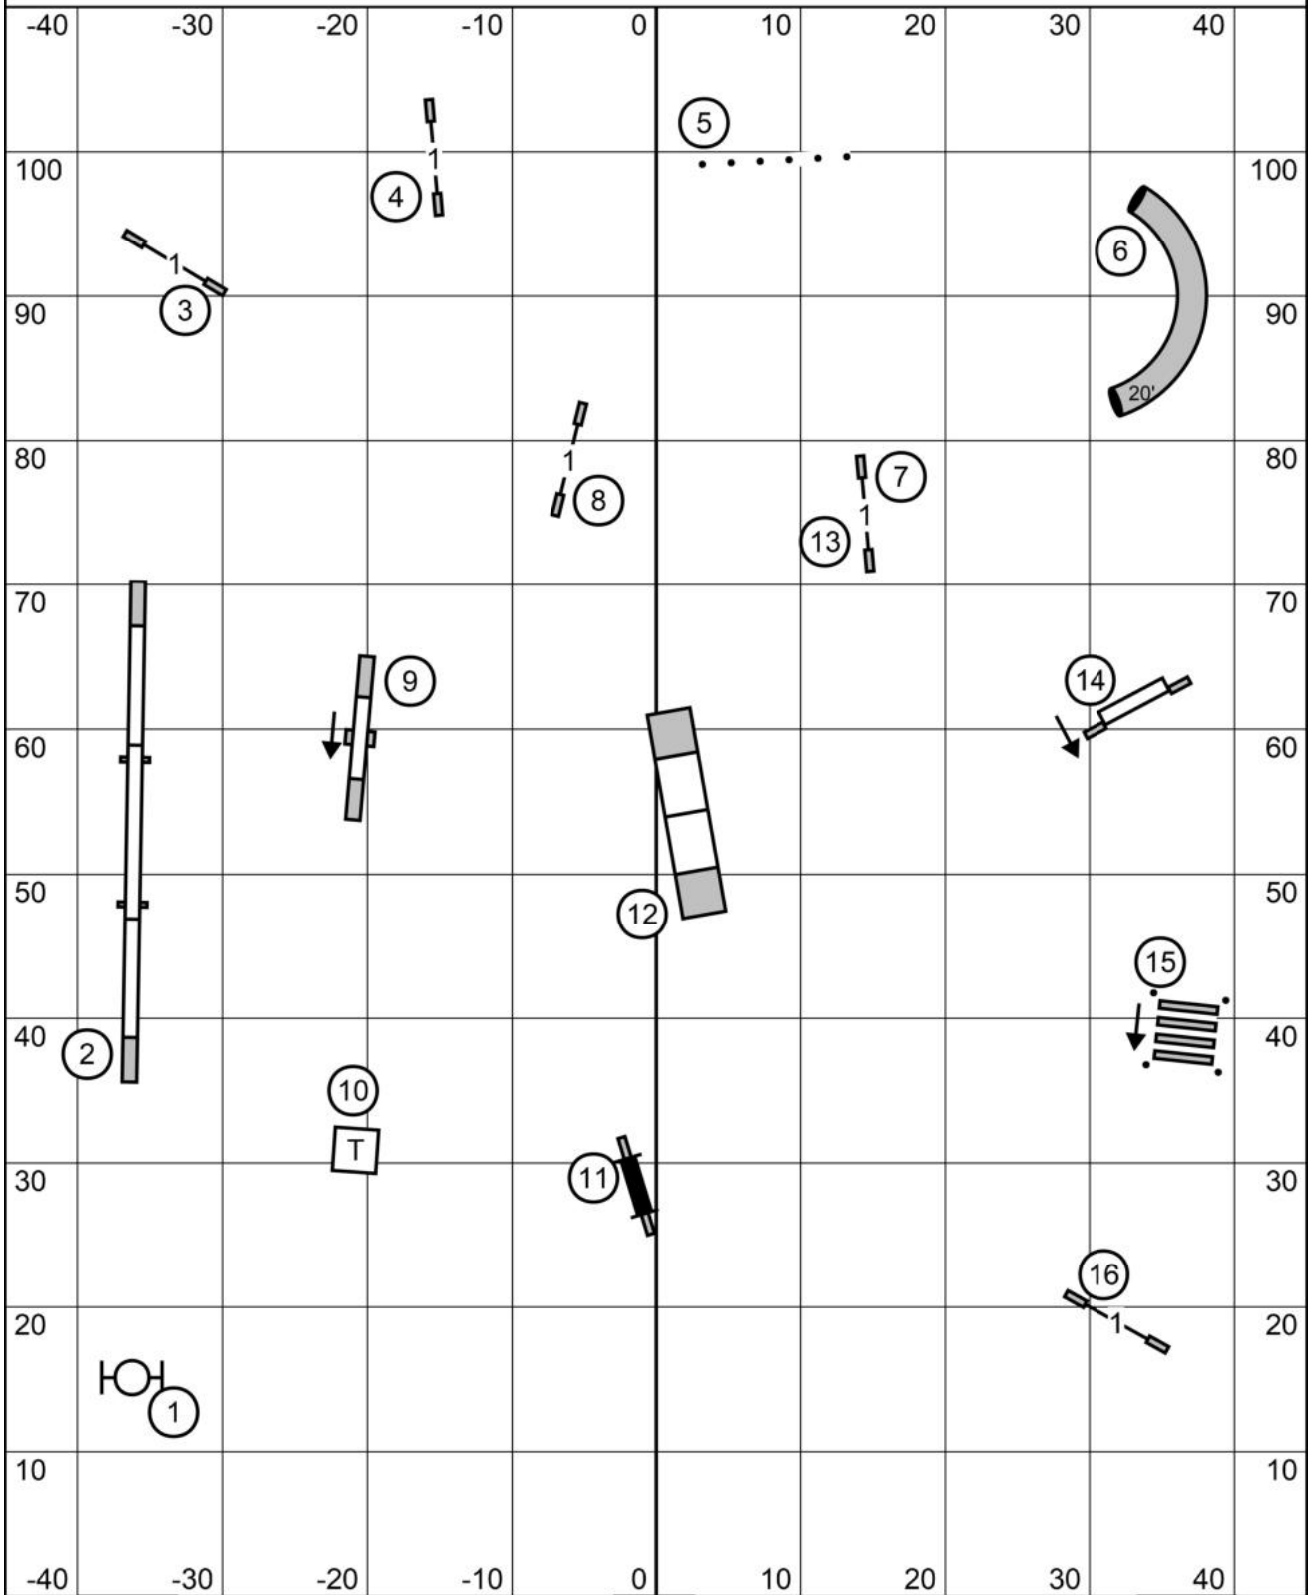

Excellent/Master Standard

In at #16

Gate

T/S

Gate

American Rottweiler Club
Purina Farms Event Center - Gray Summer, MO
Wednesday, June 10, 2026
Inga L. Hooper

Open Standard

In at #14

American Rottweiler Club

Purina Farms Event Center - Gray Summer, MO

Wednesday, June 10, 2026

Inga L. Hooper

Novice Standard

Enter when dog before is on leash.

Gate

T/S