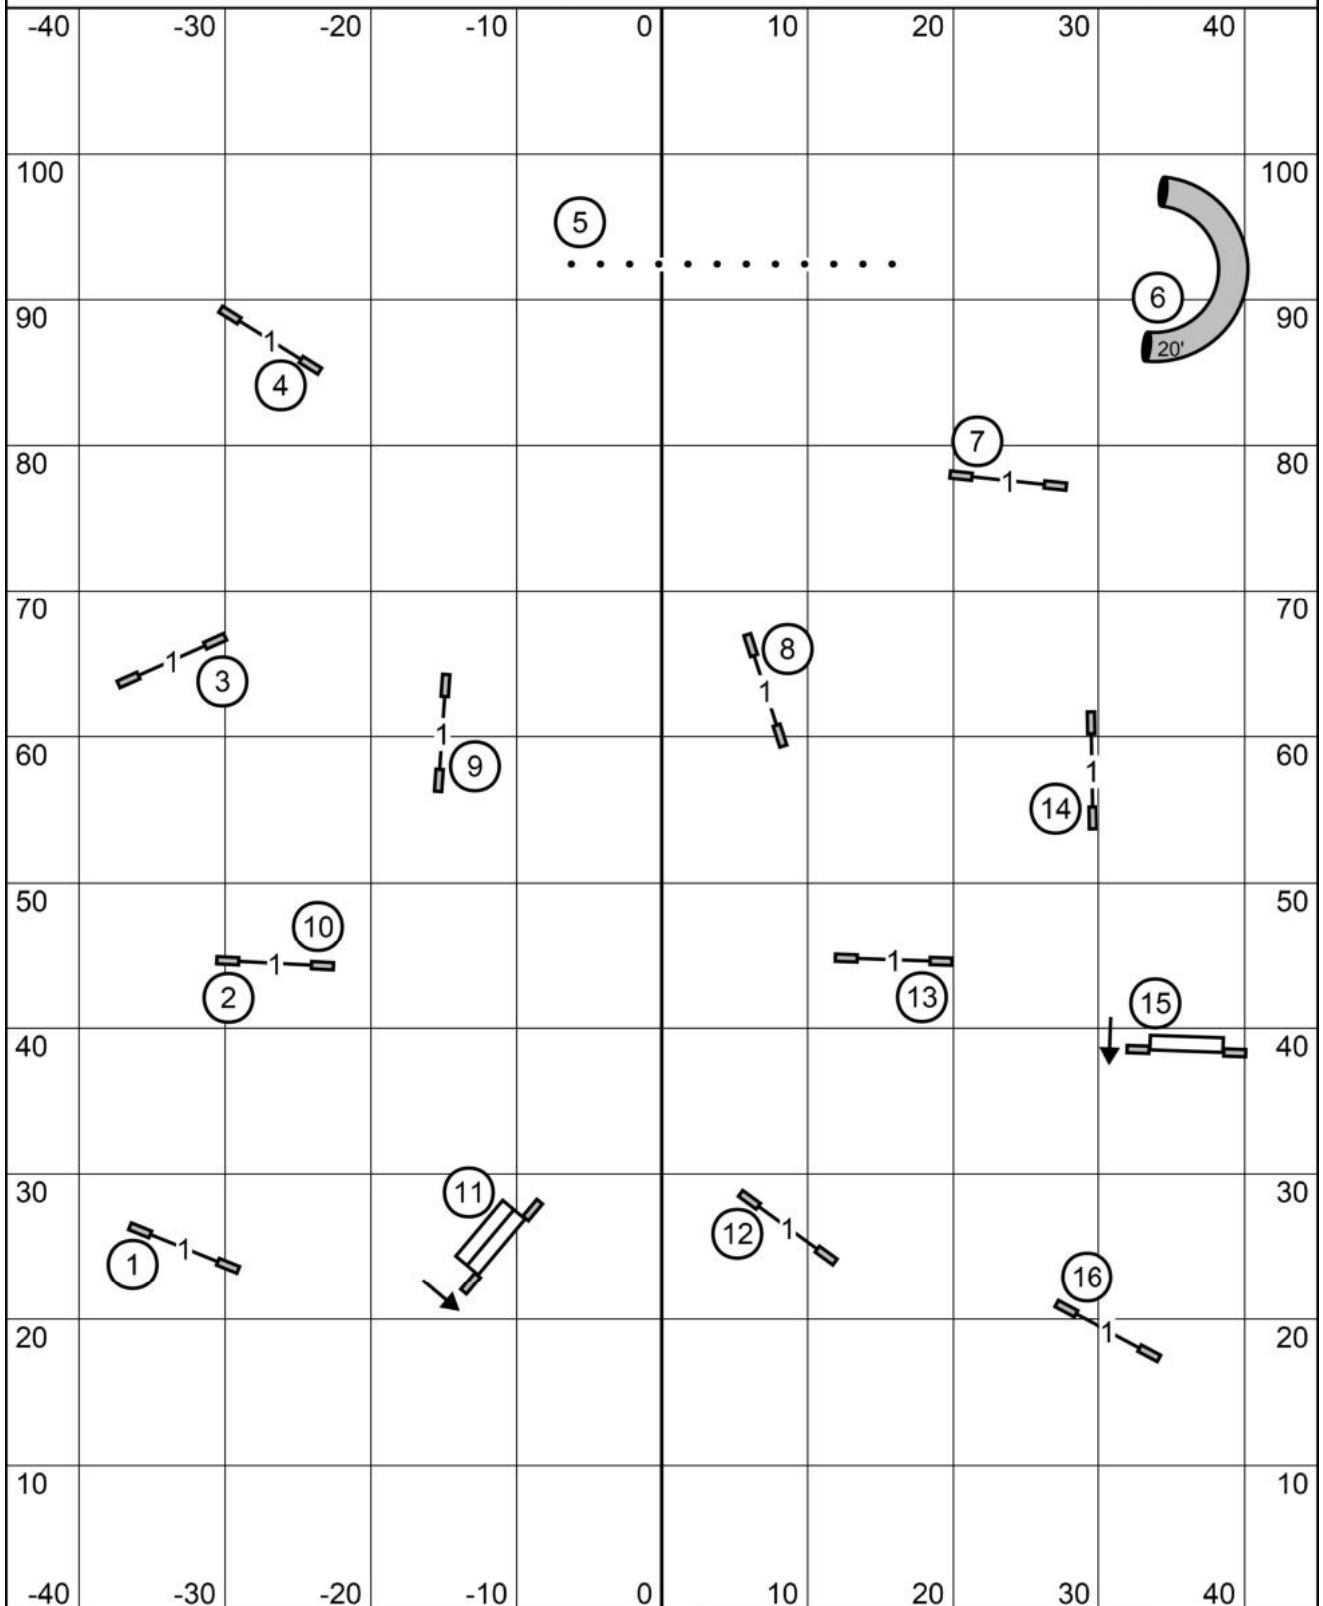

Gate

American Rottweiler Club

Purina Farms Event Center - Gray Summer, MO

Wednesday, June 10, 2026

Inga L. Hooper

Open Jumpers with Weaves

In at #12

Gate