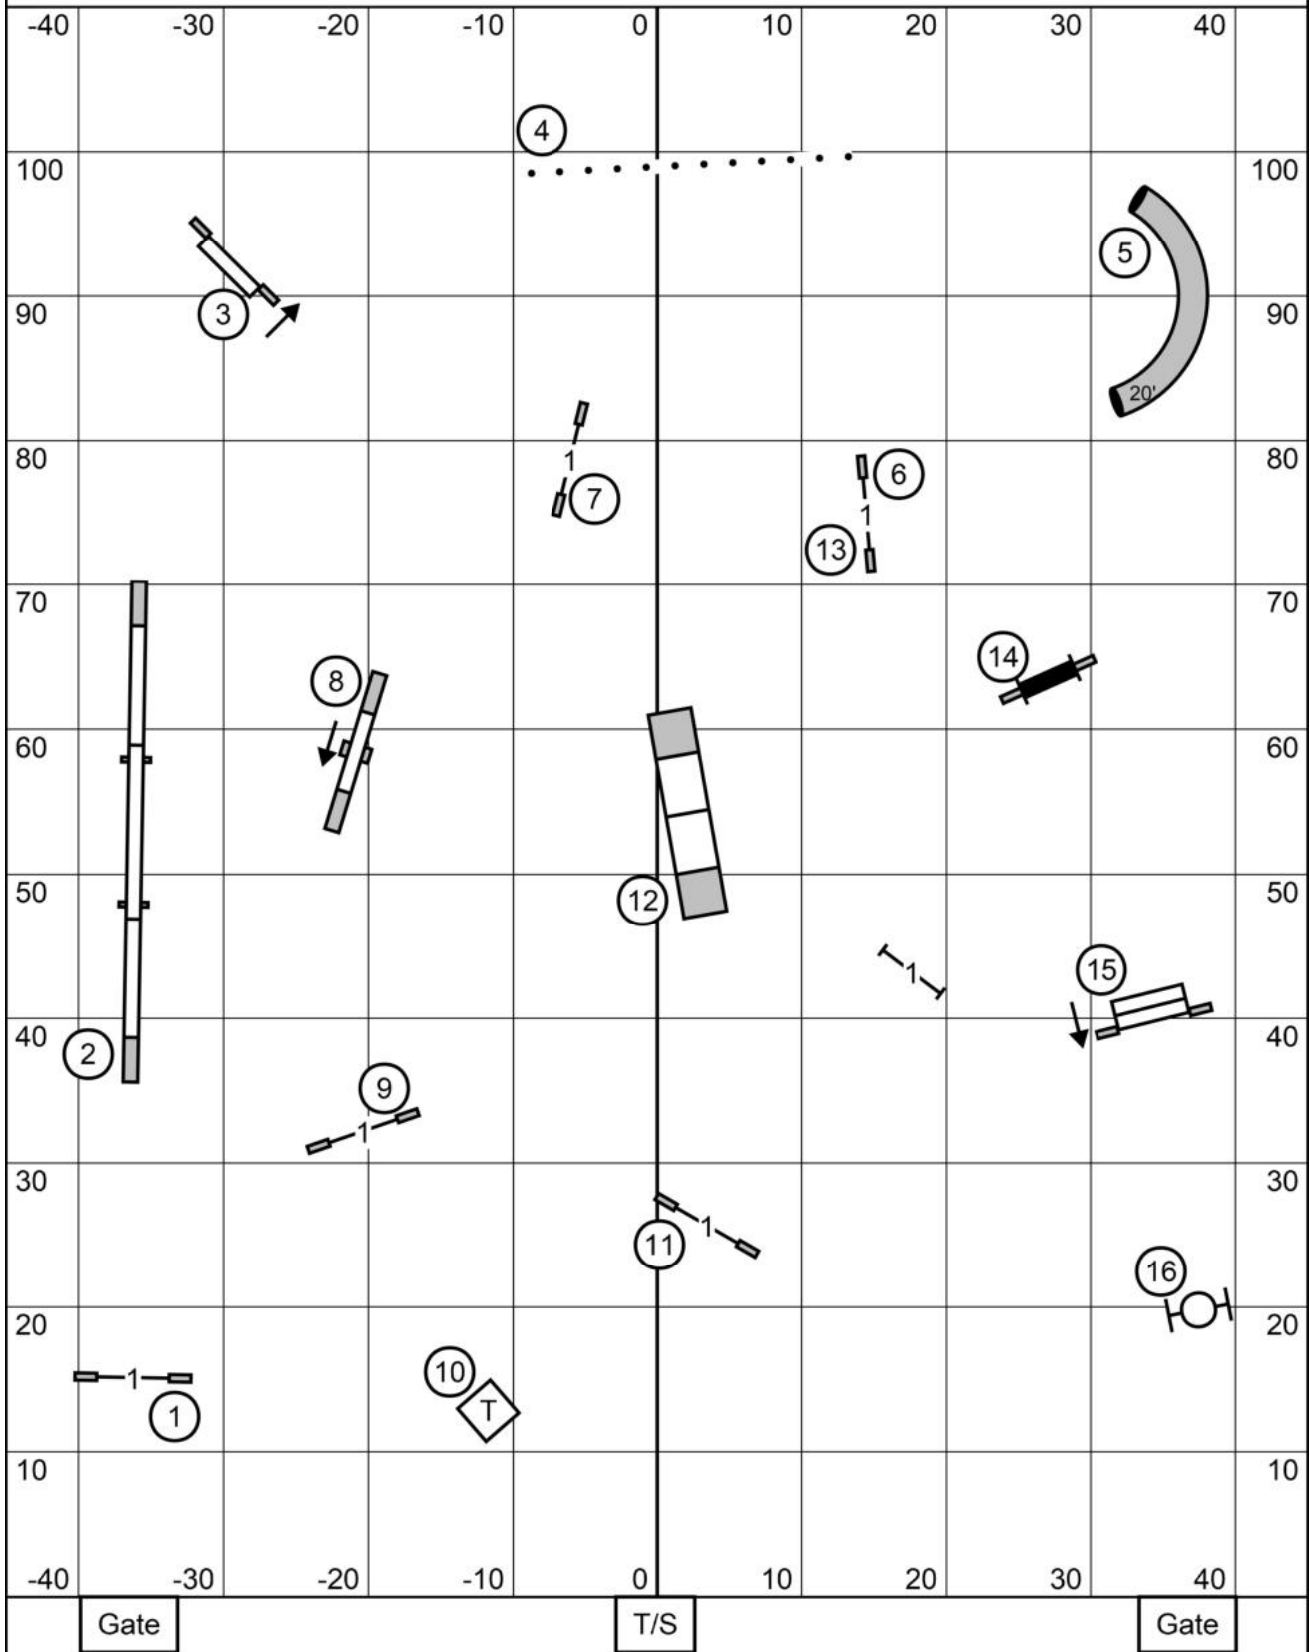

Excellent/Master Standard

In at #16

Gate

T/S

Gate

American Rottweiler Club
Purina Farms Event Center - Gray Summer, MO
Wednesday, June 10, 2026
Inga L. Hooper

Open Standard

In at #14

American Rottweiler Club

Purina Farms Event Center - Gray Summer, MO

Wednesday, June 10, 2026

Inga L. Hooper

Novice Standard

Enter when dog before is on leash.

Gate

T/S