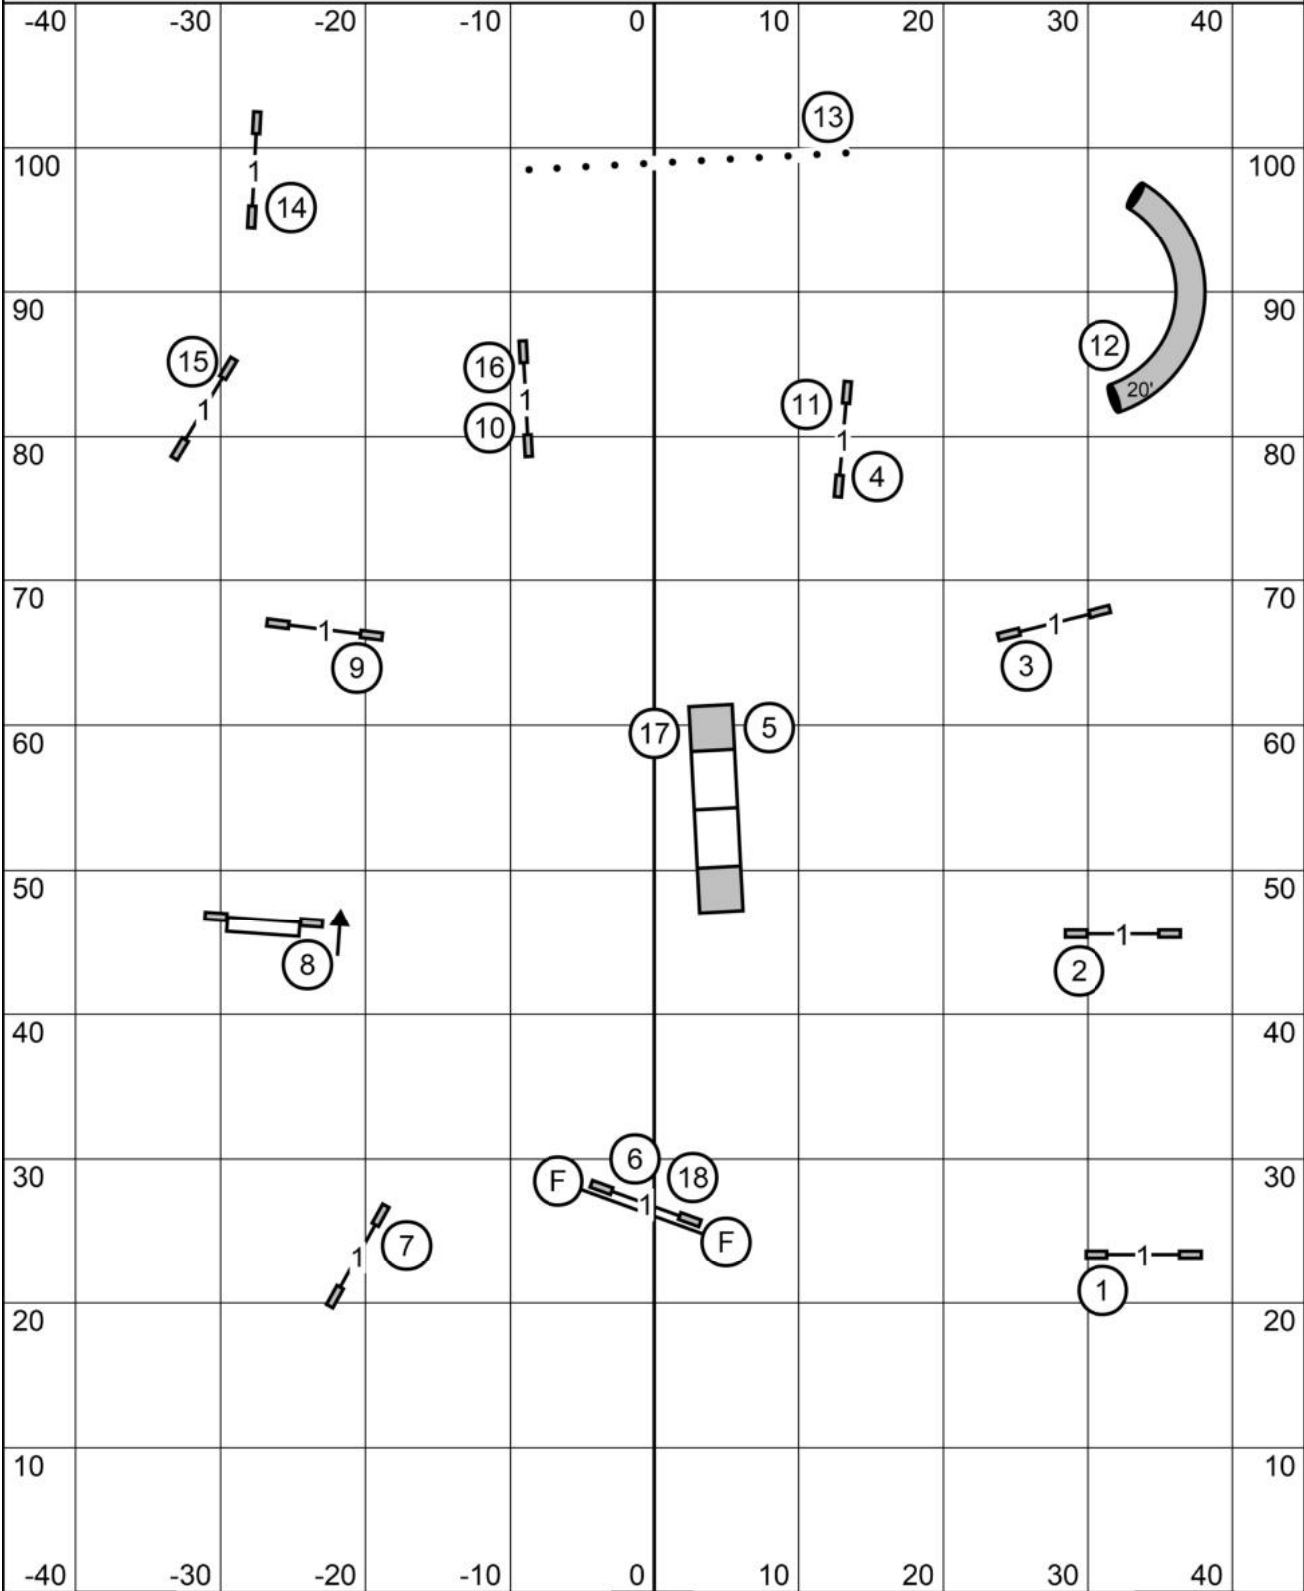

Gate

American Rottweiler Club

Purina Farms Event Center - Gray Summer, MO

Wednesday, June 10, 2026

Inga L. Hooper

Time 2 Beat

In at #17

Gate