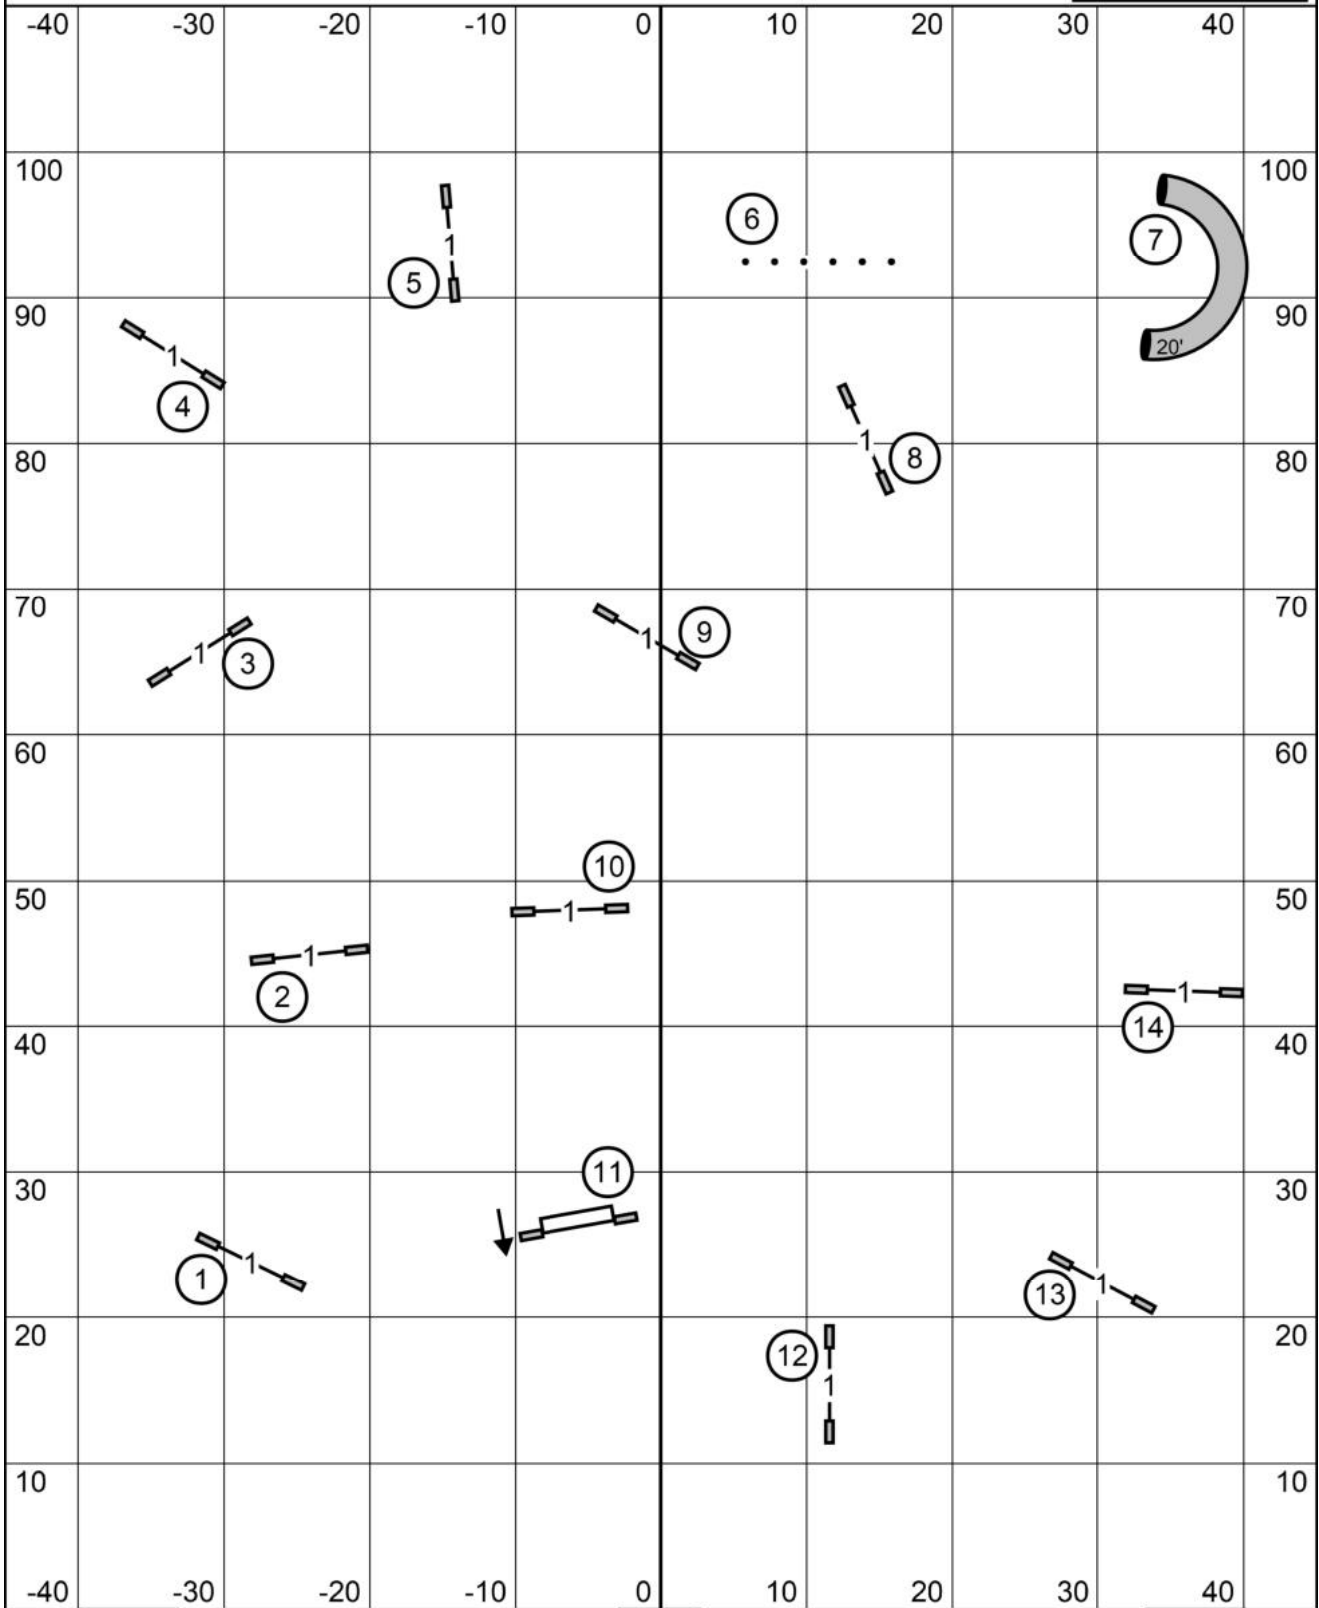

T/S

Gate

American Rottweiler Club

Purina Farms Event Center - Gray Summer, MO

Wednesday, June 10, 2026

Inga L. Hooper

Novice Jumpers with Weaves

Enter when dog before is on leash.